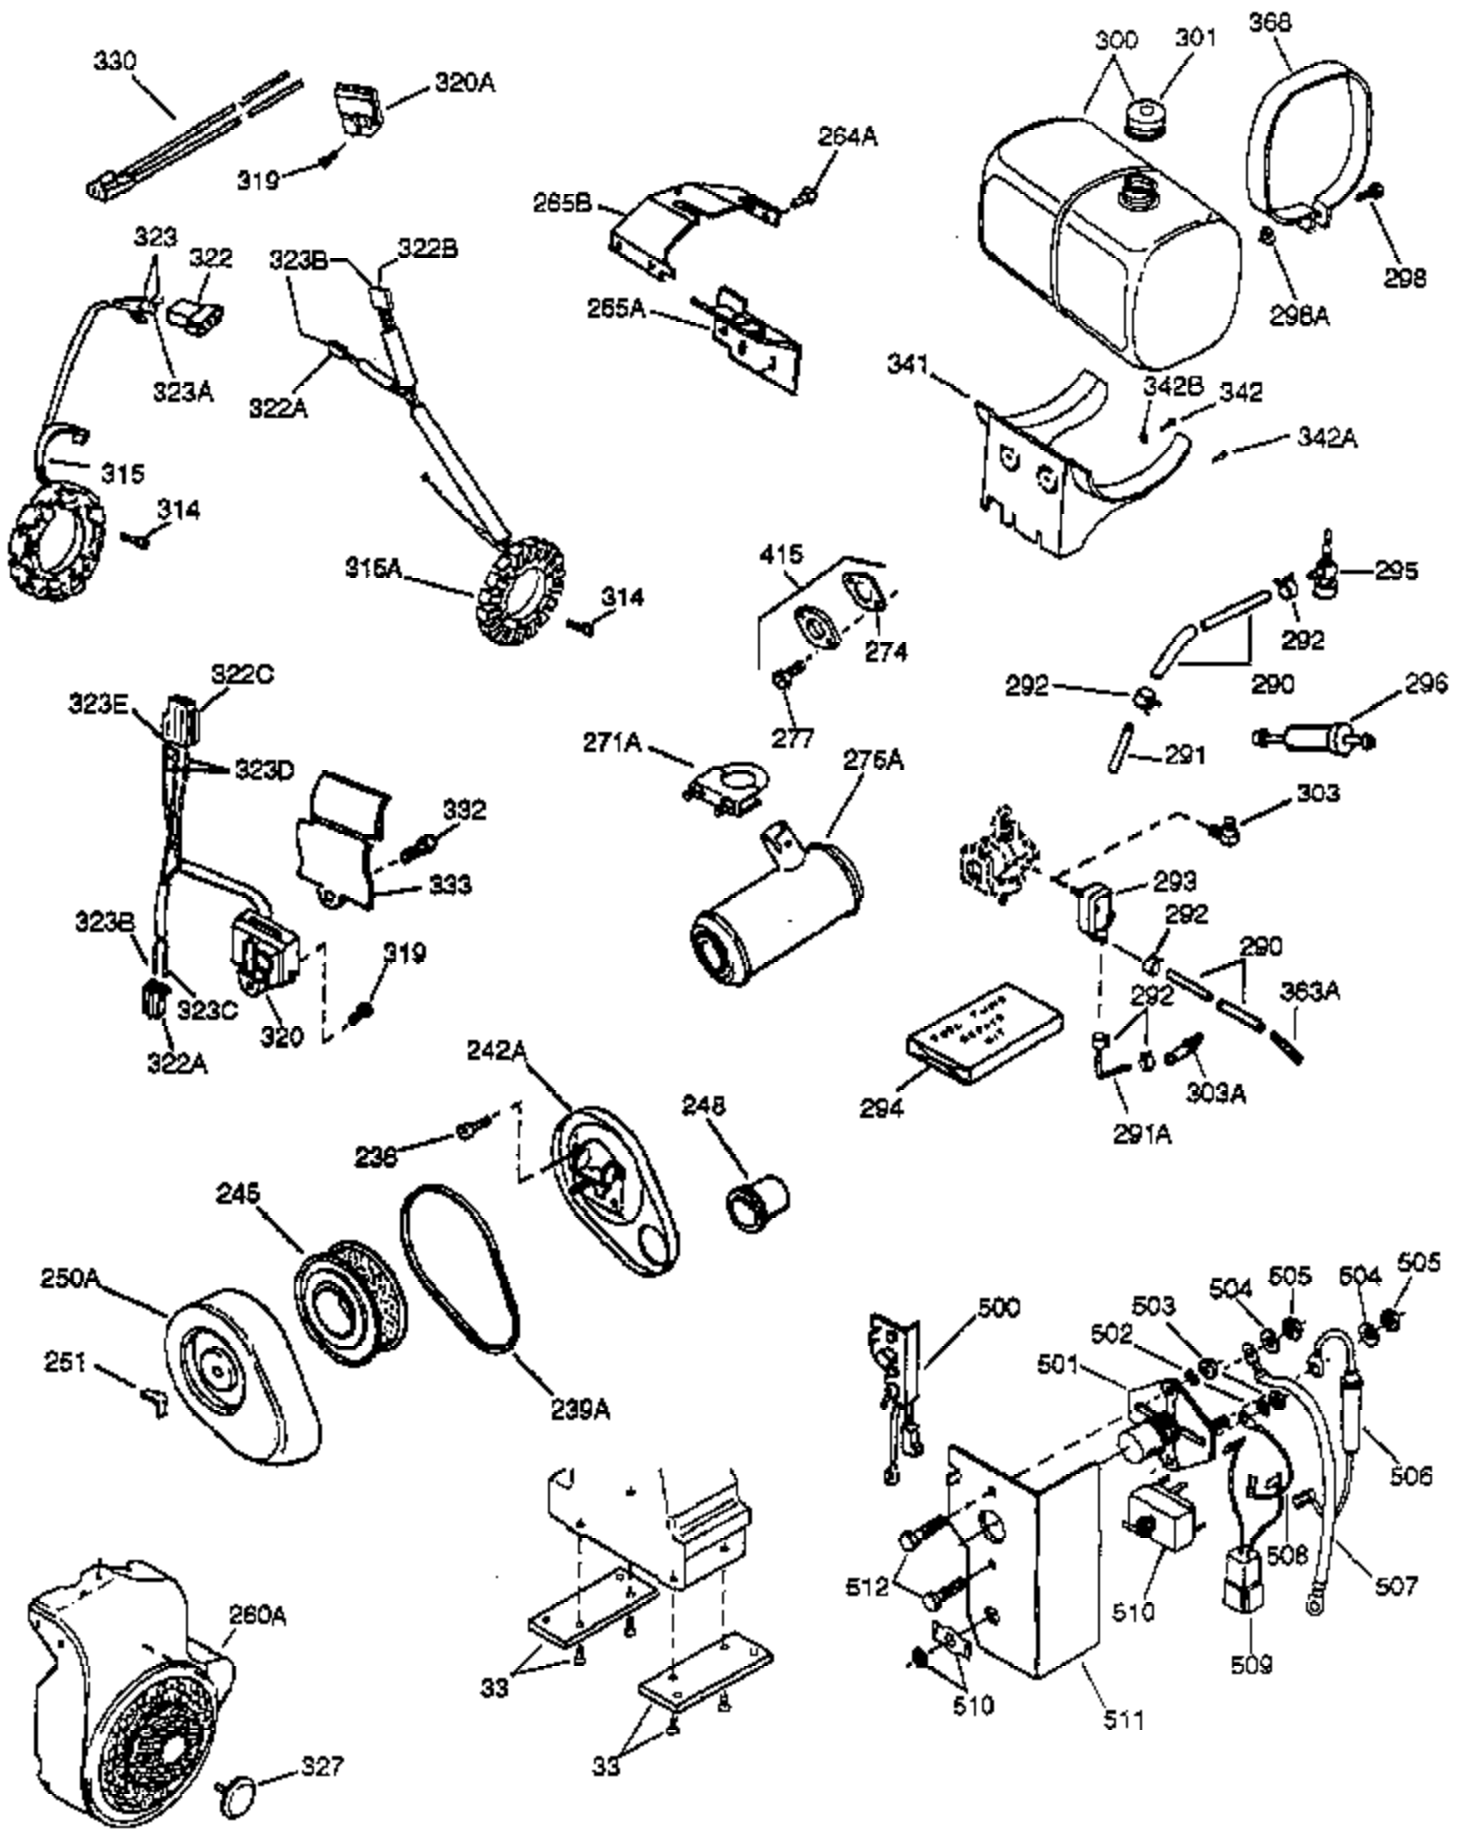

Engine Parts List #2

Ref #	Part Number	Qty	Description
16B	31965	1	Governor Spring Plate
238	650399	4	Screw, 10-32 x 5/8"
239A	34197	1	Air Cleaner Gasket
245	32008	1	Air Cleaner Element
248	34194A	1	Air Cleaner Tube
251	650513	1	Wing Nut, 1/4-20
261A	650751	1	Screw, 1/4-20 x 7/16"
271A	35732	1	Muffler Clamp
290	29774	1	Fuel Line
291	30962	1	Fuel Line
291A	29774	1	Fuel Line (6.00")
292	26460	4	Fuel Line Clamp
293	35807	1	Pulse Pump
294	35791	1	Fuel Pump Repair Kit
295	29683	1	Fuel Shut-Off Valve
298A	650456	2	Lock Nut, 1/4-20
298	650488	2	Screw, 1/4-20 x 1-1/4"
300	33979	1	Fuel Tank (Incl. 301)
303	29634	1	Fuel Fitting
314	650521	2	Screw, 10-32 x 1-1/8"
315	610902	1	Alternator Coil (20 Amp)(Incl. 322,32 3,323A)
319	30063	1	Screw, Torx T-30, 1/4-20 x 1/2"
320	610996	1	Regulator
322	611201	1	Connector Body
323A	610905	2	Terminal
323	610904	1	Terminal
341	33978	1	Fuel Tank Bracket
342	650786	2	Screw, 1/4-20 x 5/8"
342B	650787	2	Belleville Washer
342A	650785	2	Screw, 5/16-18 x 5/8"
355	590701	1	Starter Handle
368	33980	1	Fuel Tank Strap
500	730198	1	Switch Ass'y.
501	34616	1	Starter Switch
502	27513	2	Lock Washer
503	650864	2	Nut, 1/4-20
504	8274	2	Lock Washer
505	650586	2	Nut, 5/16-24"
506	34620	1	Wire & Fuse
507	34618	1	Starter Wire
508	34619	1	Ground Wire
509	34617	1	Adapter Cord
510	34615	1	Toggle Switch
511	34614	1	Starter Button Bracket
512	792026	2	Screw, 1/4-20 x 7/8"