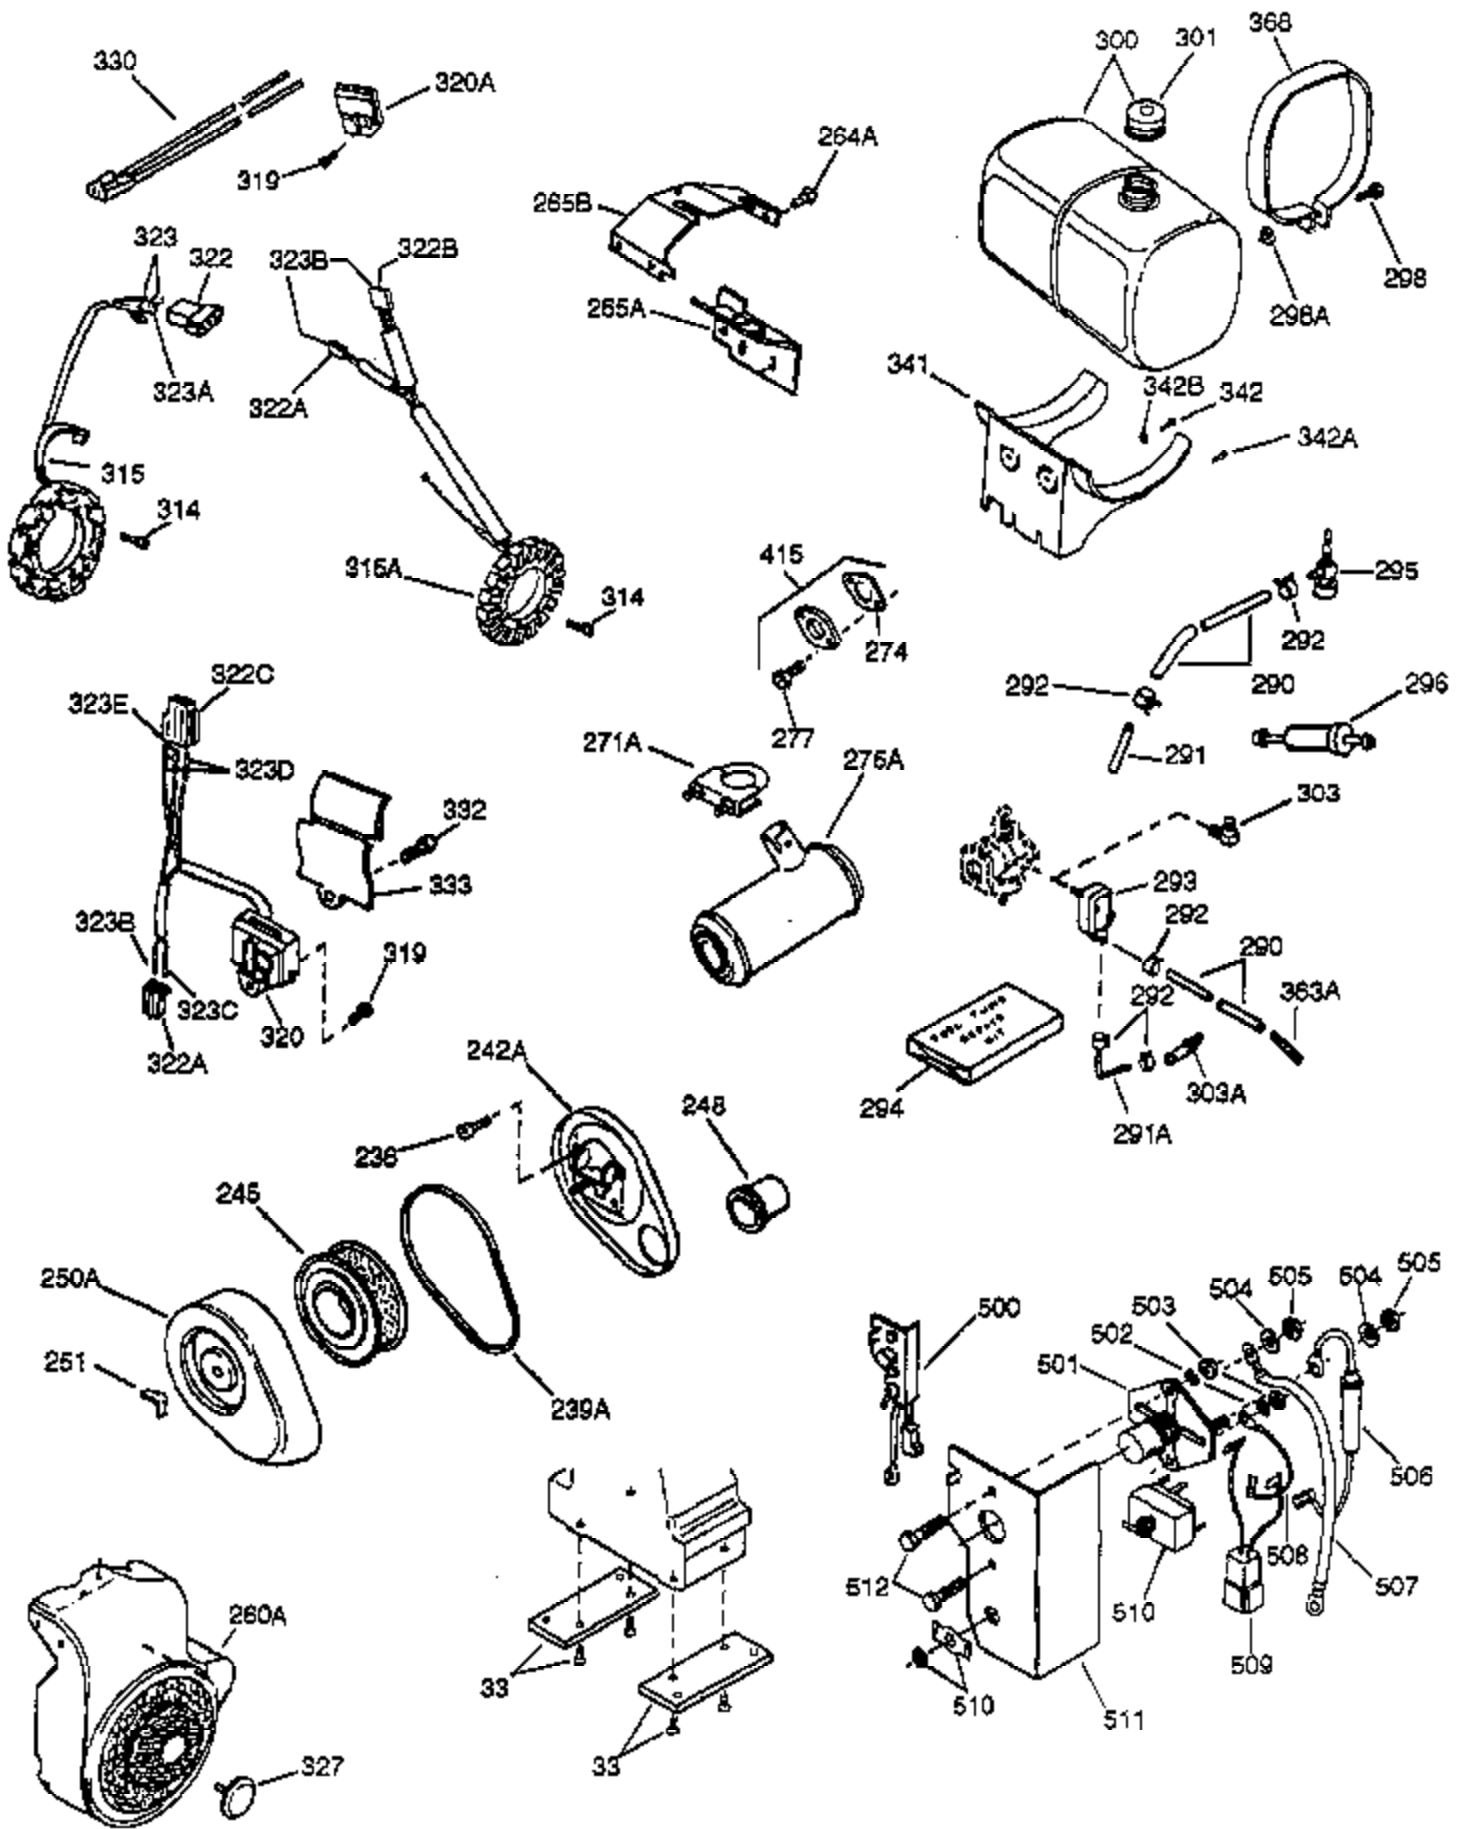

Engine Parts List #2

Ref #	Part Number	Qty	Description
16B	31965	1	Governor Spring Plate
238	650399	4	Screw, 10-32 x 5/8"
245	32008	1	Air Cleaner Element
251	650513	1	Wing Nut, 1/4-20
261A	650751	1	Screw, 1/4-20 x 7/16"
271A	35732	1	Muffler Clamp
303	29634	1	Fuel Fitting
314	650521	2	Screw, 10-32 x 1-1/8"
315	610902	1	Alternator Coil (20 Amp)(Incl. 322,32 3&323A)
319	30063	1	Screw, Torx T-30, 1/4-20 x 1/2"
320	610996	1	Regulator(Incl.322A,322C,323A,323B,32 3C&323D)
322A	611200	1	Connector Body
322B	610921	1	Connector Body
322	611201	1	Connector Body
323D	610992	1	Terminal
323	610904	1	Terminal
323E	610922	1	Terminal
323A	610905	2	Terminal
323B	610989	1	Terminal
323C	610991	2	Terminal
355	590452	1	Starter Handle
436B	650399	2	Screw, 10-32 x 5/8"