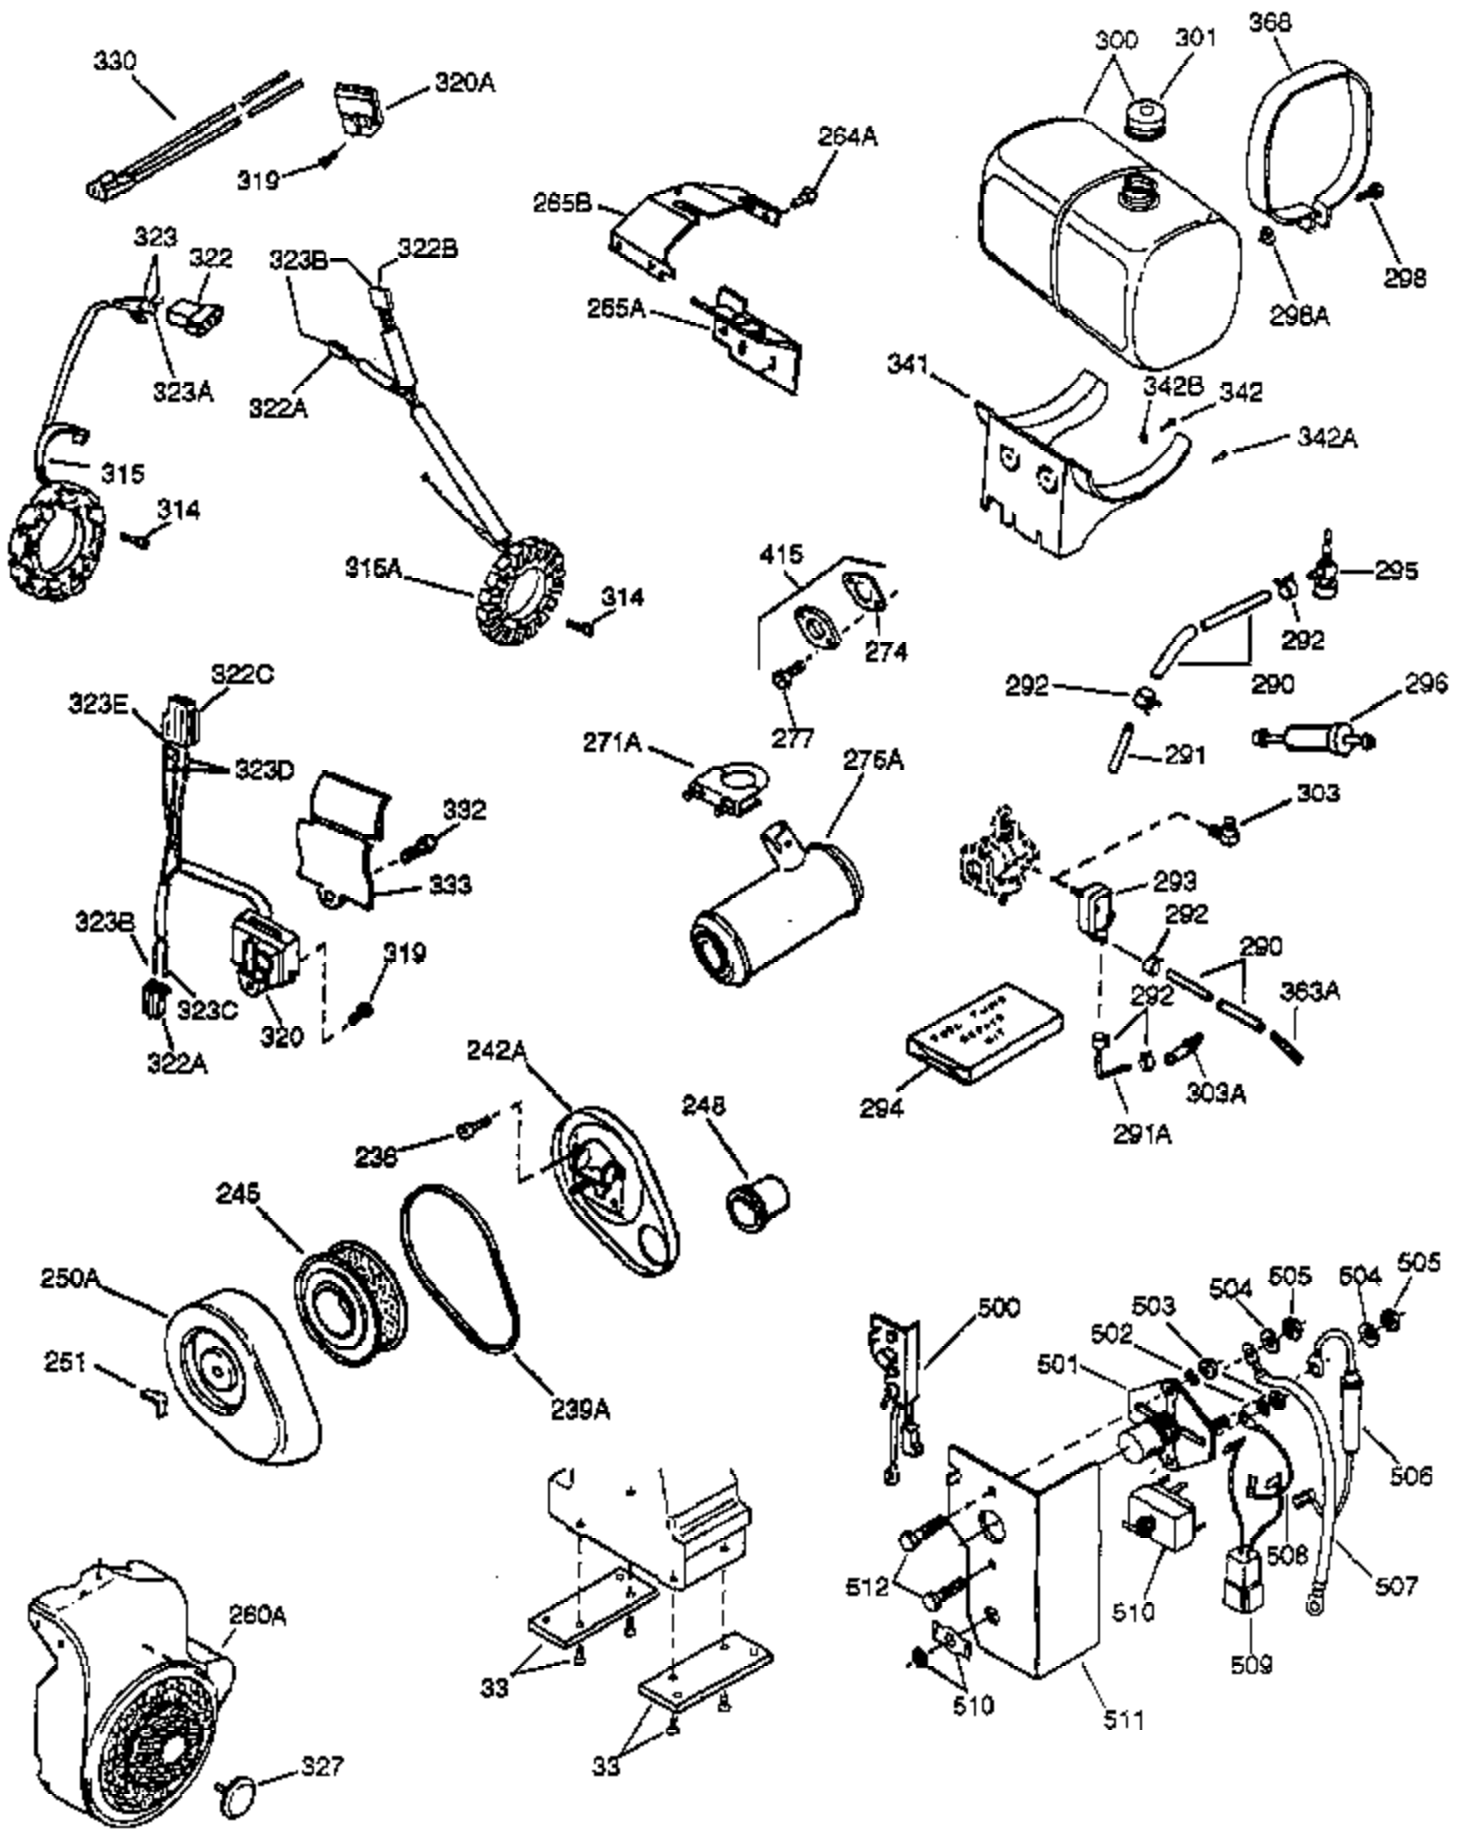

Engine Parts List #2

Ref #	Part Number	Qty	Description
16B	31965	1	Governor Spring Plate
238	650399	4	Screw, 10-32 x 5/8"
245	32008	1	Air Cleaner Element
251	650513	1	Wing Nut, 1/4-20
261A	650751	1	Screw, 1/4-20 x 7/16"
271A	35732	1	Muffler Clamp
290	29774	1	Fuel Line (1.12")
291	30962	1	Fuel Line (21.00")
292	26460	4	Fuel Line Clamp
293	35807	1	Pulse Pump
294	35791	1	Pulse Pump Repair Kit
295	29683	1	Fuel Shut-Off Valve
298A	650456	1	Lock Nut, 1/4-20
298	650488	1	Screw, 1/4-20 x 1-1/2"
300	33979	1	Fuel Tank (Incl. 301)
303	29634	2	Fuel Fitting
314	650521	2	Screw, 10-32 x 1-1/8"
315	610902	1	Alternator Coil (20 AMP)(Incl.322,323 &323A)
319	650595	1	Screw, 5/16-24 x 3/8"
319	30063	1	Screw, Torx T-30, 1/4-20 x 1/2"
320	610996	1	Reg. Rect. (20 Amp)(Incl.319, 322A,B, 323C-F)
322A	610990	1	Connector Body
322B	610921	1	Connector Body
322	610903	1	Connector Body
323	610904	1	Terminal
323A	610905	1	Terminal
323C	610989	1	Terminal
323D	610991	1	Terminal
323E	610992	1	Terminal
323F	610922	1	Terminal
341	33978	1	Fuel Tank Bracket
342	650786	2	Screw, 1/4-20 x 5/8"
342B	650787	2	Belleville Washer
342A	650785	2	Screw, 5/16-18 x 5/8"
355	590452	1	Starter Handle
368	33980	1	Fuel Tank Strap
500	730198	1	Switch Ass'y.
501	34616	1	Starter Switch
502	27513	2	Lock Washer
503	650864	2	Nut, 1/4-20
504	8274	2	Lock Washer
505	650586	2	Nut, 5/16-24"
506	34620	1	Wire & Fuse
507	34618	1	Starter Wire
508	34619	1	Ground Wire
509A	34393	1	Alternator Adapter Cord
509	34617	1	Adapter Cord
510	34615	1	Toggle Switch
511	34614	1	Starter Button Bracket
512	792026	2	Screw, 1/4-20 x 7/8"