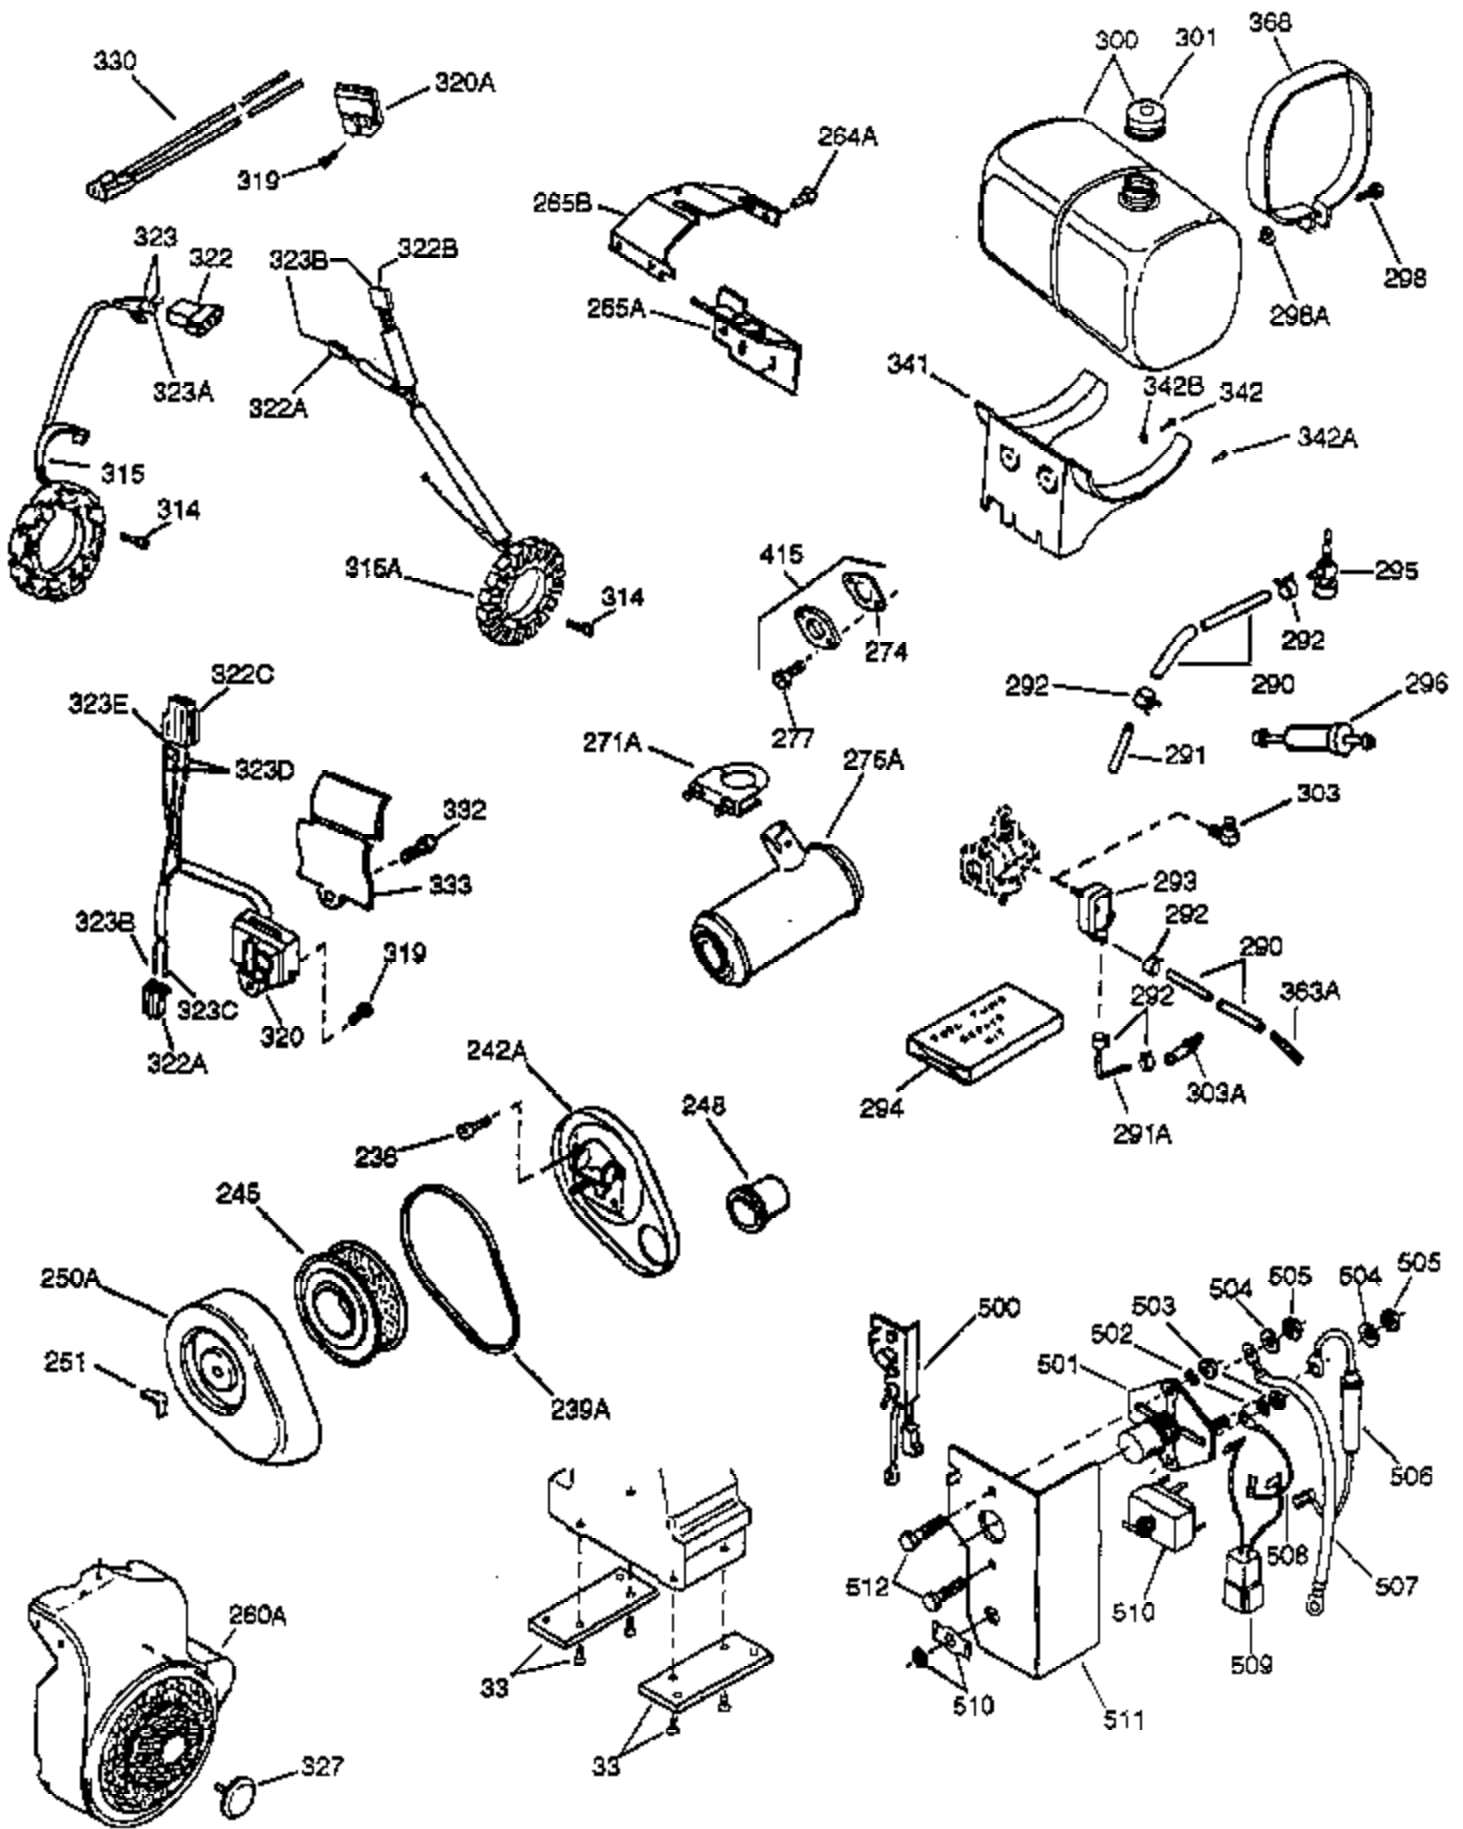

Ref #	Part Number	Qty	Description
16B	31965	1	Governor Spring Plate
238	650399	4	Screw, 10-32 x 5/8"
239A	34197	1	Air Cleaner Gasket
245	32008	1	Air Cleaner Element
248	34194A	1	Air Cleaner Tube
251	650513	1	Wing Nut, 1/4-20
262	650751	1	Screw, 1/4-20 x 7/16"
271A	35732	1	Muffler Clamp
290	29774	1	Fuel Line
291	30705	1	Fuel Line
291A	29774	1	Fuel Line (6.00")
292	26460	1	Fuel Line Clamp
292	26460	4	Fuel Line Clamp
293	35807	1	Pulse Pump
293A	651049	2	Screw, Torx T-30, 5/16-18 x 1-3/32"
294	35791	1	Fuel Pump Repair Kit
296	34279B	1	Fuel Filter (Incl. 292)
303	29634	2	Fuel Fitting
319	650595	1	Screw, 5/16-24 x 3/8"
332	650650	1	Screw, 10-16 x 3/8"
333	34276	1	Regulator Cover
370G	35274	1	Oil Instruction Decal