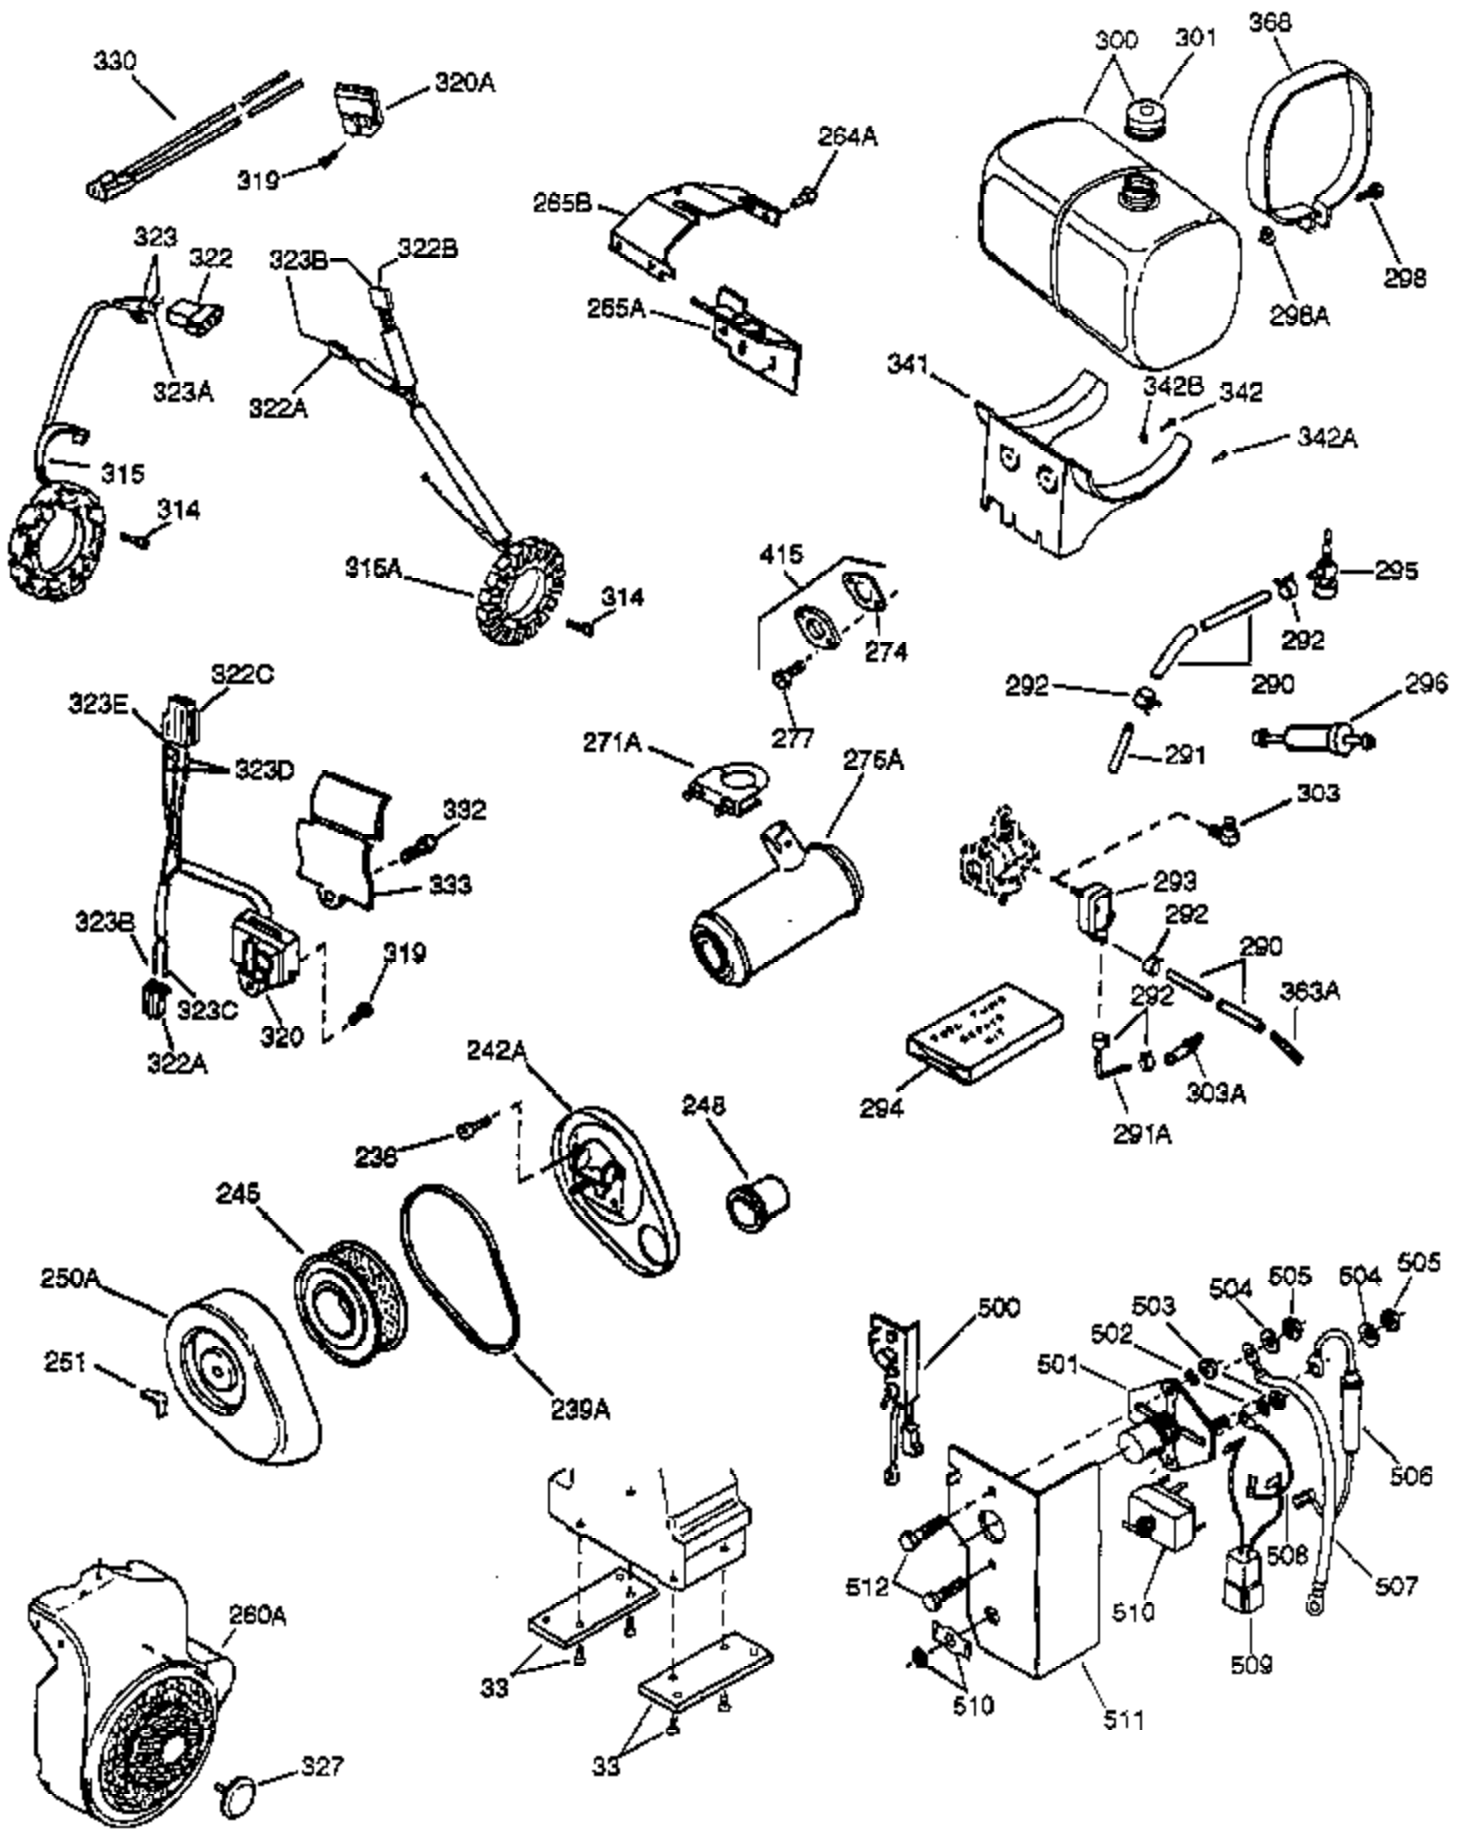

Ref #	Part Number	Qty	Description
238	650399	4	Screw, 10-32 x 5/8"
239A	34197	1	Air Cleaner Gasket
240	35473	1	Air Cleaner Bracket
245	32008	1	Air Cleaner Element
248	34194A	1	Air Cleaner Tube
251	650513	1	Wing Nut, 1/4-20
262	650751	1	Screw, 1/4-20 x 7/16"
271A	35732	1	Muffler Clamp
290	29774	1	Fuel Line (1.12")
291	30962	1	Fuel Line (21.00")
292	26460	4	Fuel Line Clamp
293	35807	1	Pulse Pump
294	35791	1	Fuel Pump Repair Kit
295	29683	1	Fuel Shut-Off Valve
298A	650456	1	Lock Nut, 1/4-20
298	650488	1	Screw, 1/4-20 x 1-1/4"
300	33979	1	Fuel Tank
303	29634	2	Fuel Fitting
319	650595	1	Screw, 5/16-24 x 3/8"
332	650650	1	Screw, 10-16 x 3/8"
333	34276	1	Regulator Cover
341	33978	1	Fuel Tank Bracket
342	650786	2	Screw, 1/4-20 x 5/8"
342A	650785	2	Screw, 5/16-18 x 5/8"
342B	650787	2	Belleville Washer
368	33980	1	Fuel Tank Strap