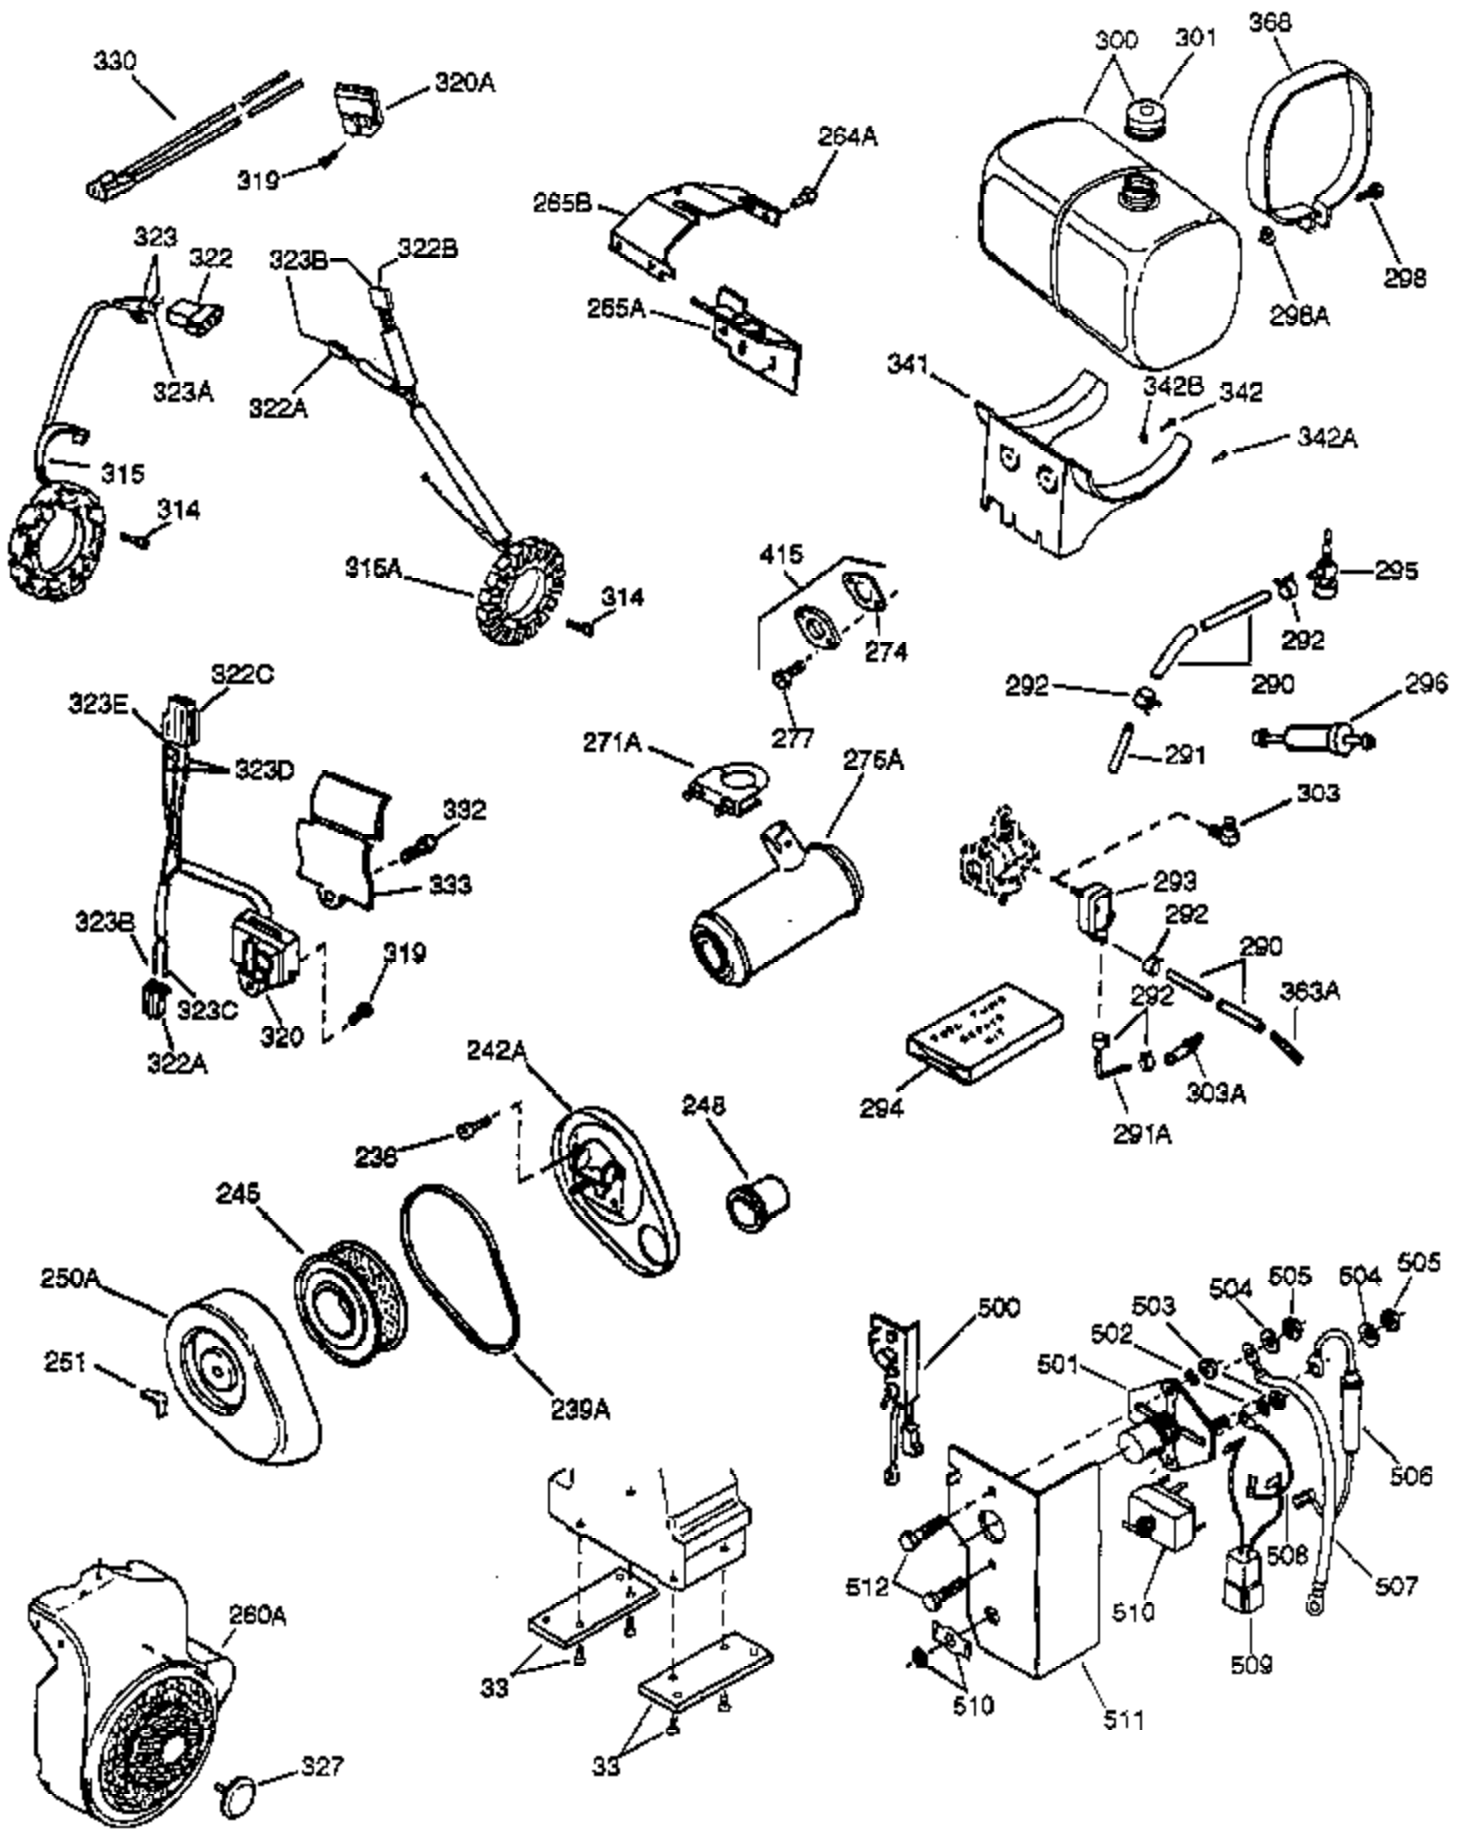

Ref #	Part Number	Qty	Description
238	650399	4	Screw, 10-32 x 5/8"
239A	34197	1	Air Cleaner Gasket
245	32008	1	Air Cleaner Element
248	34194A	1	Air Cleaner Tube
251	650513	1	Wing Nut, 1/4-20
262	650751	1	Screw, 1/4-20 x 7/16"
290	29774	1	Fuel Line (1.12")
291	30962	1	Fuel Line (21.00")
292	26460	4	Fuel Line Clamp
293	35807	1	Pulse Pump
294	35791	1	Fuel Pump Repair Kit
295	29683	1	Fuel Shut-Off Valve
298A	650456	1	Lock Nut, 1/4-20
298	650488	1	Screw, 1/4-20 x 1-1/4"
300	33979	1	Fuel Tank
303	29634	2	Fuel Fitting
319	650595	1	Screw, 5/16-24 x 3/8"
332	650650	1	Screw, 10-16 x 3/8"
333	34276	1	Regulator Cover
341	33978	1	Fuel Tank Bracket
342A	650785	2	Screw, 5/16-18 x 5/8"
342	650786	2	Screw, 1/4-20 x 5/8"
342B	650787	2	Belleville Washer
368	33980	1	Fuel Tank Strap