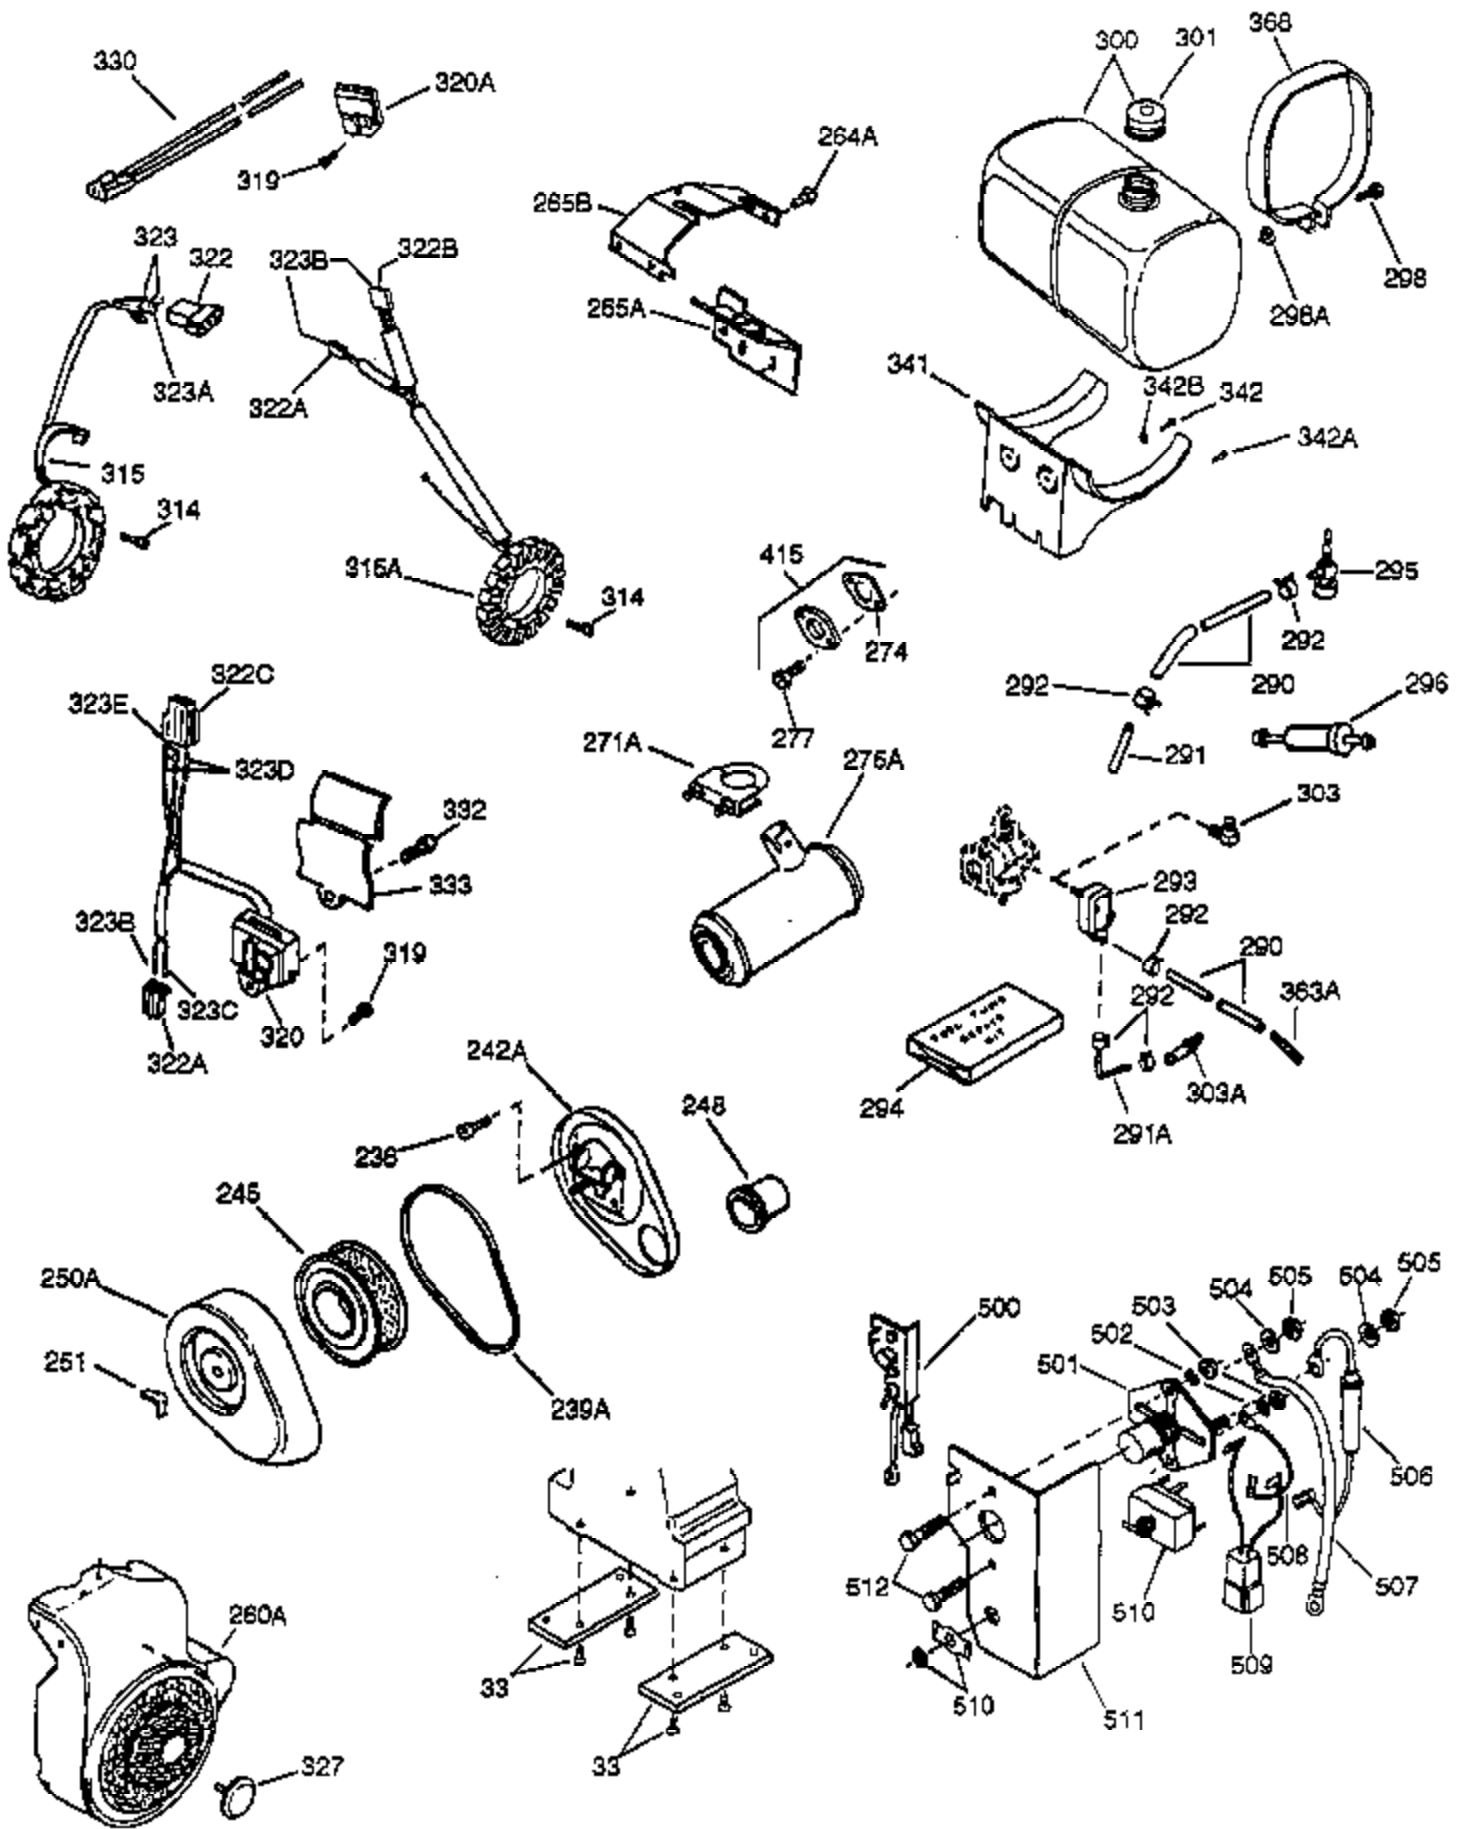

Engine Parts List #2

Ref #	Part Number	Qty	Description
16B	31965	1	Governor Spring Plate
238	650399	4	Screw, 10-32 x 5/8"
245	32008	1	Air Cleaner Element
251	650513	1	Wing Nut, 1/4-20
261A	650751	1	Screw, 1/4-20 x 7/16"
271A	35732	1	Muffler Clamp
290	29774	1	Fuel Line
291A	29774	1	Fuel Line
291	30962	1	Fuel Line
292	26460	4	Fuel Line Clamp
293	35807	1	Pulse Pump
294	35791	1	Pulse Pump Repair Kit
295	29683	1	Fuel Shut-Off Valve
298A	650456	2	Lock Nut, 1/4-20
298	650488	2	Screw, 1/4-20 x 1-1/4"
300	33979	1	Fuel Tank (Incl. 301)
303	29634	2	Fuel Fitting
332	650650	1	Screw, 10-16 x 3/8"
332	650650	2	Screw, 10-16 x 3/8"
333	34276	1	Regulator Cover
341	33978	1	Fuel Tank Bracket
342A	650785	2	Screw, 5/16-18 x 5/8"
342	650786	2	Screw, 1/4-20 x 5/8"
342B	650787	2	Belleville Washer
355	590701	1	Starter Handle
368	33980	1	Fuel Tank Strap
370G	35274	1	Oil Instruction Decal
436B	650399	2	Screw, 10-32 x 5/8"