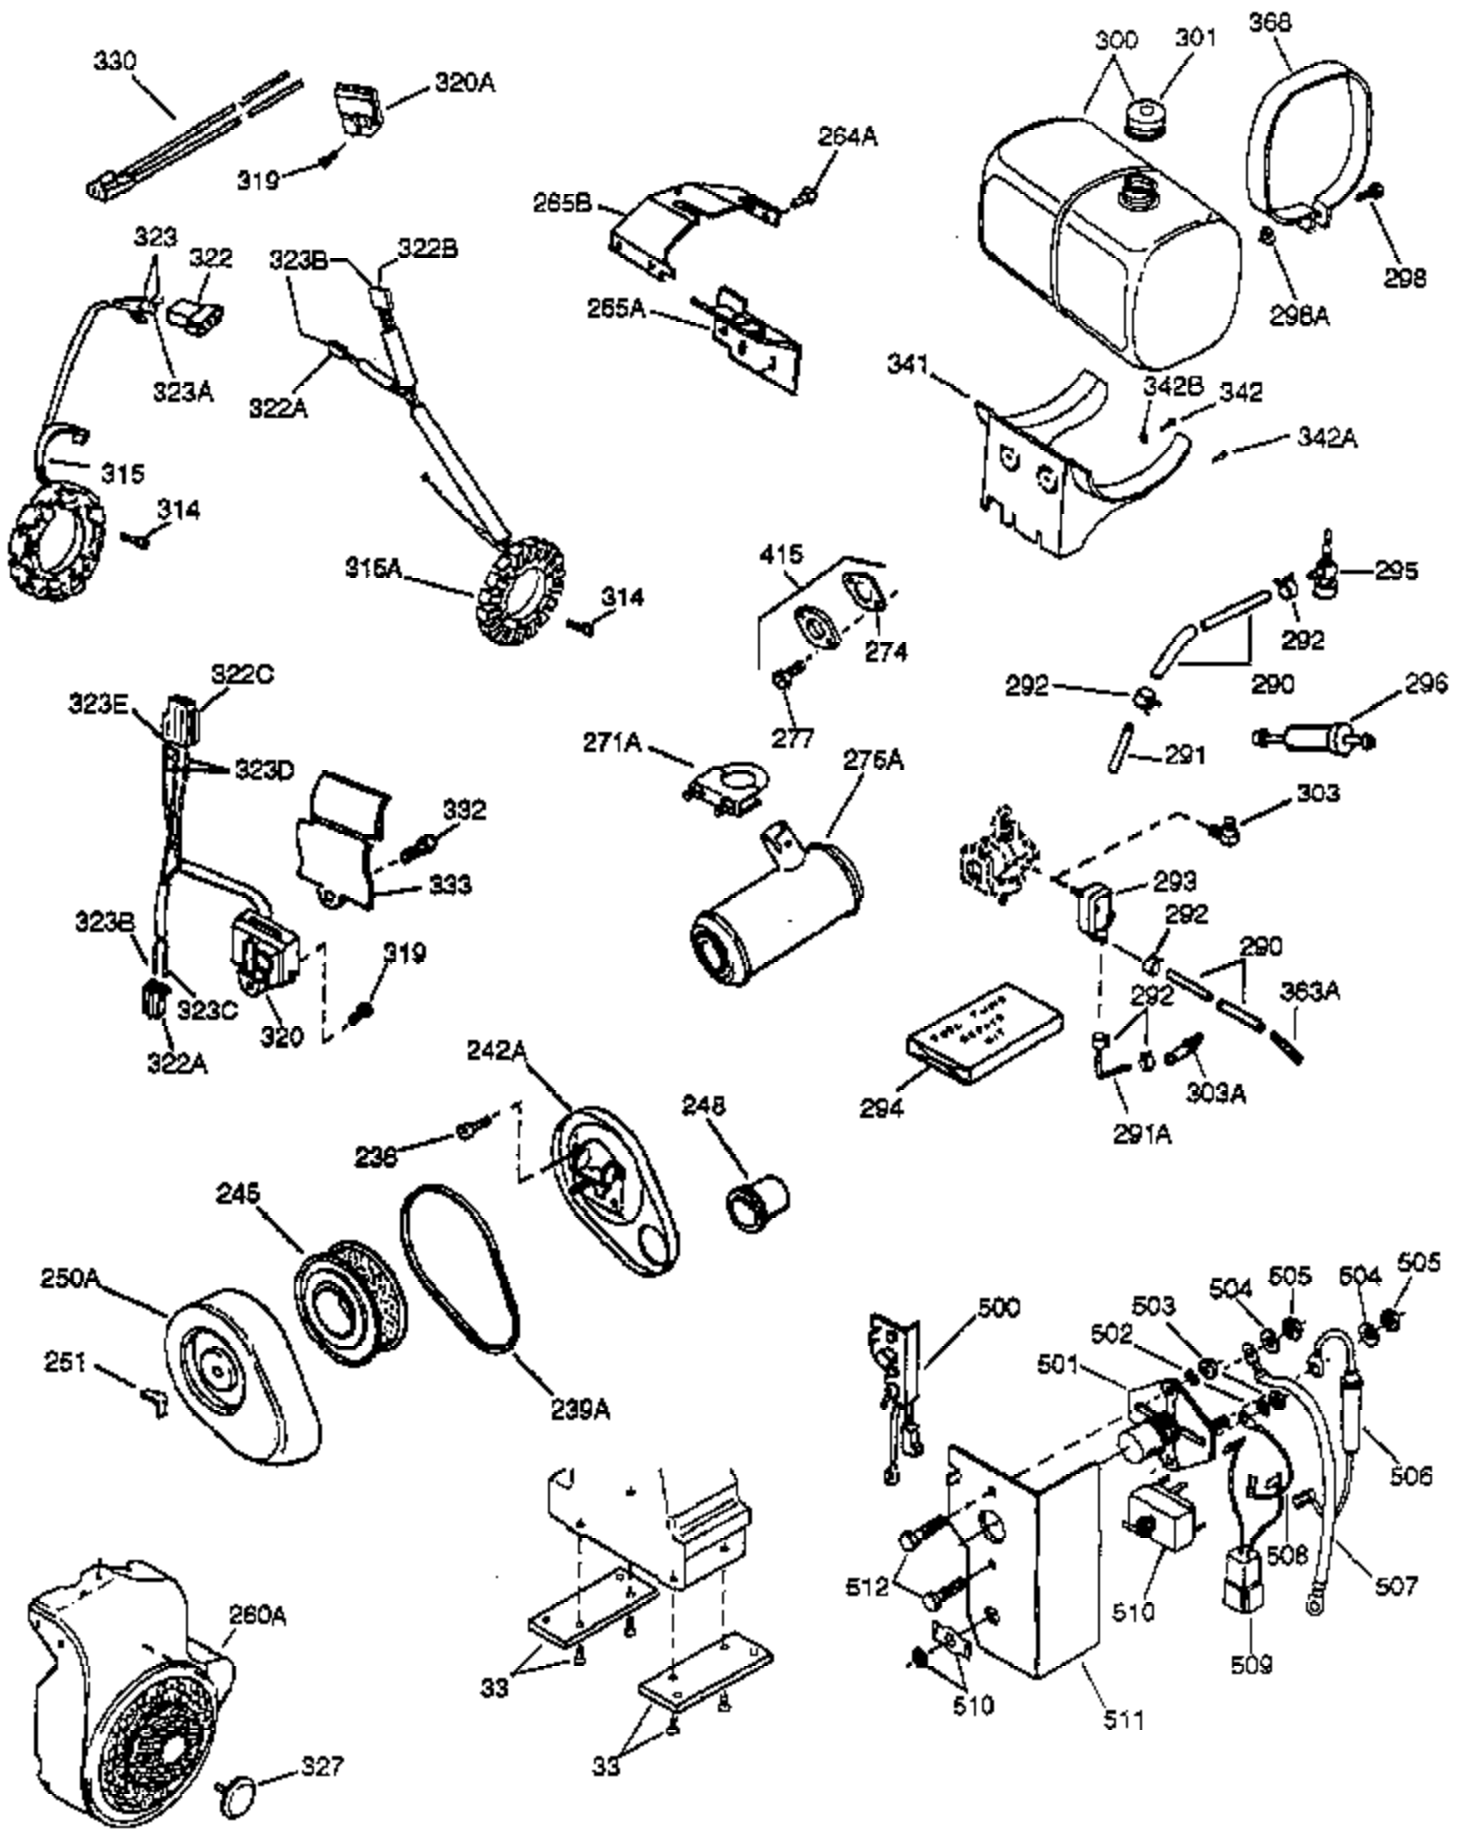

Engine Parts List #2

Ref #	Part Number	Qty	Description
16B	31965	1	Governor Spring Plate
238	650399	4	Screw, 10-32 x 5/8"
245	32008	1	Air Cleaner Element
251	650513	1	Wing Nut, 1/4-20
261A	650751	1	Screw, 1/4-20 x 7/16"
271A	35732	1	Muffler Clamp
274	33515A	1	* Exhaust Gasket
290	29774	1	Fuel Line (6.00")
291	30962	1	Fuel Line
291A	29774	1	Fuel Line
292	26460	4	Fuel Line Clamp
293	35807	1	Pulse Pump
294	35791	1	Pulse Pump Repair Kit
295	29683	1	Fuel Shut-Off Valve
298A	650456	1	Lock Nut, 1/4-20
298	650488	1	Screw, 1/4-20 x 5/8"
300	33979	1	Fuel Tank
303	29634	2	Fuel Fitting
332	650736	1	Screw, 10-16 x 3/8"
333	34276	1	Regulator Cover
341	33978	1	Fuel Tank Bracket
342A	650785	2	Screw, 5/16-18 x 5/8"
342	650786	2	Screw, 1/4-20 x 5/8"
342B	650787	2	Belleville Washer
355	590452	1	Starter Handle
368	33980	1	Fuel Tank Strap
436B	650399	2	Screw, 10-32 x 5/8"