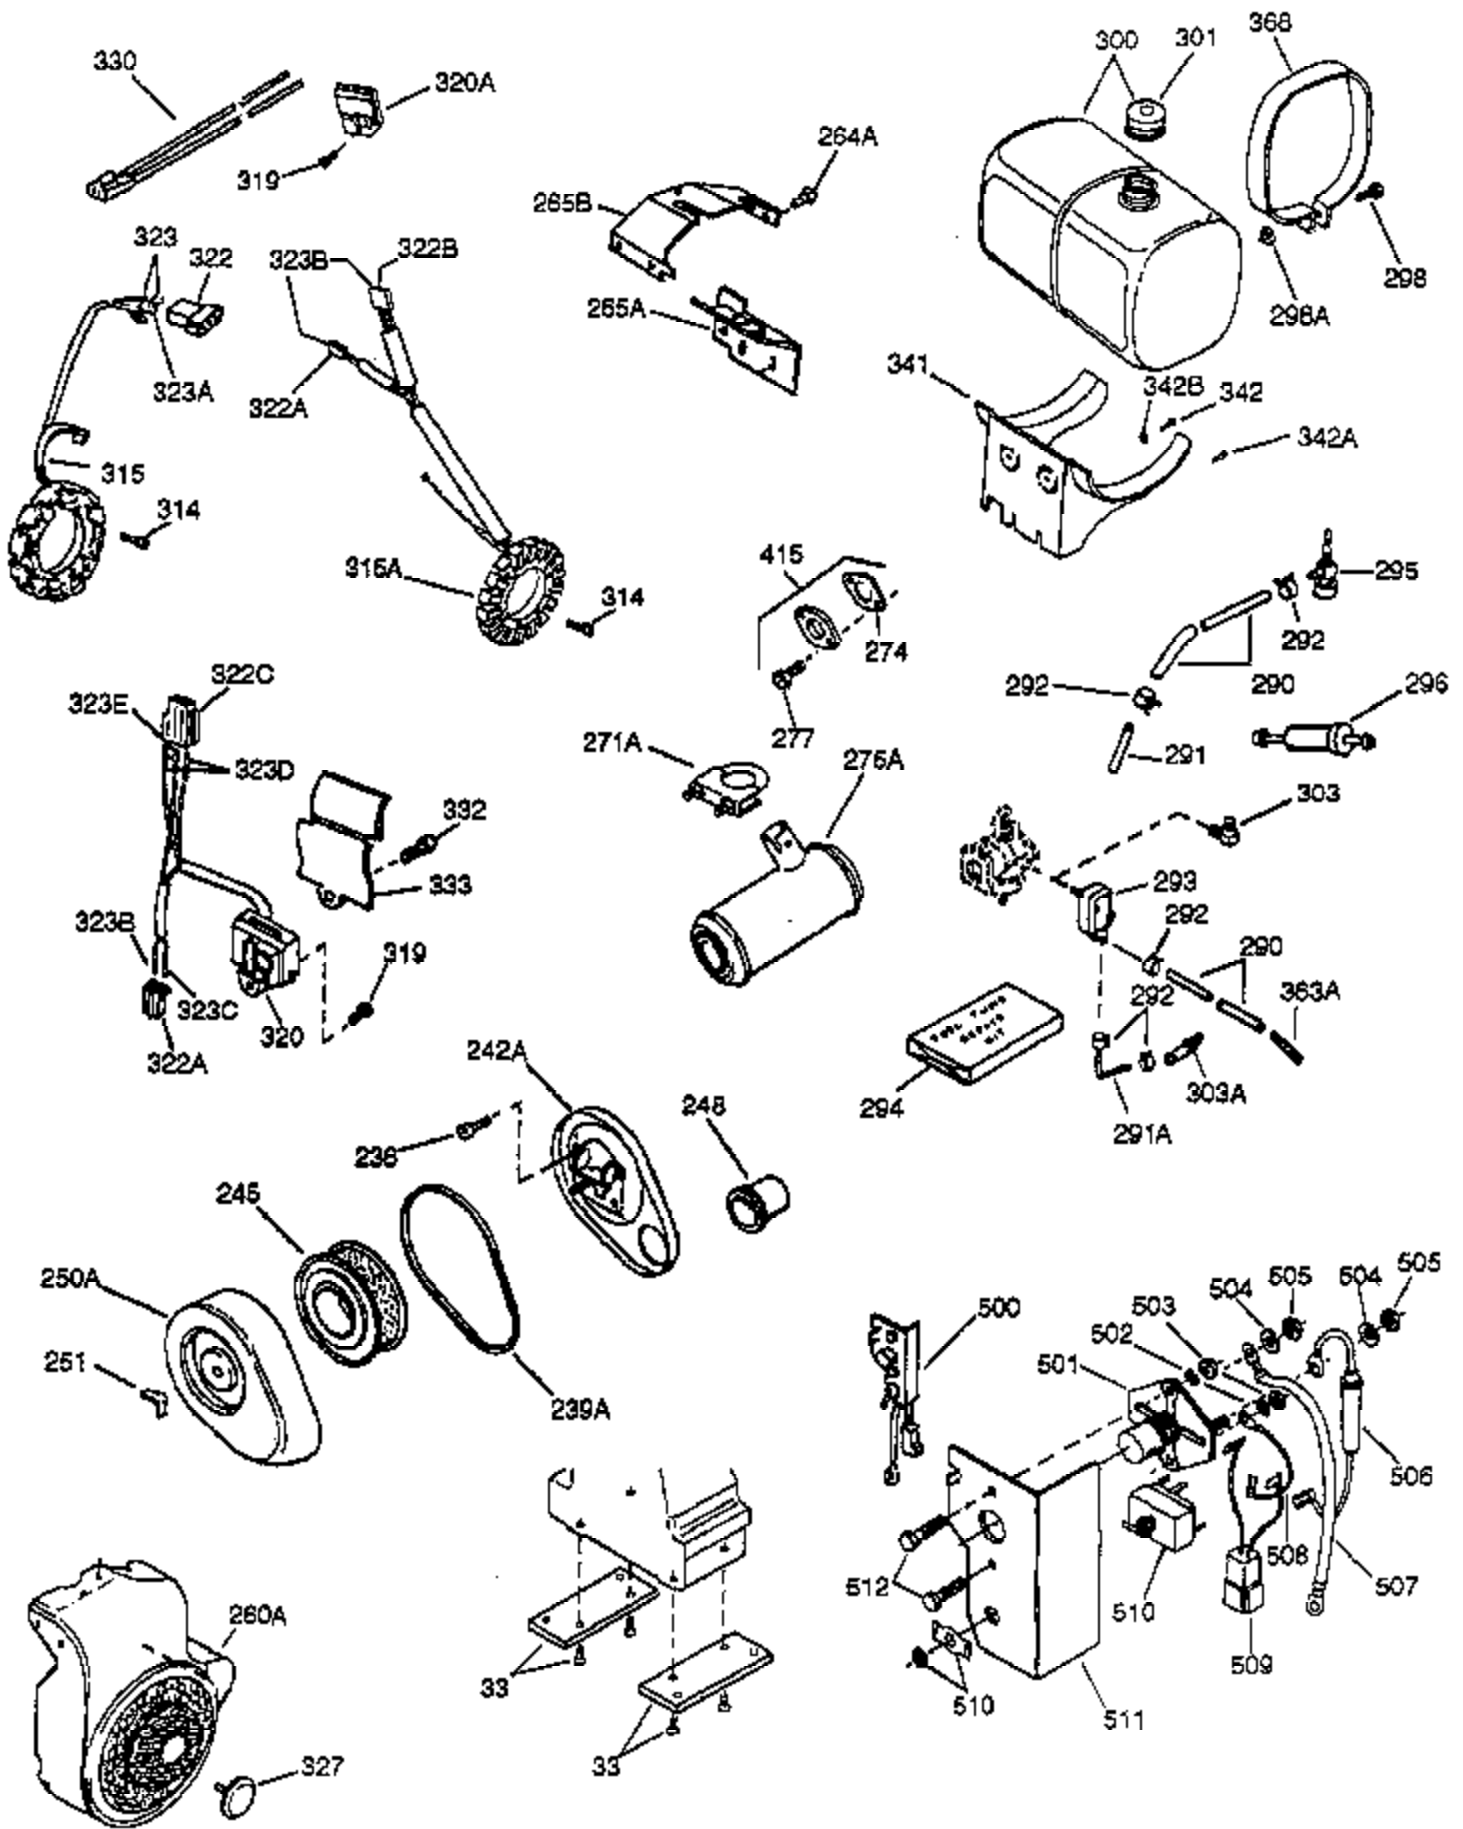

Ref #	Part Number	Qty	Description
238	650399	4	Screw, 10-32 x 5/8"
239A	34197	1	Air Cleaner Gasket
245	32008	1	Air Cleaner Filter
248	34194A	1	Carburetor Tube
251	650513	1	Wing Nut, 1/4-20
261A	650751	1	Screw, 1/4-20 x 7/16"
271A	35732	1	Muffler Clamp
290	29774	1	Fuel Line (2.00")
291	30962	1	Fuel Line (17.00")
292	26460	4	Fuel Line Clamp
295	29683	1	Fuel Shut-Off Valve
296	34279B	1	Fuel Filter
298A	650456	2	Lock Nut 1/4-20
298	650488	2	Screw 1/4-20 x 1-1/4
300	33979	1	Fuel Tank (Incl. 301)
303	28566	1	Fuel Fitting
319	650595	1	Screw, 5/16-24 x 3/8"
332	650736	1	Screw, 10-16 x 3/8"
333	34276	1	Regulator Cover
341	33978	1	Fuel Tank Bracket
342	650786	2	Screw, 1/4-20 x 5/8"
342B	650787	2	Belleville Washer
342A	650785	2	Screw, 5/16-18 x 5/8"
368	33980	2	Fuel Tank Strap