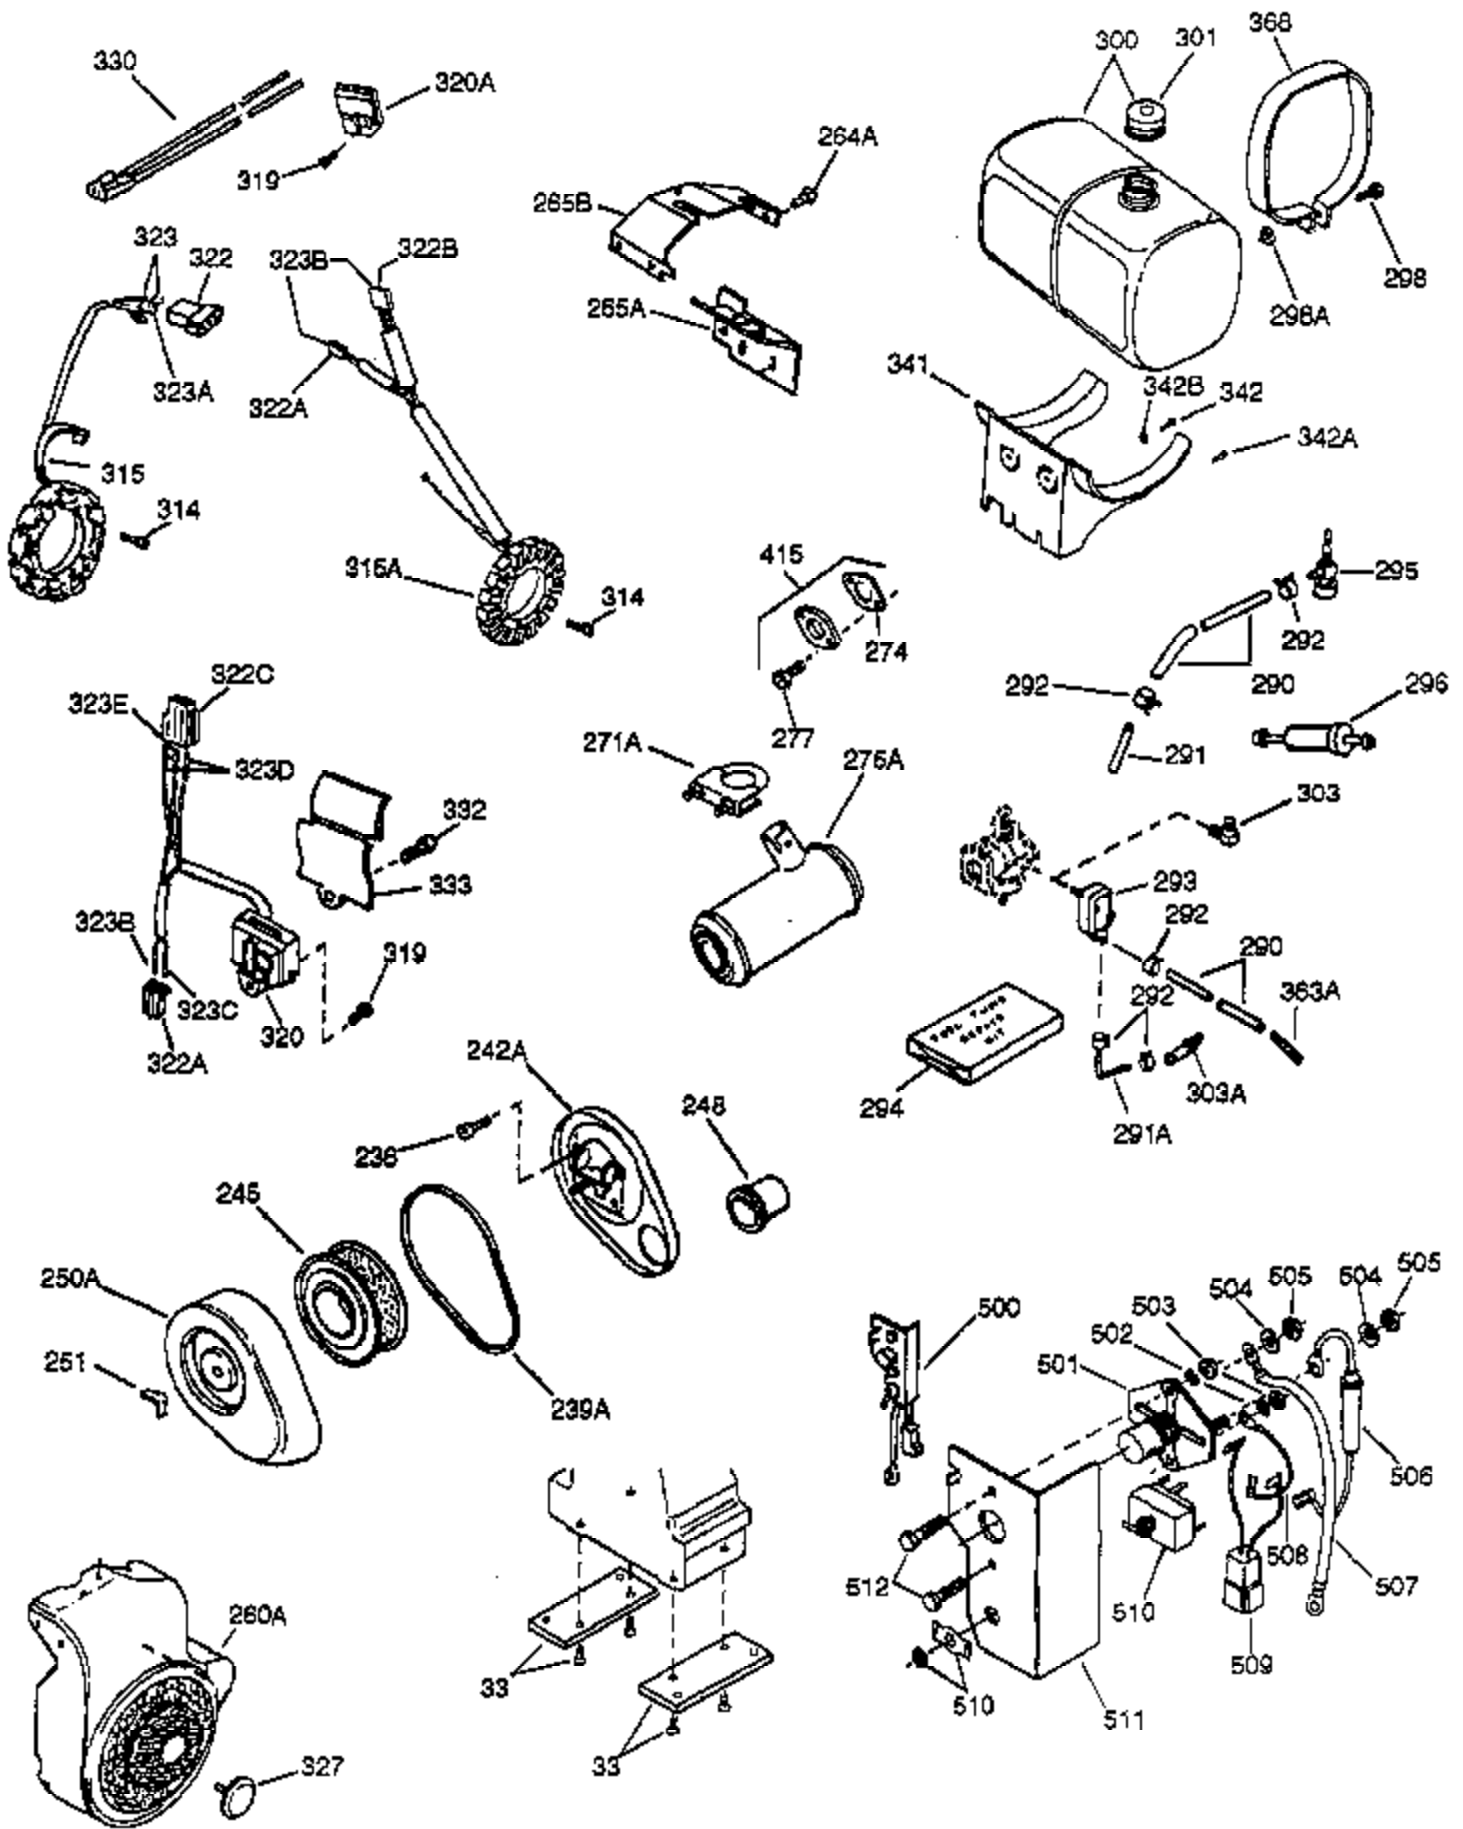

Ref #	Part Number	Qty	Description
16B	31965	1	Governor Spring Plate
238	650399	4	Screw, 10-32 x 5/8"
245	32008	1	Air Cleaner Element
251	650513	1	Wing Nut, 1/4-20
261A	650751	1	Screw, 1/4-20 x 7/16"
271A	35732	1	Muffler Clamp
274	33515A	1	* Exhaust Gasket
290	29774	1	Fuel Line
291	30962	1	Fuel Line
292	26460	4	Fuel Line Clamp
293	35807	1	Pulse Pump (Incl. 294)
294	35791	1	Pulse Pump Repair Kit
295	29683	1	Fuel Shut-Off Valve
298A	650456	1	Lock Nut, 1/4-20
298	650488	1	Screw, 1/4-20 x 1-1/4"
300	33979	1	Fuel Tank (Incl. 301)
301	33032	1	Fuel Cap
303A	29634	1	Fuel Line Fitting
341	33978	1	Fuel Tank Bracket
342	650786	2	Screw, 1/4-20 x 5/8"
342B	650787	2	Belleville Washer
342A	650785	2	Screw, 5/16-18 x 5/8"
355	590452	1	Starter Handle
363A	34148	1	Fuel Line Spring
368	33980	2	Fuel Tank Strap
436B	650399	2	Screw, 10-32 x 5/8"