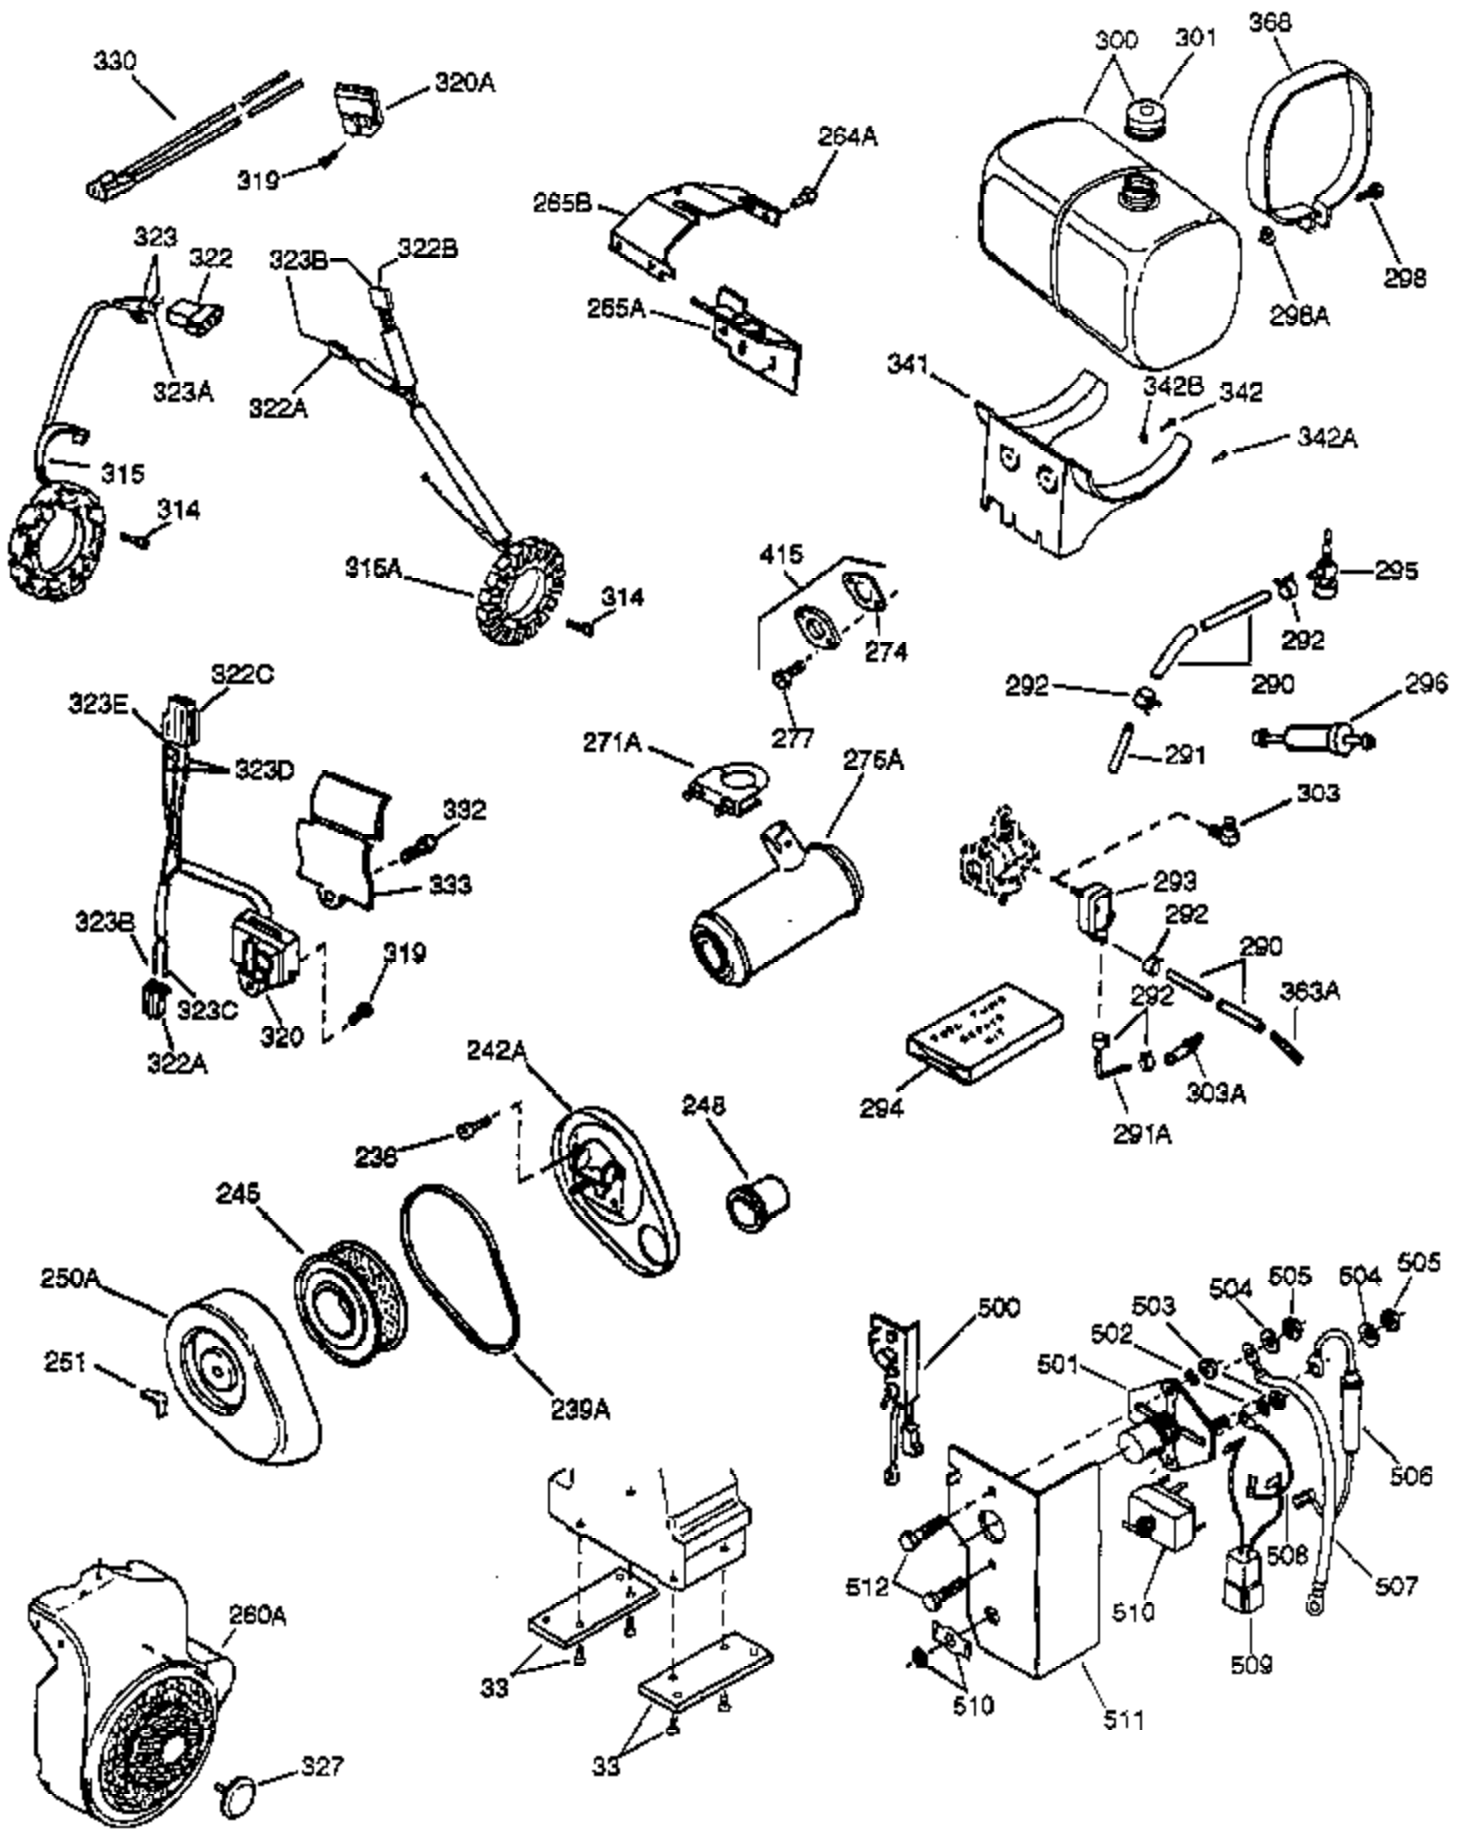

Ref #	Part Number	Qty	Description
16B	31965	1	Governor Spring Plate
238	650399	4	Screw, 10-32 x 5/8"
245	32008	1	Air Cleaner Element
251	650513	1	Wing Nut, 1/4-20
261A	650751	1	Screw, 1/4-20 x 7/16"
271A	35732	1	Muffler Clamp
274	33515A	1	* Exhaust Gasket
290	29774	1	Fuel Line
291	30962	1	Fuel Line
292	26460	4	Fuel Line Clamp
295	29683	1	Fuel Shut-Off Valve
298A	650456	1	Lock Nut, 1/4-20
298	650488	1	Screw, 1/4-20 x 1-1/4"
300	33979	1	Fuel Tank (Incl. 301)
301	33032	1	Fuel Cap
303A	29634	1	Fuel Line Fitting
341	33978	1	Fuel Tank Bracket
342A	650785	2	Screw, 5/16-18 x 5/8"
342	650786	2	Screw, 1/4-20 x 5/8"
342B	650787	2	Belleville Washer
355	590452	1	Starter Handle
363A	34148	1	Fuel Line Spring
368	33980	2	Fuel Tank Strap
436B	650399	2	Screw, 10-32 x 5/8"