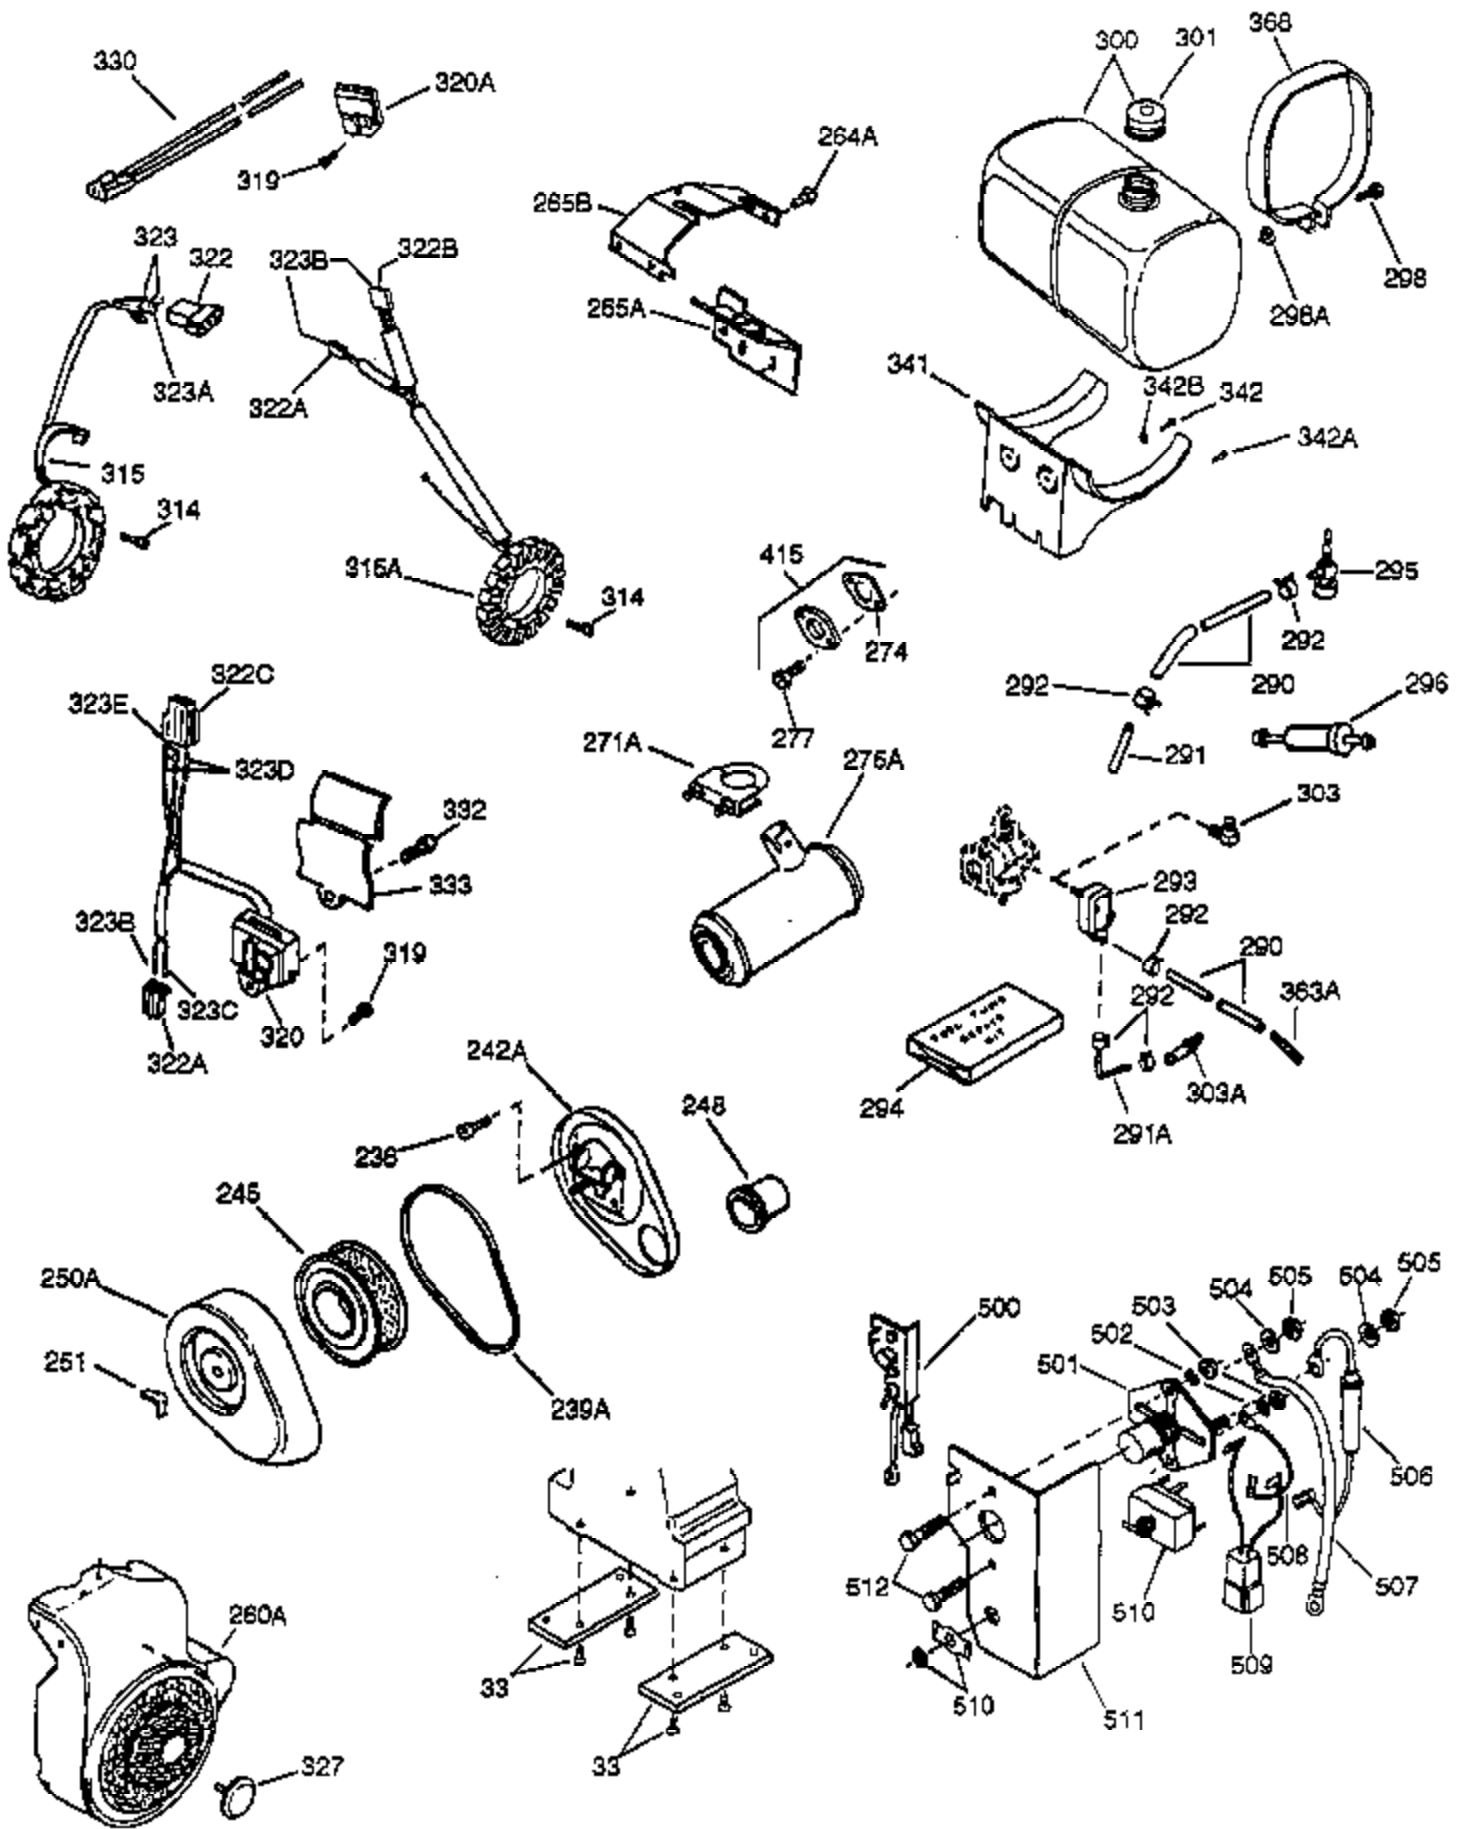

Ref #	Part Number	Qty	Description
16B	31965	1	Governor Spring Plate
200B	34403	1	Speed Control Ass'y
238	650399	4	Screw, 10-32 x 5/8"
239A	34197	1	* Air Cleaner Gasket
242A	35473	1	Air Cleaner Bracket
245	32008	1	Air Cleaner Element
248	34194A	1	Air Cleaner Tube
250A	34193	1	Air Cleaner Cover
251	650513	1	Wing Nut, 1/4-20
261A	650751	1	Screw, 1/4-20 x 7/16"
271A	35732	1	Muffler Clamp
274	33515A	1	* Exhaust Gasket
290	29774	1	Fuel Line
292	26460	2	Fuel Line Clamp
293	35807	1	Pulse Pump (Incl. 294)
294	35791	1	Pulse Pump Repair Kit
295	29683	1	Fuel Shut-Off Valve
298A	650456	1	Lock Nut, 1/4-20
298	650488	1	Screw, 1/4-20 x 1-1/4"
300	33979	1	Fuel Tank (Incl. 301)
301	33032	1	Fuel Cap
301	30962	1	Fuel Line
303	29634	1	Fuel Fitting
303A	29634	1	Fuel Line Fitting
314	650521	2	Screw, 110-32 x 1-1/8"
315	610902	1	Alternator Coil (20 Amp)(Incl. 322,32 3&323A)
319	30063	1	Screw, Torx T-30, 1/4-20 x 1/2"
320	610996	1	Regulator (Incl. 322A,322C,323B,323C, 323D&323E)
322C	611202	1	Connector
322A	610921	1	Connector
322	611200	1	Connector
323C	610989	1	Terminal
323D	610991	2	Terminal
323E	610992	1	Terminal
323	610904	1	Terminal
323A	610905	2	Terminal
323B	610922	1	Terminal
341	33978	1	Fuel Tank Bracket
342A	650785	2	Screw, 5/16-18 x 5/8"
342B	650787	2	Belleville Washer
342	650786	2	Screw, 1/4-20 x 5/8"
355	590452	1	Starter Handle
368	33980	2	Fuel Tank Strap
500	730198	1	Electric Starter Switch (Incl. 501-51 2)