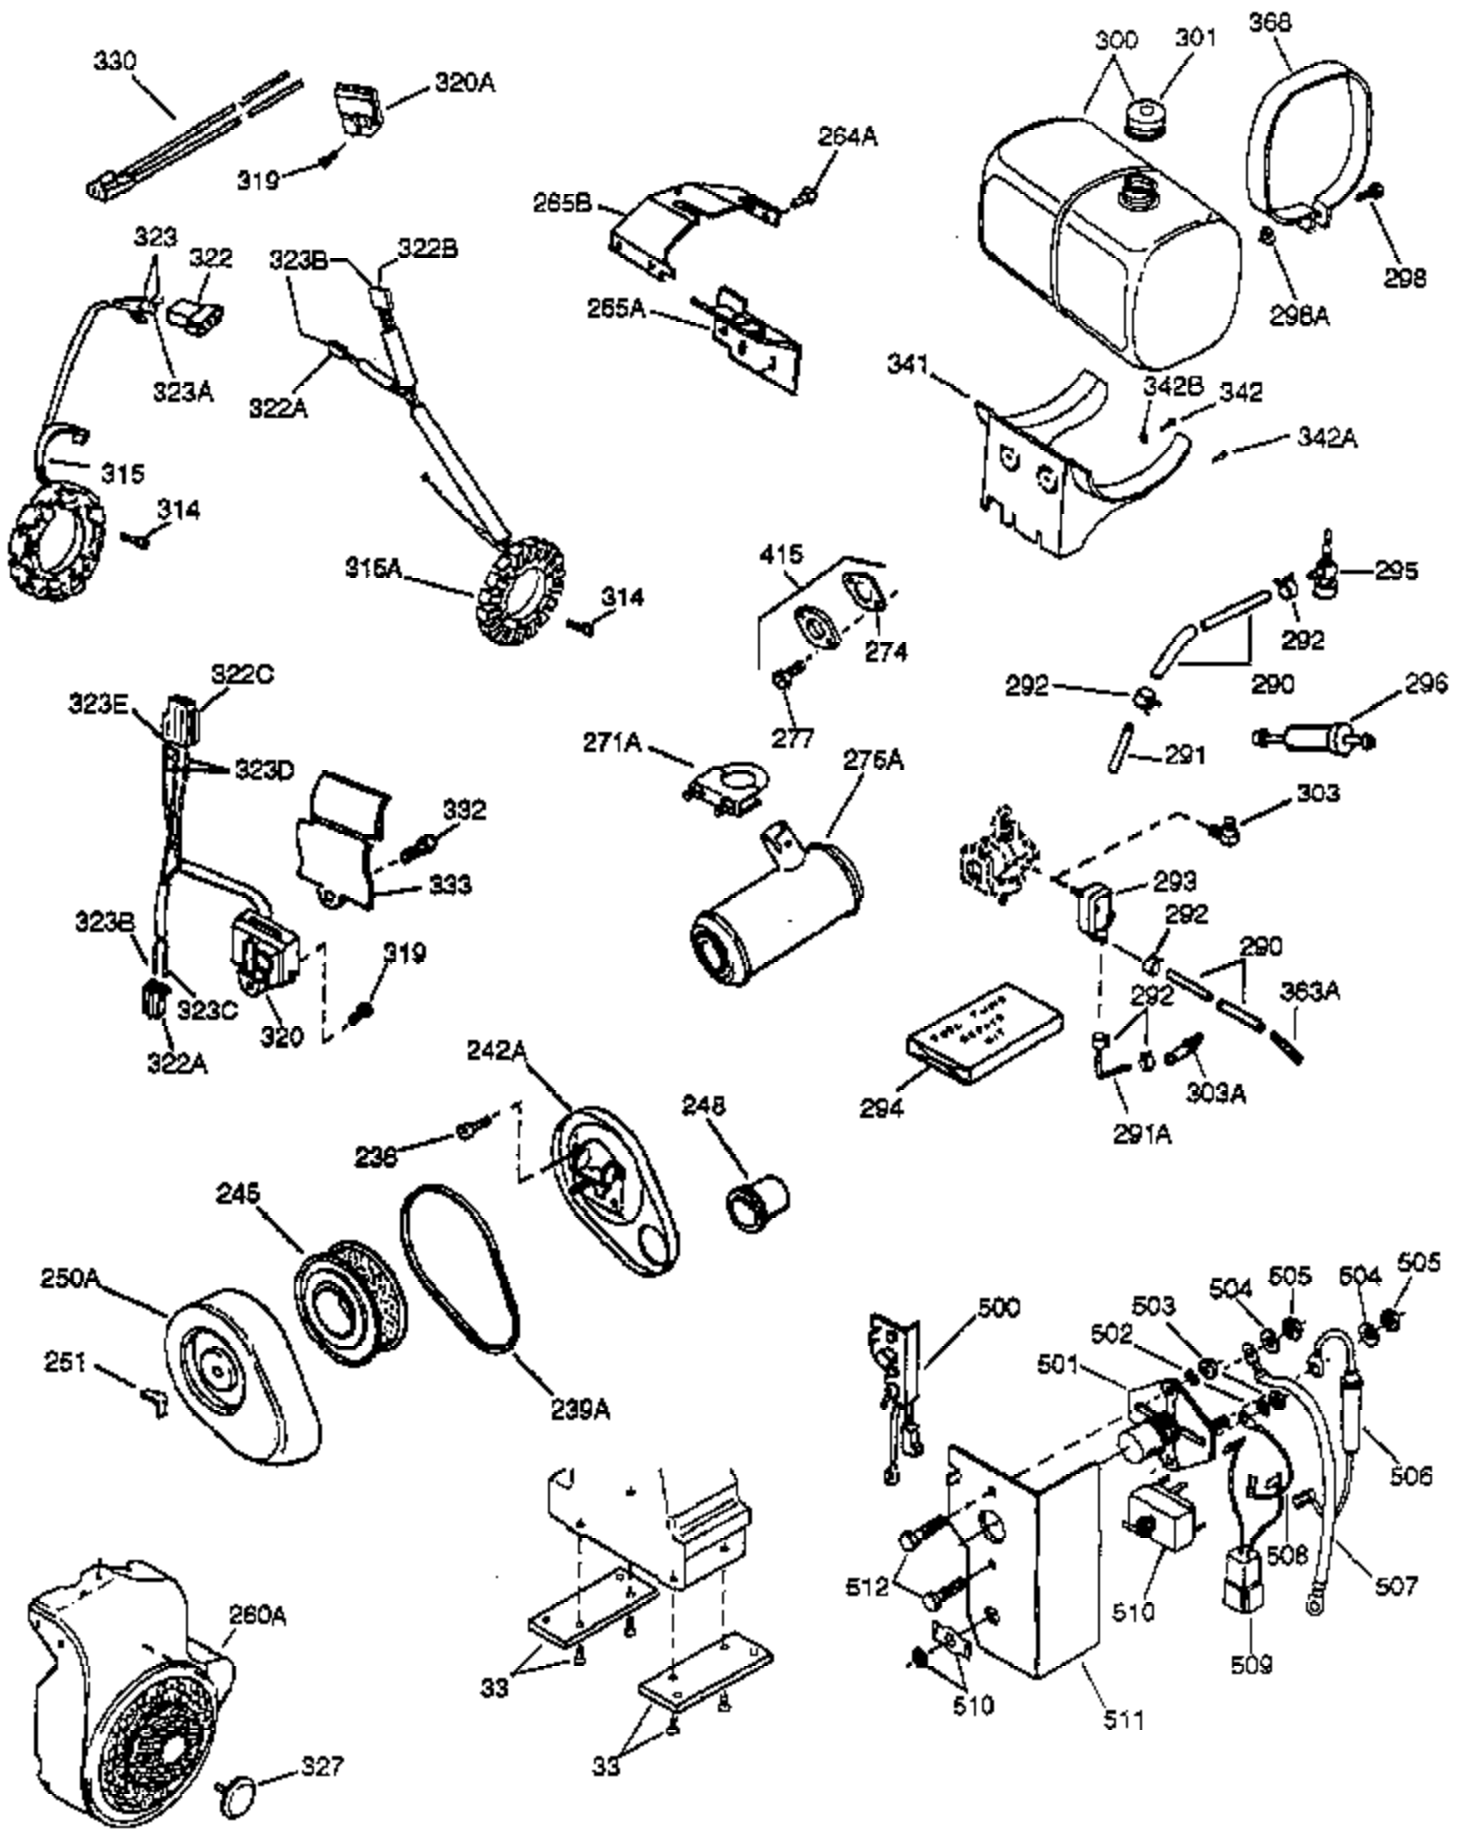

Ref #	Part Number	Qty	Description
16B	31965	1	Governor Spring Plate
238	650399	4	Screw, 10-32 x 5/8"
239A	34197	1	* Air Cleaner Gasket
242A	35473	1	Air Cleaner Bracket
245	32008	1	Air Cleaner Element
248	34194A	1	Air Cleaner Tube
250A	34193	1	Air Cleaner Cover
251	650513	1	Wing Nut, 1/4-20
261A	650751	1	Screw, 1/4-20 x 7/16"
264A	650128	2	Screw, 10-24 x 1/2"
265A	34283	1	Cylinder Head Cover
271A	35732	1	Muffler Clamp
274	33515A	1	* Exhaust Gasket
290	29774	1	Fuel Line
291	30962	1	Fuel Line
292	26460	4	Fuel Line Clamp
293	35807	1	Pulse Pump (Incl 294)
294	35791	1	Pulse Pump Repair Kit
295	29683	1	Fuel Shut-Off Valve
298A	650456	1	Lock Nut, 1/4-20
298	650488	1	Screw, 1/4-20 x 1-1/4"
300	33979	1	Fuel Tank (Incl. 301)
301	33032	1	Fuel Cap
303A	29634	1	Fuel Line Fitting
314	650521	2	Screw, 10-32 x 1-1/8"
315	610902	1	Alternator Coil (20 Amp)(Incl. 322,32 3&323A)
319	30063	1	Screw, Torx T-30, 1/4-20 x 1/2"
320	610996	1	Regulator (Incl. 322A,322C,323B,323C, 323D&323E)
322A	610921	1	Connector
322C	611202	1	Connector
322	611200	1	Connector
323A	610905	2	Terminal
323B	610922	1	Terminal
323C	610989	1	Terminal
323D	610991	2	Terminal
323E	610992	1	Terminal
323	610904	1	Terminal
330	34393	1	Alternator Adapter Cord Ass'y
342A	650785	2	Screw, 5/16-18 x 5/8"
342B	650787	2	Belleville Washer
342	650786	2	Screw, 1/4-20 x 5/8"
355	590452	1	Starter Handle
363A	34148	1	Fuel Line Spring
365B	34284	1	Cylinder Head Cover
368	33980	2	Fuel Tank Strap
368	33980	2	Fuel Tank Strap
500	730198	1	Electric Starter Switch (Incl. 501-51 2)