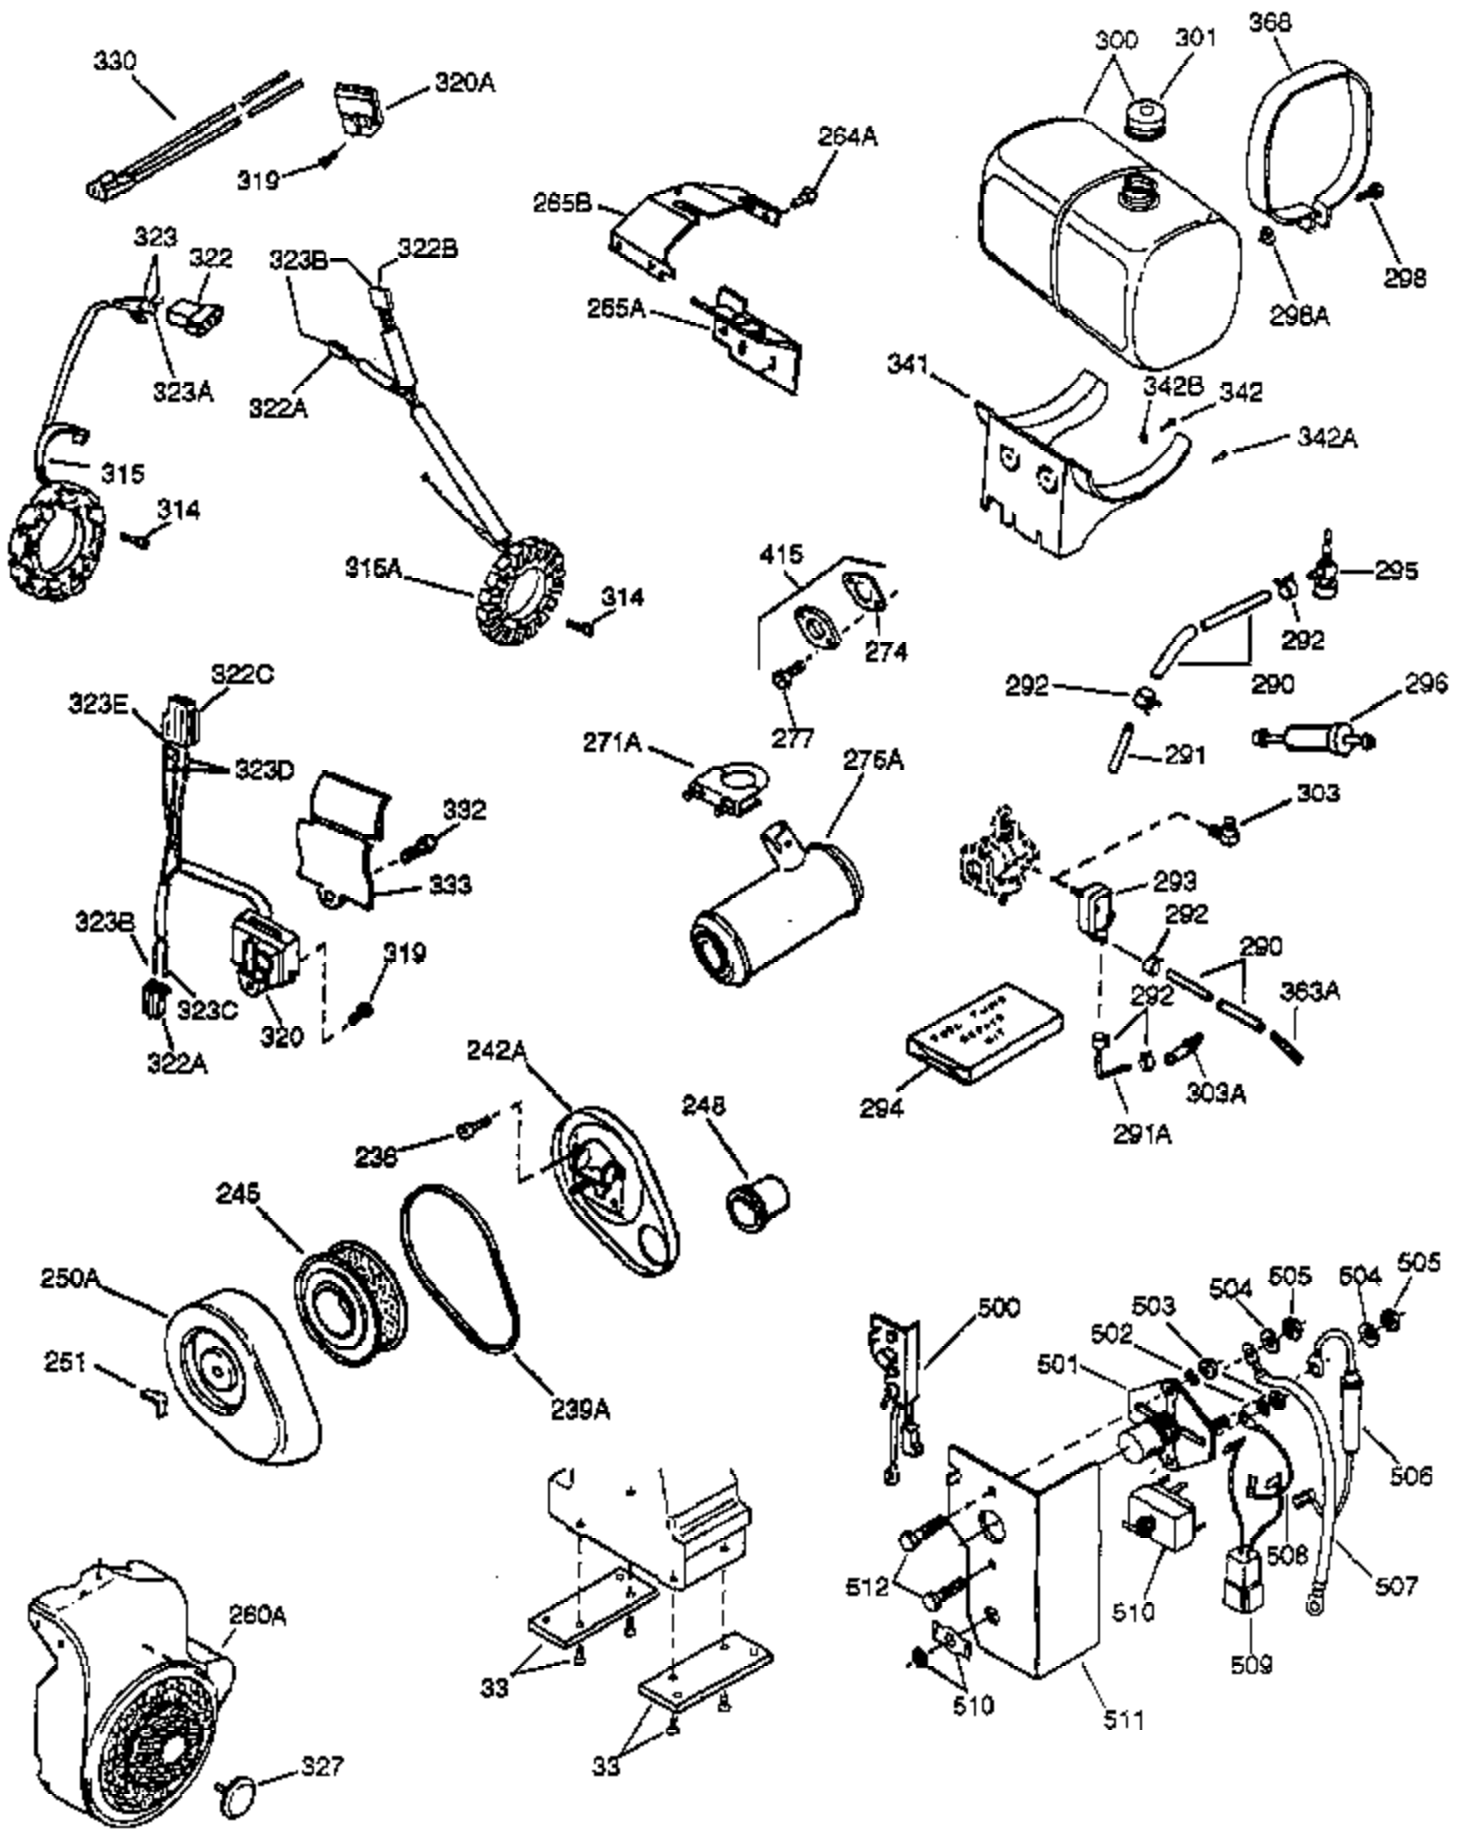

Ref #	Part Number	Qty	Description
16B	31965	1	Governor Spring Plate
238	650399	4	Screw, 10-32 x 5/8"
239A	34197	1	* Air Cleaner Gasket
242A	35473	1	Air Cleaner Bracket
245	32008	1	Air Cleaner Element
248	34194A	1	Air Cleaner Tube
250A	34193	1	Air Cleaner Cover
251	650513	1	Wing Nut, 1/4-20
261A	650751	1	Screw, 1/4-20 x 7/16"
264A	650128	2	Screw, 10-24 x 1/2"
265B	34284	1	Cylinder Head Cover
265A	34283	1	Cylinder Head Cover
271A	35732	1	Muffler Clamp
274	33515A	1	* Exhaust Gasket
290	29774	1	Fuel Line
291	30962	1	Fuel Line
292	26460	4	Fuel Line Clamp
293	33715	1	Pulse Pump (Incl 294)
294	33010	1	Pulse Pump Repair Kit
295	29683	1	Fuel Shut-Off Valve
298A	650456	1	Lock Nut, 1/4-20
298	650488	1	Screw, 1/4-20 x 1-1/4"
300	33979	1	Fuel Tank (Incl. 301)
301	33032	1	Fuel Cap
303A	29634	1	Fuel Line Fitting
314	650521	2	Screw, 10-32 x 1-1/8"
315	610902	1	Alternator Coil (20 Amp)(Incl. 322,32 3&323A)
319	30063	1	Screw, Torx T-30, 1/4-20 x 1/2"
320	610996	1	Regulator (Incl. 322A,322C,323B,323C, 323D&323E)
322A	610921	1	Connector
322C	611202	1	Connector
322	611200	1	Connector
323B	610922	1	Terminal
323C	610989	1	Terminal
323D	610991	2	Terminal
323E	610992	1	Terminal
323	610904	1	Terminal
323A	610905	2	Terminal
330	34393	1	Alternator Adapter Cord Ass'y
342B	650787	2	Belleville Washer
342A	650785	2	Screw,5/16-18 x 5/8"
342	650786	2	Screw, 1/4-20 x 5/8"
355	590452	1	Starter Handle
363A	34148	1	Fuel Line Spring
368	33978	2	Fuel Tank Strap
368	33980	2	Fuel Tank Strap
500	730198	1	Electric Starter Switch (Incl. 501-51 2)