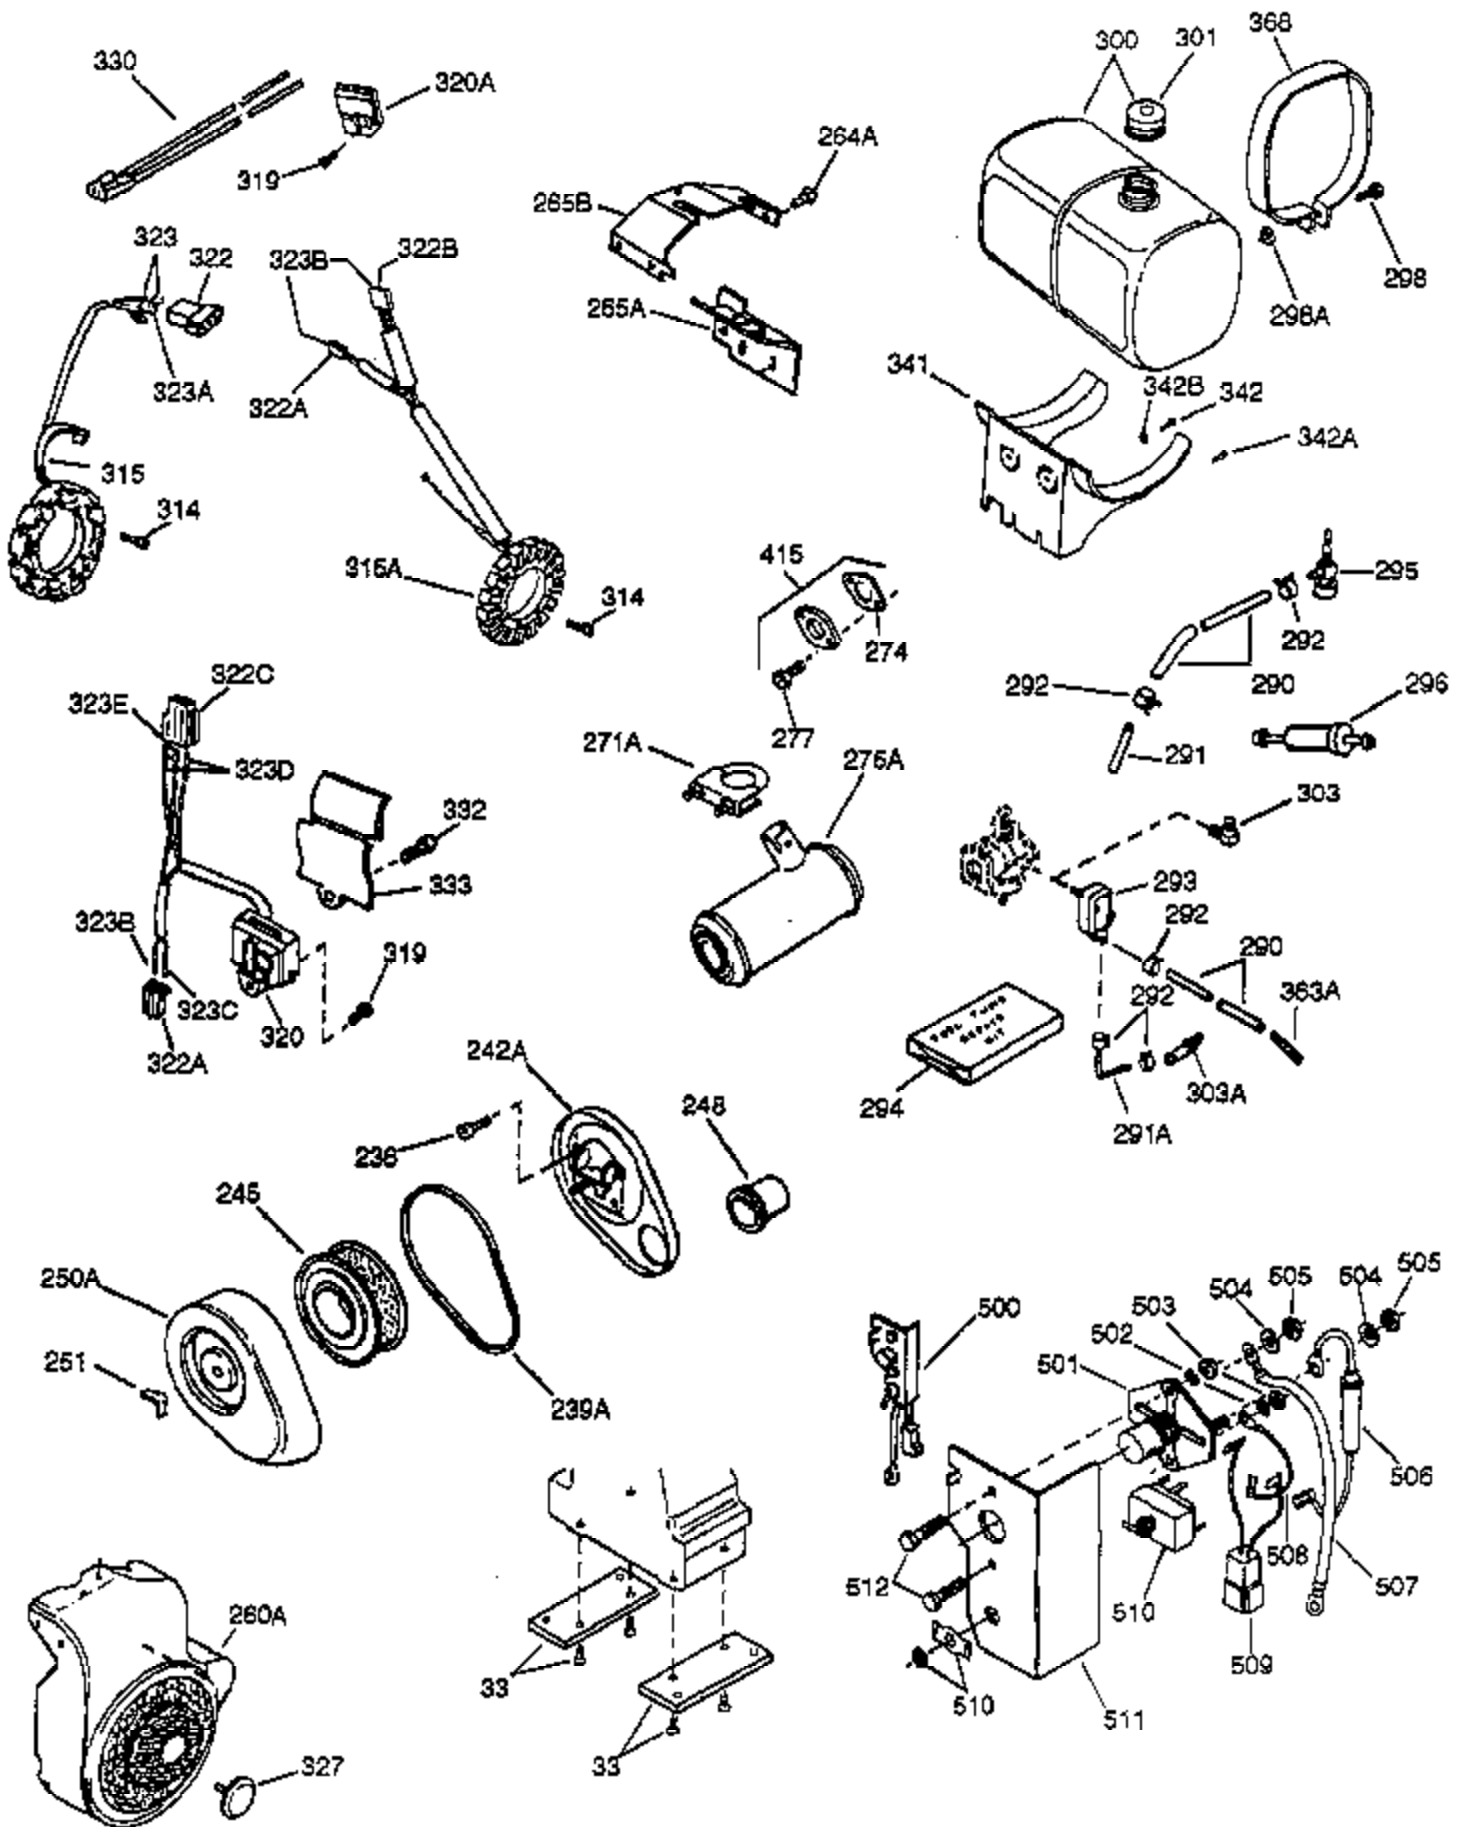

Ref #	Part Number	Qty	Description
16B	31965	1	Governor Spring Plate
238	650399	4	Screw, 10-32 x 5/8"
239A	34197	1	* Air Cleaner Gasket
242A	35473	1	Air Cleaner Bracket
245	32008	1	Air Cleaner Element
248	34193	1	Air Cleaner Tube
251	650513	1	Wing Nut, 1/4-20
261A	650751	1	Screw, 1/4-20 x 7/16"
264A	650128	2	Screw, 10-24 x 1/2"
265A	34283	1	Cylinder Head Cover
265B	34284	1	Cylinder Head Cover
271A	35732	1	Muffler Clamp
274	33515A	1	* Exhaust Gasket
290	29774	1	Fuel Line
291	30962	1	Fuel Line
292	26460	4	Fuel Line Clamp
293	33715	1	Pulse Pump (Incl. 294)
294	33010	1	Pulse Pump Repair Kit
295	29683	1	Fuel Shut-Off Valve
298A	650456	1	Lock Nut, 1/4-20
298	650488	1	Screw, 1/4-20 x 1-1/4"
300	33979	1	Fuel Tank (Incl. 301)
301	33032	1	Fuel Cap
303A	29634	1	Fuel Line Fitting
332	650736	1	Screw, 10-16 x 3/8"
333	34276	1	Regulator Cover Plate
341	33978	1	Fuel Tank Bracket
342	650786	2	Screw, 1/4-20 x 5/8"
342B	650787	2	Belleville Washer
342A	650785	2	Screw, 5/16-18 x 5/8
355	590452	1	Starter Handle
363	34148	1	Fuel Line Spring
368	33980	2	Fuel Tank Strap
436B	650399	2	Screw, 10-32 x 5/8"