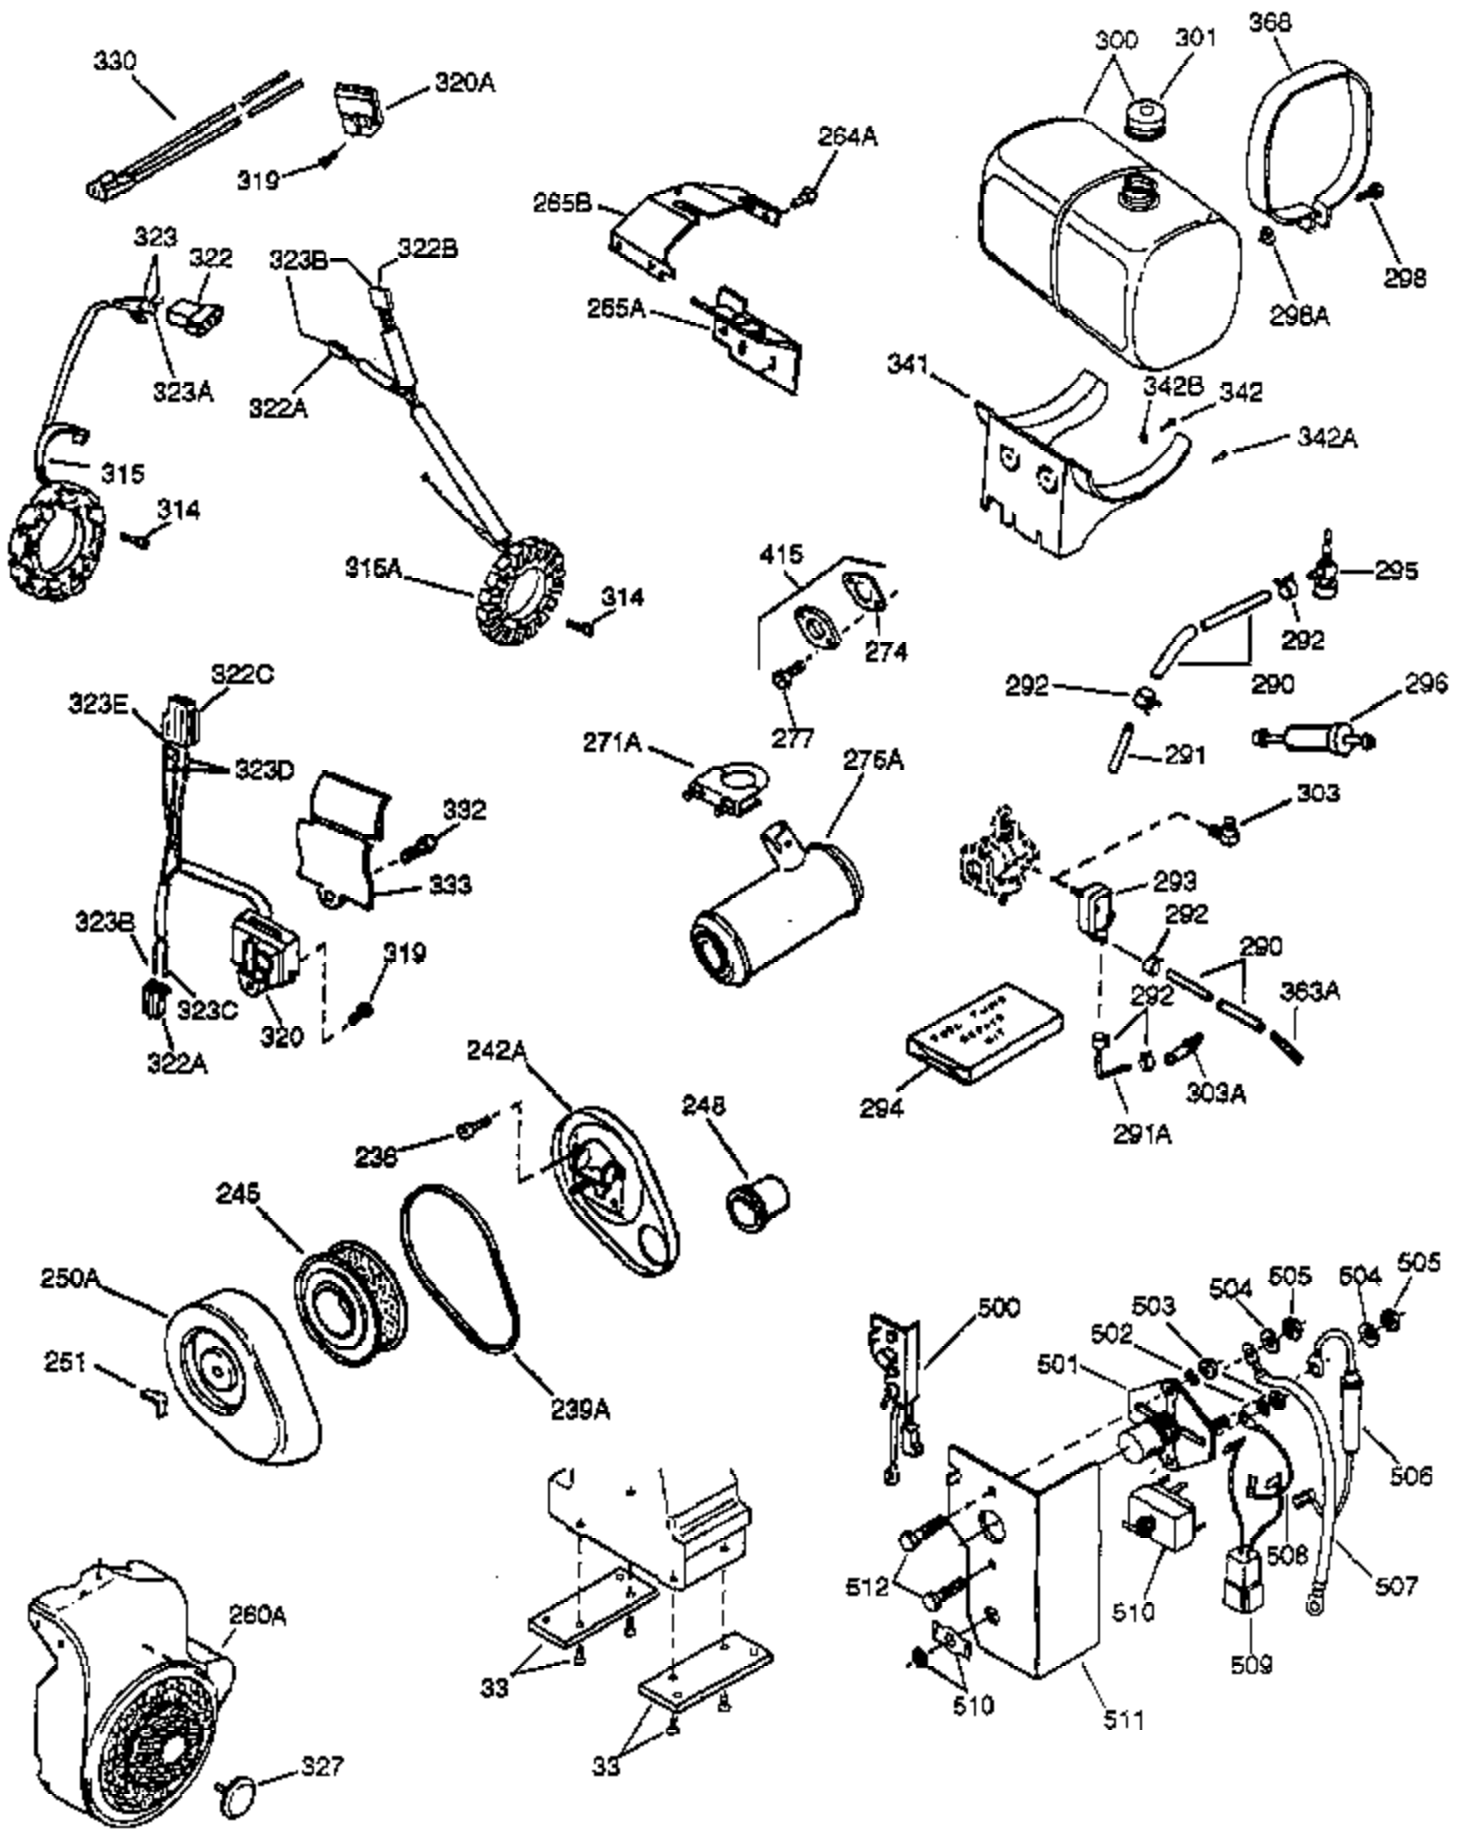

Ref #	Part Number	Qty	Description
16B	31965	1	Governor Spring Plate
238	650399	4	Screw, 10-32 x 5/8"
239A	34197	1	Air Cleaner Gasket
242A	35473	1	Air Cleaner Bracket
245	32008	1	Air Cleaner Element
248	34194A	1	Air Cleaner Tube
251	650513	1	Wing Nut, 1/4-20
261A	650751	1	Screw, 1/4-20 x 7/16"
264A	650128	2	Screw, 10-24 x 1/2"
265B	34284	1	Cylinder Head Cover
265A	34283	1	Cylinder Head Cover
271A	35732	1	Muffler Clamp
274	33515A	1	* Exhaust Gasket
290	29774	1	Fuel Line
291	30962	1	Fuel Line
292	26460	4	Fuel Line Clamp
293	35807	1	Pulse Pump (Incl. 294)
295	29683	1	Fuel Shut-Off Valve
298A	650456	1	Lock Nut, 1/4-20
298	650488	1	Screw, 1/4-20 x 1-1/4"
300	33979	1	Fuel Tank (Incl. 301)
301	33032	1	Fuel Cap
303A	29634	1	Fuel Line Fitting
303	29634	1	Fuel Fitting
332	650736	1	Screw, 10-16 x 3/8"
333	34276	1	Regulator Cover Plate
341	33978	1	Fuel Tank Bracket
342B	650787	2	Belleville Washer
342	650786	2	Screw, 1/4-20 x 5/8"
342A	650785	2	Screw, 5/16-18 x 5/8"
355	590452	1	Starter Handle
368	33980	2	Fuel Tank Strap
436B	650399	2	Screw, 10-32 x 5/8"