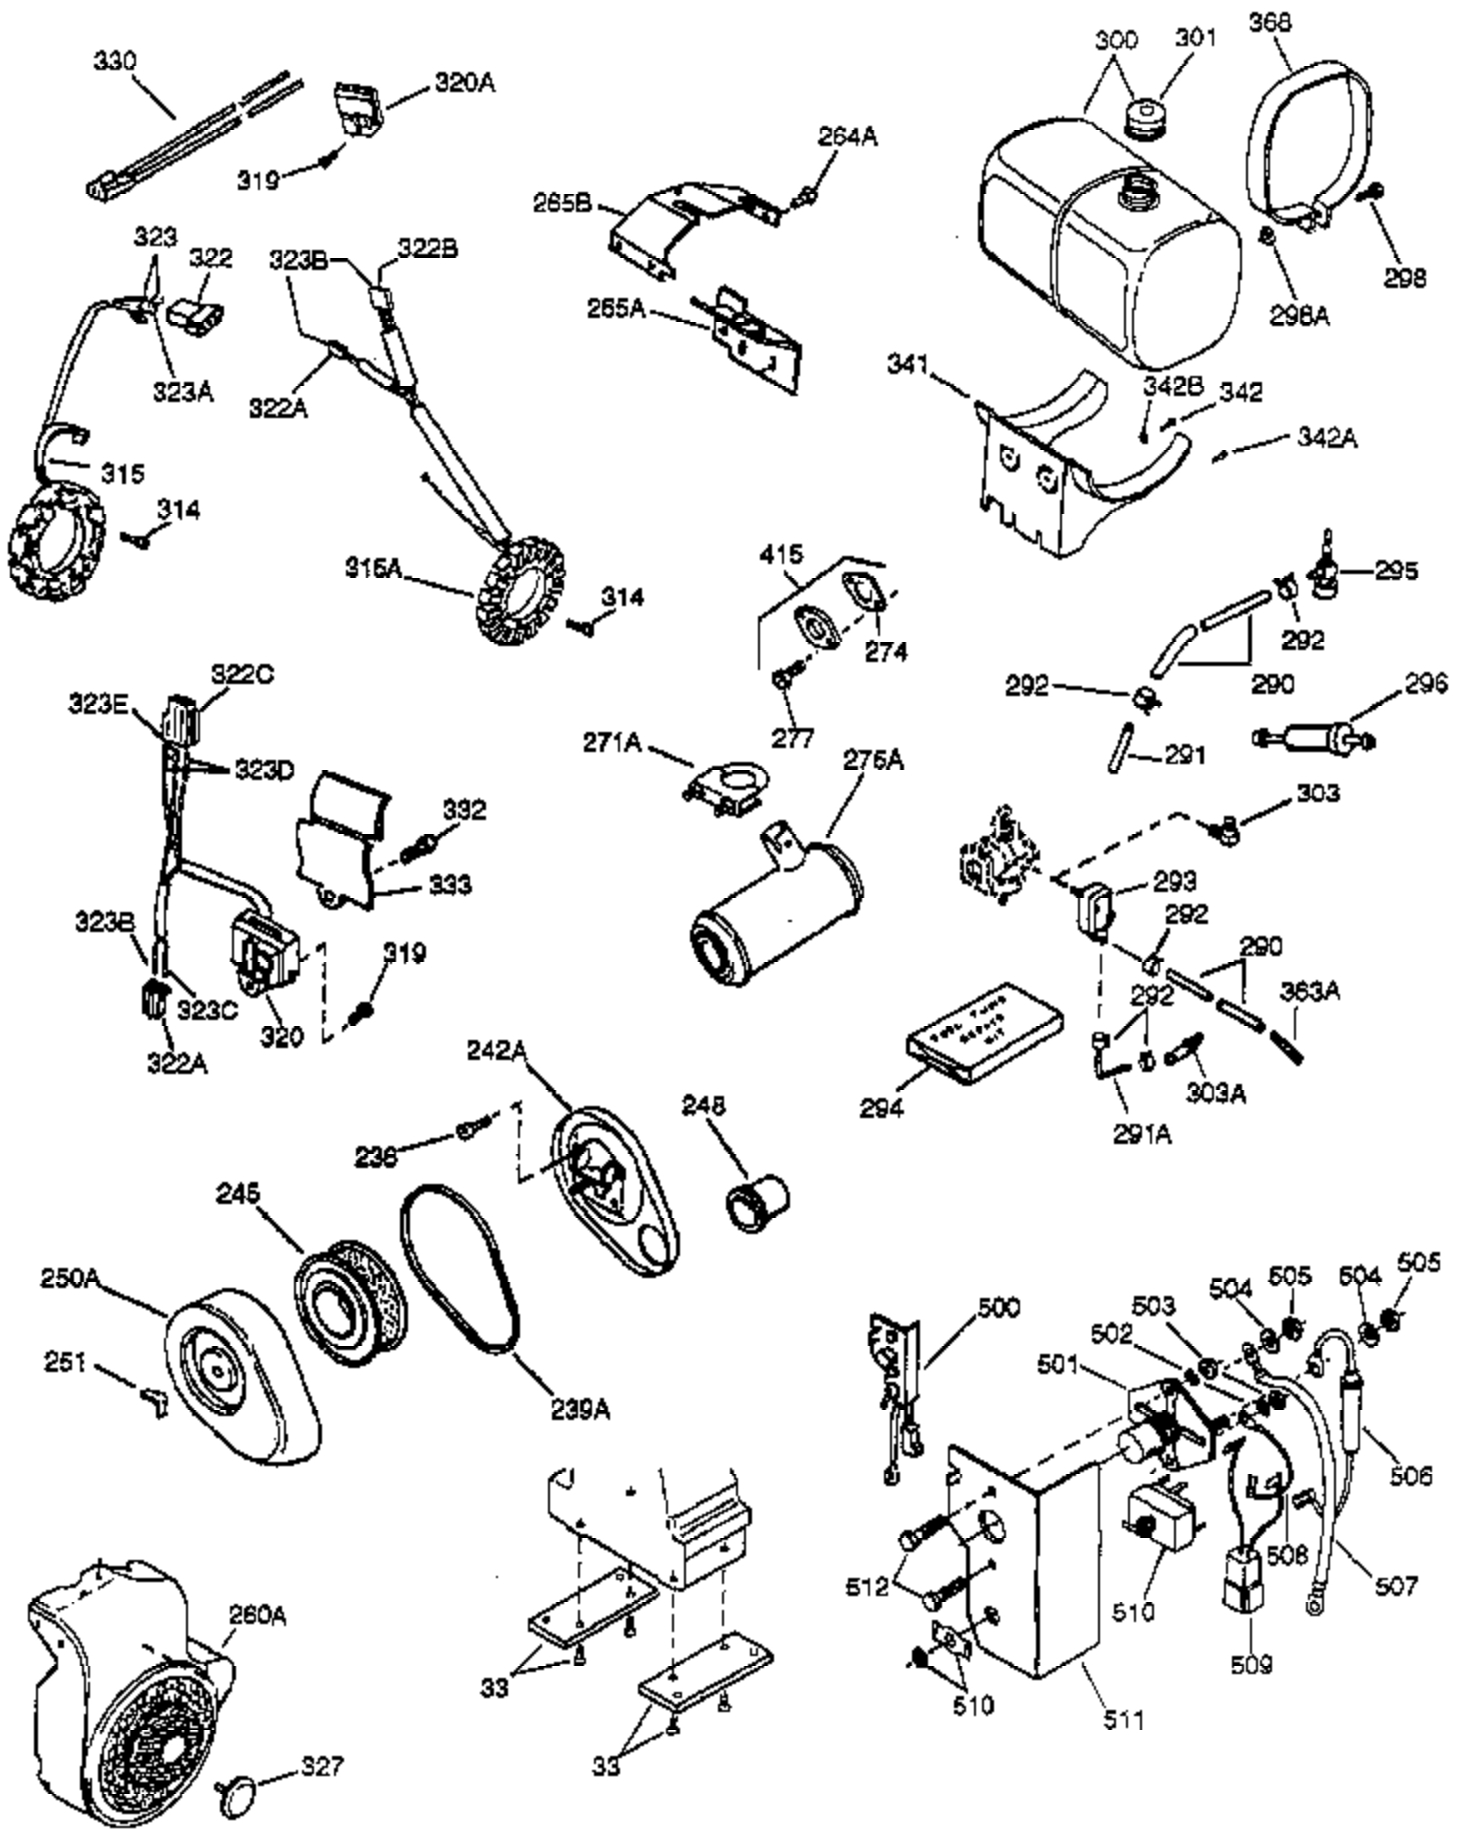

Ref #	Part Number	Qty	Description
16B	31965	1	Governor Spring Plate
238	650399	4	Screw, 10-32 x 5/8"
239A	34197	1	* Air Cleaner Gasket
242A	35473	1	Air Cleaner Bracket
245	32008	1	Air Cleaner Element
248	34194A	1	Air Cleaner Tube
251	650513	1	Wing Nut, 1/4-20
261A	650751	1	Screw, 1/4-20 x 7/16"
264A	650128	2	Screw, 10-24 x 1/2"
265B	34284	1	Cylinder Head Cover
271A	35732	1	Muffler Clamp
274	33515A	1	* Exhaust Gasket
290	29774	1	Fuel Line
291	30962	1	Fuel Line
292	26460	4	Fuel Line Clamp
293	33715	1	Pulse Pump (Incl. 249)
294	33010	1	Pulse Pump Repair Kit
298	650488	1	Screw, 1/4-20 x 1-1/4"
298A	650456	1	Lock Nut, 1/4-20
300	33979	1	Fuel Tank (Incl. 301)
301	33032	1	Fuel Cap
303A	29634	1	Fuel Line Fitting
332	650736	1	Screw, 10-16 x 3/8"
333	34276	1	Cover Plate
341	33978	1	Fuel Tank Bracket
342	650786	2	Screw, 1/4-20 x 5/8"
342B	650787	2	Belleville Washer
342A	650785	2	Screw, 5/16-18 x 5/8"
355	590452	1	Starter Handle
363A	34148	1	Fuel Line Spring
368	33980	2	Fuel Tank Strap
436B	650399	2	Screw, 10-32 x 5/8"