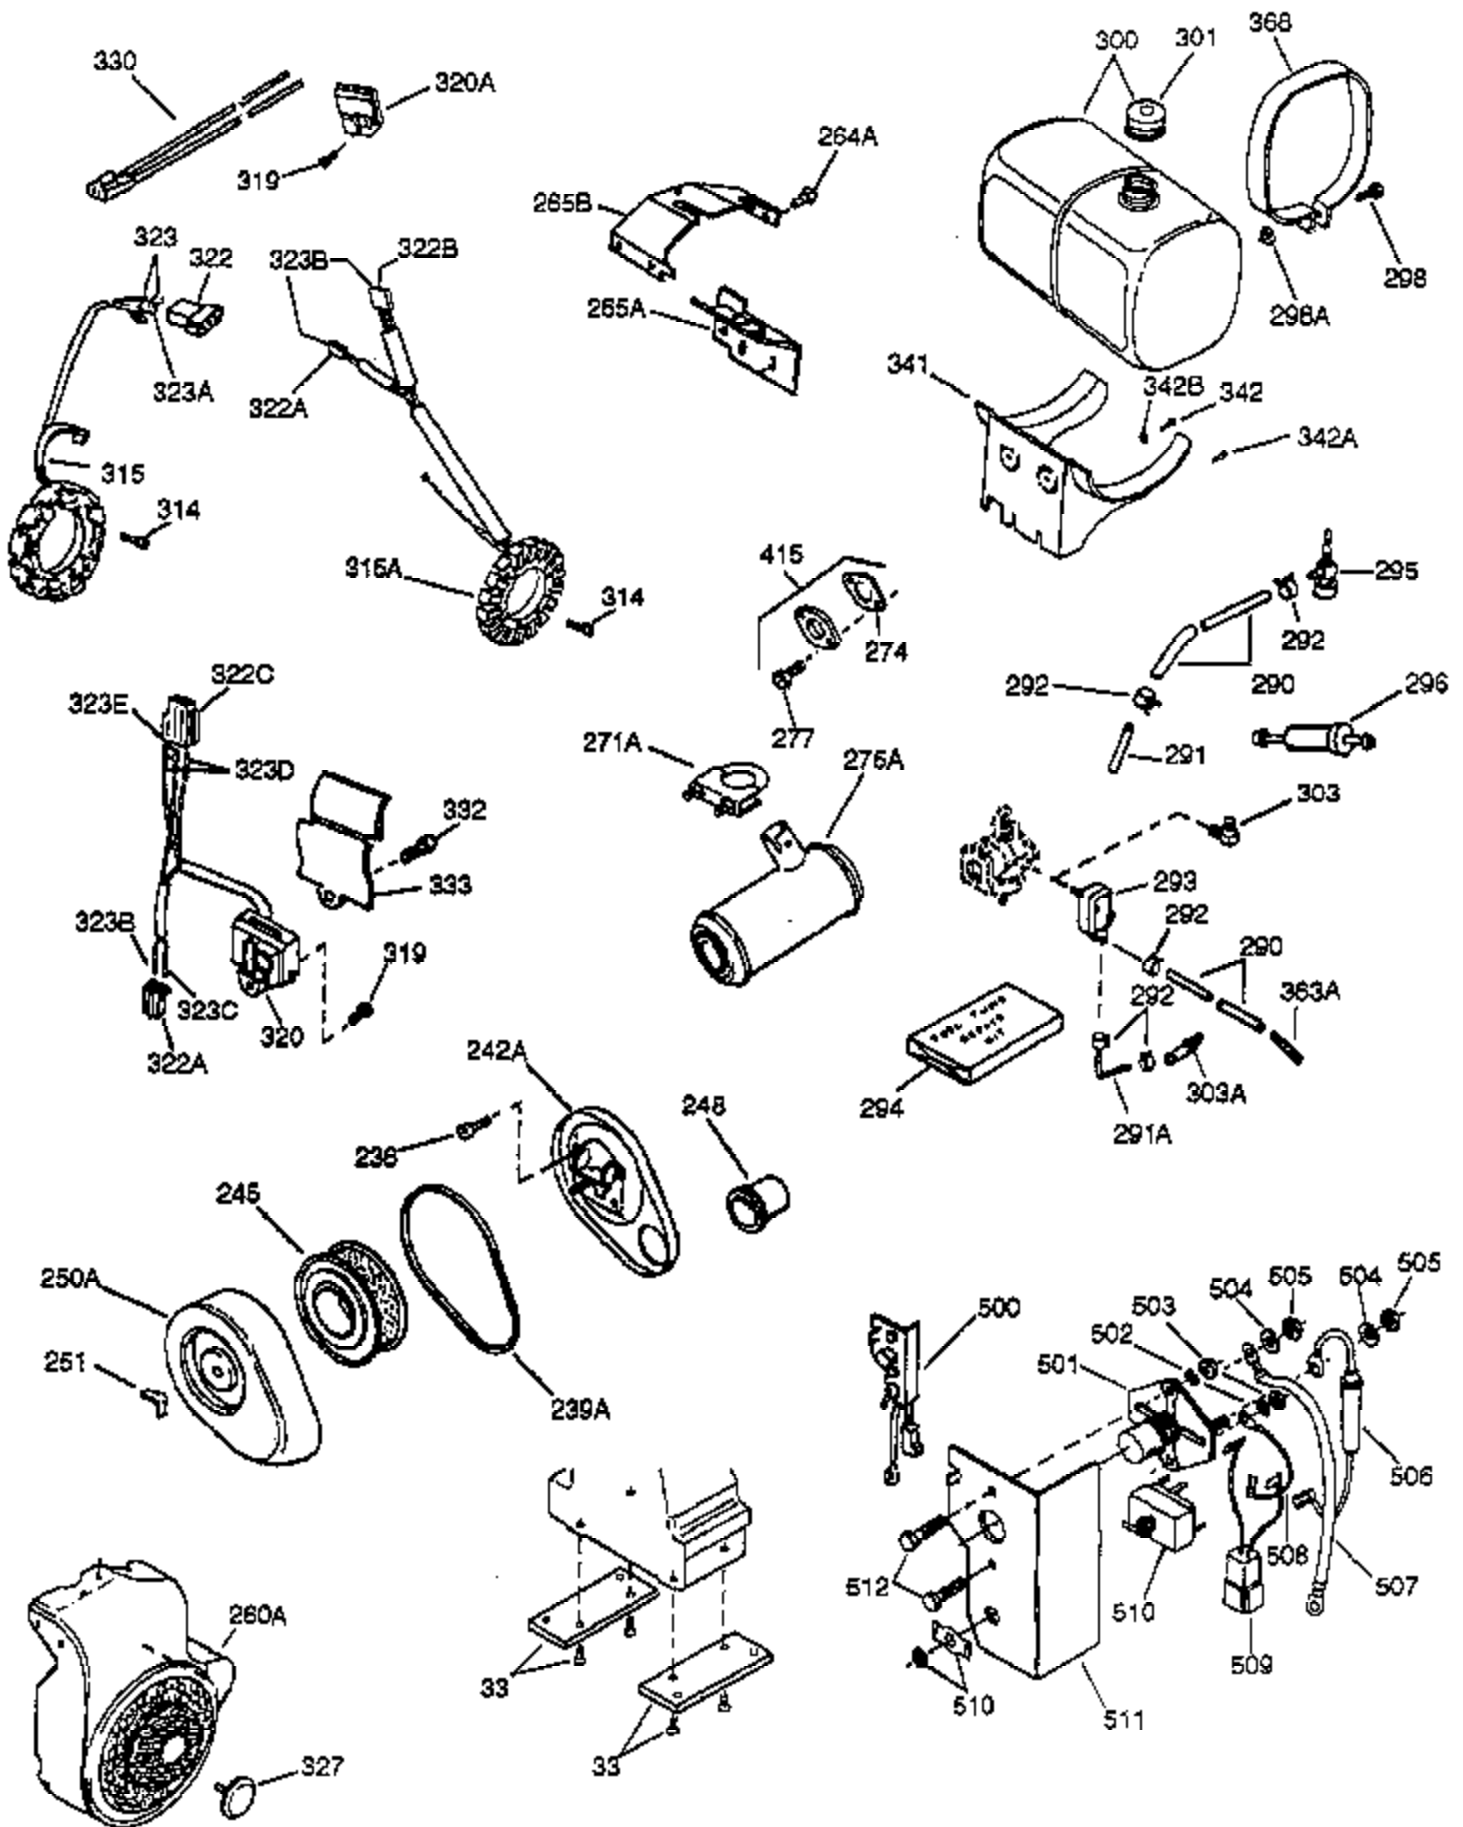

Ref #	Part Number	Qty	Description
16B	31965	1	Governor Spring Plate
238	650399	4	Screw, 10-32 x 5/8"
245	32008	1	Air Cleaner Element
251	650513	1	Wing Nut, 1/4-20
261A	650751	1	Screw, 1/4-20 x 7/16"
271A	35732	1	Muffler Clamp
274	33515A	1	* Exhaust Gasket
290	29774	1	Fuel Line
291	30962	1	Fuel Line
292	26460	4	Fuel Line Clamp
293	33715	1	Pulse Pump (Incl. 294)
294	33010	1	Pulse Pump Repair Kit
295	29683	1	Fuel Shut-Off Valve
298A	650456	1	Lock Nut, 1/4-20
298	650488	1	Screw, 1/4-20 x 1-1/4"
300	33979	1	Fuel Tank (Incl. 301)
301	33032	1	Fuel Cap
303A	29634	1	Fuel Line Fitting
341	34148	1	Fuel Tank Bracket
342	650786	2	Screw, 1/4-20 x 5/8"
342B	650787	2	Belleville Washer
342A	650785	2	Screw, 5/16-18 x 5/8"
355	590452	1	Starter Handle
363A	34148	1	Fuel Line Spring
368	33980	2	Fuel Tank Strap
436B	650399	2	Screw, 10-32 x 5/8"