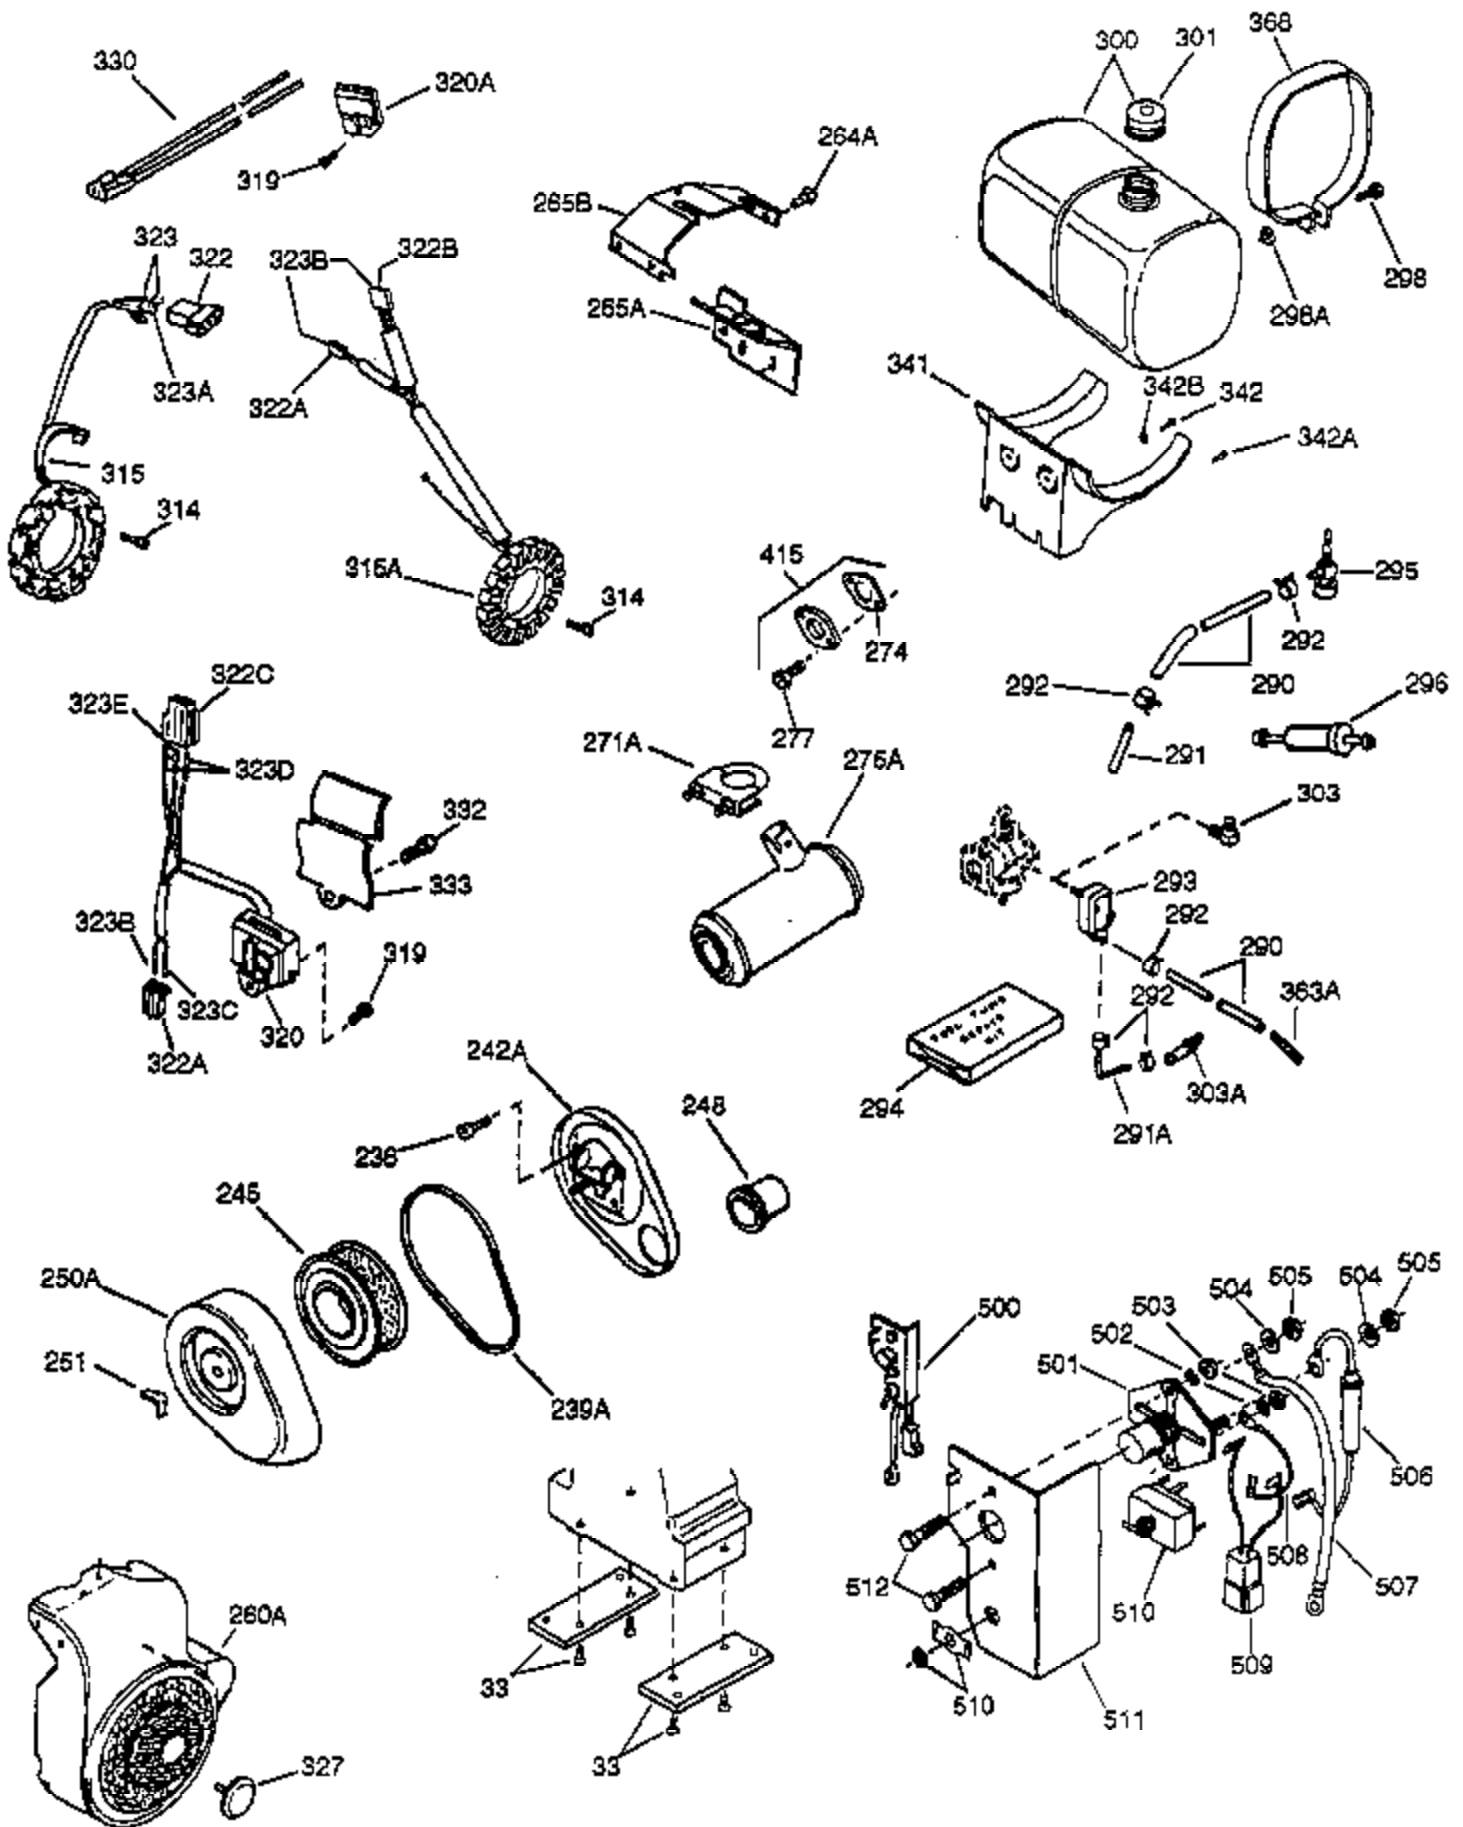

Ref #	Part Number	Qty	Description
16B	31965	1	Governor Spring Plate
238	650399	4	Screw, 10-32 x 5/8"
245	32008	1	Air Cleaner Element
251	650513	1	Wing Nut, 1/4-20
262	650752	1	Screw, 1/4-20 x 7/16"
271A	35732	1	Muffler Clamp
290	29774	1	Fuel Line
291	30962	1	Fuel Line
291A	29774	1	Fuel Line
292	26460	4	Fuel Line Clamp
293	35807	1	Pulse Pump
294	35791	1	Pulse Pump Repair Kit
295	29683	1	Fuel Shut-Off Valve
298A	650456	2	Lock Nut, 1/4-20
298	650488	2	Screw, 1/4-20 x 1-1/4"
300	33979	1	Fuel Tank (Incl. 301)
301	33032	1	Fuel Cap
303	29634	2	Fuel Fitting
319	650595	1	Screw, 5/16-24 x 3/8"
341	33978	1	Fuel Tank Bracket
342B	650787	2	Washer
342	650786	2	Screw, 1/4-20 x 5/8"
342A	650785	2	Screw, 5/16-18 x 5/8"
368	33980	2	Fuel Tank Strap
370G	35274	1	Oil Instruction Decal