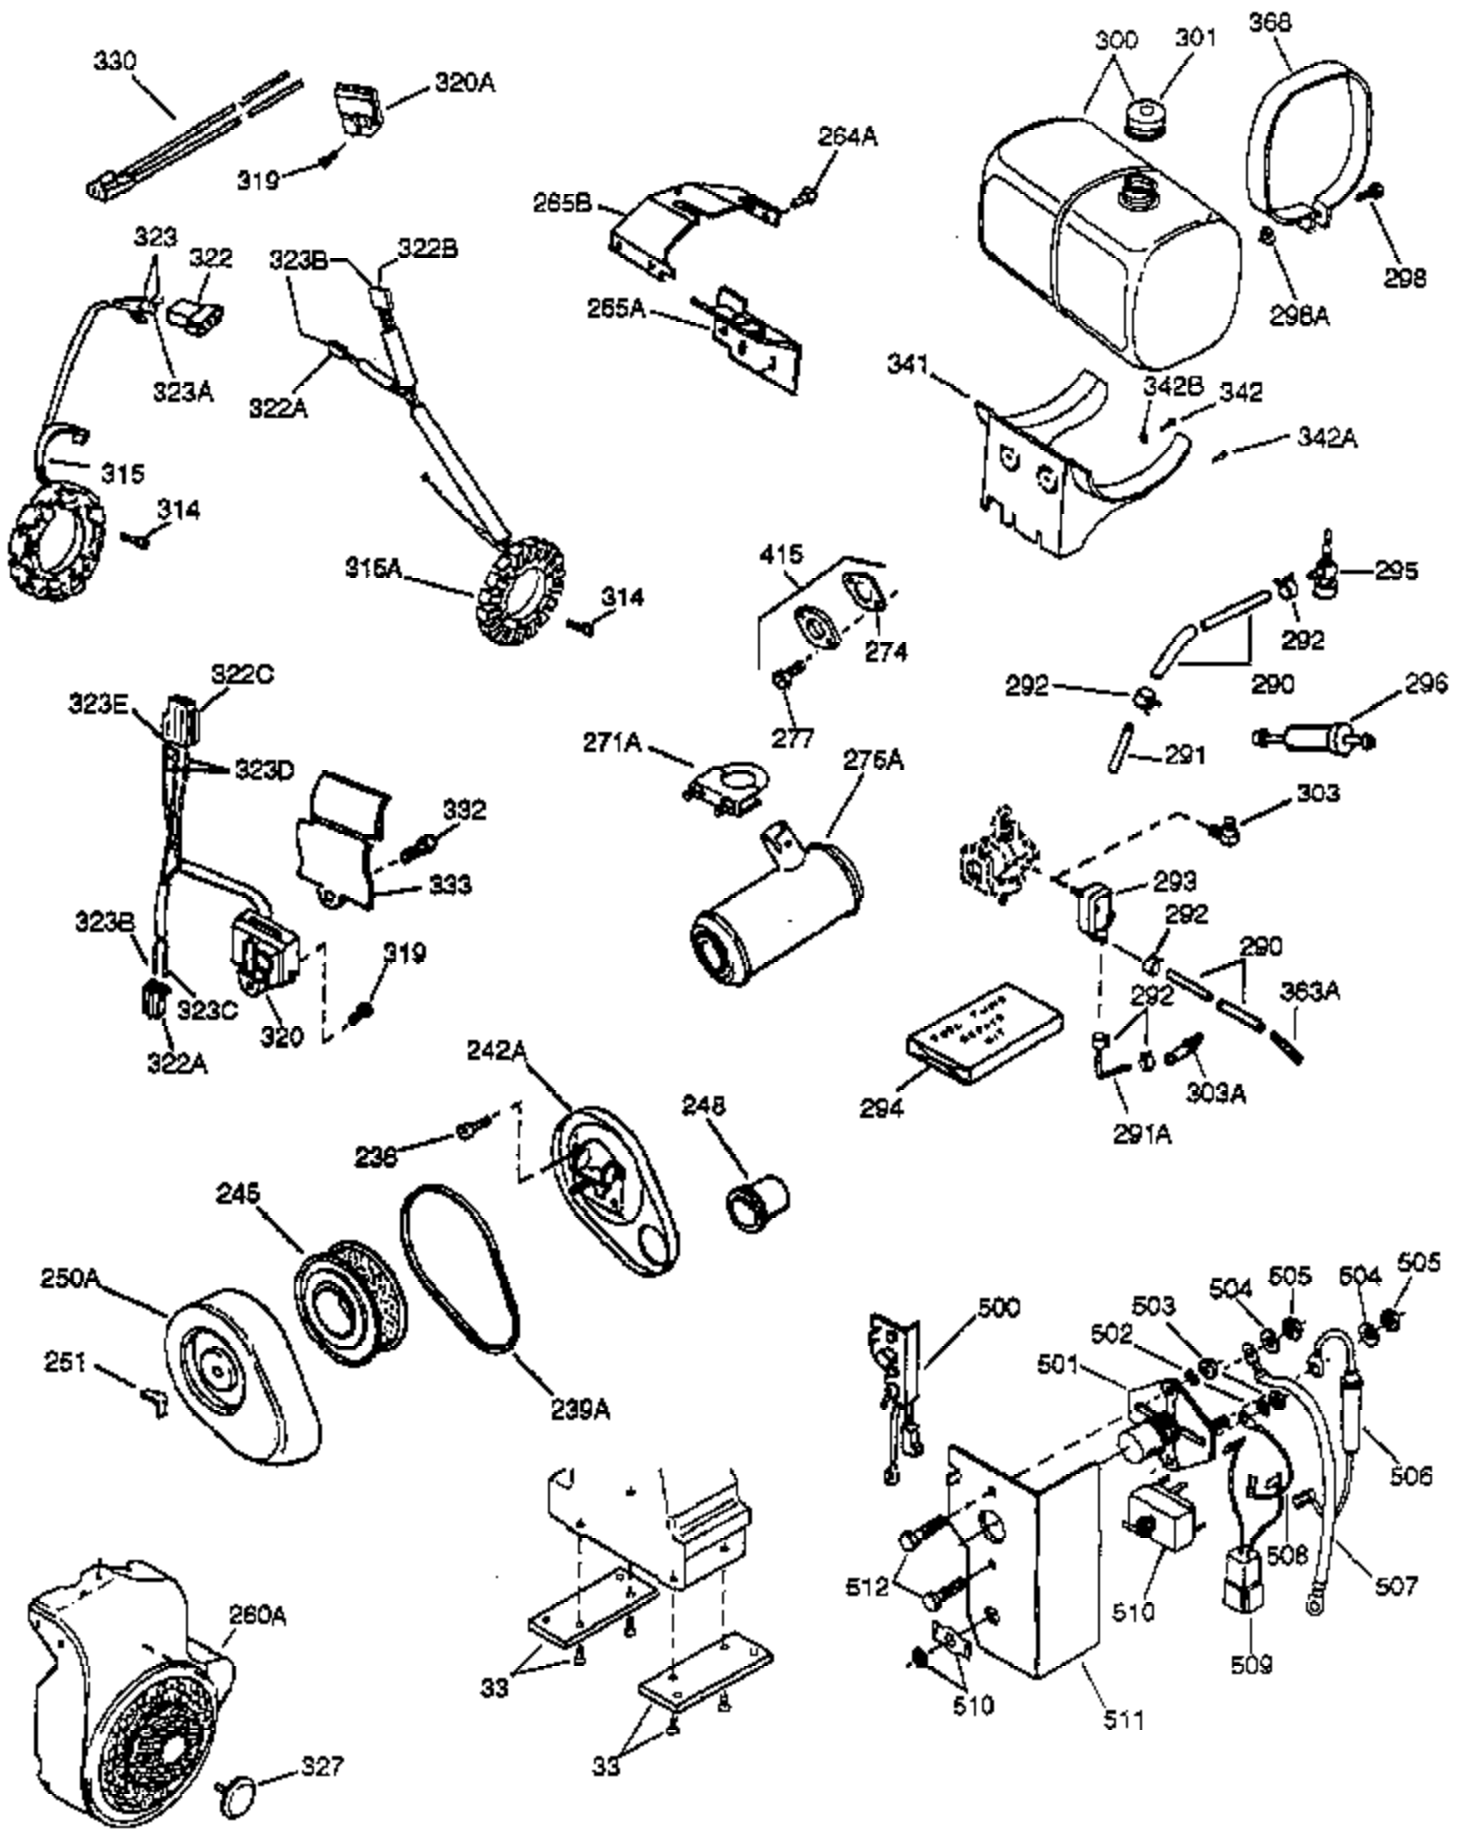

Engine Parts List #2

Ref #	Part Number	Qty	Description
16B	31965	1	Governor Spring Plate
238	650399	4	Screw, 10-32 x 5/8"
245	32008	1	Air Cleaner Element
251	650513	1	Wing Nut, 1/4-20
261A	650751	1	Screw, 1/4-20 x 7/16"
271A	35732	1	Muffler Clamp
290	29774	1	Fuel Line
291A	29774	1	Fuel Line
291	30962	1	Fuel Line (21.00")
292	26460	2	Fuel Line Clamp
293	35807	1	Pulse Pump
294	35791	1	Pulse Pump Repair Kit
295	29683	1	Fuel Shut-Off Valve
298A	650456	2	Lock Nut, 1/4-20
298	650488	2	Screw, 1/4-20 x 1-1/4"
300	33979	1	Fuel Tank (Incl. 301)
303	29634	2	Fuel Fitting
341	33978	1	Fuel Tank Bracket
342B	650787	2	Washer
342A	650785	2	Screw, 5/16-18 x 5/8"
342	650786	2	Screw, 1/4-20 x 5/8"
368	33980	2	Fuel Tank Strap
370G	35274	1	Oil Instruction Decal