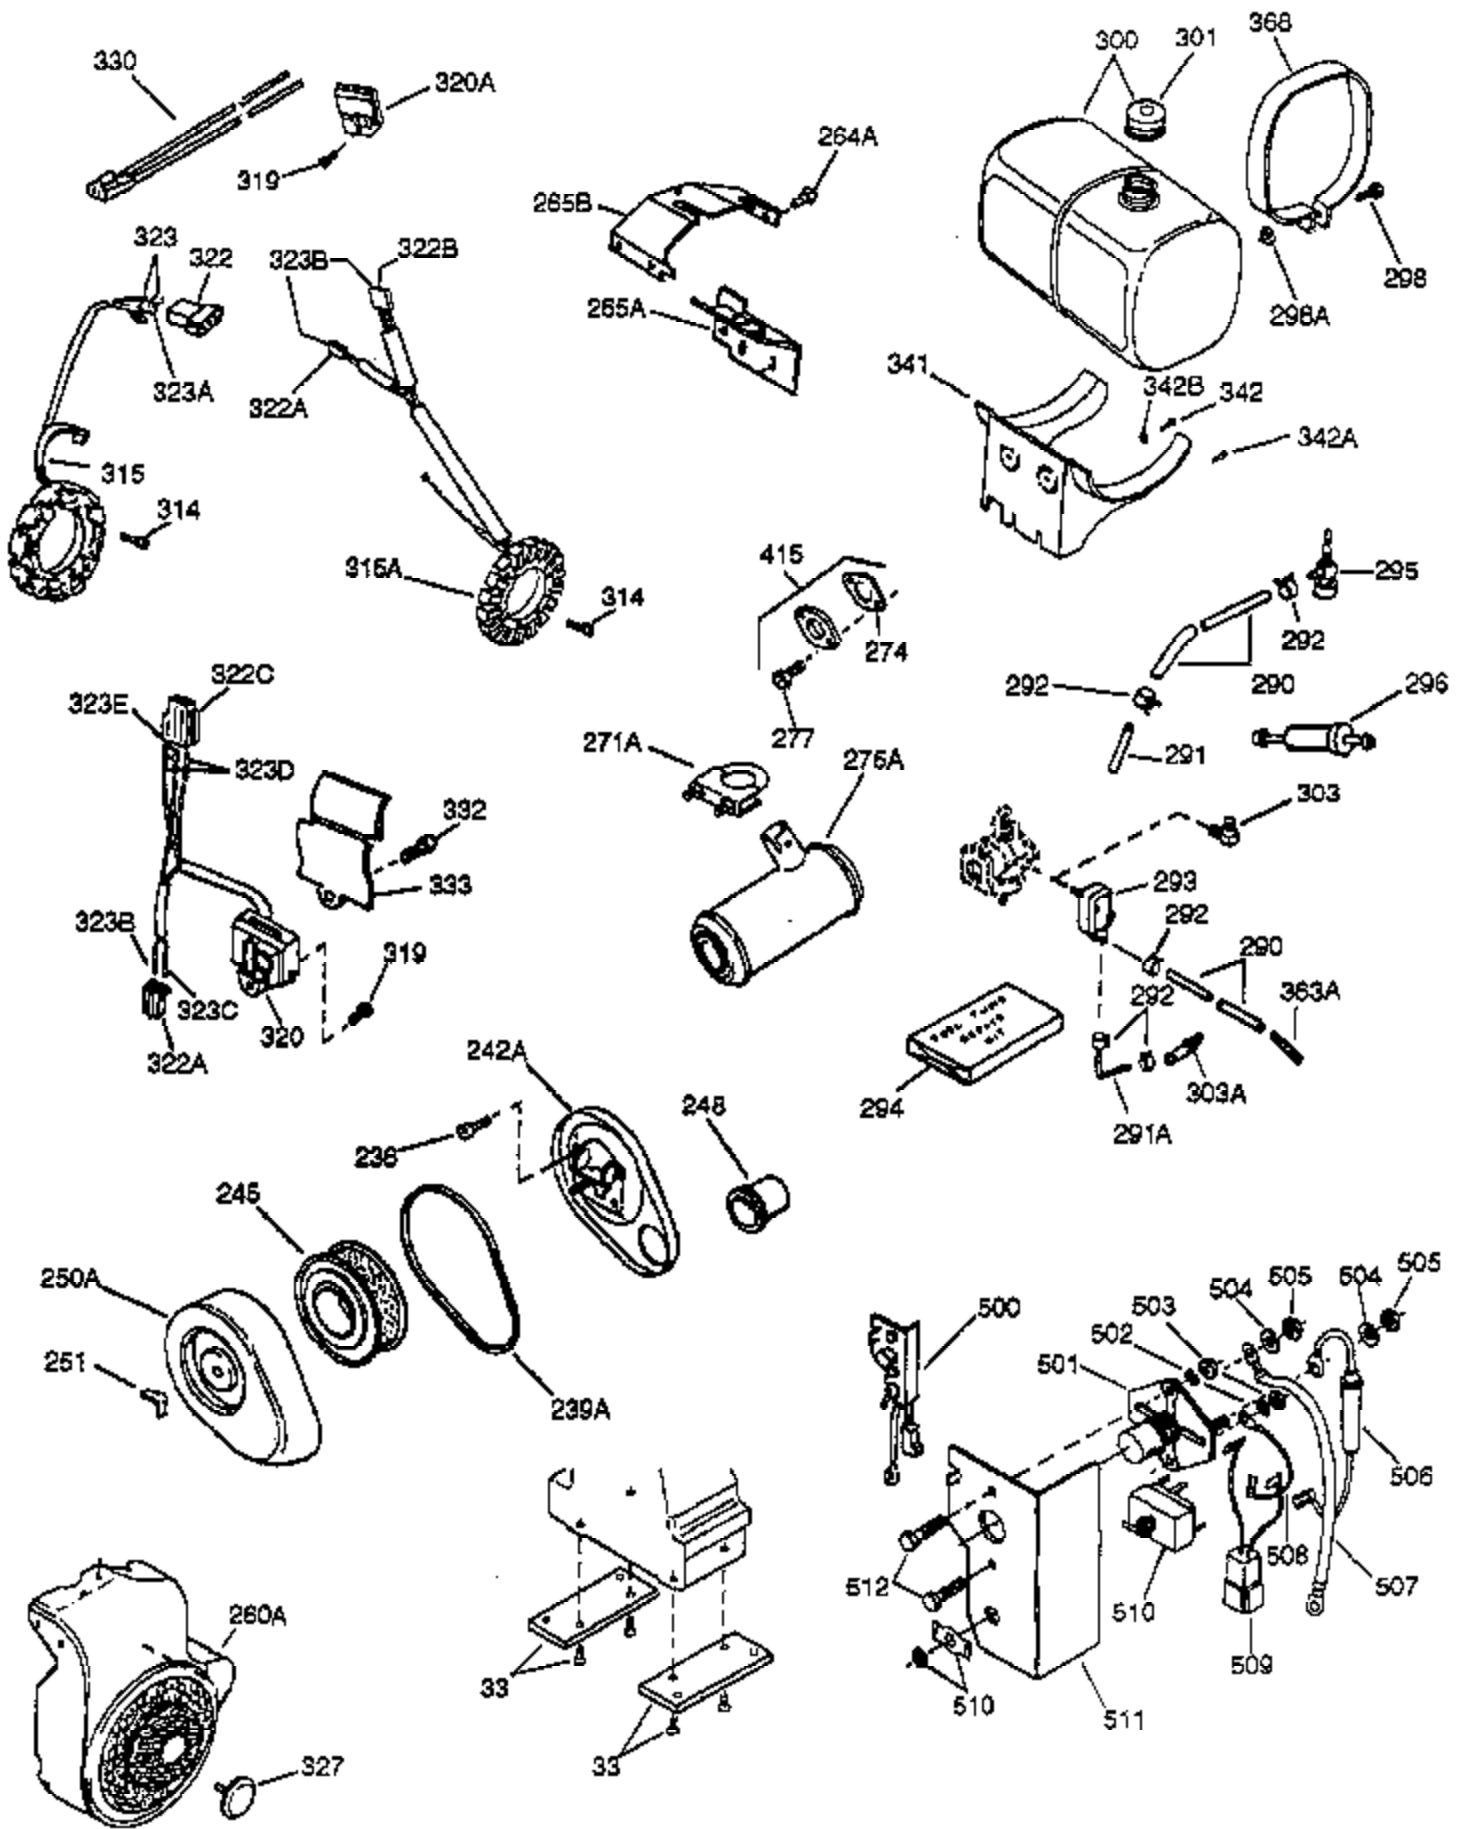

Ref #	Part Number	Qty	Description
16B	31965	1	Governor Spring Plate
238	650399	4	Screw, 10-32 x 5/8"
245	32008	1	Air Cleaner Element
251	650513	1	Wing Nut, 1/4-20
261A	650751	1	Screw, 1/4-20 x 7/16"
271A	35732	1	Muffler Clamp
274	33515A	1	* Exhaust Gasket
290	29774	1	Fuel Line
291	30962	1	Fuel Line
292	26460	4	Fuel Line Clamp
293	33715	1	Pulse Pump (Incl. 294)
294	33010	1	Pulse Pump Repair Kit
295	29683	1	Fuel Shut-Off Valve
298A	650456	1	Lock Nut, 1/4-20
298	650488	1	Screw, 1/4-20 x 1-1/4"
300	33979	1	Fuel Tank (Incl. 301)
301	33032	1	Fuel Cap
303A	32958	1	Fuel Line Fitting
341	33978	1	Fuel Tank Bracket
342	650786	2	Screw, 1/4-20 x 5/8"
342B	650787	2	Belleville Washer
342A	650785	2	Screw, 5/16-18 x 5/8"
355	590452	1	Starter Handle
368	33980	2	Fuel Tank Strap
436B	650399	2	Screw, 10-32 x 5/8"