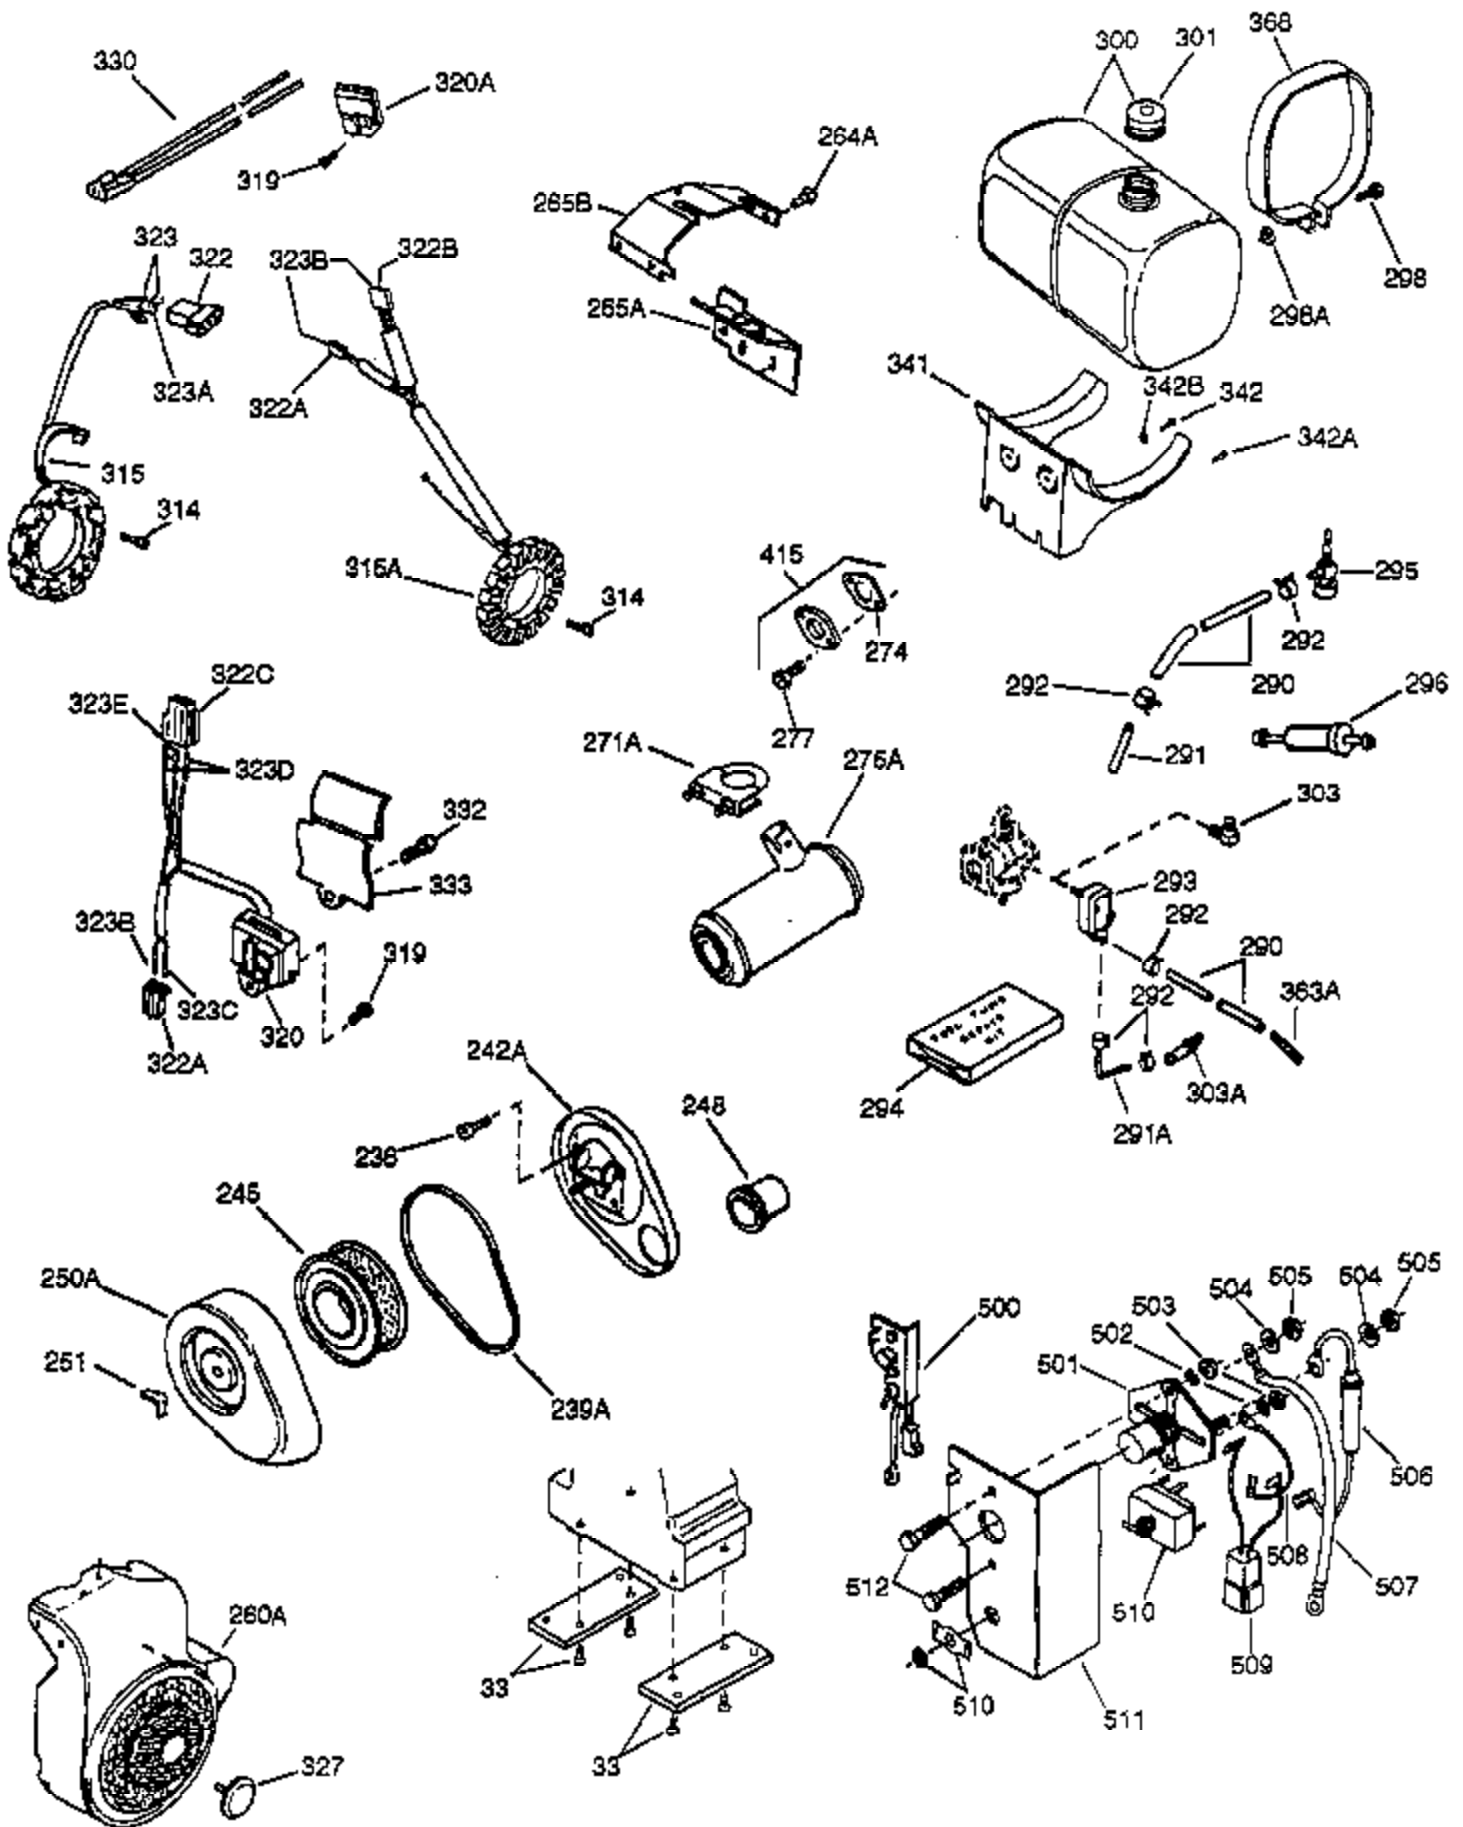

Ref #	Part Number	Qty	Description
16B	31965	1	Governor Spring Plate
200B	34403	1	Control Bracket
238	650399	4	Screw, 10-32 x 5/8"
239A	34197	1	* Air Cleaner Gasket
242A	35473	1	Air Cleaner Bracket
245	32008	1	Air Cleaner Element
248	34194A	1	Air Cleaner Tube
251	650513	1	Wing Nut, 1/4-20
261A	650751	1	Screw, 1/4-20 x 7/16"
274	33515A	1	* Exhaust Gasket
290	29774	1	Fuel Line
292	26460	4	Fuel Line Clamp
293	35807	1	Fuel Pump (Incl. 294)
294	35791	1	Fuel Pump Repair Kit
303A	29634	1	Fuel Line Fitting
314	650521	2	Screw, 10-32 x 1-1/8"
315	610902	1	Alternator Coil (20 Amp)(Incl. 322,32 3&323A)
319	30063	1	Screw, Torx T-30, 1/4-20 x 1/2"
320	610996	1	Regulator (322A,322C,323B,323C,323D & 323E)
322	611200	1	Connector Body
322C	611202	1	Connector Body
322A	610921	1	Connector Body
323D	610991	1	Terminal
323E	610992	1	Terminal
323	610904	1	Terminal
323A	610905	2	Terminal
323B	610922	1	Terminal
323C	610989	1	Terminal
363A	34148	1	Fuel Line Spring
500	730198	1	Electric Starter Switch (Incl. 501 - 512)