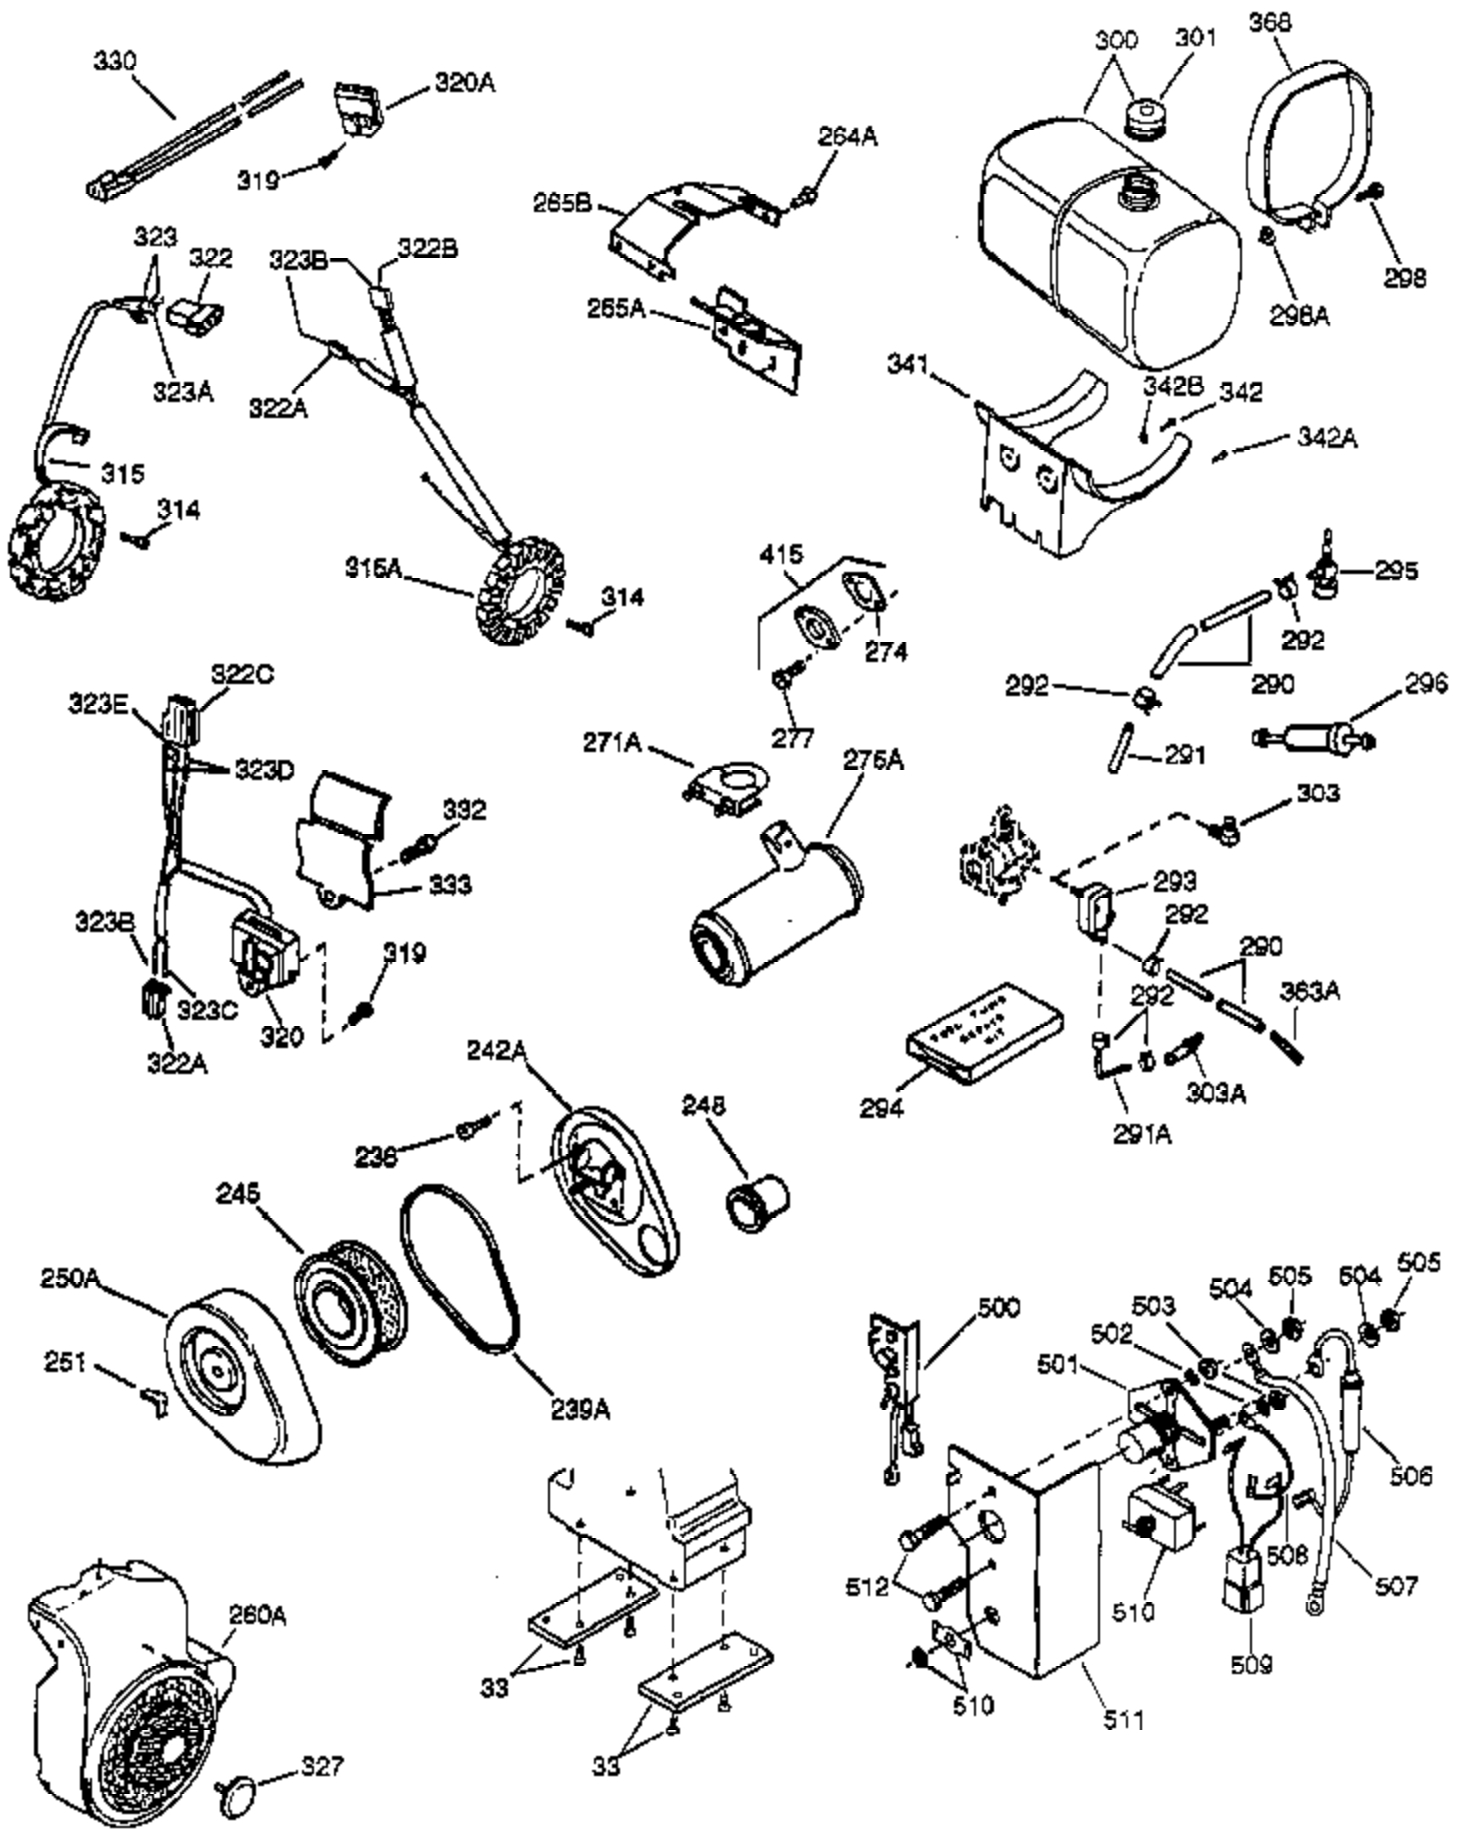

Ref #	Part Number	Qty	Description
16B	31965	1	Governor Spring Plate
200B	34403	1	Control Bracket
238	650399	4	Screw, 10-32 x 5/8"
239A	34197	1	* Air Cleaner Gasket
242A	35473	1	Air Cleaner Bracket
245	32008	1	Air Cleaner Element
248	34194A	1	Air Cleaner Tube
251	650513	1	Wing Nut, 1/4-20
261A	650751	1	Screw, 1/4-20 x 7/16"
274	33515A	1	* Exhaust Gasket
290	29774	1	Fuel Line
292	26460	4	Fuel Line Clamp
293	33715	1	Fuel Pump (Incl. 294)
294	33010	1	Fuel Pump Repair Kit
303A	29634	1	Fuel Line Fitting
314	650521	2	Screw, 10-32 x 1-1/8"
315	610902	1	Alternator Coil (20 Amp)(Incl. 322,32 3&323A)
319	30063	1	Screw, Torx T-30, 1/4-20 x 1/2"
320	610996	1	Regulator (322A,322C,323B,323C,323D & 323E)
322	611200	1	Connector Body
322C	611202	1	Connector Body
322A	610921	1	Connector Body
323D	610991	1	Terminal
323E	610992	1	Terminal
323	610904	1	Terminal
323A	610905	2	Terminal
323B	610922	1	Terminal
323C	610989	1	Terminal
363A	34148	1	Fuel Line Spring
500	730198	1	Electric Starter Switch (Incl. 501 - 512)