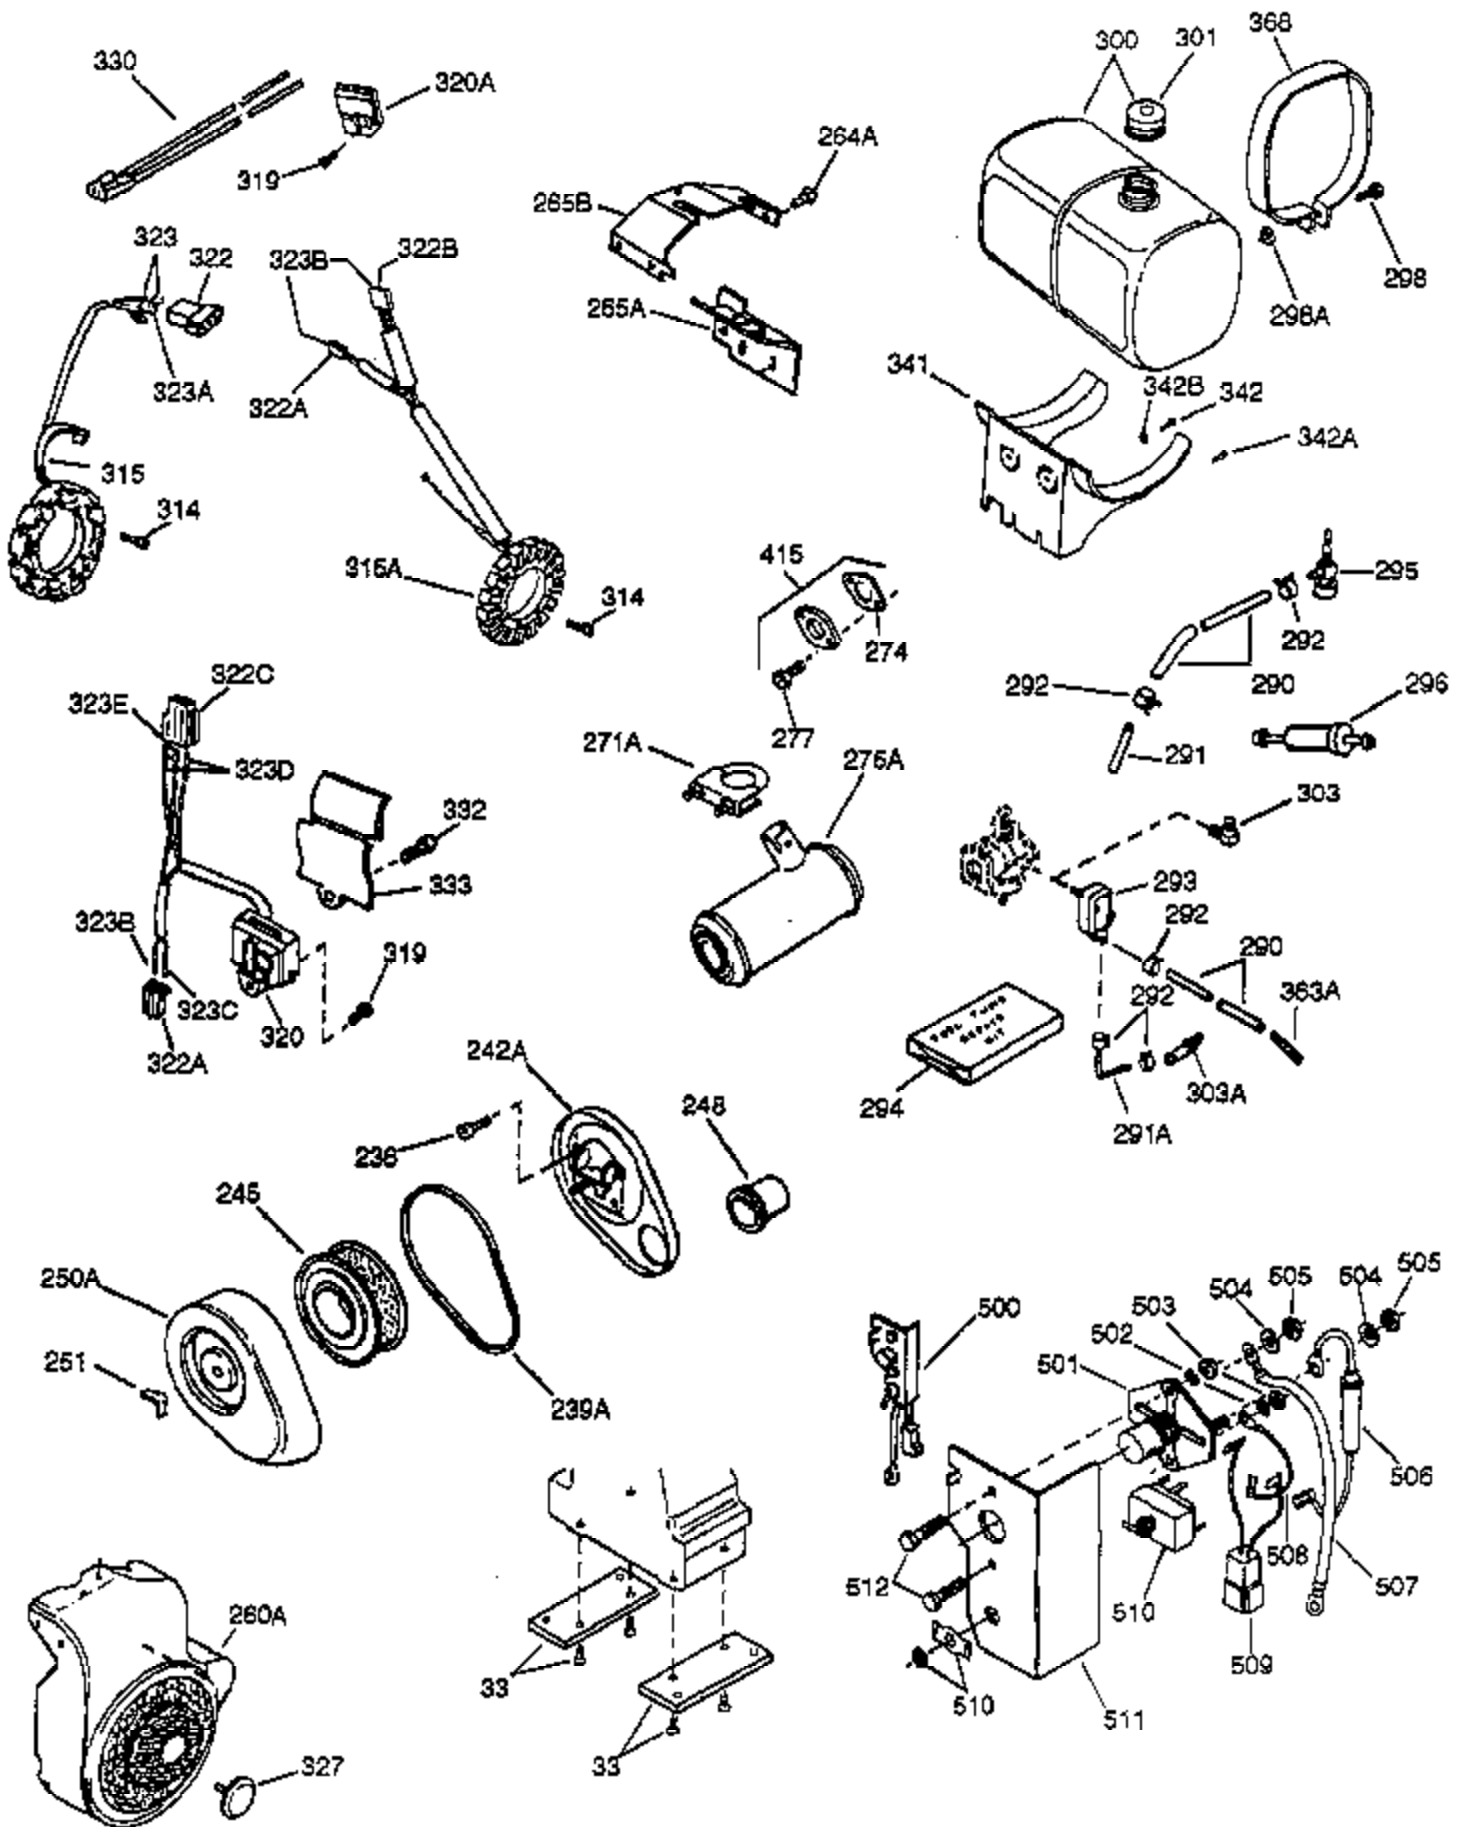

Ref #	Part Number	Qty	Description
16B	31965	1	Governor Spring Plate
200B	34403	1	Control Bracket
238	650399	4	Screw, 10-32 x 5/8"
239A	34197	1	Air Cleaner Gasket
242A	35473	1	Air Cleaner Bracket
245	32008	1	Air Cleaner Element
248	34194A	1	Air Cleaner Tube
251	650513	1	Wing Nut, 1/4-20
261A	650751	1	Screw, 1/4-20 x 7/16"
274	33515A	1	* Exhaust Gasket
290	29774	1	Fuel Line
291	30962	1	Fuel Line
292	26460	4	Fuel Line Clamp
293	35807	1	Fuel Pump (Incl. 294)
294	35791	1	Fuel Pump Repair Kit
295	29683	1	Fuel Shut-Off Valve
298A	650456	1	Lock Nut, 1/4-20
298	650488	1	Screw, 1/4-20 x 1-1/4"
300	33979	1	Fuel Tank (Incl. 301)
301	33032	1	Fuel Cap
303A	29634	1	Fuel Line Fitting
314	650521	2	Screw, 10-32 x 1-1/8"
315	610902	1	Alternator Coil (20 Amp)(Incl. 322,32 3&323A)
319	30063	1	Screw, Torx T-30, 1/4-20 x 1/2"
320	610996	1	Regulator (322A,322C,323B,323C,323D & 323E)
322A	610921	1	Connector Body
322C	611202	1	Connector Body
322	611200	1	Connector Body
323D	610991	1	Terminal
323E	610992	1	Terminal
323	610904	1	Terminal
323A	610905	2	Terminal
323B	610922	1	Terminal
323C	610989	1	Terminal
341	33978	1	Fuel Tank Bracket
342A	650785	2	Screw, 5/16-18 x 5/8"
342	650786	2	Screw, 1/4-20 x 5/8"
342B	650787	2	Belleville Washer
355	590452	1	Starter Handle
363A	34148	1	Fuel Line Spring
368	33980	2	Fuel Tank Strap
500	730198	1	Electric Starter Switch (Incl. 501 - 512)