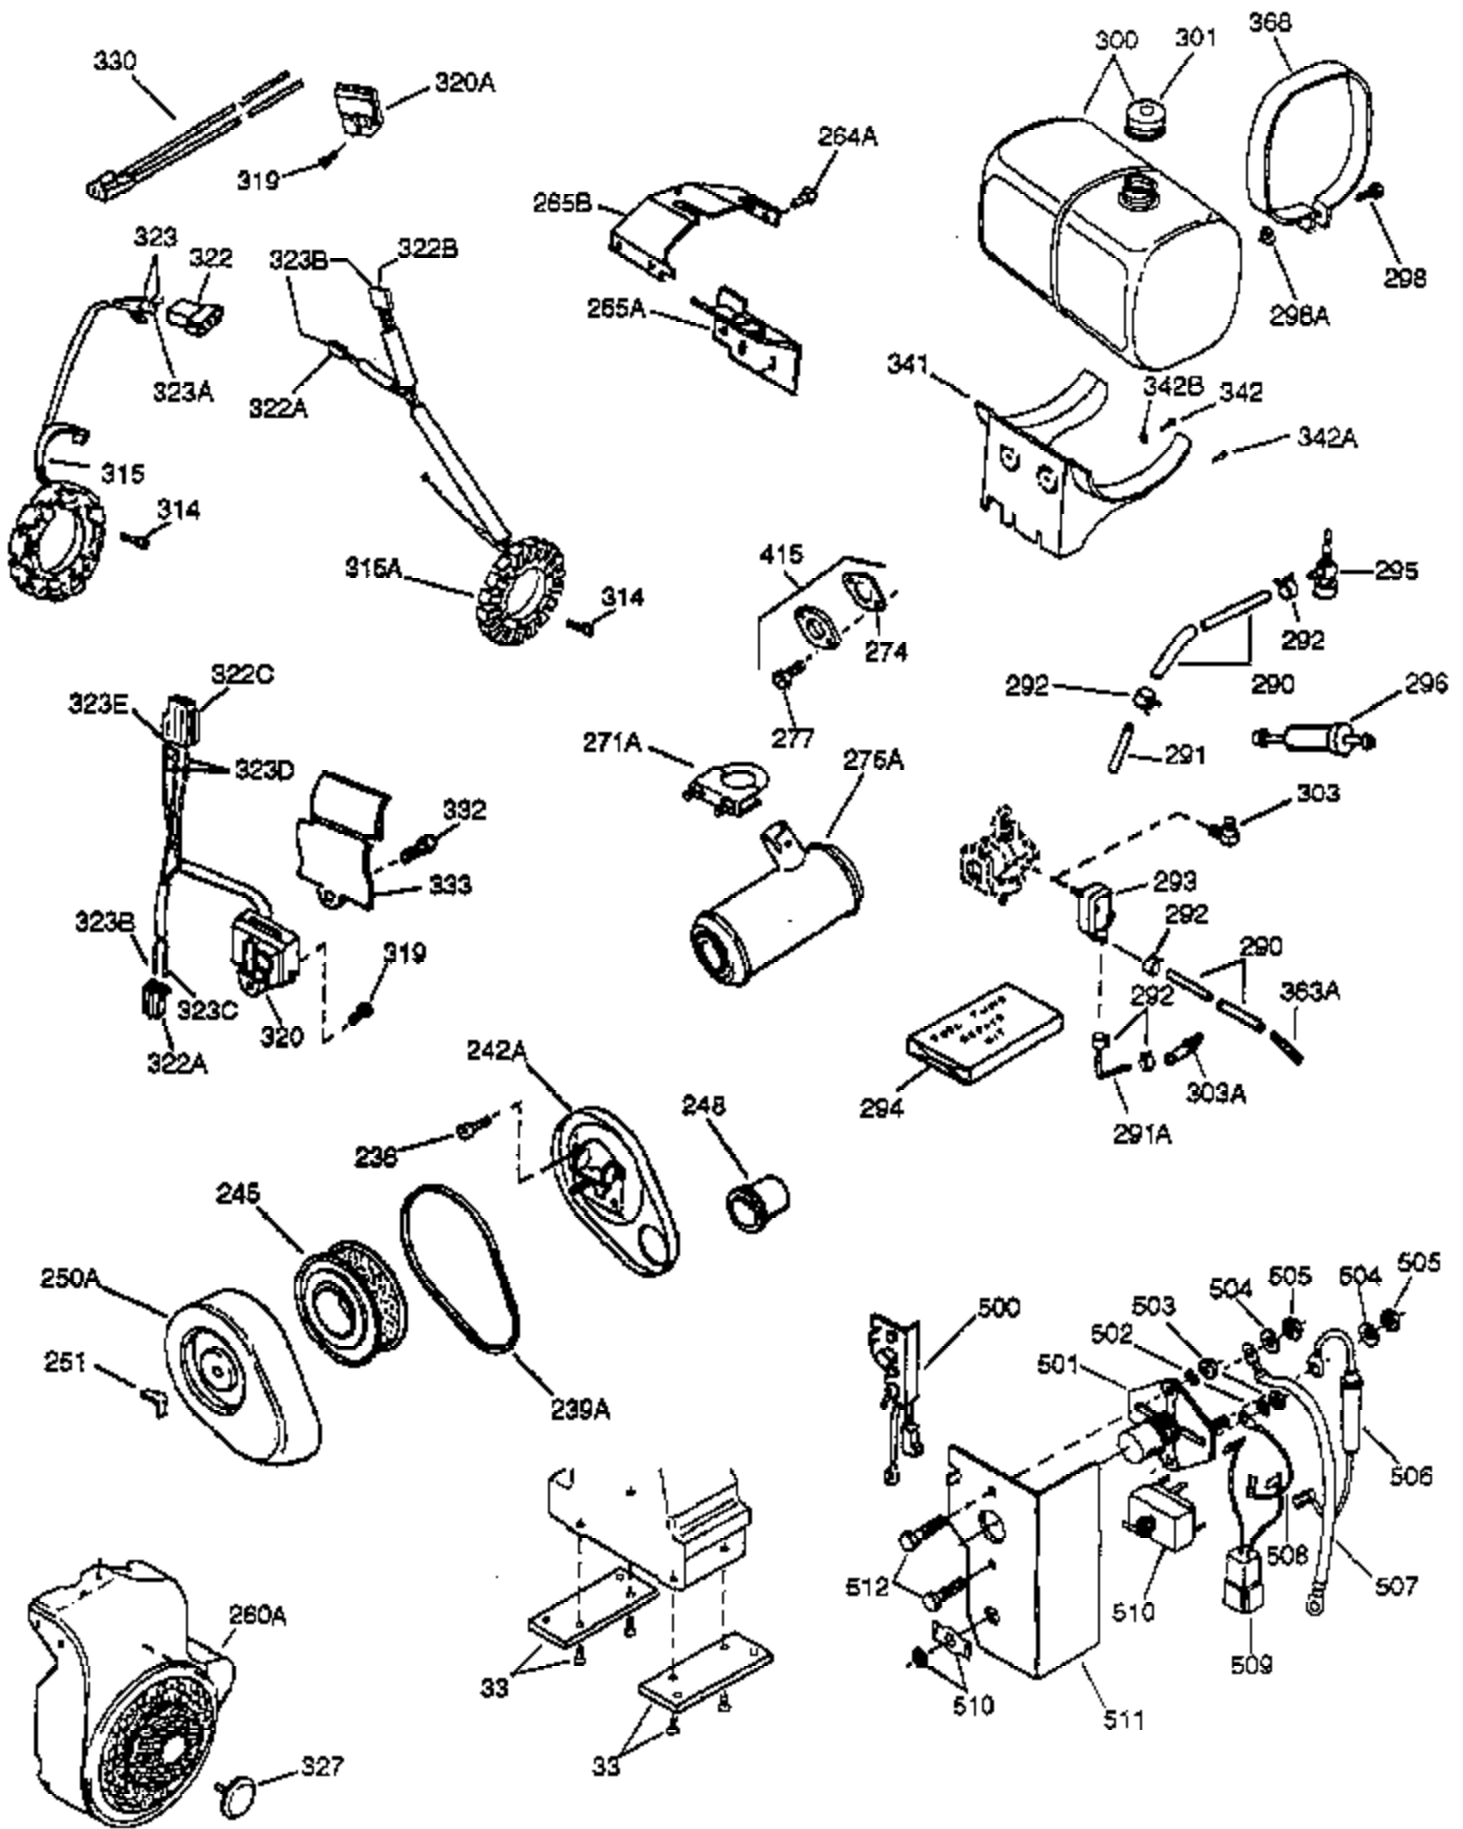

Ref #	Part Number	Qty	Description
16B	31965	1	Governor Spring Plate
200B	34403	1	Control Bracket
238	650399	4	Screw, 10-32 x 5/8"
239A	34197	1	Air Cleaner Gasket
242A	35473	1	Air Cleaner Bracket
245	32008	1	Air Cleaner Element
248	34194A	1	Air Cleaner Tube
251	650513	1	Wing Nut, 1/4-20
261A	650751	1	Screw, 1/4-20 x 7/16"
274	33515A	1	* Exhaust Gasket
290	29774	1	Fuel Line
291	30962	1	Fuel Line
292	26460	4	Fuel Line Clamp
293	32959	1	Fuel Pump (Incl. 294)
294	33010	1	Fuel Pump Repair Kit
295	29683	1	Fuel Shut-Off Valve
298A	650456	1	Lock Nut, 1/4-20
298	650488	1	Screw, 1/4-20 x 1-1/4"
300	33979	1	Fuel Tank (Incl. 301)
301	33032	1	Fuel Cap
303A	29634	1	Fuel Line Fitting
314	650521	2	Screw, 10-32 x 1-1/8"
315	610902	1	Alternator Coil (20 Amp)(Incl. 322,32 3&323A)
319	30063	1	Screw, Torx T-30, 1/4-20 x 1/2"
320	610996	1	Regulator (322A,322C,323B,323C,323D & 323E)
322A	610921	1	Connector Body
322C	611202	1	Connector Body
322	611200	1	Connector Body
323D	610991	1	Terminal
323E	610992	1	Terminal
323	610904	1	Terminal
323A	610905	2	Terminal
323B	610922	1	Terminal
323C	610989	1	Terminal
341	33978	1	Fuel Tank Bracket
342A	650785	2	Screw, 5/16-18 x 5/8"
342	650786	2	Screw, 1/4-20 x 5/8"
342B	650787	2	Belleville Washer
355	590452	1	Starter Handle
363A	34148	1	Fuel Line Spring
368	33980	2	Fuel Tank Strap
500	730198	1	Electric Starter Switch (Incl. 501 - 512)