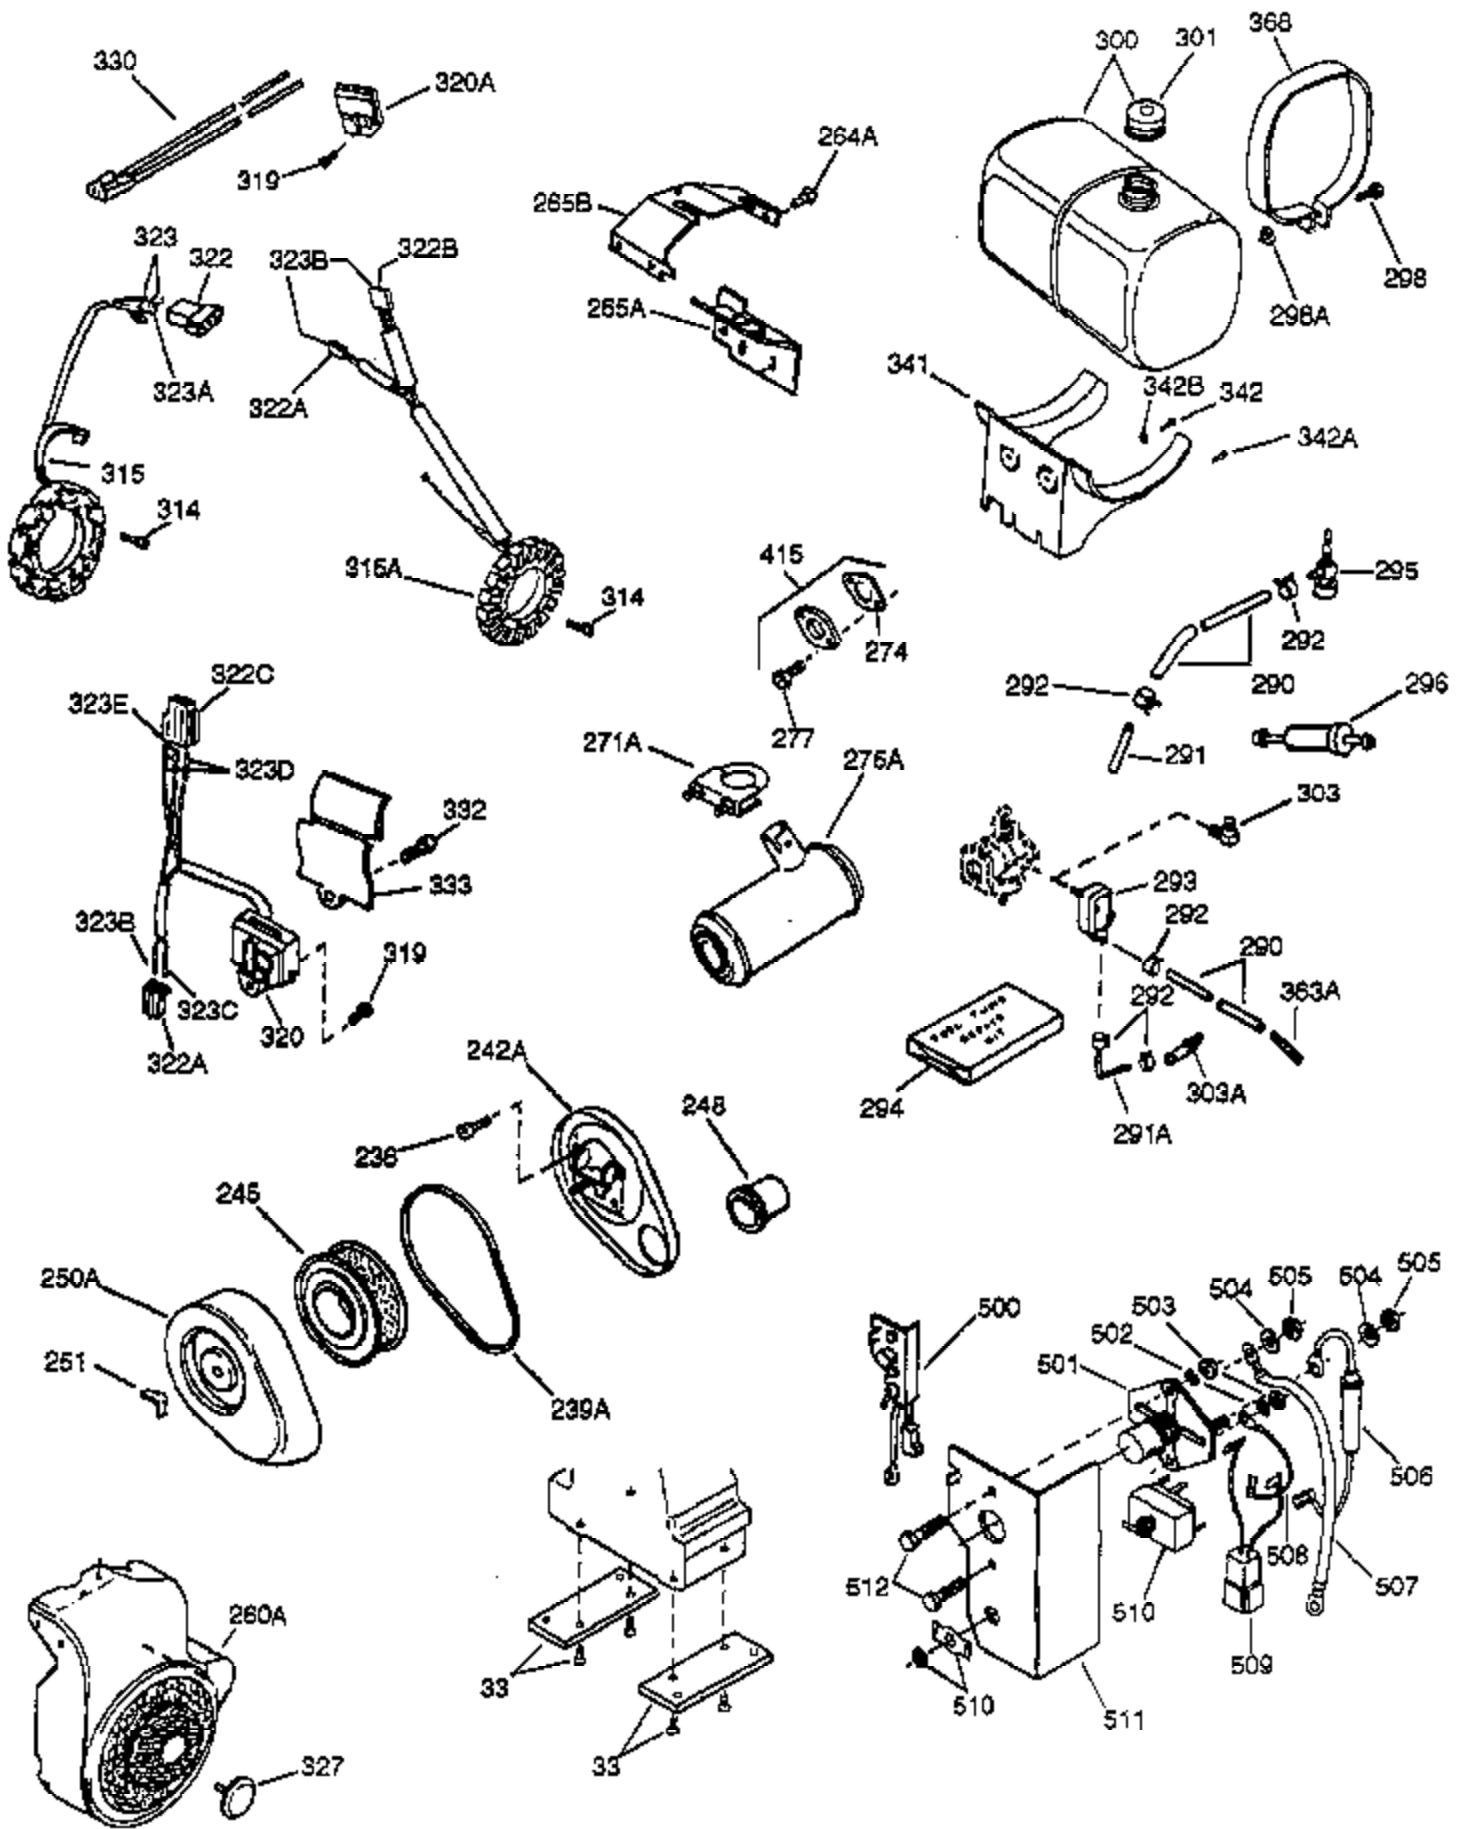

Engine Parts List #2

Ref #	Part Number	Qty	Description
16B	31965	1	Governor Spring Plate
238	650399	4	Screw, 10-32 x 5/8"
245	32008	1	Air Cleaner Element
251	650513	1	Wing Nut, 1/4-20
261A	650751	1	Screw, 1/4-20 x 7/16"
274	33515A	1	* Exhaust Gasket
290	29774	1	Fuel Line
290	29774	1	Fuel Line
292	26460	2	Fuel Line Clamp
292	26460	2	Fuel Line Clamp
293	35807	1	Fuel Pump (Incl. 294)
294	35791	1	Fuel Pump Repair Kit
303A	29634	1	Fuel Line Fitting
355	590452	1	Starter Handle
363A	34148	1	Fuel Line Spring
436B	650399	2	Screw, 10-32 x 5/8"