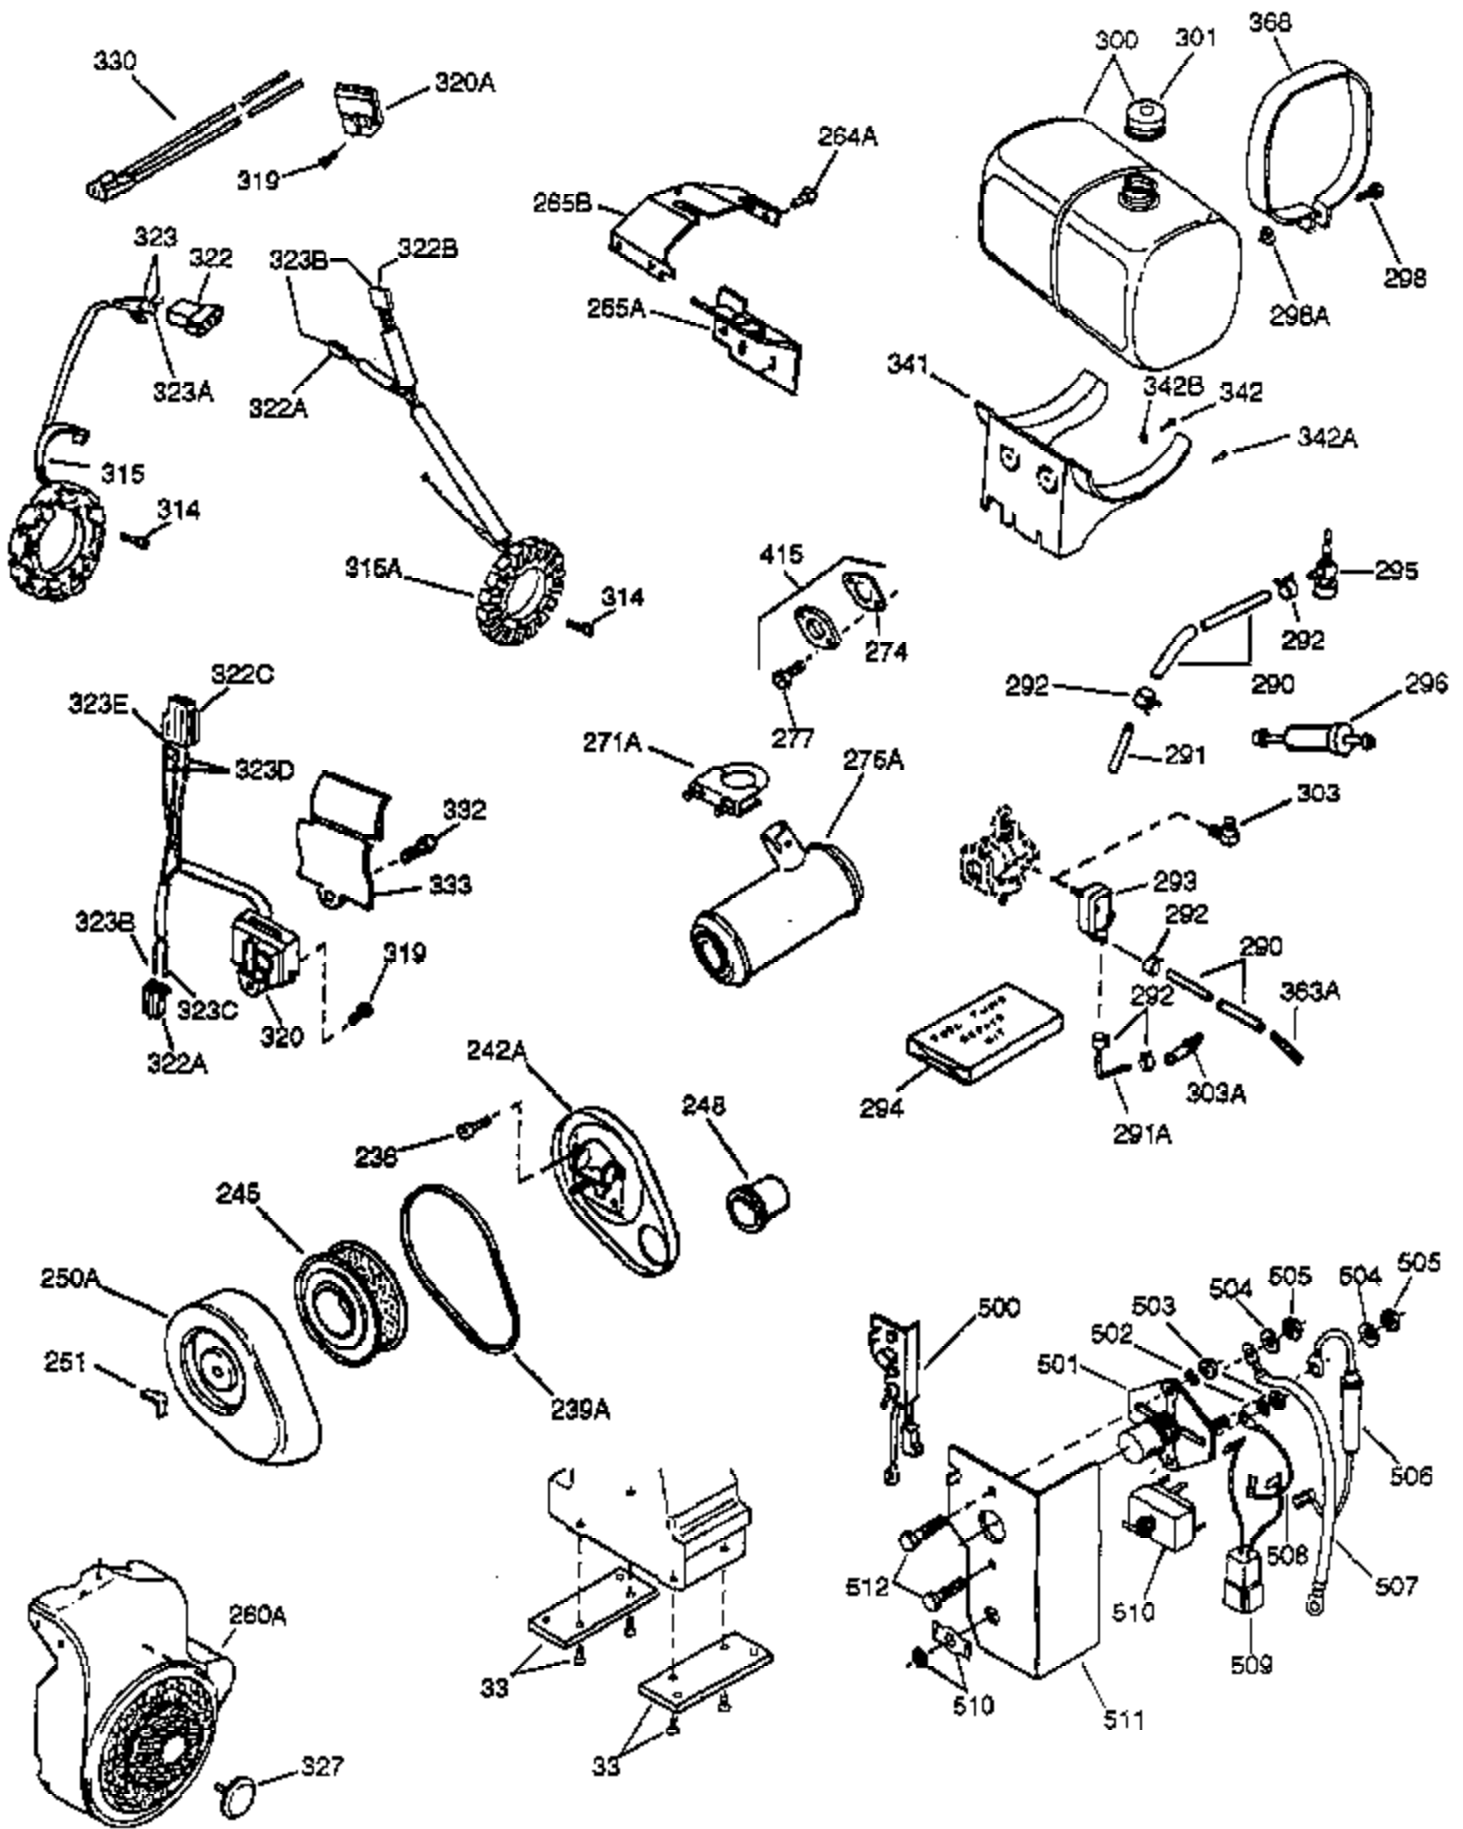

Ref #	Part Number	Qty	Description
16B	31965	1	Governor Spring Plate
238	650399	4	Screw, 10-32 x 5/8"
245	32008	1	Air Cleaner Element
251	650513	1	Wing Nut, 1/4-20
261A	650751	1	Screw, 1/4-20 x 7/16"
274	33515A	1	* Exhaust Gasket
290	29774	1	Fuel Line
292	26460	2	Fuel Line Clamp
293	32959	1	Fuel Pump (Incl. 294)
294	33010	1	Fuel Pump Repair Kit
303A	29634	1	Fuel Line Fitting
355	590452	1	Starter Handle
363A	34148	1	Fuel Line Spring
436B	650399	2	Screw, 10-32 x 5/8"