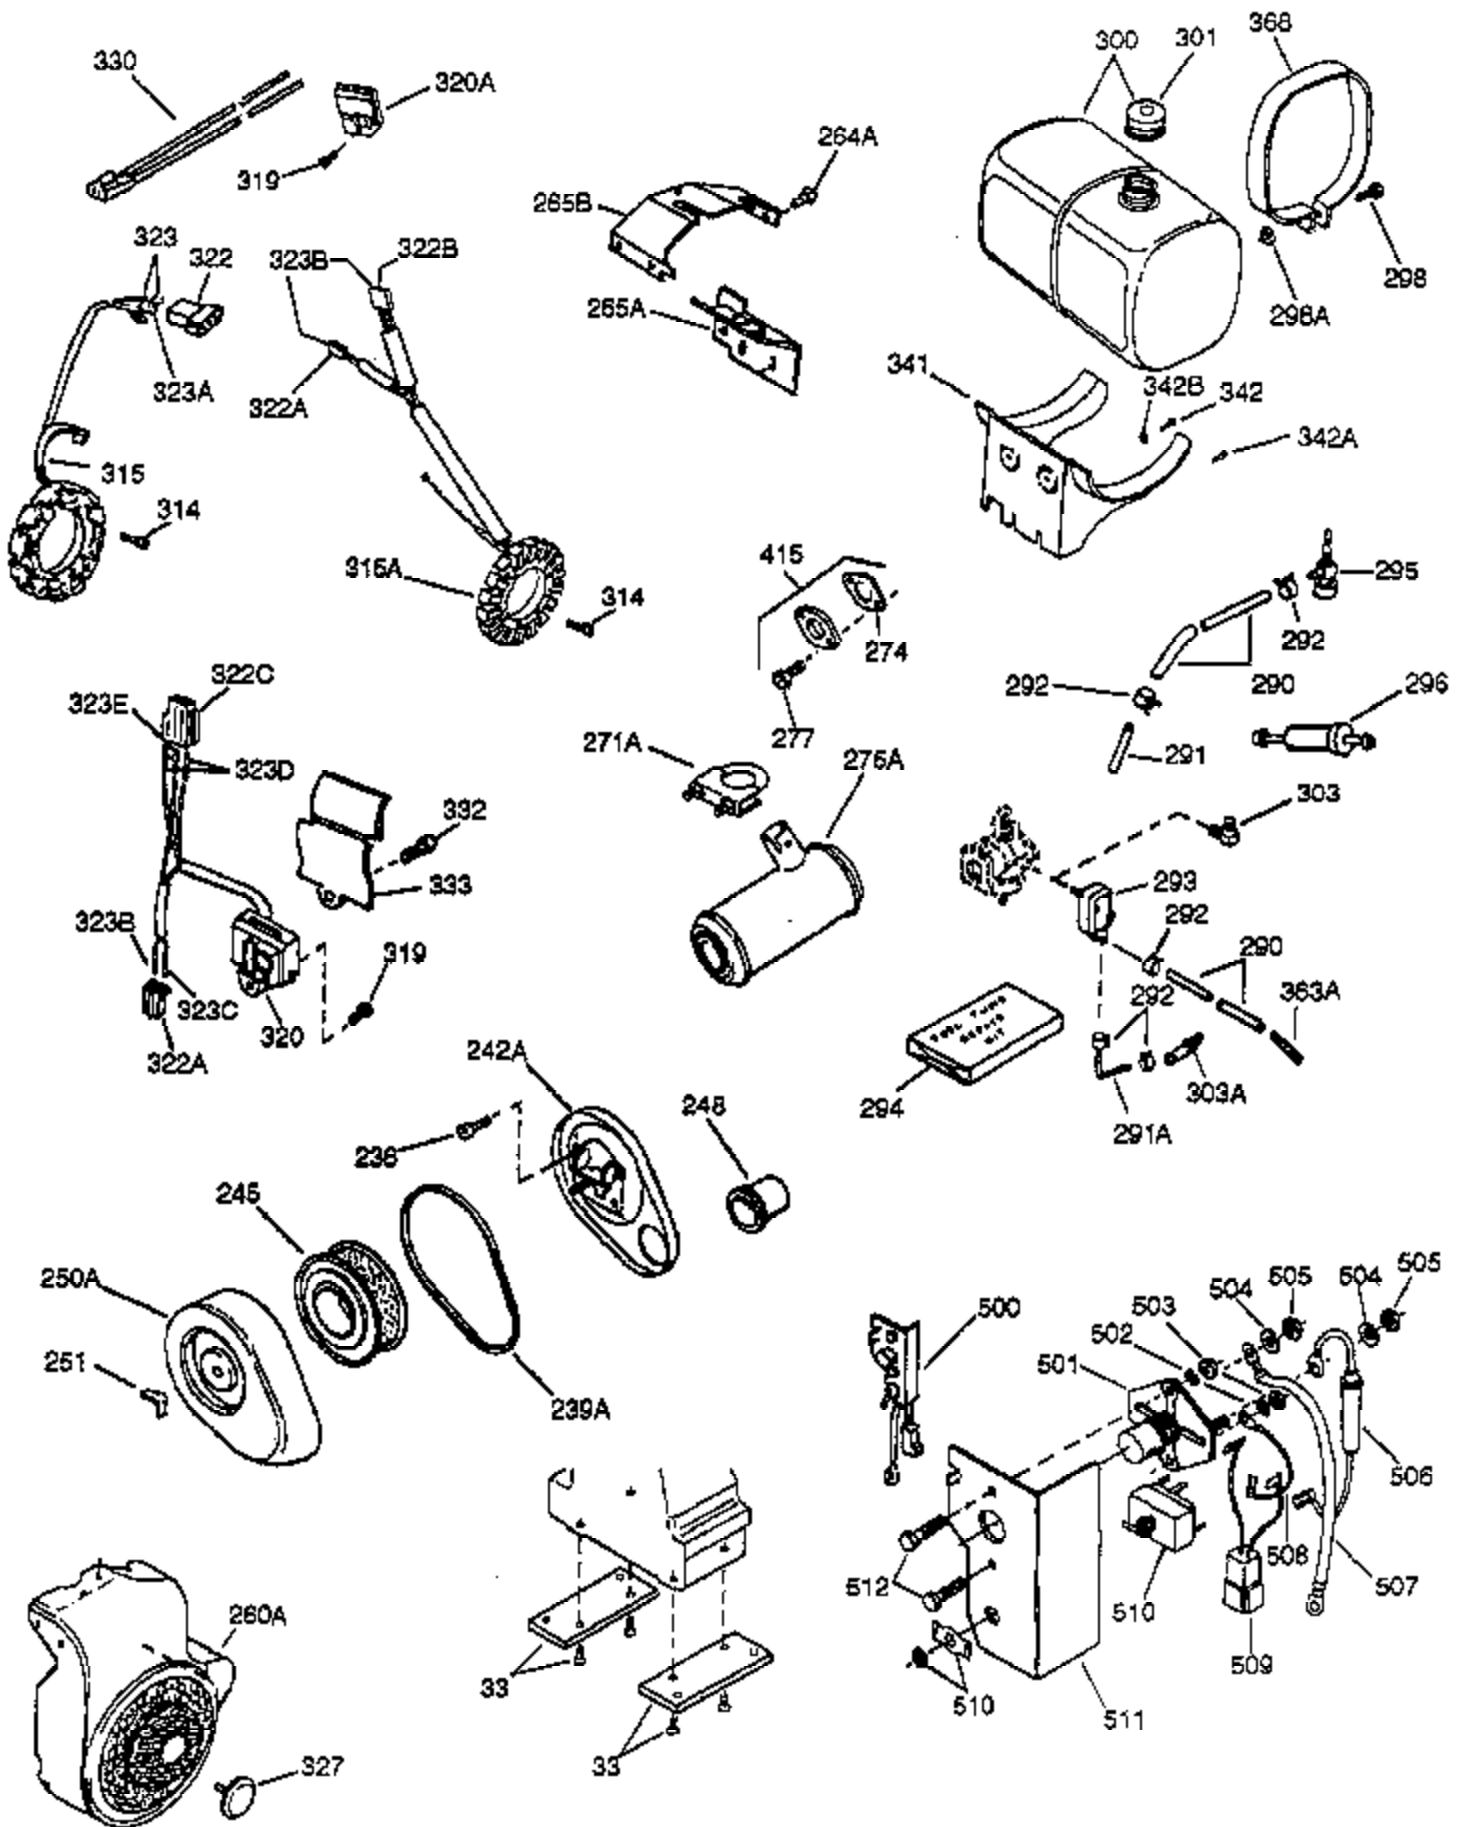

Ref #	Part Number	Qty	Description
16B	31965	1	Governor Spring Plate
238	650399	4	Screw, 10-32 x 5/8"
239A	34197	1	Air Cleaner Gasket
242A	35473	1	Air Cleaner Bracket
245	32008	1	Air Cleaner Element
248	34194A	1	Air Cleaner Tube
251	650513	1	Wing Nut, 1/4-20
261A	650751	1	Screw, 1/4-20 x 7/16"
264A	650128	2	Screw, 10-24 x 1/2"
265B	34413	1	Cylinder Head Cover (upper)
265A	34283	1	Cylinder Head Cover
274	33515A	1	* Exhaust Gasket
290	29774	1	Fuel Line
292	26460	2	Fuel Line Clamp
293	32959	1	Pulse Pump (Incl. 294)
294	33010	1	Pulse Pump Repair Kit
303A	29634	2	Fuel Line Fitting
314	650521	2	Screw, 10-32 x 1-1/8"
315	610902	1	Alternator Coil (20 Amp)(Incl. 322,32 3&323A)
319	30063	1	Screw, Torx T-30, 1/4-20 x 1/2"
320	610996	1	Regulator (Incl. 322A,322C,323B,323C, 232D&323E)
322C	611202	1	Connector Body
322A	610921	1	Connector Body
322	611200	1	Connector Body
323E	610992	1	Terminal
323	610904	1	Terminal
323A	610905	2	Terminal
323B	610922	1	Terminal
323C	610989	1	Terminal
323D	610991	1	Terminal
355	590452	1	Starter Handle
363A	34148	1	Fuel Line Spring