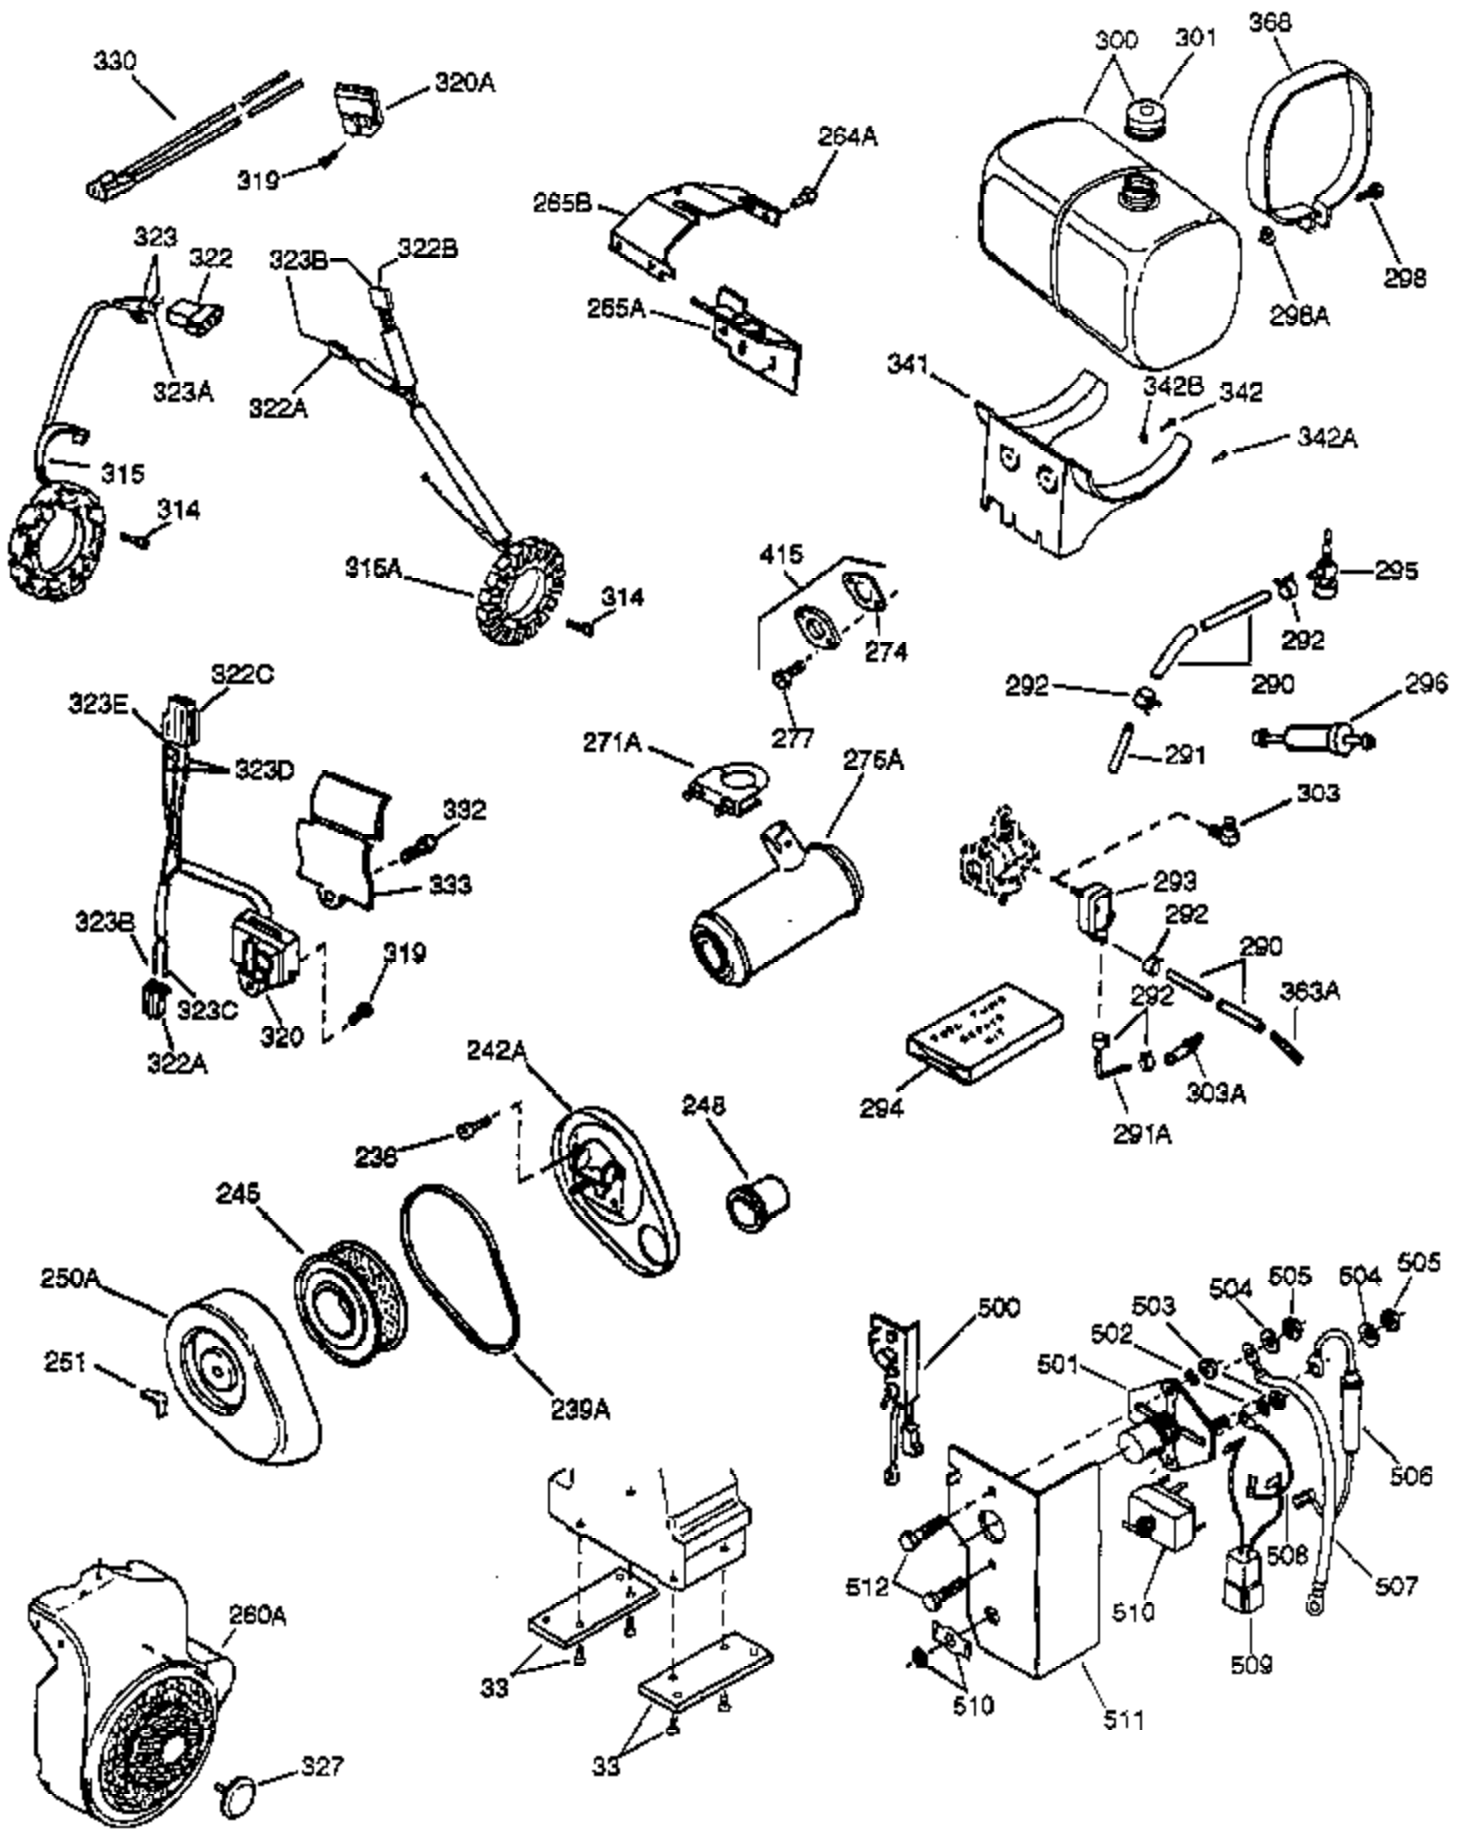

Ref #	Part Number	Qty	Description
16B	31965	1	Governor Spring Plate
238	650399	4	Screw, 10-32 x 5/8"
245	32008	1	Air Cleaner Element
251	650513	1	Wing Nut, 1/4-20
261A	650751	1	Screw, 1/4-20 x 7/16"
263	34148	1	Fuel Line Spring
274	33515A	1	* Exhaust Gasket
290	29774	1	Fuel Line
292	26460	2	Fuel Line Clamp
293	33715	1	Fuel Pump (Incl. 294)
294	33010	1	fuel Pump Repair Kit
303A	29634	1	Fuel Line Fitting
314	650521	2	Screw, 10-32 x 1-1/8"
315	610902	1	Alternator Coil (20 Amp)(Incl. 322,32 3&323A)
319	30063	1	Screw, Torx T-30, 1/4-20 x 1/2"
320	610996	1	Regulator (Incl. 322A,322C,323B,323C, 323D&323E)
322C	611202	1	Connector
322	611201	1	Connector Body
322A	610921	1	Connector
323	610904	1	Terminal
323A	610905	2	Terminal
323B	610922	1	Terminal
323C	610989	1	Terminal
323D	610991	1	Terminal
323E	610992	1	Terminal
330	34393	1	Alternator Adapter Cord Ass'y