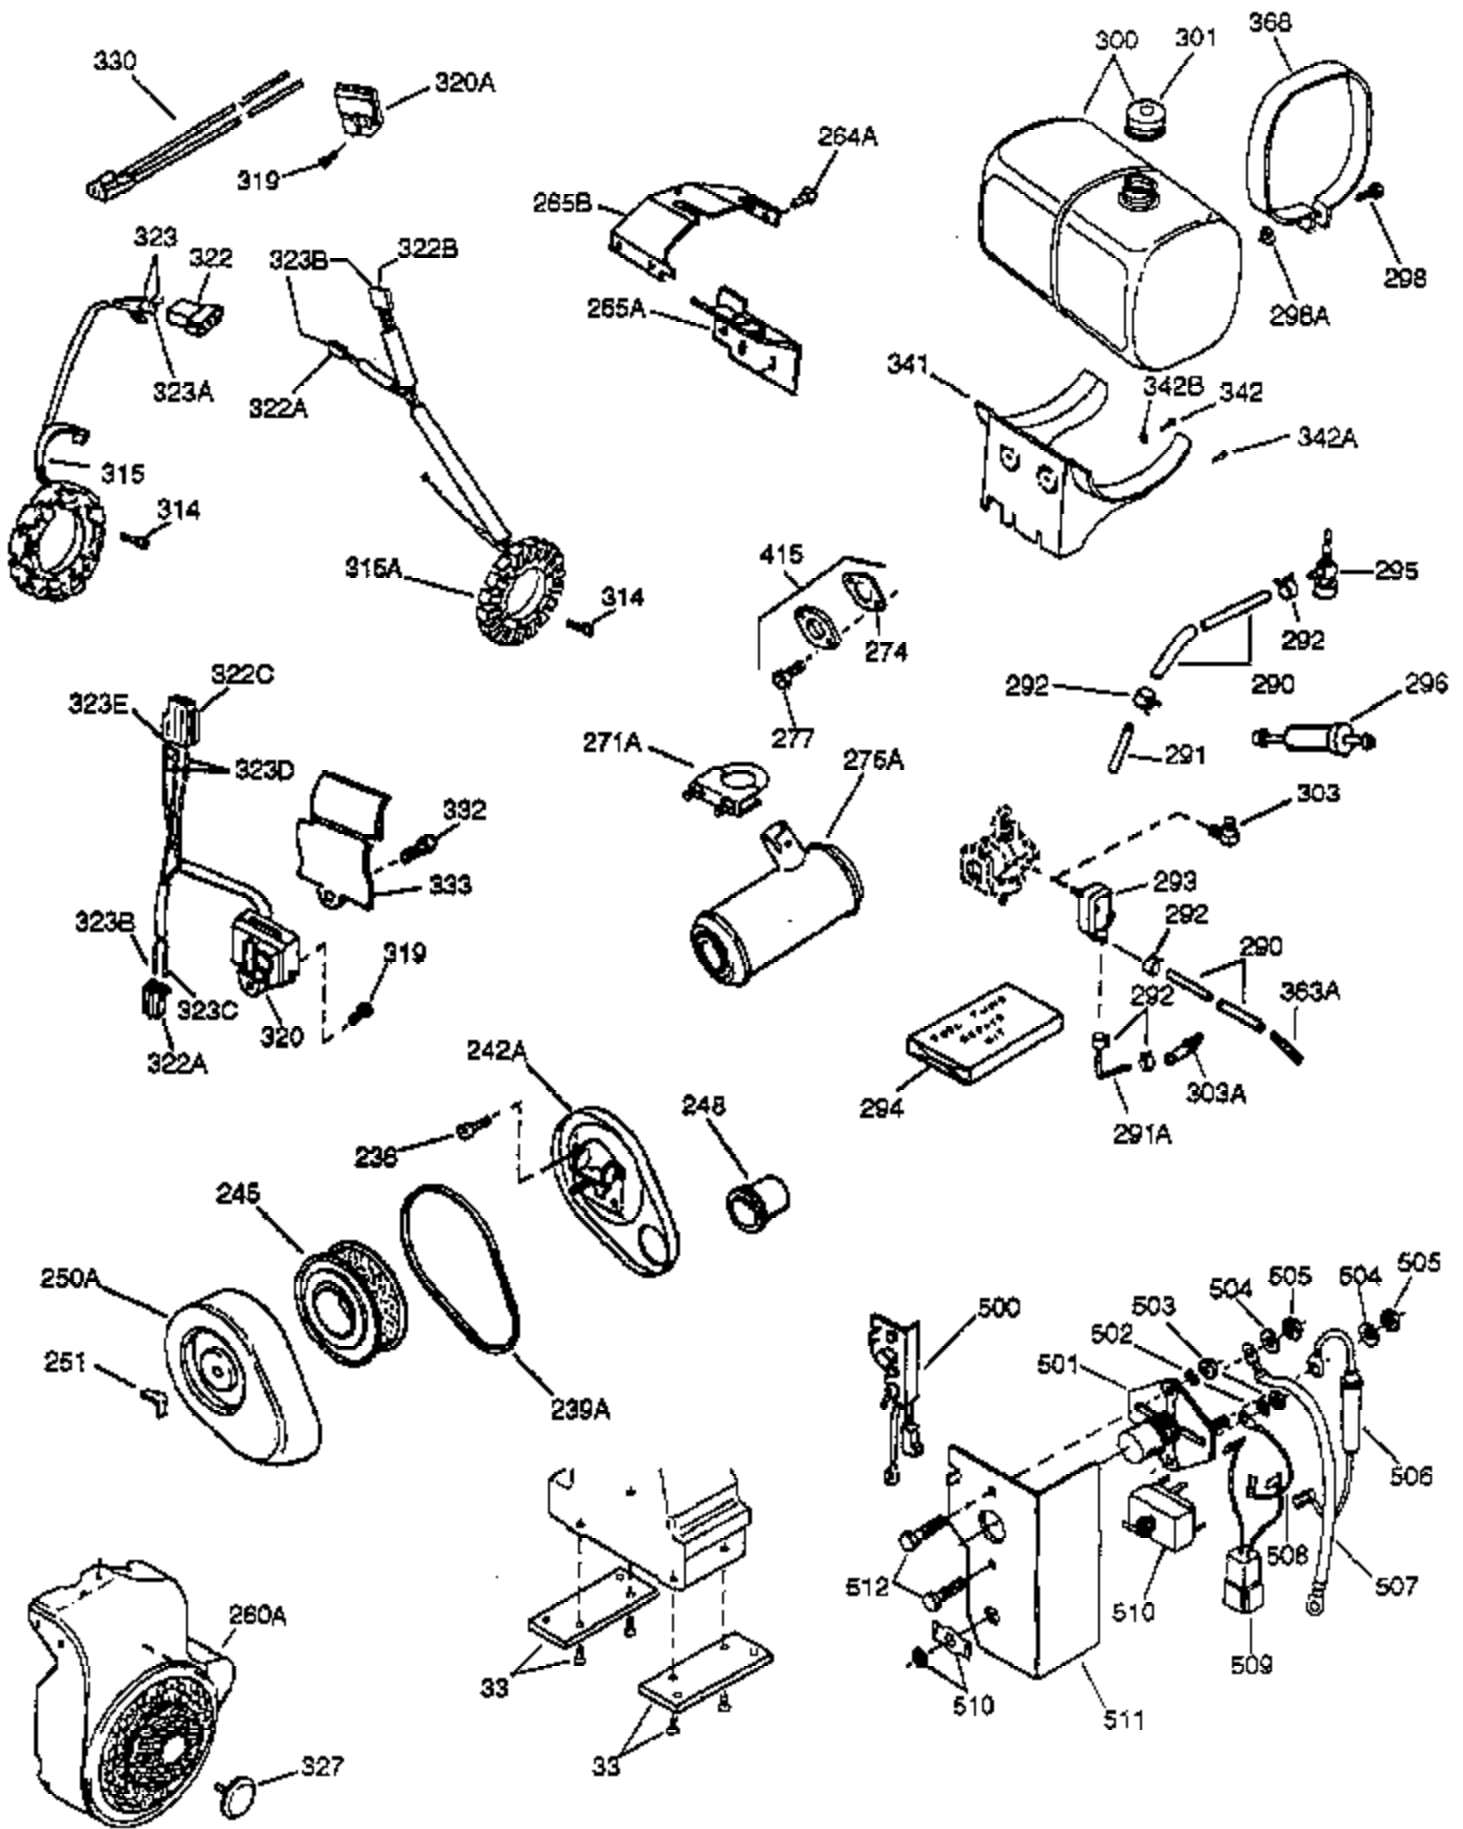

Ref #	Part Number	Qty	Description
16B	31965	1	Governor Spring Plate
238	650399	4	Screw, 10-32 x 5/8"
239A	34197	1	Air Cleaner Gasket
242A	35473	1	Air Cleaner Bracket
245	32008	1	Air Cleaner Element
248	34194A	1	Air Cleaner Tube
251	650513	1	Wing Nut, 1/4-20
261A	650751	1	Screw, 1/4-20 x 7/16"
274	33515A	1	* Exhaust Gasket
303	29634	1	Fuel Fitting
355	590452	1	Starter Handle
436B	650399	2	Screw, 10-32 x 5/8"