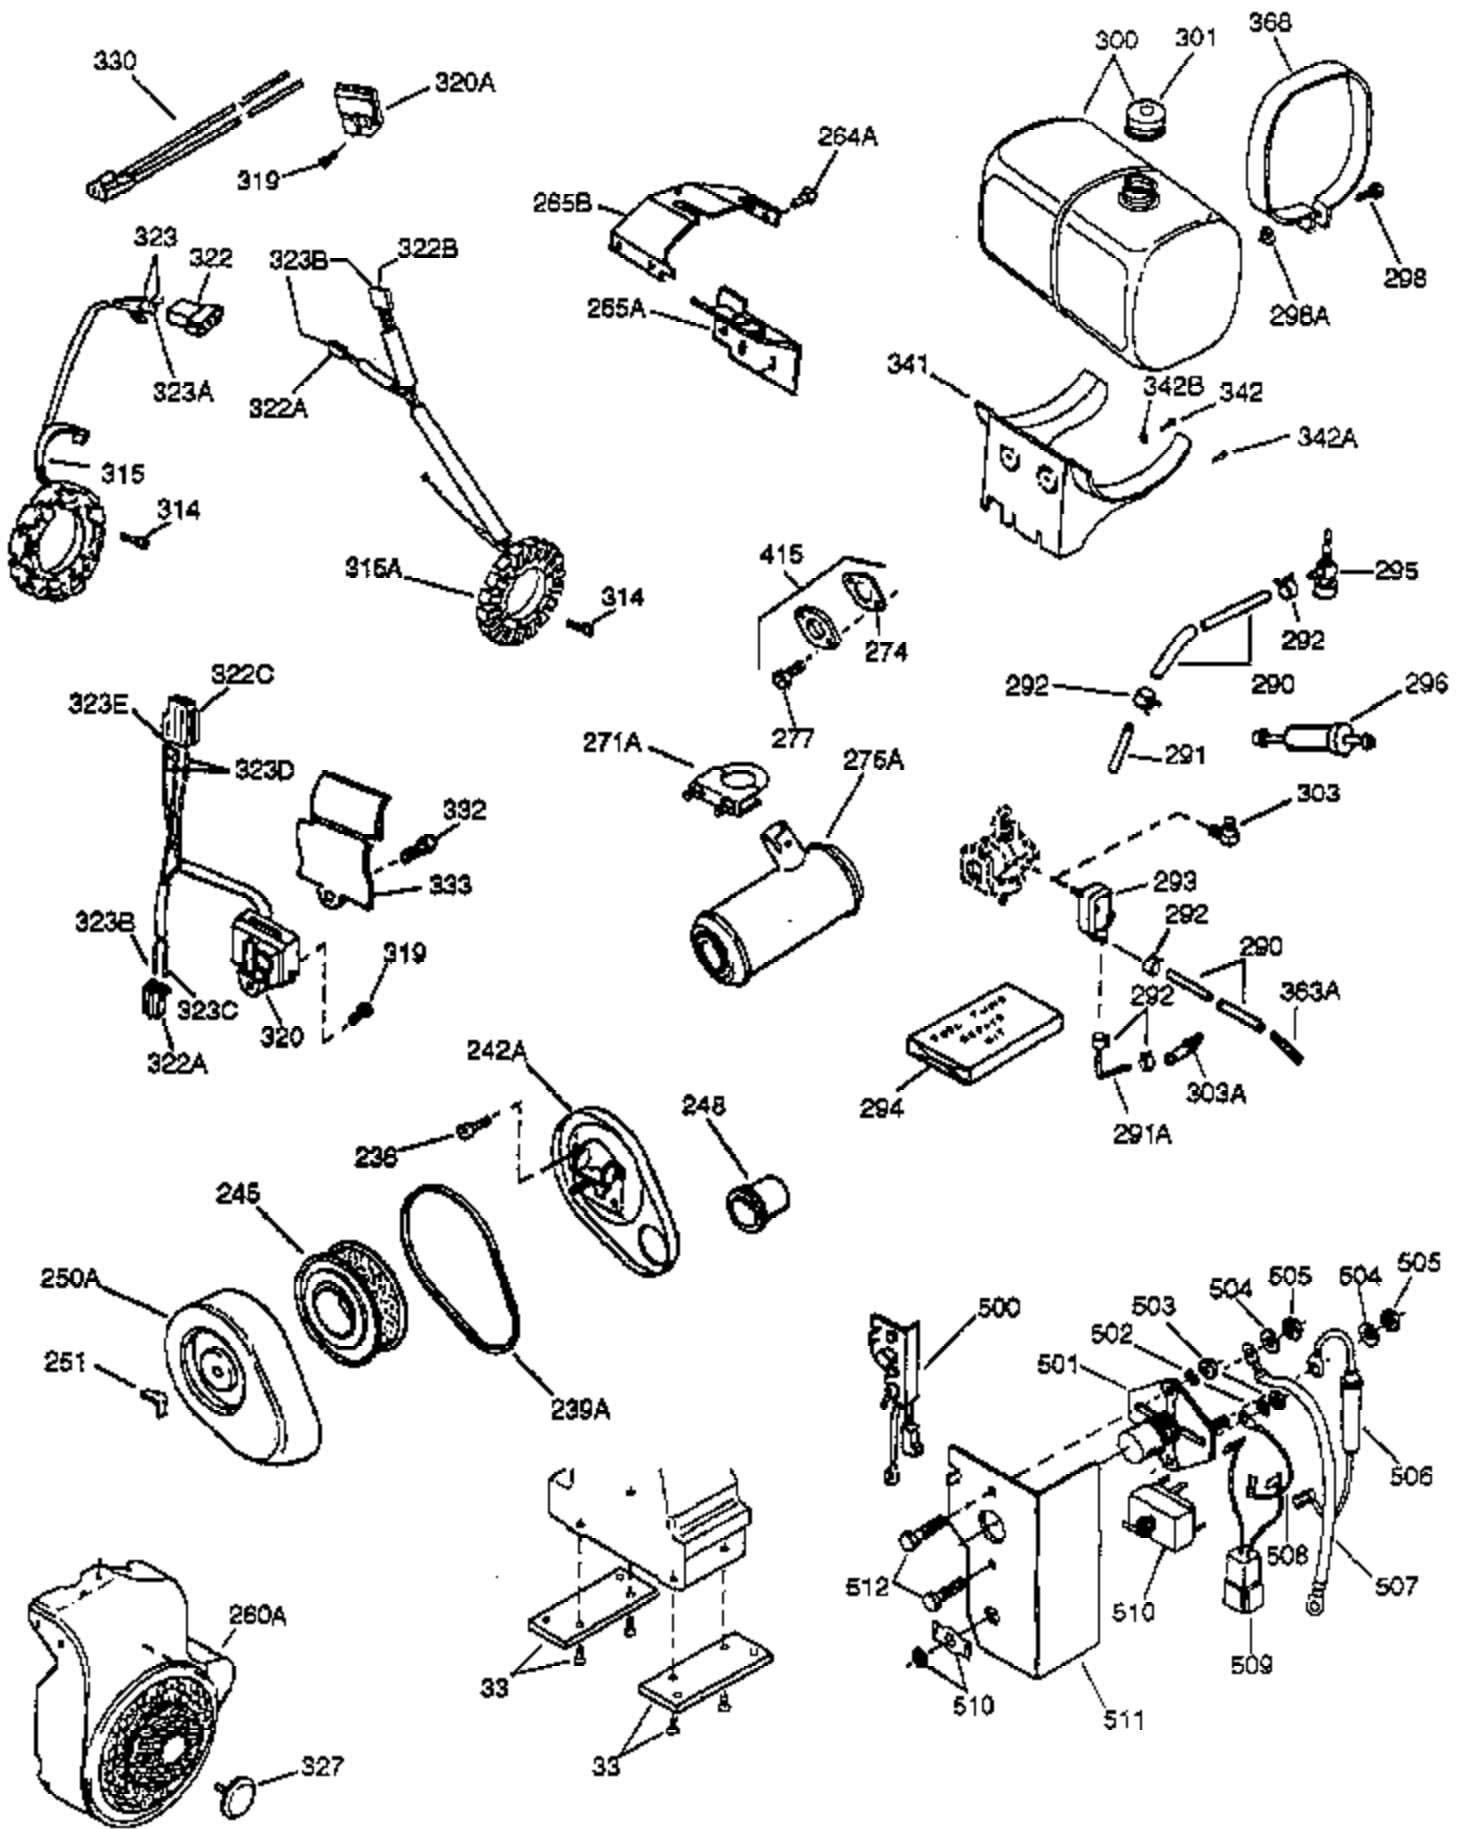

Engine Parts List #2

Ref #	Part Number	Qty	Description
16B	31965	1	Governor Spring Plate
238	650399	4	Screw, 10-32 x 5/8"
245	32008	1	Air Cleaner Element
251	650513	1	Wing Nut, 1/4-20
261A	650751	1	Screw, 1/4-20 x 7/16"
290	29774	1	Fuel Line
291	30962	1	Fuel Line
292	26460	4	Fuel Line Clamp
293	33715	1	Pulse Pump (Incl. 294)
294	35791	1	Pulse Pump Repair Kit
295	29683	1	Fuel Shut-Off Valve
298A	650456	1	Lock Nut, 1/4-20
298	650488	1	Screw, 1/4-20 x 1-1/4"
300	33979	1	Fuel Tank (Incl. 301)
301	33032	1	Fuel Cap
303A	29634	1	Fuel Line Fitting
341	33978	1	Fuel Tank Bracket
342	650786	2	Screw, 1/4-20 x 5/8"
342A	650785	2	Screw, 5/16-18 x 5/8"
342B	650787	2	Belleville Washer
363A	34148	1	Fuel Line Spring
368	33980	2	Fuel Tank Strap
390	590405A	1	Rewind Starter
436B	650399	2	Screw, 10-32 x 5/8"