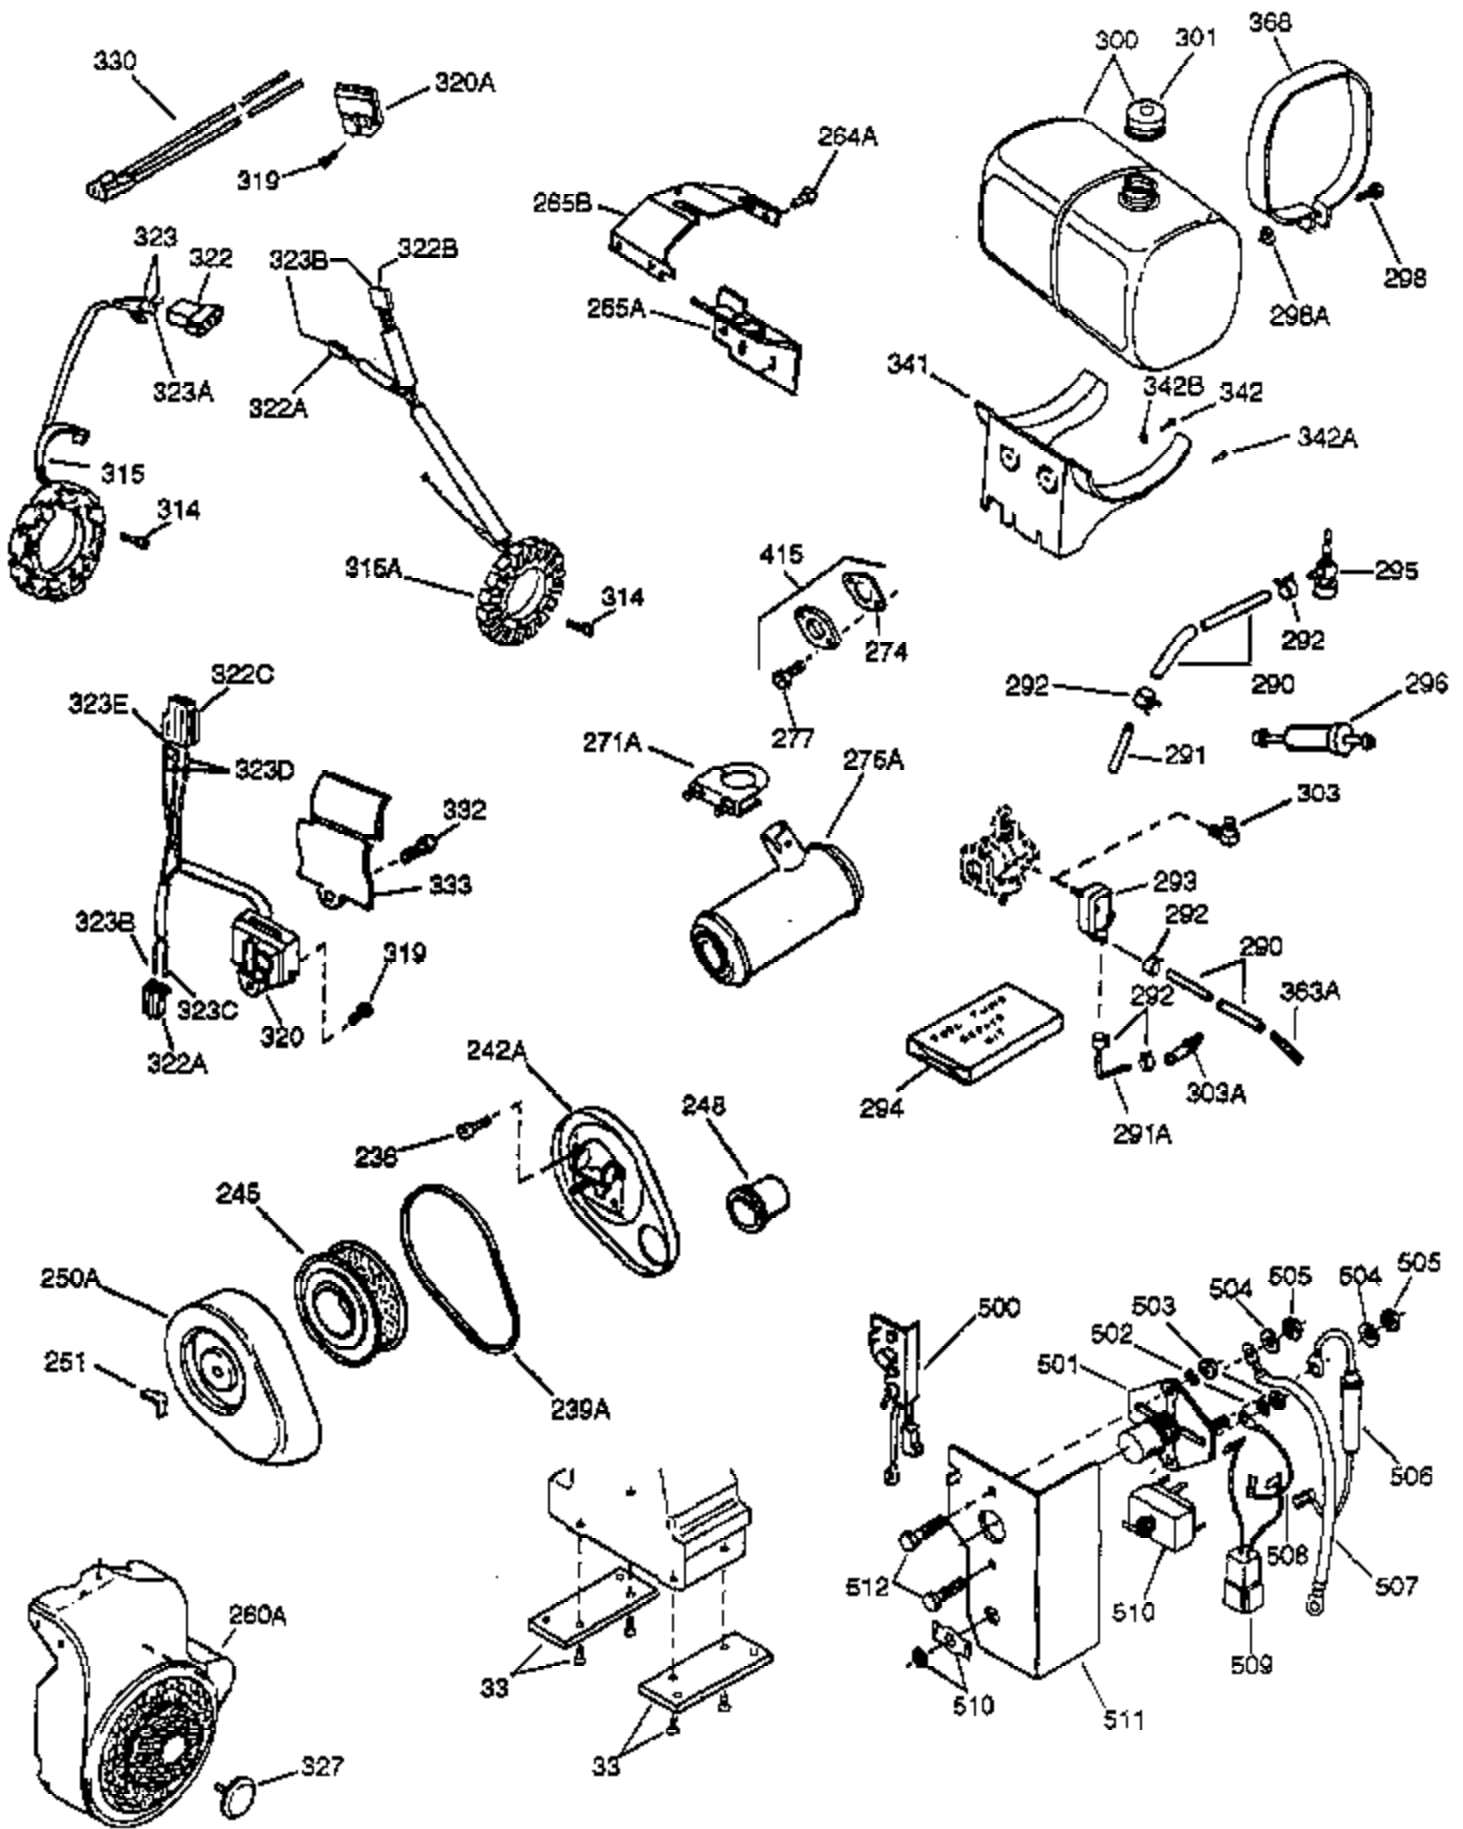

Ref #	Part Number	Qty	Description
16B	31965	1	Governor Spring Plate
200B	34403	1	Speed Control Ass'y
238	650399	4	Screw, 10-32 x 5/8"
239A	34197	1	* Air Cleaner Gasket
242A	35473	1	Air Cleaner Bracket
245	32008	1	Air Cleaner Element
248	34194A	1	Air Cleaner Tube
251	650513	1	Wing Nut, 1/4-20
261A	650751	1	Screw, 1/4-20 x 7/16"
290	29774	1	Fuel Line
291	30962	1	Fuel Line
292	26460	4	Fuel Line Clamp
295	29683	1	Fuel Shut-Off Valve
298	650488	1	Screw, 1/4-20 x 1-1/4"
298A	650456	1	Lock Nut, 1/4-20
300	33979	1	Fuel Tank (Incl. 301)
301	33032	1	Fuel Cap
303A	29634	1	Fuel Line Fitting
314	650521	2	Screw, 10-32 x 1-1/8"
315	610902	1	Alternator Coil (20 Amp)(Incl. 322 - 323A)
319	30063	1	Screw, Torx T-30, 1/4-20 x 1/2"
320	610996	1	Regulator (Incl. 322A,322C,323B,323C, 323D&323E)
322A	610921	1	Connector
322C	611202	1	Connector
322	611201	1	Connector Body
323C	610989	1	Terminal
323D	610991	2	Terminal
323E	610992	1	Terminal
323	610904	1	Terminal
323A	610905	2	Terminal
323B	610922	1	Terminal
330	34393	1	Alternator Adapter Cord Assy
341	33978	1	Fuel Tank Bracket
342A	650785	2	Screw, 5/16-18 x 5/8"
342	650786	2	Screw, 1/4-20 x 5/8"
342B	650787	2	Belleville Washer
363A	34148	1	Fuel Line Spring
368	33980	2	Fuel Tank Strap
500	730198	1	Electric Starter Switch Kit (Incl. 50 1 - 512)