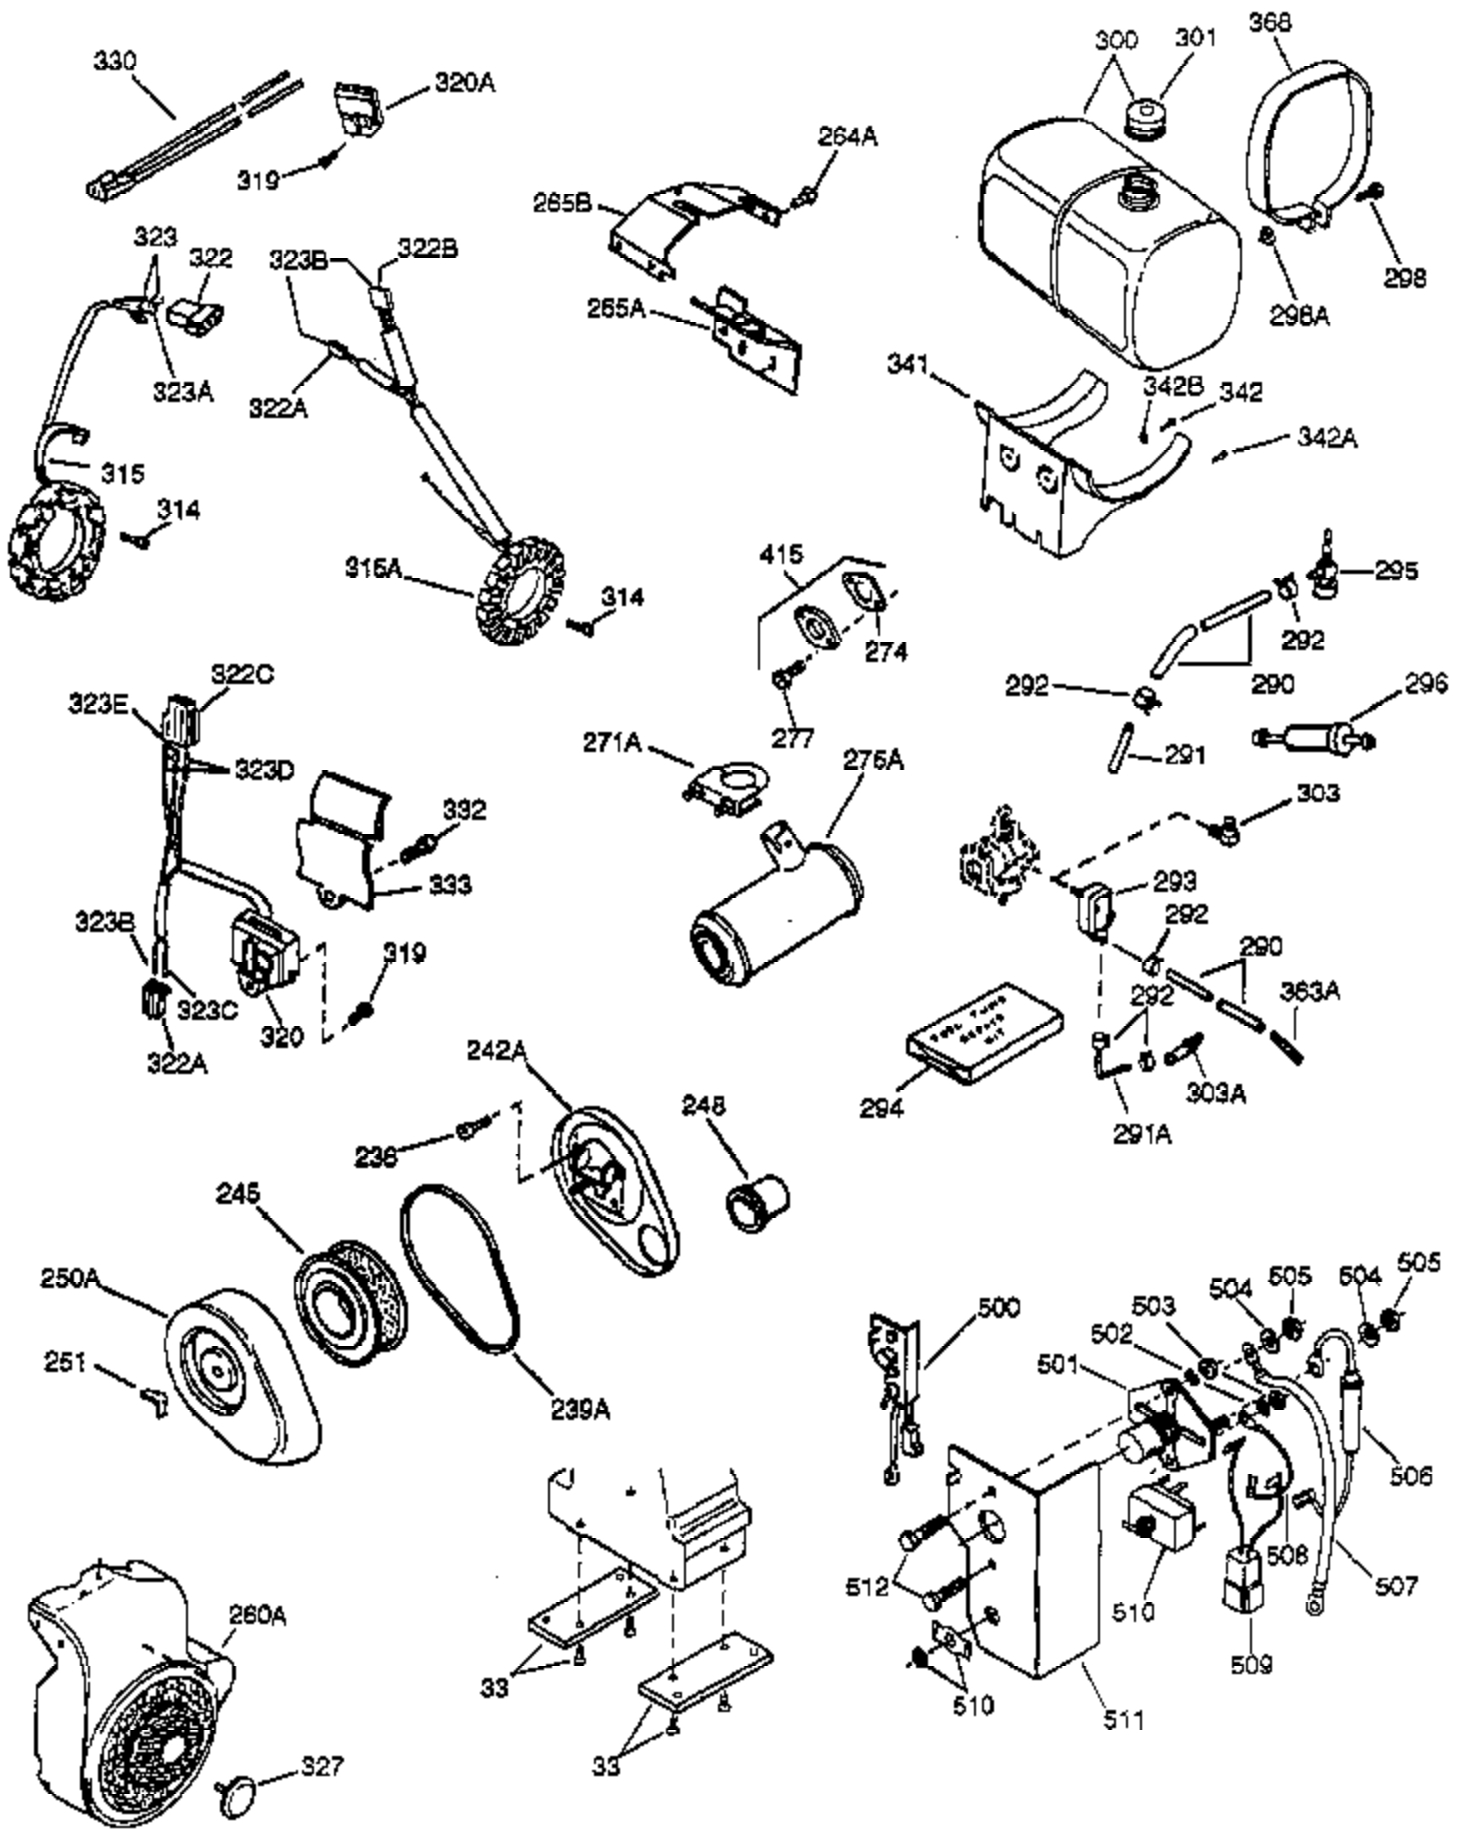

Engine Parts List #2

Ref #	Part Number	Qty	Description
16B	31965	1	Governor Spring Plate
238	650399	4	Screw, 10-32 x 5/8"
245	32008	1	Air Cleaner Element
251	650513	1	Wing Nut, 1/4-20
261A	650751	1	Screw, 1/4-20 x 7/16"
271A	35732	1	Muffler Clamp
274	33515A	1	* Exhaust Gasket
290	29774	1	Fuel Line (6.00")
291	30962	1	Fuel Line
291A	29774	1	Fuel Line
292	26460	4	Fuel Line Clamp
293	33715	1	Pulse Pump
294	35791	1	Pulse Pump Repair Kit
295	29683	1	Fuel Shut-Off Valve
298A	650456	1	Lock Nut, 1/4-20
298	650488	1	Screw, 1/4-20 x 1-1/4"
300	33979	1	Fuel Tank
303A	29634	2	Fuel Fitting
311	33068	1	Oil Fill Plug (Incl. 312)
312	29985	1	"O" Ring
332	650736	1	Screw, 10-16 x 3/8"
333	34276	1	Regulator Cover
341	33978	1	Fuel Tank Bracket
342	650786	2	Screw, 1/4-20 x 5/8"
342B	650787	2	Belleville Washer
342A	650785	2	Screw, 5/16-18 x 5/8"
355	590452	1	Starter Handle
363A	29673	1	Fuel Line Spring
368	33980	1	Fuel Tank Strap
436B	650399	2	Screw, 10-32 x 5/8"