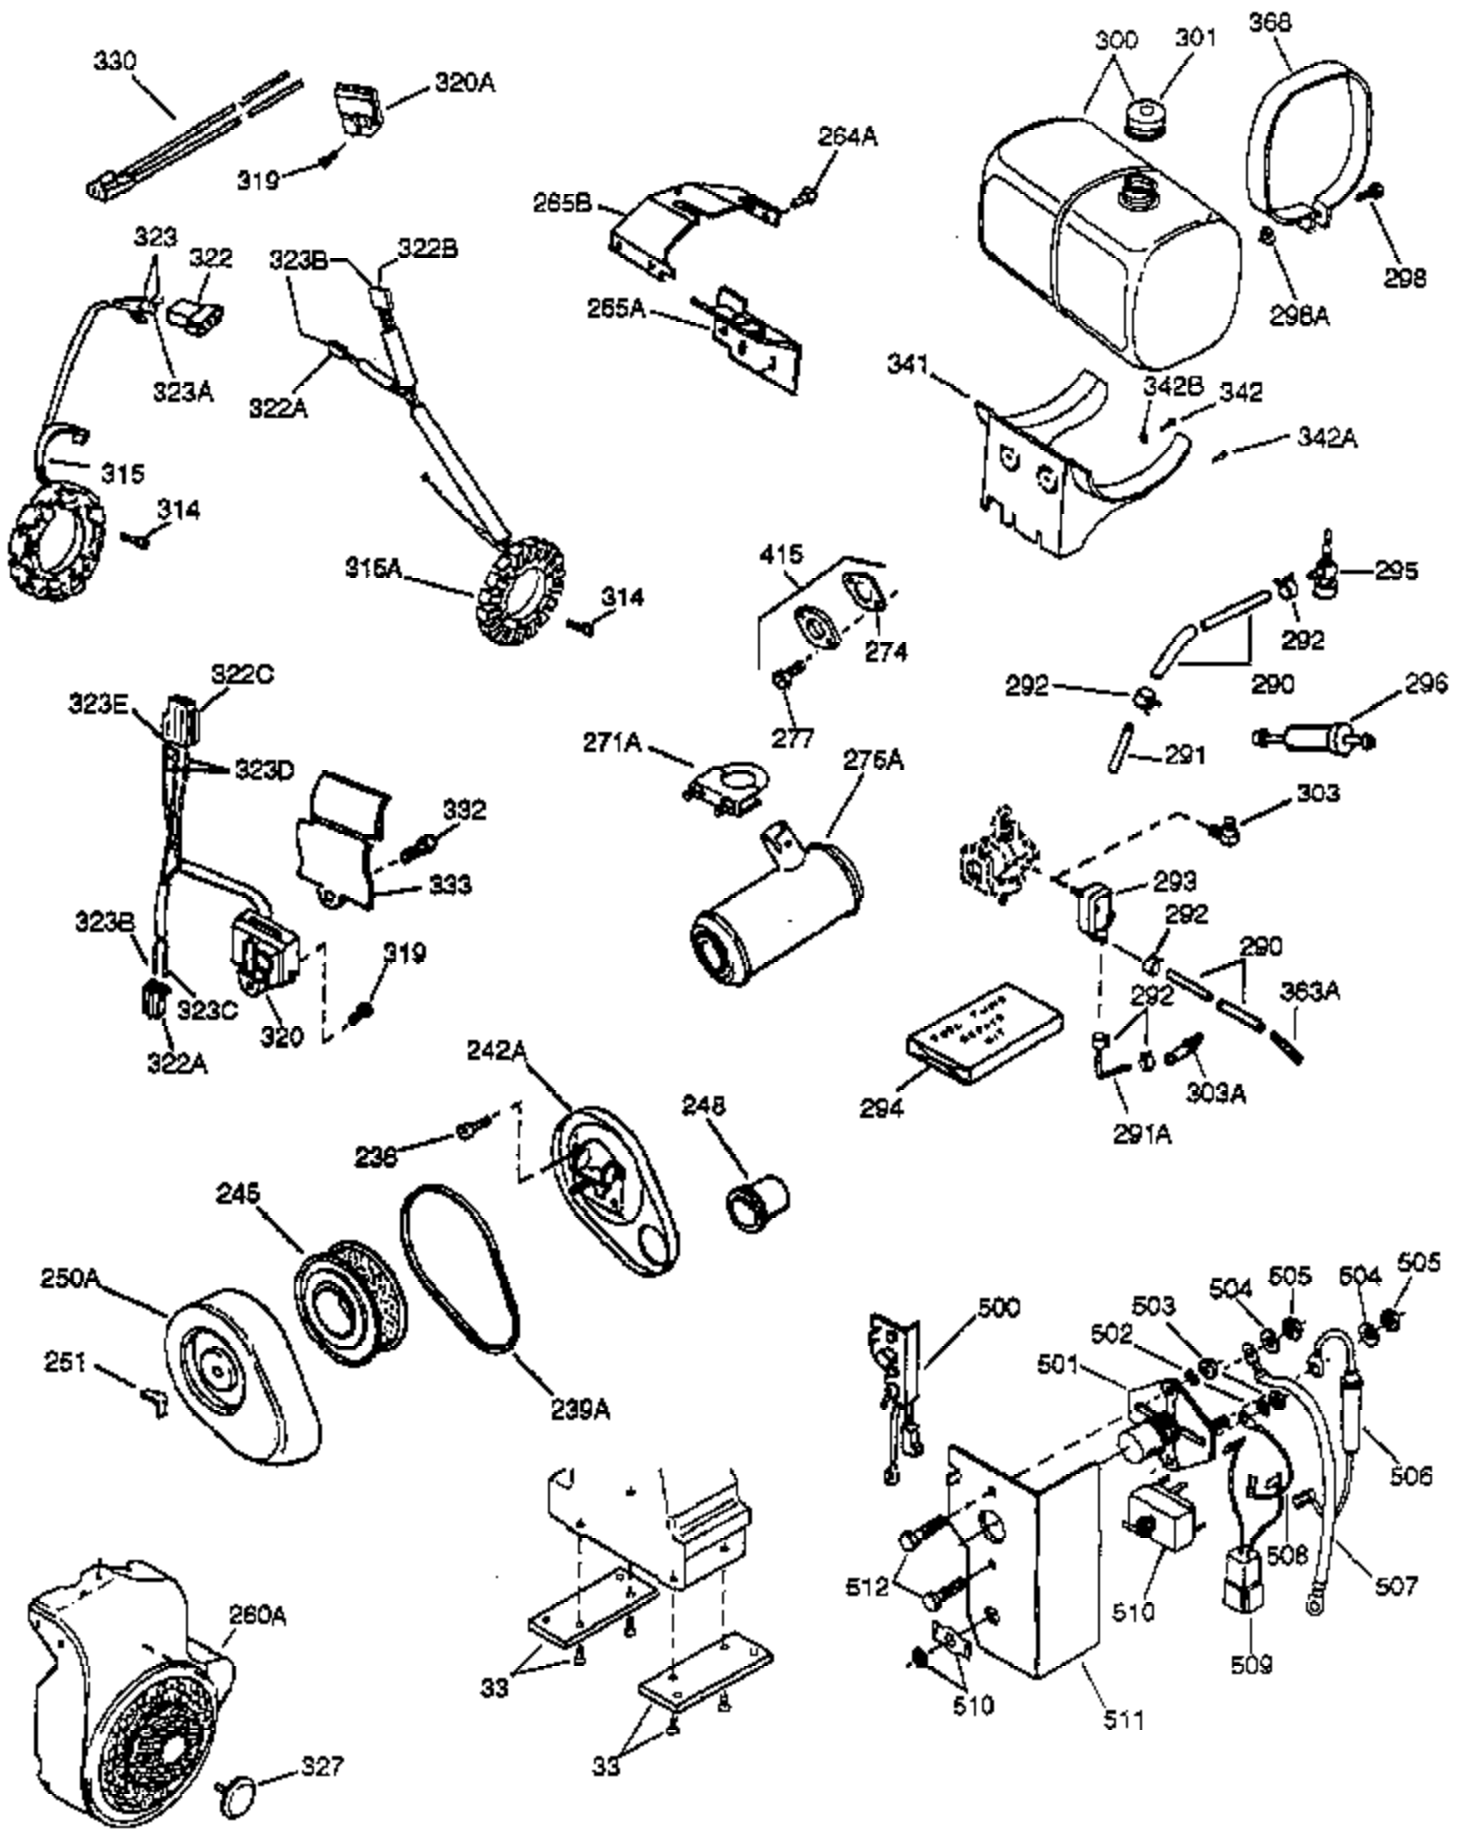

Ref #	Part Number	Qty	Description
16B	31965	1	Governor Spring Plate
200B	34403	1	Speed Control Assy
238	650399	4	Screw, 10-32 x 5/8"
239A	34197	1	Air Cleaner Gasket
245	32008	1	Air Cleaner Element
248	34194A	1	Air Cleaner Tube
251	650513	1	Wing Nut, 1/4-20
261A	650751	1	Screw, 1/4-20 x 7/16"
264A	650128	2	Screw, 10-24 x 1/2"
265B	34413	1	Cylinder Head Cover (upper)
265A	34283	1	Cylinder Head Cover
271A	35732	1	Muffler Clamp
290	29774	2	Fuel Line
291	30962	1	Fuel Line
292	26460	4	Fuel Line Clamp
293	35807	1	Pulse Pump
294	35791	1	Pulse Pump Repair Kit
295	29683	1	Fuel Shut-Off Valve
298A	650456	2	Lock Nut, 1/4-20
298	650488	2	Screw, 1/4-20 x 1-1/4"
300	33979	1	Fuel Tank
303A	29634	2	Air Cleaner Elbow Fitting
309	650744	1	Screw, 10-24 x 7/8"
311	33068	1	Oil Fill Plug
312	29985	1	"O" Ring
314	650521	2	Screw, 10-32 x 1-1/8"
315	610902	1	Alternator Coil (20 Amp) (Incl. 322 - 323A)
319	30063	1	Screw, Torx T-30, 1/4-20 x 1/2"
320	610996	1	Regulator (20 Amp)
322	611200	1	Connector Body
323A	610905	2	Terminal
323	610904	1	Terminal
340	33978	1	Fuel Tank Bracket
342B	650787	2	Washer
342A	650785	2	Screw, 5/16-18 x 5/8"
342	650786	2	Screw, 1/4-20 x 5/8"
363A	34148	1	Fuel Line Spring
363A	34148	1	Fuel Line Spring
368	33980	2	Fuel Tank Strap
390	590405A	1	Rewind Starter
500	730198	1	Electric Starter Ass'y