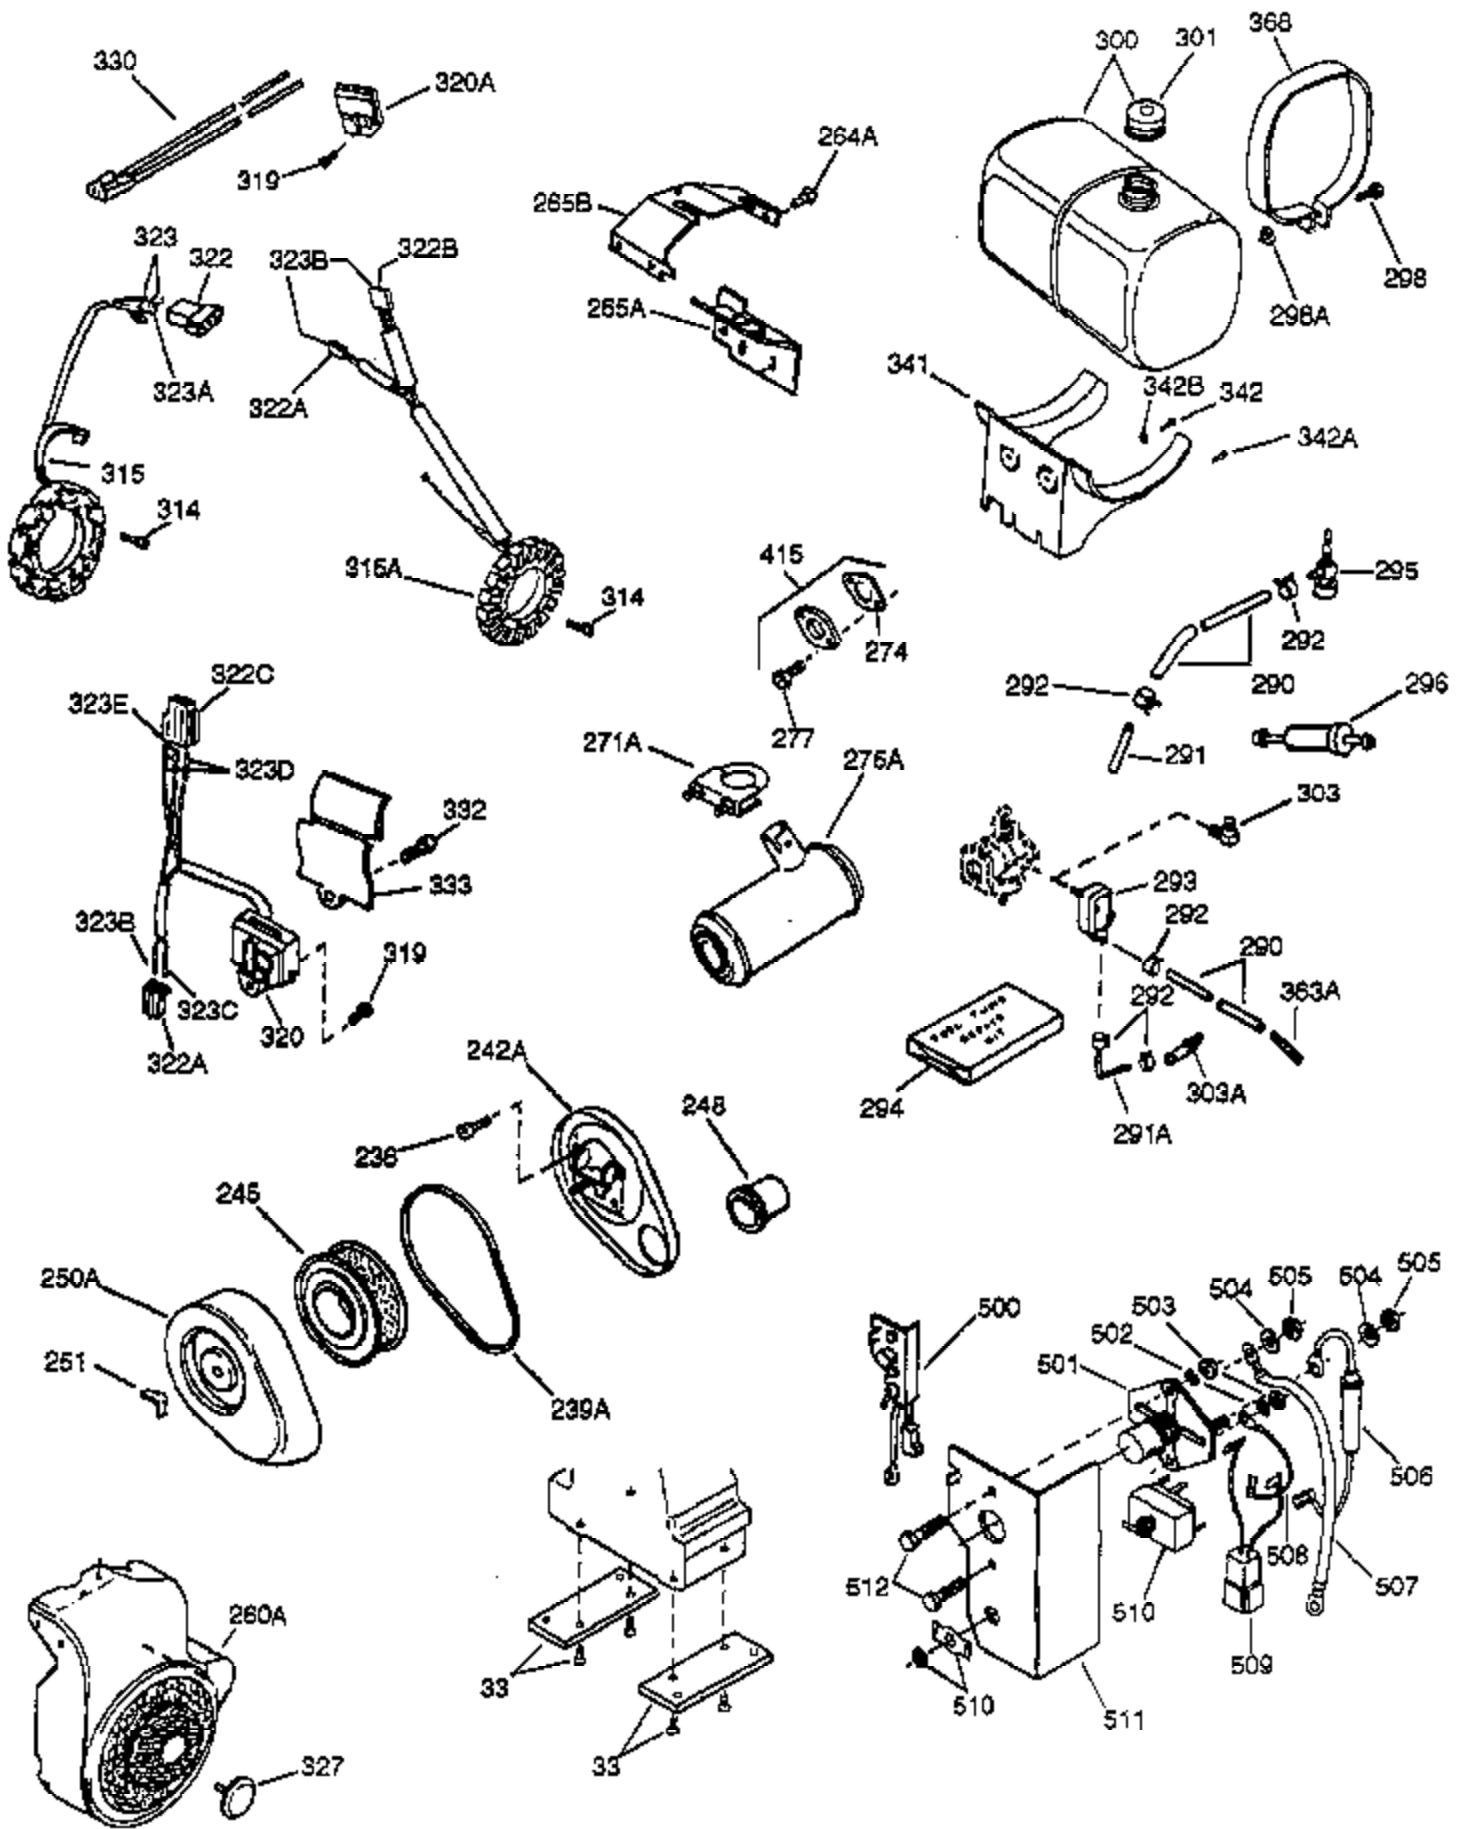

Ref #	Part Number	Qty	Description
16B	31965	1	Governor Spring Plate
200B	34403	1	Control Bracket
238	650399	4	Screw, 10-32 x 5/8"
239A	34197	1	Air Cleaner Gasket
245	32008	1	Air Cleaner Element
248	34194A	1	Air Cleaner Tube
251	650513	1	Wing Nut, 1/4-20
261A	650751	1	Screw, 1/4-20 x 7/16"
264A	650128	2	Screw, 10-24 x 1/2"
265A	34283	1	Cylinder Head Cover
265B	34413	1	Cylinder Head Cover (upper)
271A	35732	1	Muffler Clamp
290	29774	2	Fuel Line
291	30962	1	Fuel Line
292	26460	4	Fuel Line Clamp
293	35800	1	Pulse Pump
294	35791	1	Pulse Pump Repair Kit
295	29683	1	Fuel Shut-Off Valve
298A	650456	2	Lock Nut, 1/4-20
298	650488	2	Screw, 1/4-20 x 1-1/4"
300	33979	1	Fuel Tank
303A	29634	1	Air Cleaner Elbow Fitting
309	650744	1	Screw, 10-24 x 7/8"
311	33068	1	Oil Fill Plug
312	29985	1	"O" Ring
314	650521	2	Screw, 10-32 x 1-1/8"
315	610902	1	Alternator Coil (20 Amp) (Incl. 322 - 323A)
319	30063	1	Screw, Torx T-30, 1/4-20 x 1/2"
320	610996	1	Regulator (20 Amp)
322	611200	1	Connector Body
323A	610905	2	Terminal
323	610904	1	Terminal
340	33978	1	Fuel Tank Bracket
342A	650785	2	Screw, 5/16-18 x 5/8"
342B	650787	2	Washer
342	650786	2	Screw, 1/4-20 x 5/8"
363A	34148	1	Fuel Line Spring
363A	34148	1	Fuel Line Spring
368	33980	2	Fuel Tank Strap
390	590405A	1	Rewind Starter
500	730198	1	Electric Starter Ass'y