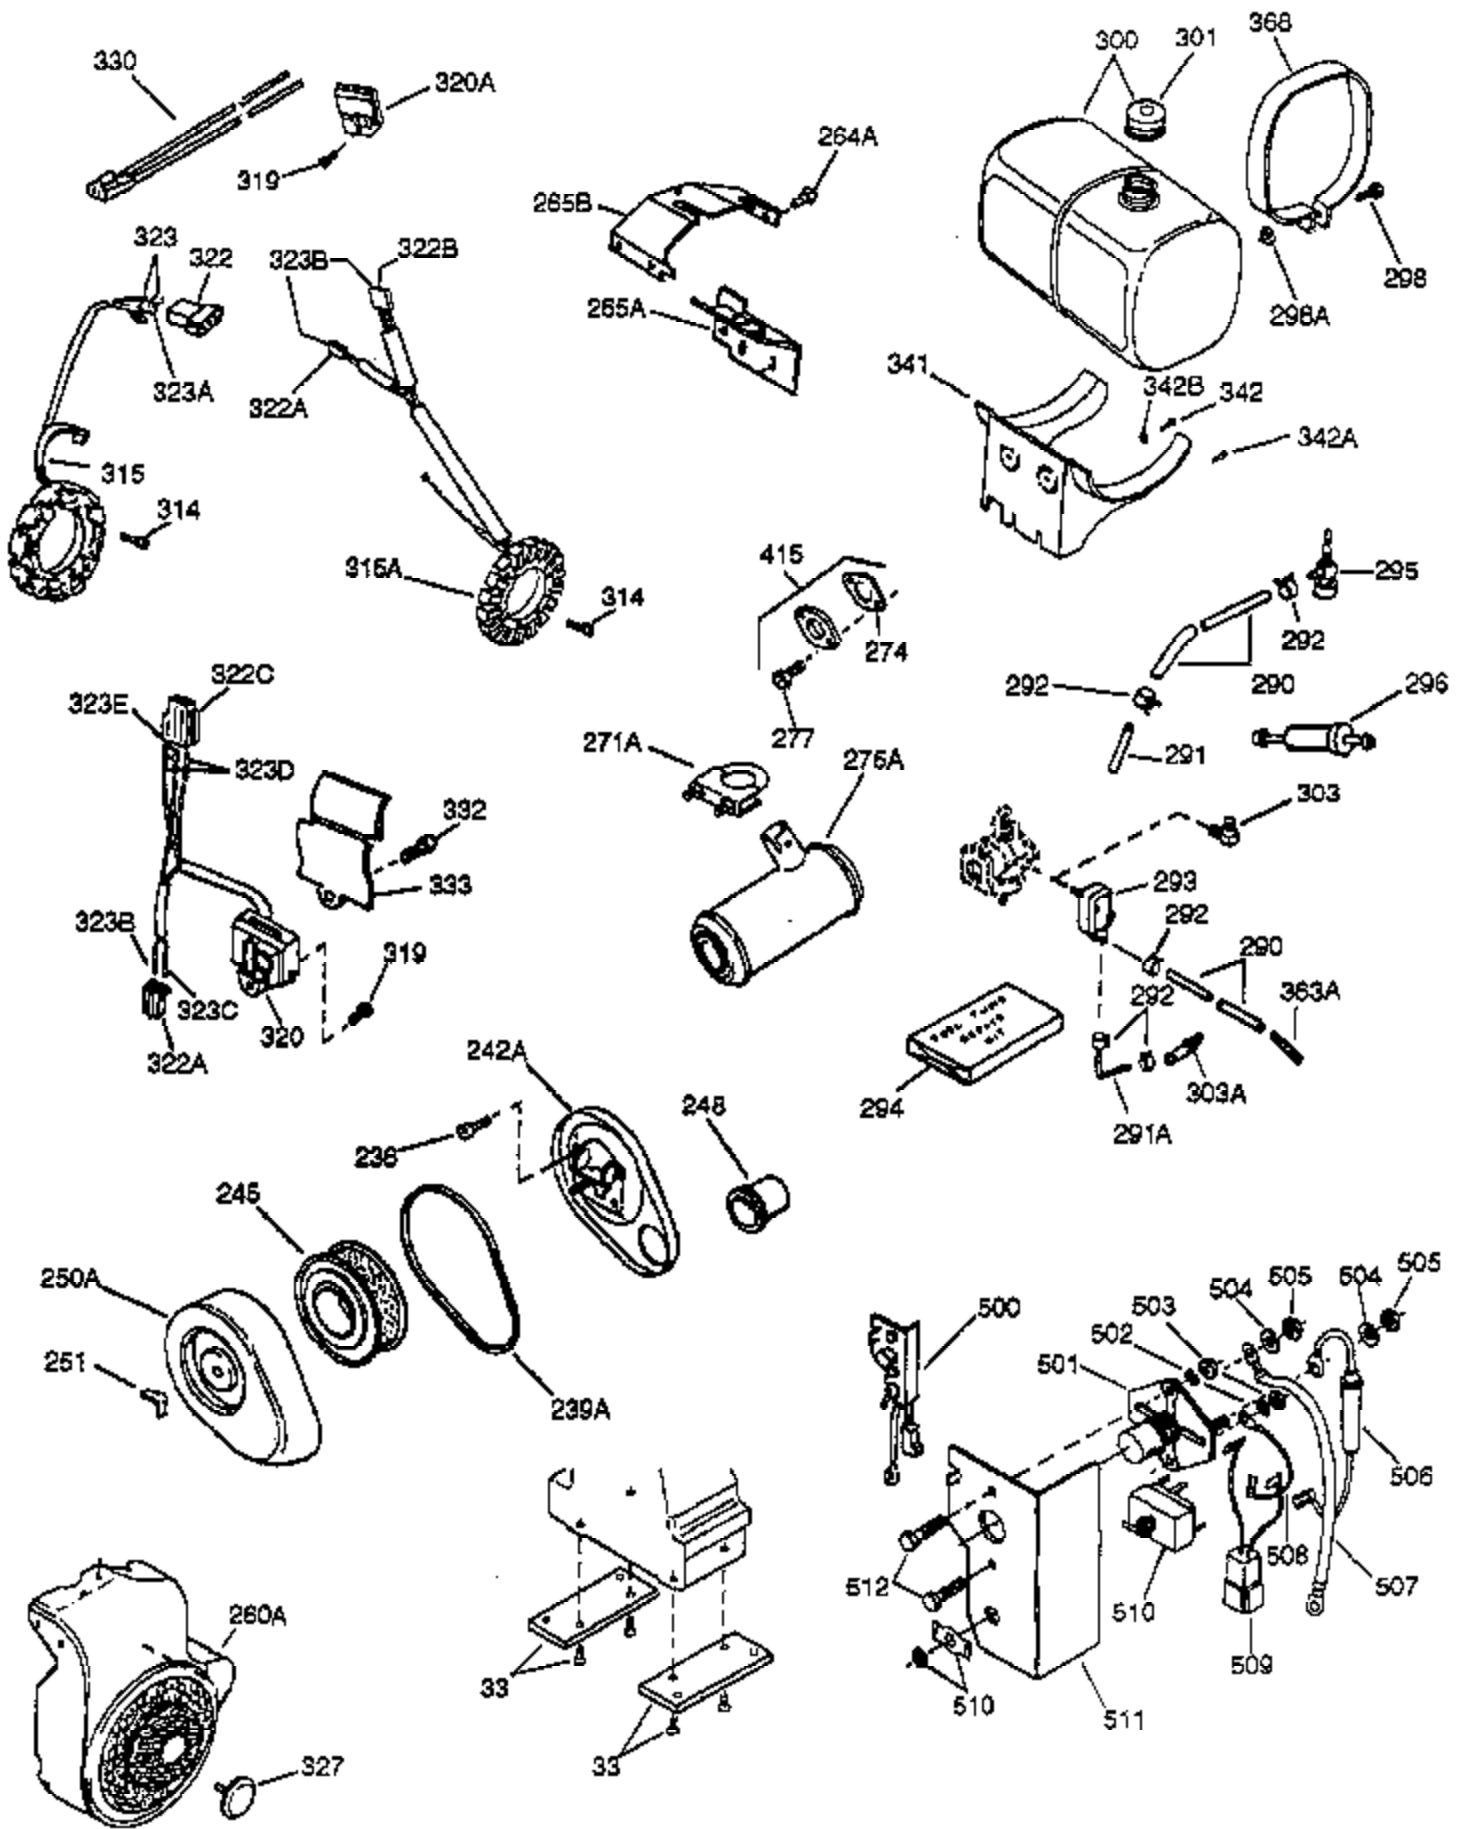

Ref #	Part Number	Qty	Description
16B	31965	1	Governor Spring Plate
238	650399	4	Screw, 10-32 x 5/8"
239A	34197	1	Air Cleaner Gasket
245	32008	1	Air Cleaner Element
248	34194A	1	Air Cleaner Tube
251	650513	1	Wing Nut, 1/4-20
261A	650751	1	Screw, 1/4-20 x 7/16"
271A	35732	1	Muffler Clamp
290	29774	2	Fuel Line
291	30962	1	Fuel Line
292	26460	4	Fuel Line Clamp
293	35807	1	Pulse Pump
294	35791	1	Pulse Pump Repair Kit
295	29683	1	Fuel Shut-Off Valve
298A	650456	2	Lock Nut, 1/4-20
298	650488	2	Screw, 1/4-20 x 1-1/4"
300	33979	1	Fuel Tank
303	29634	1	Fuel Fitting
303	29634	1	Air Cleaner Elbow Fitting
309	650744	1	Screw, 10-24 x 7/8"
311	33068	1	Oil Fill Plug
312	29985	1	"O" Ring
314	650521	2	Screw, 10-32 x 1-1/8"
315	611214	1	Alternator Coil (20 Amp) (Incl. 322 - 323)
319	651026	1	Screw, 1/4-20 x 1/2"
320	611215	1	Regulator (20 Amp)
322A	610921	1	Connector Body
322	610824	1	Connector Body
323	610922	5	Terminal
340	33978	1	Fuel Tank Bracket
342	650786	2	Screw, 1/4-20 x 5/8"
342B	650787	2	Washer
342A	650785	2	Screw, 5/16-18 x 5/8"
355	590701	1	Starter Handle
368	33980	2	Fuel Tank Strap
500	730198	1	Electric Starter Ass'y