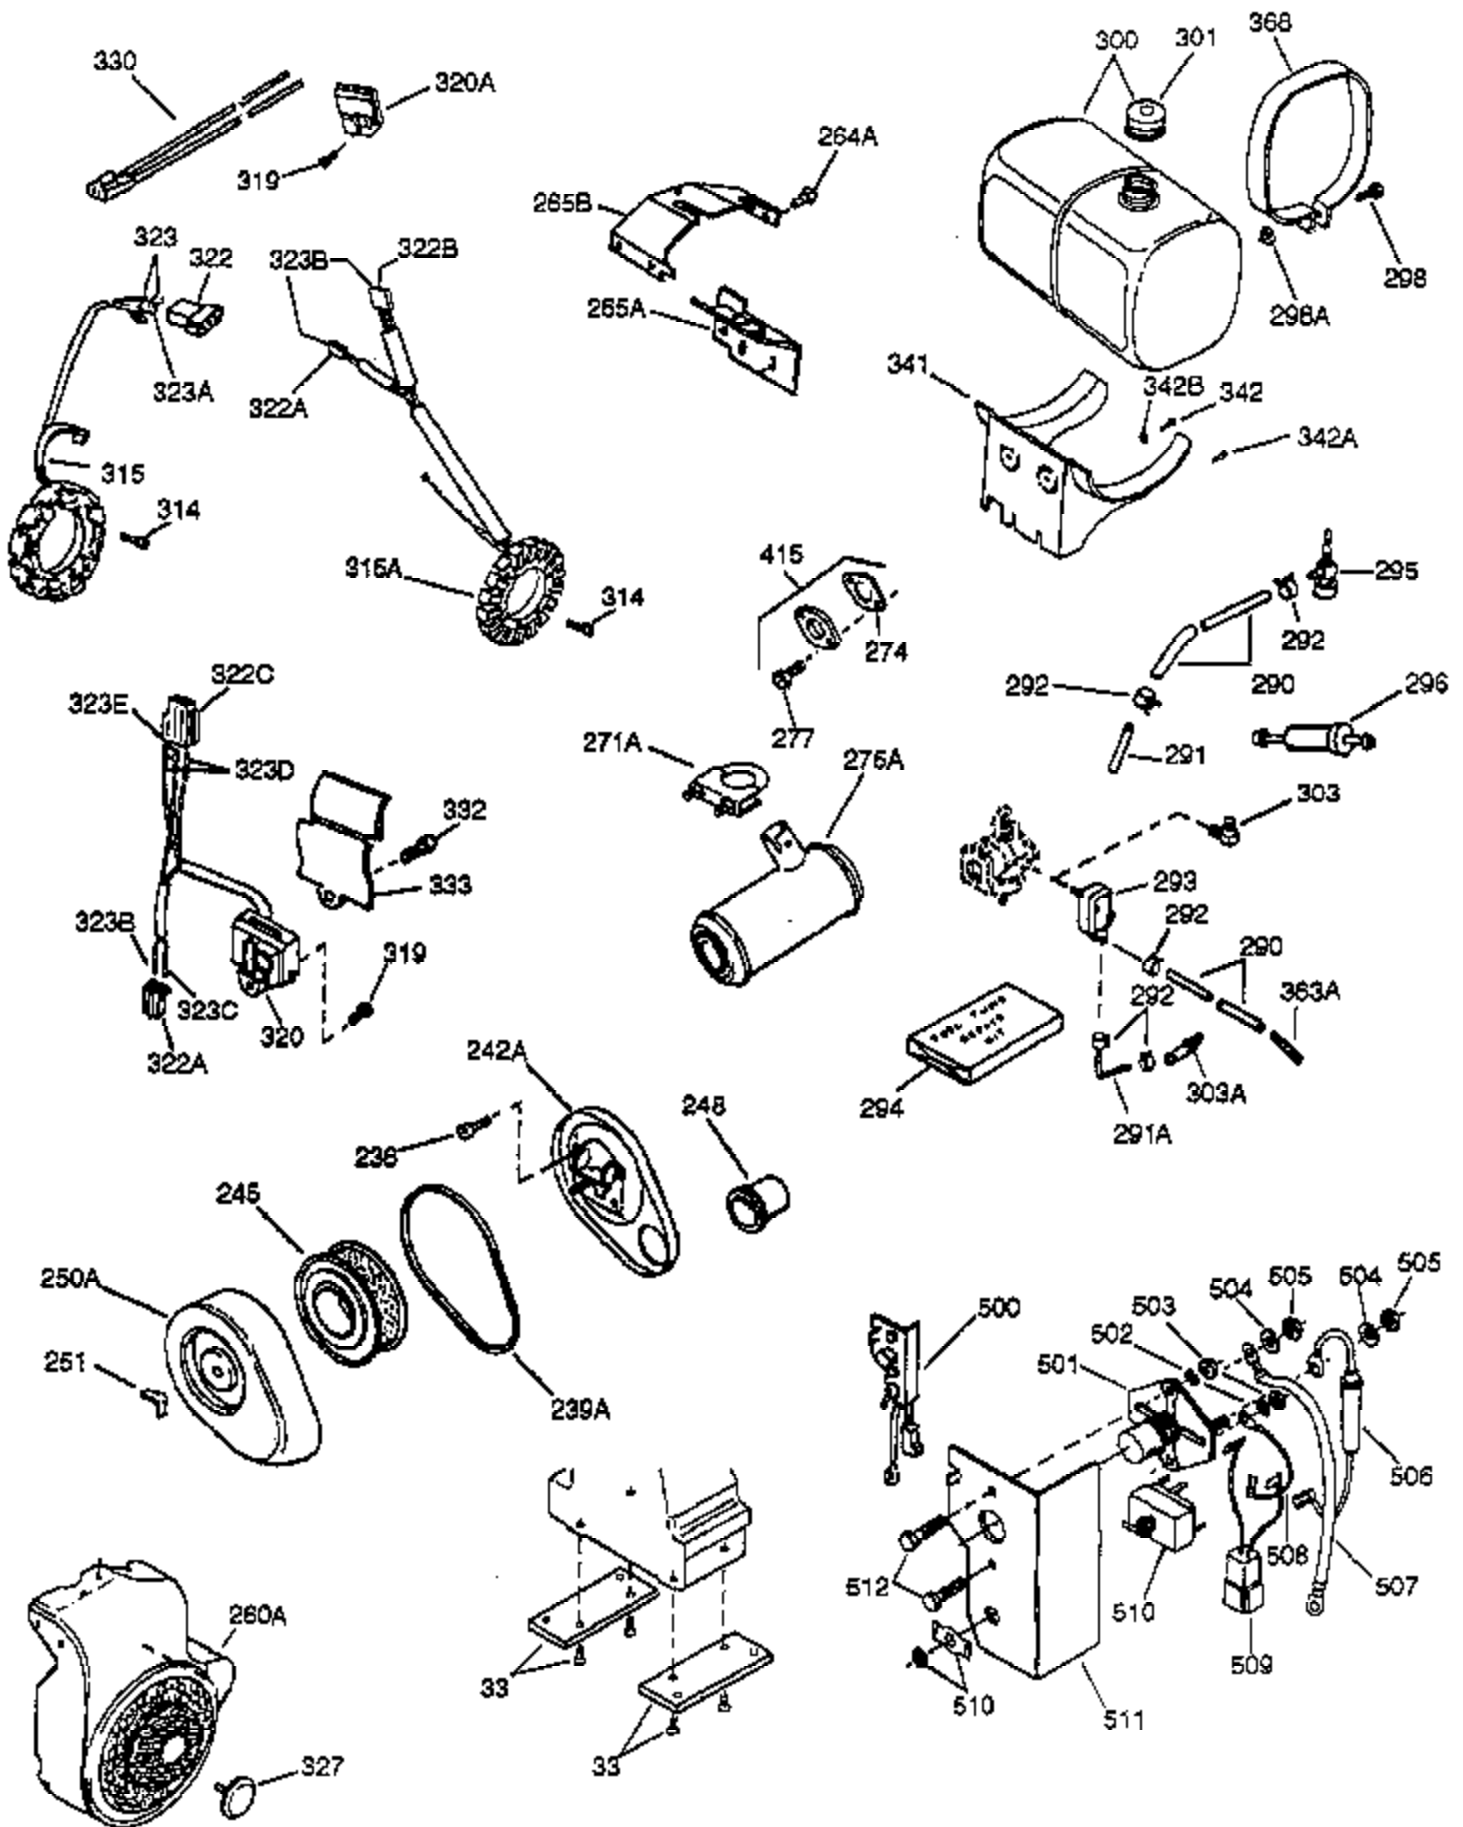

Ref #	Part Number	Qty	Description
16B	31965	1	Governor Spring Plate
238	650399	4	Screw, 10-32 x 5/8"
239A	34197	1	Air Cleaner Gasket
245	32008	1	Air Cleaner Element
248	34194A	1	Air Cleaner Tube
251	650513	1	Wing Nut, 1/4-20
261A	650751	1	Screw, 1/4-20 x 7/16"
271A	35732	1	Muffler Clamp
290	29774	2	Fuel Line
291	30962	1	Fuel Line
292	26460	4	Fuel Line Clamp
293	35807	1	Pulse Pump
294	35791	1	Pulse Pump Repair Kit
295	29683	1	Fuel Shut-Off Valve
298A	650456	2	Lock Nut, 1/4-20
298	650488	2	Screw, 1/4-20 x 1-1/4"
300	33979	1	Fuel Tank
303A	29634	1	Air Cleaner Elbow Fitting
309	650744	1	Screw, 10-24 x 7/8"
311	33068	1	Oil Fill Plug
312	29985	1	"O" Ring
314	650521	2	Screw, 10-32 x 1-1/8"
315	610902	1	Alternator Coil (20 Amp) (Incl. 322 - 323A)
319	30063	1	Screw, Torx T-30, 1/4-20 x 1/2"
320	610996	1	Regulator (20 Amp)
322	611201	1	Connector Body
323A	610905	2	Terminal
323	610904	1	Terminal
340	33978	1	Fuel Tank Bracket
342	650786	2	Screw, 1/4-20 x 5/8"
342B	650787	2	Washer
342A	650785	2	Screw, 5/16-18 x 5/8"
355	590701	1	Starter Handle
368	33980	2	Fuel Tank Strap
500	730198	1	Electric Starter Ass'y