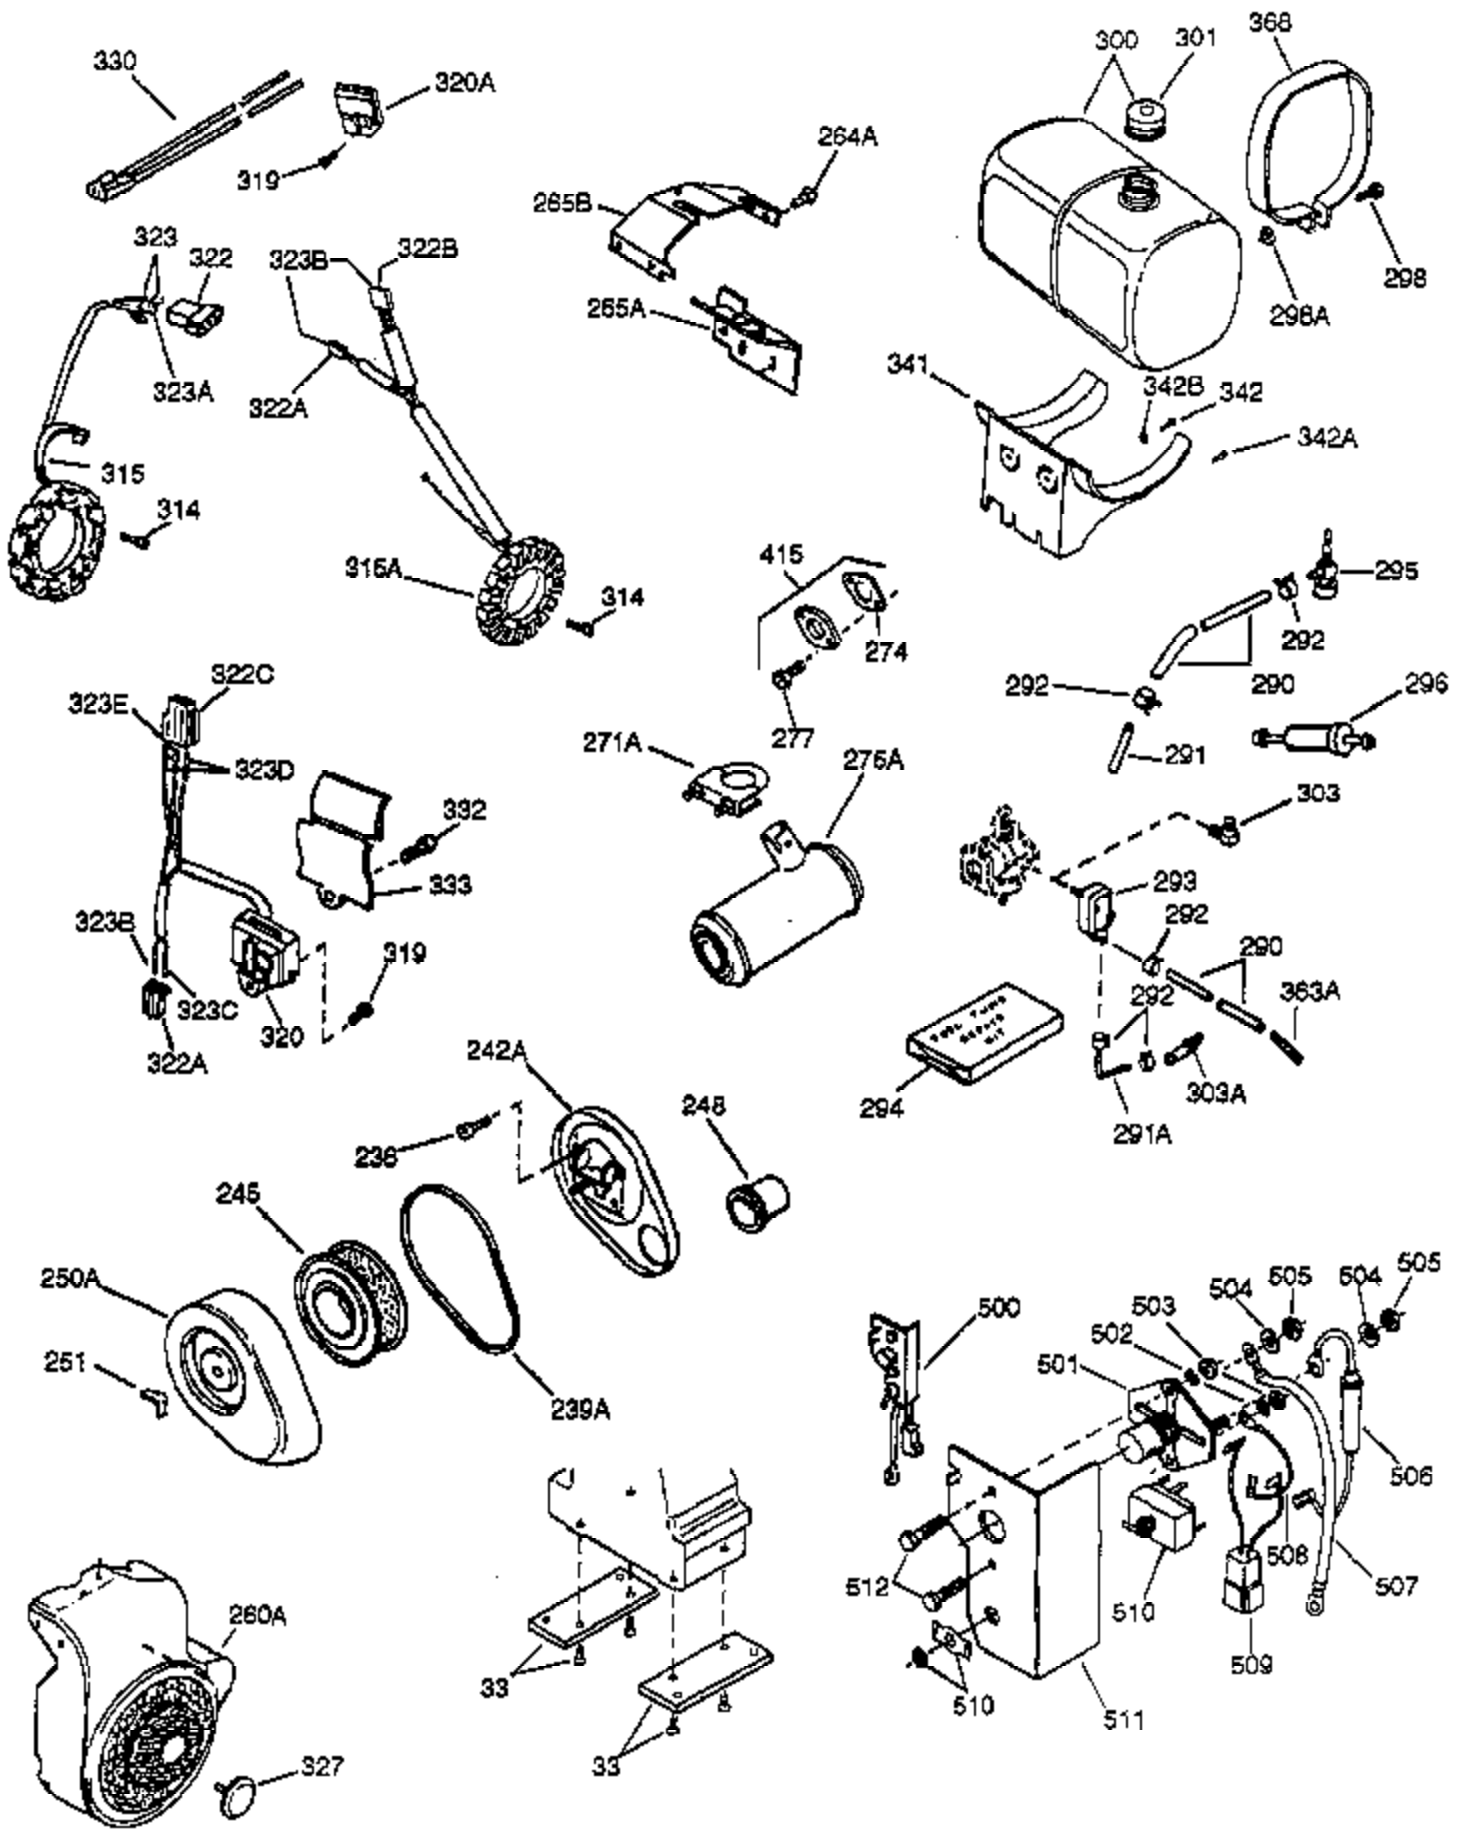

Ref #	Part Number	Qty	Description
16B	31965	1	Governor Spring Plate
200B	34403	1	Control Bracket
238	650399	4	Screw, 10-32 x 5/8"
239A	34197	1	Air Cleaner Gasket
245	32008	1	Air Cleaner Element
248	34194A	1	Air Cleaner Tube
251	650513	1	Wing Nut, 1/4-20
261A	650751	1	Screw, 1/4-20 x 7/16"
271A	35732	1	Muffler Clamp
290	29774	2	Fuel Line
291	30962	1	Fuel Line
292	26460	4	Fuel Line Clamp
293	35800	1	Pulse Pump
294	35791	1	Pulse Pump Repair Kit
295	29683	1	Fuel Shut-Off Valve
298A	650456	2	Lock Nut, 1/4-20
298	650488	2	Screw, 1/4-20 x 1-1/4"
300	33979	1	Fuel Tank
303A	29634	1	Air Cleaner Elbow Fitting
309	650744	1	Screw, 10-24 x 7/8"
311	33068	1	Oil Fill Plug
312	29985	1	"O" Ring
314	650521	2	Screw, 10-32 x 1-1/8"
315	610902	1	Alternator Coil (20 Amp) (Incl. 322 - 323A)
319	30063	1	Screw, Torx T-30, 1/4-20 x 1/2"
320	610996	1	Regulator (20 Amp)
322	611200	1	Connector Body
323	610904	1	Terminal
323A	610905	2	Terminal
340	33978	1	Fuel Tank Bracket
342B	650787	2	Washer
342A	650785	2	Screw, 5/16-18 x 5/8"
342	650786	2	Screw, 1/4-20 x 5/8"
355	590701	1	Starter Handle
363A	34148	1	Fuel Line Spring
368	33980	2	Fuel Tank Strap
500	730198	1	Electric Starter Ass'y