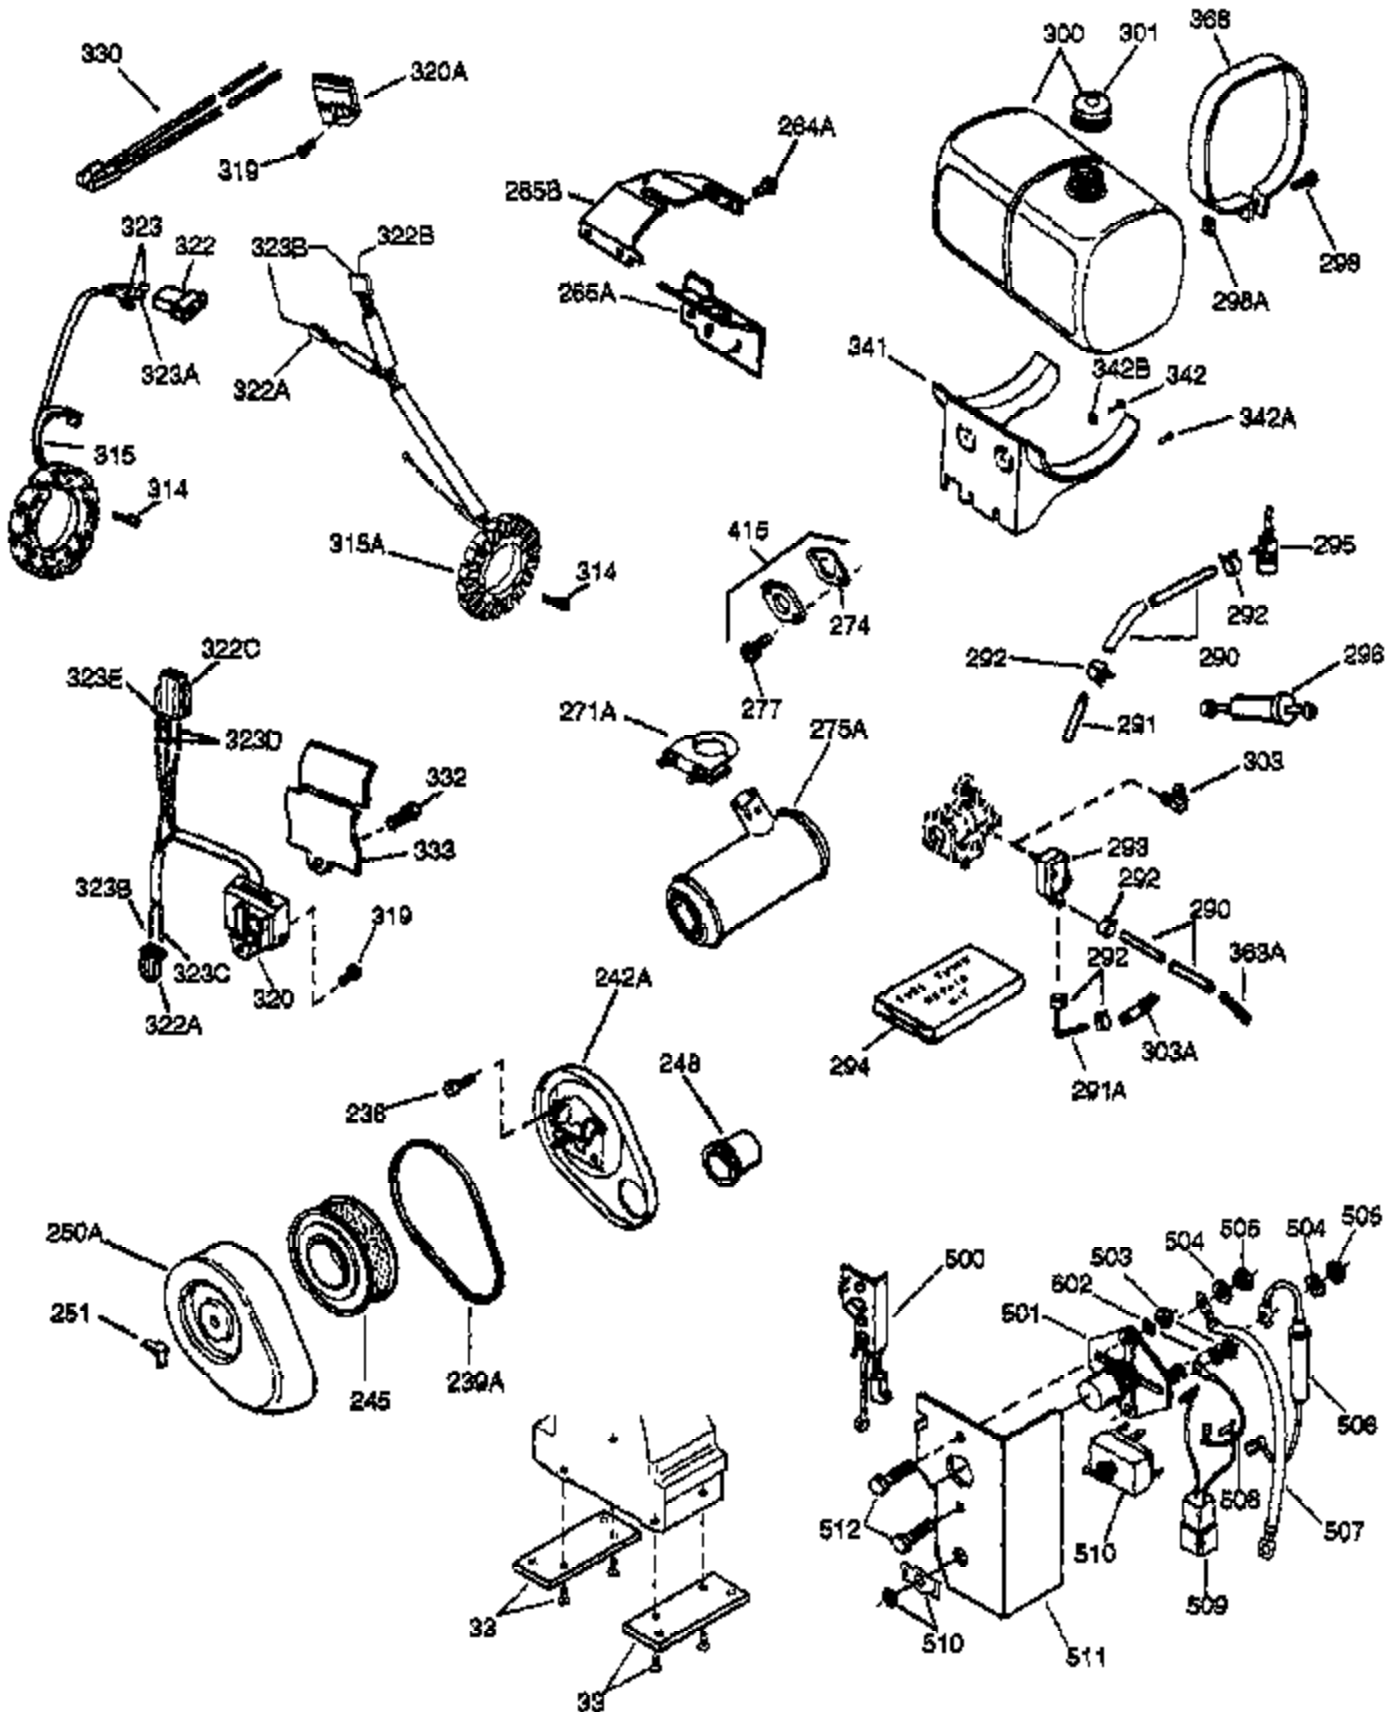

(Page 2 of 2)

IMAGE FILE: ENOH160.2

Engine Parts List #2

Ref #	Part Number	Qty	Description
60A	34276	1	Regulator Cover
65A	650736	1	Screw, 10-16 x 3/8"
144	33484	3	* "O" Ring (Also Incl. in 401)
238	650399	4	Screw, 10-32 x 5/8"
245	32008	1	Air Cleaner Filter
248	34194A	1	Carburetor Tube
251	650513	1	Wing Nut, 1/4-20
261A	650751	1	Screw, 1/4-20 x 7/16"
262	29747B	1	Screw, Torx T-40, 5/16-24 x 21/32"
271A	35732	1	Muffler Clamp
290	29774	1	Fuel Line (2.00")
291	30962	1	Fuel Line (17.00")
292	26460	4	Fuel Line Clamp
295	29683	1	Fuel Filter & Shut-Off Valve
296	34279B	1	Fuel Filter
298	650488	1	Screw, 1/4-20 x 1-1/4"
298A	650456	1	Lock Nut, 1/4-20
300	33979	1	Fuel Tank (Incl. 301)
301	33032	1	Fuel Cap
303	28566	1	Fuel Fitting
319	650595	1	Screw, 5/16-24 x 3/8"
341	33978	1	Fuel Tank Bracket
342A	650785	2	Screw, 5/16-18 x 5/8"
342B	650787	2	Belleville Washer
342	650786	2	Screw, 1/4-20 x 5/8"
366A	32143	1	Muffler Nipple
368	33980	1	Fuel Tank Strap