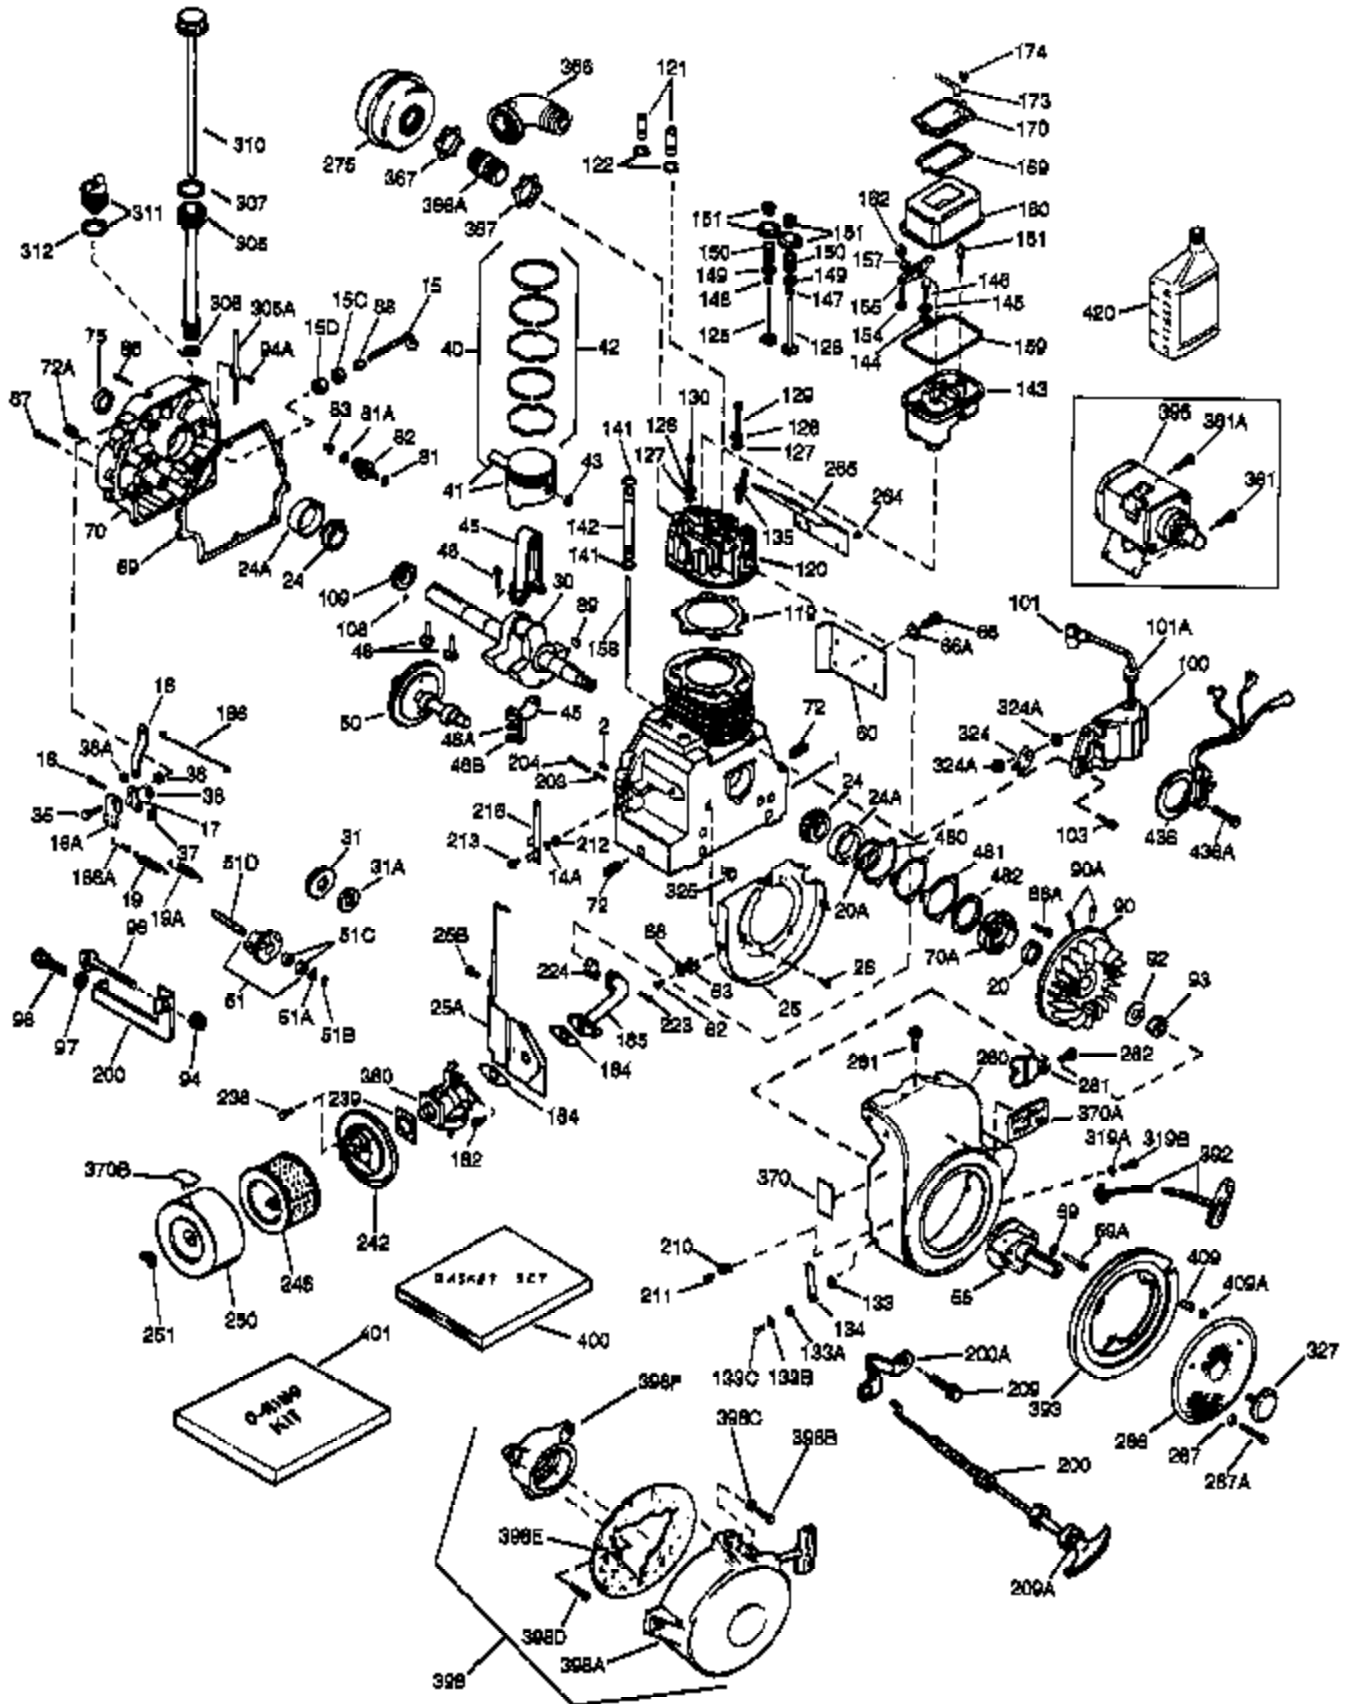

## Engine Parts List #1

Ref #	Part Number	Qty	Description
1	33707A	1	Cylinder (Incl. 2, 72 & 75)
2	27652	2	Dowel Pin
14A	28558	1	Washer
15	32425	1	Governor Rod
16	31963	1	Governor Lever
16A	31965	1	Governor Spring Plate
17	31964	1	Governor Lever Clamp
18	650544	1	Screw, Torx T-25, 10-24 x 7/8"
19	31967	1	Extension Spring
20A	32599	1	* "O" Ring
20	31950	1	* Oil Seal
24	31932	2	Tapered Roller Bearing
24A	31928	2	Bearing Cup
25A	33477A	1	Air Baffle
25	32579	1	Blower Housing Baffle
25B	650738	1	Screw, 1/4-20 x 5/8"
26	650561	3	Screw, 1/4-20 x 5/8"
30	34169A	1	Crankshaft
35	30312	1	Screw, 10-32 x 1/2"
36	8345	1	Washer
37	7975	1	Lock Nut, 10-24
38	29193	1	Retaining Ring
38A	650518	1	Washer
40	34511	1	Piston, Pin & Ring Set (Std.)
40	34512	1	Piston, Pin & Ring Set (.010" OS)
40	34513	1	Piston, Pin & Ring Set (.020" OS)
41	32238B	1	Piston & Pin Ass'y. (Std.) (Incl. 43)
41	32239B	1	Piston & Pin Ass'y. (.010" OS) (Incl. 43)
41	32240B	1	Piston & Pin Ass'y. (.020" OS) (Incl. 43)
42	32241	1	Ring Set (Std.)
42	32242	1	Ring Set (.010" OS)
42	32243	1	Ring Set (.020" OS)
43	31919	2	Piston Pin Retaining Ring
45	33093A	1	Connecting Rod Ass'y. (Incl.46 - 46B)
45	34383	1	Connecting Rod Ass'y.(.010" US)(Incl. 46-46B)
45	34384	1	Connecting Rod Ass'y.(.020" US)(Incl. 46-46B)
46	32077	2	Connecting Rod Bolt
46A	26073	2	Washer
46B	28264	2	Nut
48	33472	2	Valve Lifter
50	34752	1	Camshaft (MCR)
60A	34276	1	Regulator Cover
60	33479	1	Blower Housing Extension
62	650760	1	Screw, 8-32 x 3/8"
63	28545	1	Grommet
65A	650736	1	Screw, 10-16 x 3/8"
66	30063	1	Screw, Torx T-30, 1/4-20 x 1/2"
68	33356	1	Ground Terminal
69	31956B	1	* Cylinder Cover Gasket
70A	32577	1	Cylinder Cover (See Ref. #'s 480-482)
70	32685	1	Cylinder Cover (Incl. 15,20,38,72,88)
72	31927	2	Oil Drain Plug
75	31950	1	Oil Seal
81A	650745	1	Washer
81	30590A	1	Washer
82	34751	1	Governor Gear Ass'y.
83	35322	1	Governor Spool
86A	792028	3	Screw, 5/16-18 x 7/8"