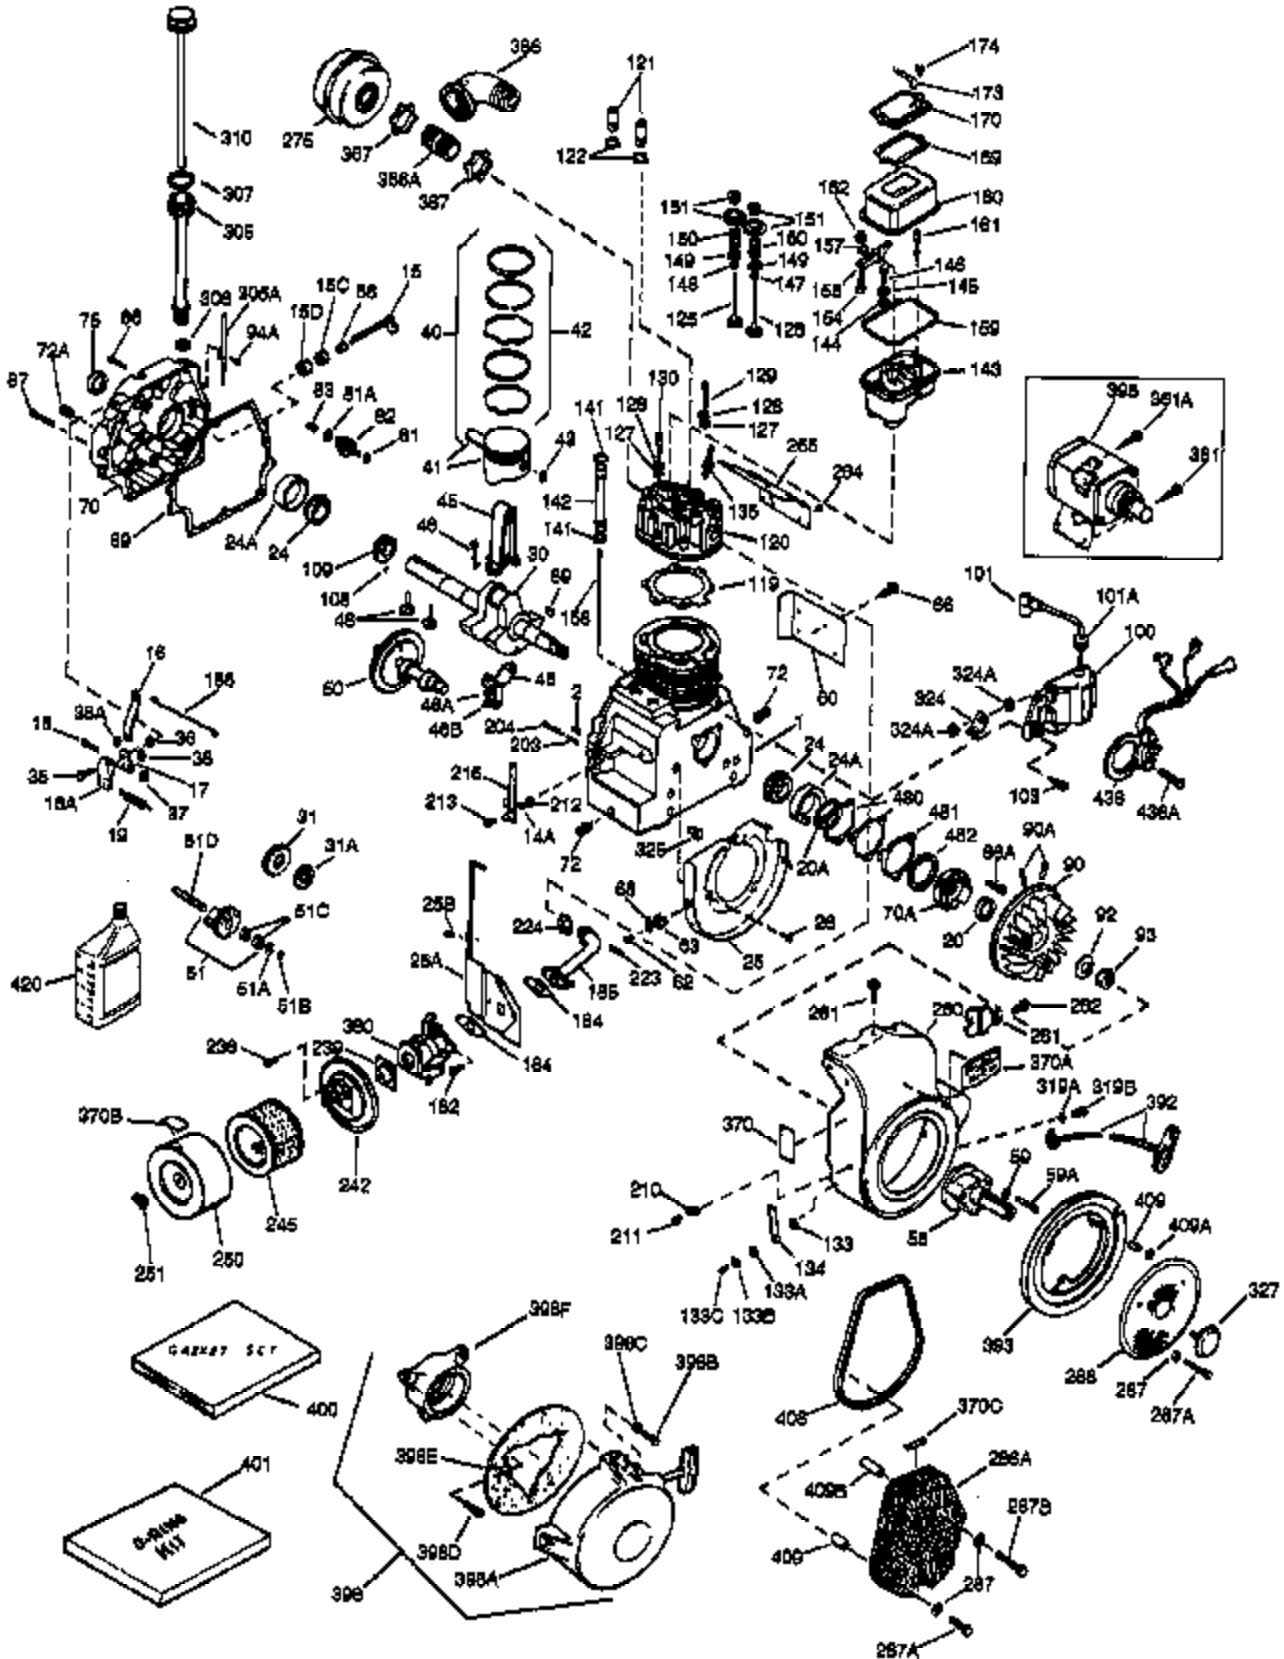

(Page 1 of 2)

IMAGE FILE: ENOH140.2

Ref #	Part Number	Qty	Description
1	33823A	1	Cylinder (Incl. 2, 72 & 75)
2	27652	2	Dowel Pin
14A	28558	1	Washer
15	32425	1	Governor Rod
16A	31965	1	Governor Spring Plate
16	31963	1	Governor Lever
17	31964	1	Governor Lever Clamp
18	650544	1	Screw, Torx T-25, 10-24 x 7/8"
19	31967	1	Extension Spring
20A	32599	1	* "O" Ring
20	31950	1	* Oil Seal
24A	31928	2	Bearing Cup
24	31932	2	Tapered Roller Bearing
25B	650738	1	Screw, 1/4-20 x 5/8"
25	32579	1	Blower Housing Baffle
25A	33477A	1	Air Baffle
26	650561	3	Screw, 1/4-20 x 5/8"
30	33391B	1	Crankshaft
35	30312	1	Screw, 10-32 x 1/2"
37	7975	1	Lock Nut, 10-24
38A	650518	1	Washer
38	29193	1	Retaining Ring
40	34508	1	Piston, Pin & Ring Set (Std.)
40	34509	1	Piston, Pin & Ring Set (.010" OS)
40	34510	1	Piston, Pin & Ring Set (.020" OS)
41	32001C	1	Piston & Pin Ass'y (Std.) (Incl. 43)
41	32002B	1	Piston & Pin Ass'y (.010" OS) (Incl. 43)
41	32003B	1	Piston & Pin Ass'y (.020" OS) (Incl. 43)
42	32004	1	Ring Set (Std.)
42	32005	1	Ring Set (.010" OS)
42	32006	1	Ring Set (.020" OS)
43	31919	2	Piston Pin Retaining Ring
45	33093A	1	Connecting Rod Ass'y (Incl.46 - 46B)
45	34383	1	Connecting Rod Ass'y(.010" US)(Incl. 46-46B)
45	34384	1	Connecting Rod Ass'y (.020" US)(Incl. 46-46B)
46	32077	2	Connecting Rod Bolt
46B	28264	2	Nut
46A	26073	2	Washer
48	33472	2	Valve Lifter
50	34752	1	Camshaft (MCR)
60	33479	1	Blower Housing Extension
62	650760	1	Screw, 8-32 x 3/8"
63	28545	1	Grommet
66	30063	2	Screw, Torx T-30, 1/4-20 x 1/2"
68	33356	1	Ground Terminal
69	31956B	1	* Cylinder Cover Gasket
70	32685	1	Cylinder Cover (Incl. 15,20,38,72,88)
70A	32577	1	Cylinder Cover (See Ref. #'s 480-482)
72	31927	2	Oil Drain Plug
75	31950	1	Oil Seal
81	30590A	1	Washer
81A	650745	1	Washer
82	34751	1	Governor Gear Ass'y
83	35322	1	Governor Spool
86	650588	1	Screw, 1/4-20 x 2"
86A	792028	3	Screw, 5/16-18 x 7/8"
87	650451	8	Screw, 1/4-20 x 1"
88	32426	1	Spacer