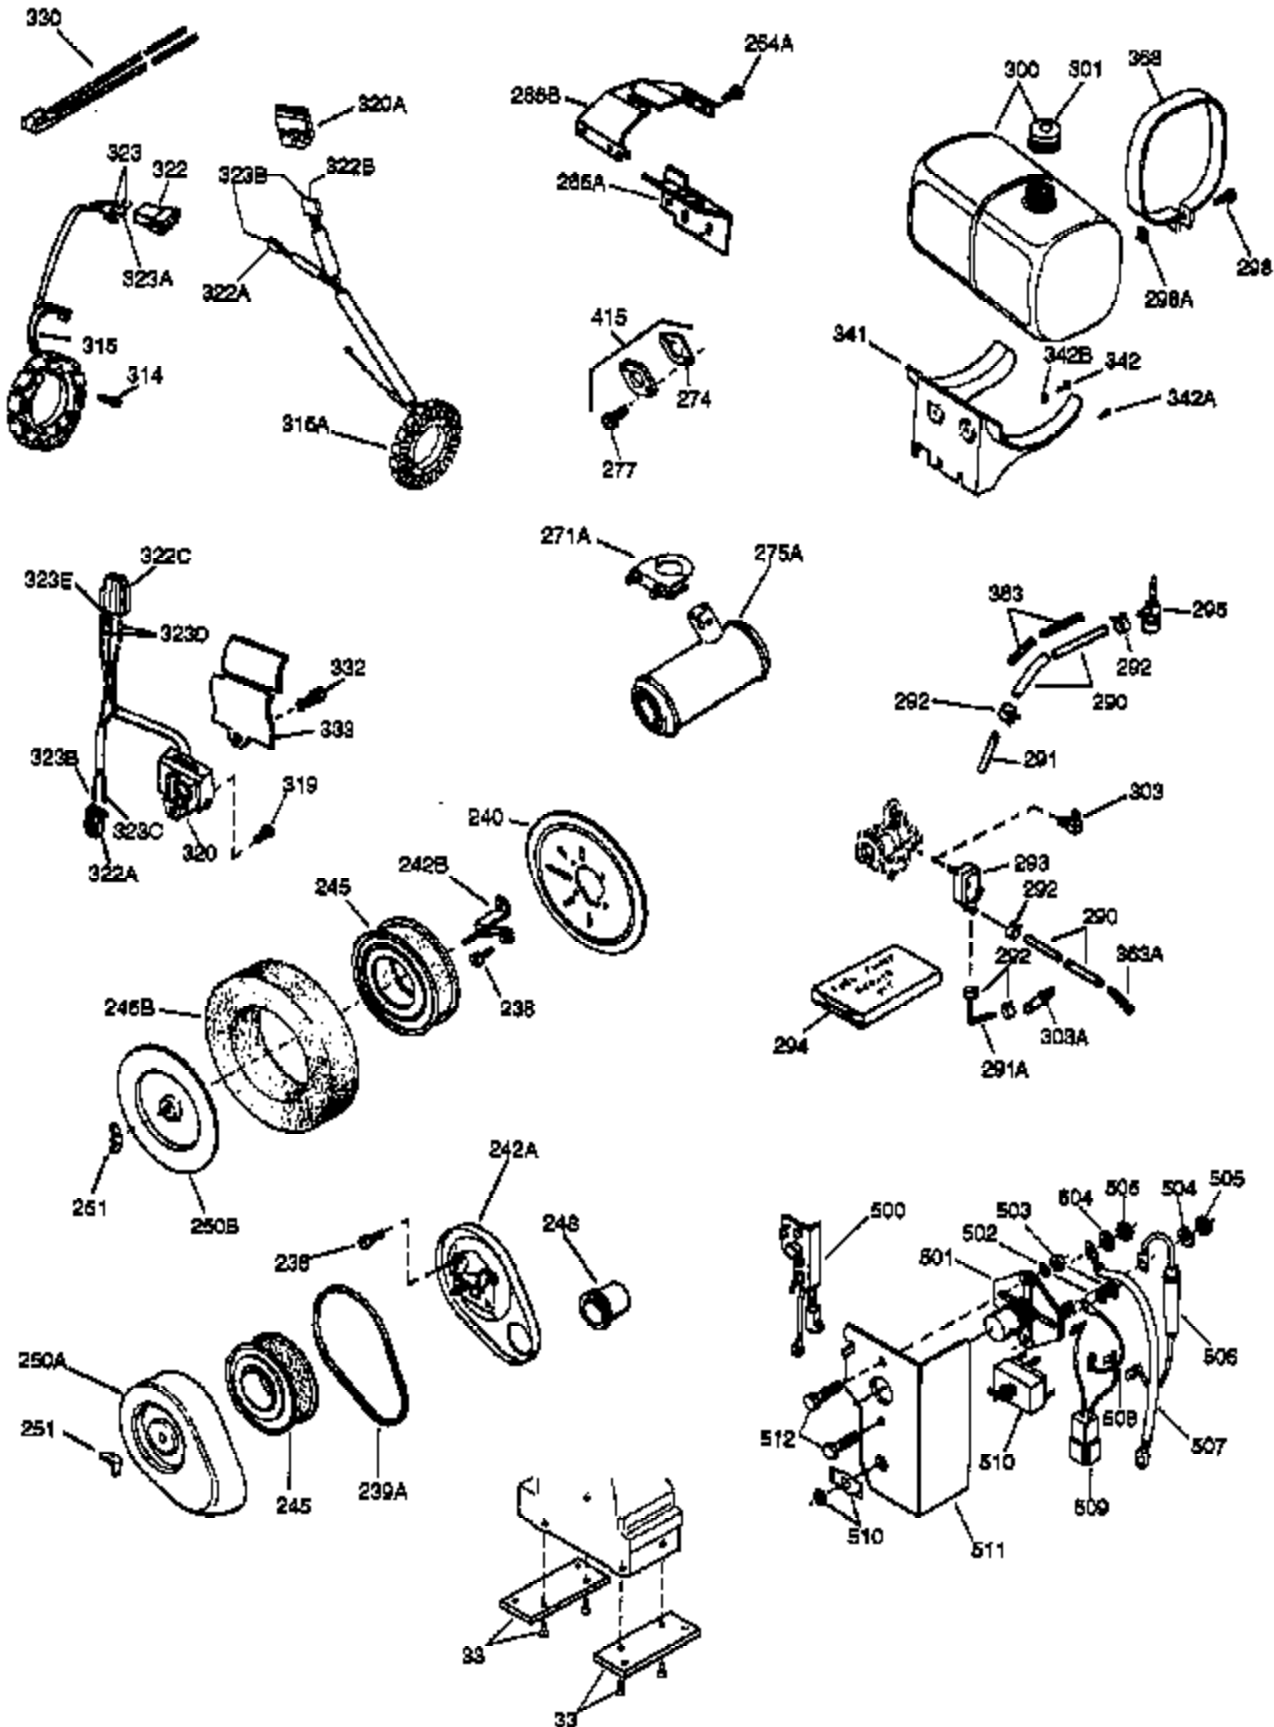

(Page 2 of 2)

IMAGE FILE: ENOH140.2

Engine Parts List #2

Ref #	Part Number	Qty	Description
131	650752	1	Screw, 1/4-20 x 7/16"
238	650399	4	Screw, 10-32 x 5/8"
245	32008	1	Air Cleaner Filter
251	650513	1	Wing Nut, 1/4-20
261A	650751	1	Screw, 1/4-20 x 7/16"
269	33515A	1	* Exhaust Gasket
271A	35732	1	Muffler Clamp
290	29774	1	Fuel Line
291	30962	1	Fuel Line
292	26460	3	Fuel Line Clamp
293	35807	1	Pulse Pump
293A	650378	2	Screw, Torx T-30, 5/16-18 x 1-1/8"
294	35791	1	Fuel Pump Repair Kit
295	29683	1	Fuel Shut-Off Valve
298A	650488	2	Screw, 1/4-20 x 1-1/4"
298B	650456	2	Lock Nut
300	33979	1	Fuel Tank (Incl. 301)
301	33032	1	Fuel Cap
303	29634	1	Fuel Fitting
319	650595	1	Screw, 5/16-24 x 3/8"
332	650736	1	Screw, 10-16 x 3/8"
333	34276	1	Regulator Cover
339	650787	2	Washer
340	33978	1	Fuel Tank Bracket
342A	650785	2	Screw, 5/16-18 x 5/8"
342	650786	2	Screw, 1/4-20 x 5/8"
355	590701	1	Starter Handle
368	33980	1	Fuel Tank Strap