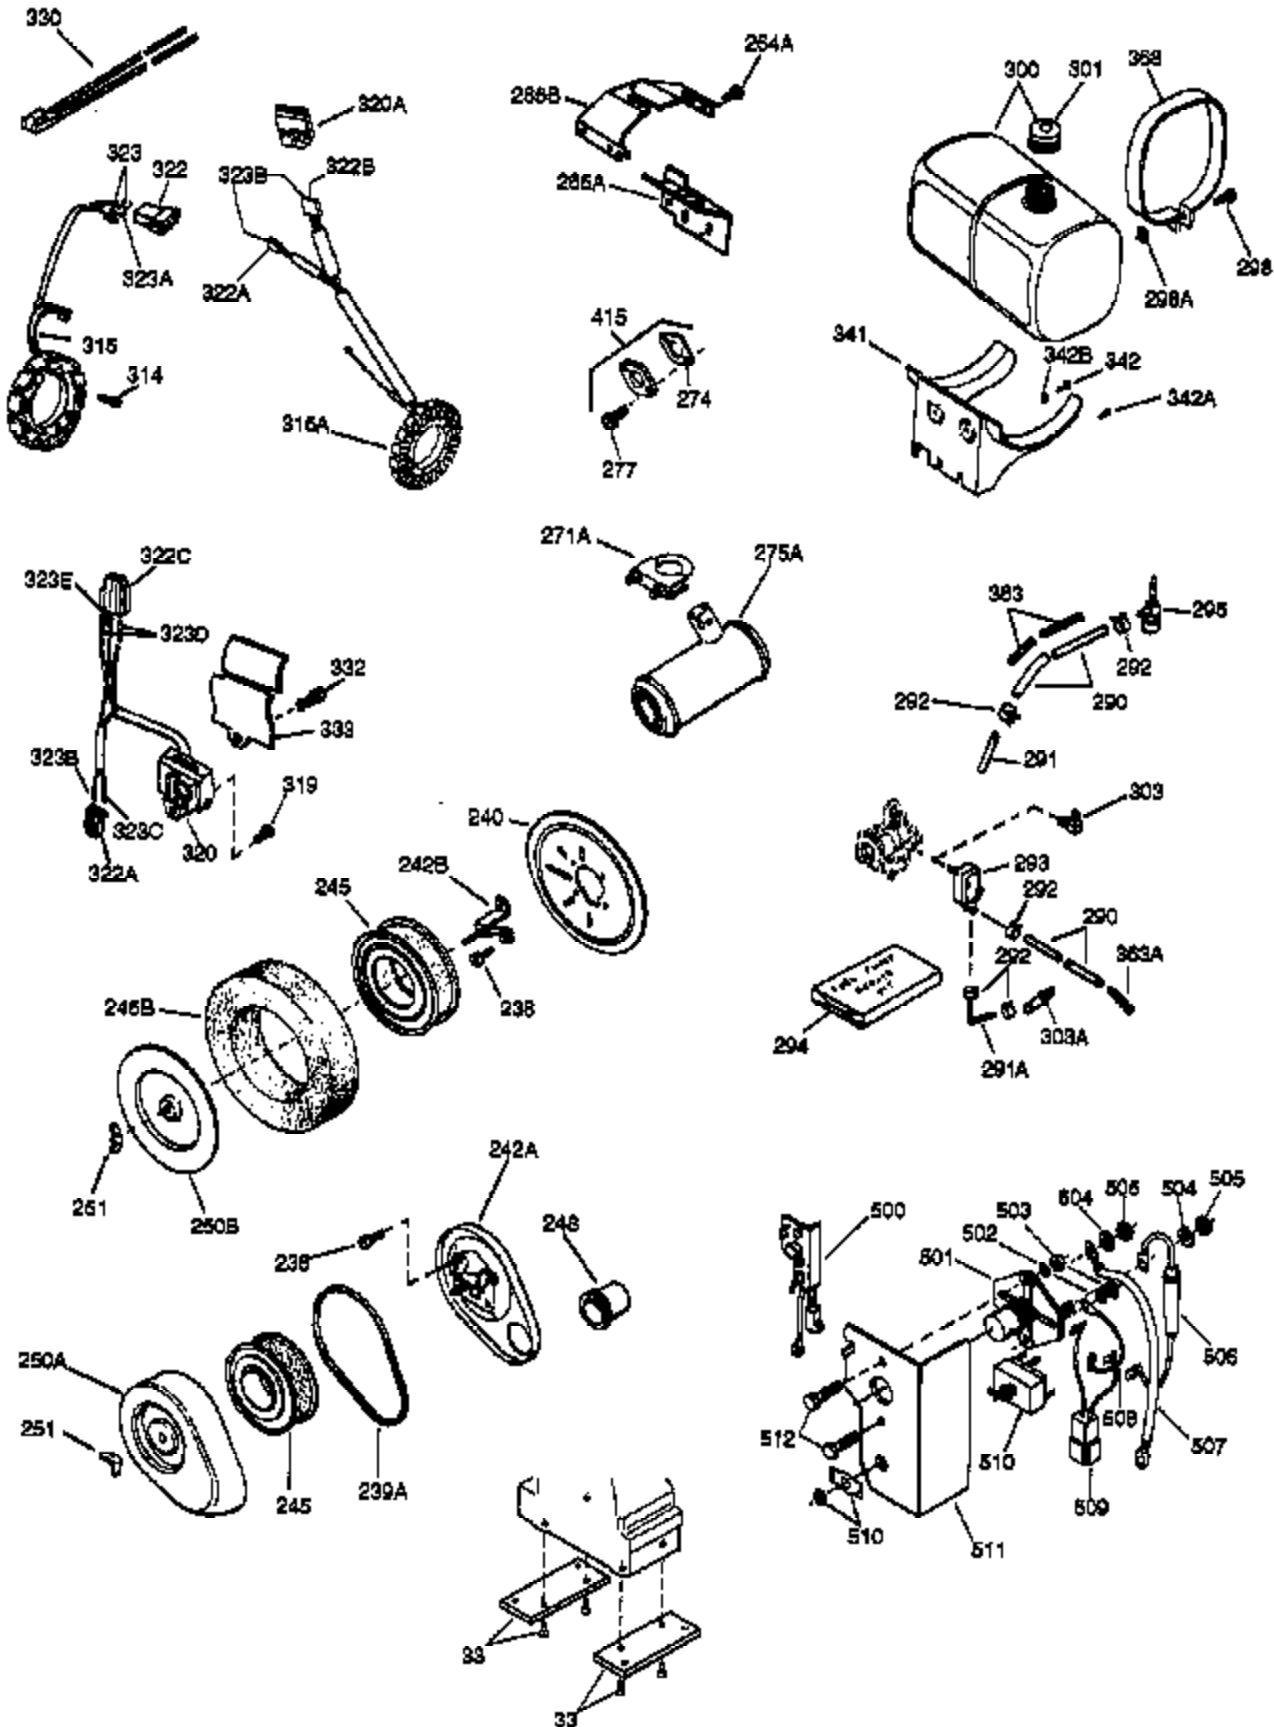

(Page 2 of 2)

IMAGE FILE: ENOH140.2

Ref #	Part Number	Qty	Description
131	650752	1	Screw, 1/4-20 x 7/16"
238	650399	4	Screw, 10-32 x 5/8"
245	32008	1	Air Cleaner Filter
248	34194A	1	Air Cleaner Tube
251	650513	1	Wing Nut, 1/4-20
261A	650751	1	Screw, 1/4-20 x 7/16"
269	33515A	1	* Exhaust Gasket
271A	35732	1	Muffler Clamp
290	29774	1	Fuel Line
291	30962	1	Fuel Line
292	26460	4	Fuel Line Clamp
293	35807	1	Pulse Pump
294	35791	1	Pulse Pump Repair Kit
295	29683	1	Fuel Shut-Off Valve
298B	650456	2	Lock Nut
298	650488	2	Screw, 1/4-20 x 1-1/4"
300	33979	1	Fuel Tank (Incl. 301)
301	33032	1	Fuel Cap
303	29634	2	Fuel Fitting
314	650521	2	Screw, 10-32 x 1-1/8"
315	610902	1	Alternator Coil (20 Amp)(Incl. 322,32 3& 323A)
319	650595	2	Screw, 5/16-24 x 3/8"
319	30063	1	Screw, Torx T-30, 1/4-20 x 1/2"
320	610996	1	Regulator (20 Amp)(Incl. 322A-323E)
322B	611200	1	Connector Body
322	611201	1	Connector Body
322C	610921	1	Connector Body
323	610905	2	Terminal
323D	610992	1	Terminal
323E	610922	1	Terminal
323A	610904	1	Terminal
323B	610989	1	Terminal
323C	610991	2	Terminal
340	33978	1	Fuel Tank Bracket
342B	650787	2	Washer
342A	650785	2	Screw, 5/16-18 x 5/8"
342	650786	2	Screw, 1/4-20 x 5/8"
355	590701	1	Starter Handle
368	33980	1	Fuel Tank Strap
509	34393	1	Alternator Adapter Cord