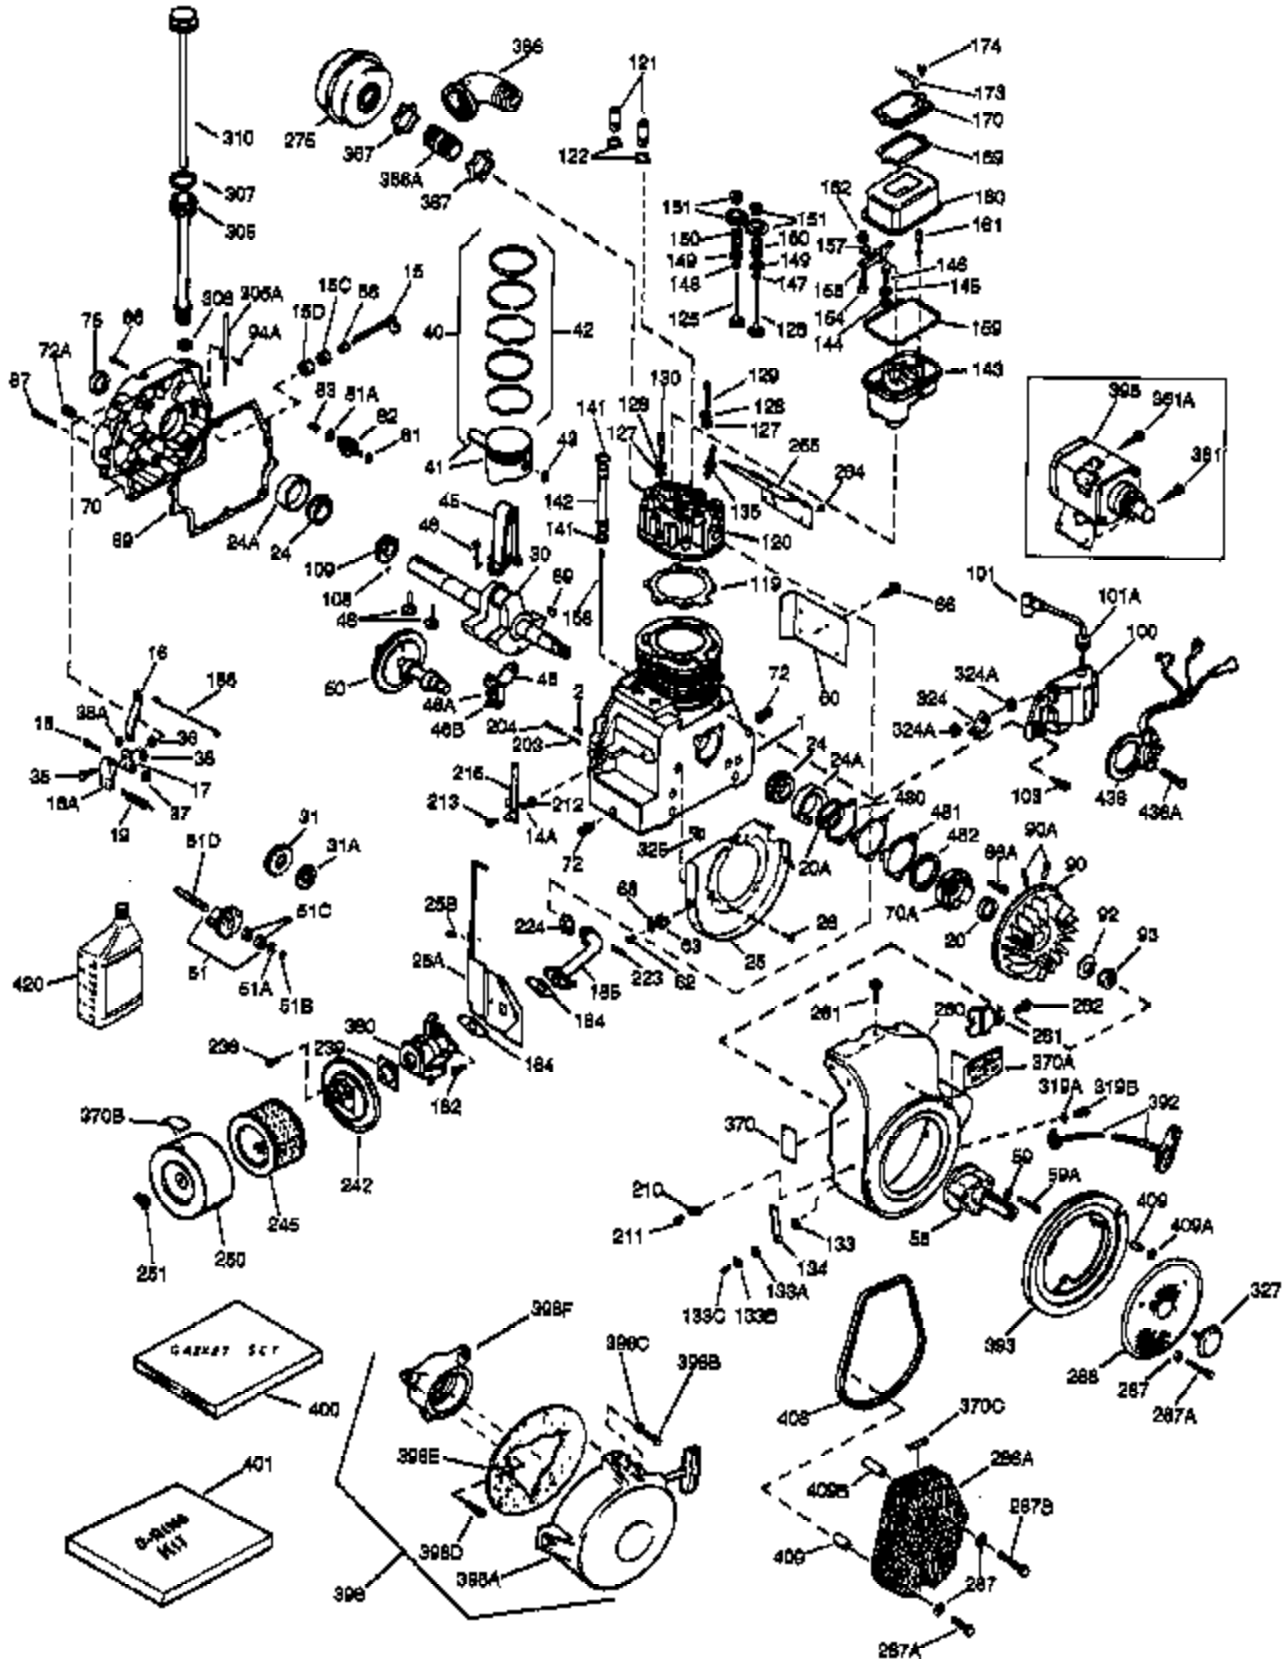

## Engine Parts List #1

Ref #	Part Number	Qty	Description
	1 33823A	1	Cylinder (Incl. 2, 72 & 75)
	2 27652	2	Dowel Pin
	14A 28558	1	Washer
	15 32425	1	Governor Rod
	16 31963	1	Governor Lever
	16A 31965	1	Governor Spring Plate
	17 31964	1	Governor Lever Clamp
	18 650544	1	Screw, Torx T-25, 10-24 x 7/8"
	19 31967	1	Extension Spring
	20A 32599	1	* "O" Ring
	20 31950	1	* Oil Seal
	24A 31928	2	Bearing Cup
	24A 31928	1	Bearing Cup
	24 31932	2	Tapered Roller Bearing
	25 32579	1	Blower Housing Baffle
	25B 650738	1	Screw, 1/4-20 x 5/8"
	25A 33477A	1	Air Baffle
	26 650561	3	Screw, 1/4-20 x 5/8"
	30 33821B	1	Crankshaft
	31 33963	1	Counterbalance Gear
	31A 33499	1	Spacer
	35 30312	1	Screw, 10-32 x 1/2"
	37 7975	1	Lock Nut, 10-24
	38A 650518	1	Washer
	38 29193	1	Retaining Ring
	40 34508	1	Piston, Pin & Ring Set (Std.)
	40 34509	1	Piston, Pin & Ring Set (.010" OS)
	40 34510	1	Piston, Pin & Ring Set (.020" OS)
	41 32001C	1	Piston & Pin Ass'y. (Std.) (Incl. 43)
	41 32002B	1	Piston & Pin Ass'y. (.010" OS) (Incl. 43)
	41 32003B	1	Piston & Pin Ass'y. (.020" OS) (Incl. 43)
	42 32004	1	Ring Set (Std.)
	42 32005	1	Ring Set (.010" OS)
	42 32006	1	Ring Set (.020" OS)
	43 31919	2	Piston Pin Retaining Ring
	45 33093A	1	Connecting Rod Ass'y. (Incl.46 - 46B)
	45 34383	1	Connecting Rod Ass'y.(.010" US)(Incl. 46-46B)
	45 34384	1	Connecting Rod Ass'y.(.020" US)(Incl. 46-46B)
	46 32077	2	Connecting Rod Bolt
	46A 26073	2	Washer
	46B 28264	2	Nut
	48 33472	2	Valve Lifter
	50 34752	1	Camshaft (MCR)
	51C 33501	4	Needle Bearing
	51B 792017	2	Retaining Ring
	51A 33503	4	Thrust Washer
	51 34811	1	Counterbalance Weight
	51D 33502	1	Counterbalance Shaft
	60 33479	1	Blower Housing Extension
	66 30063	2	Screw, Torx T-30, 1/4-20 x 1/2"
	69 31956B	1	* Cylinder Cover Gasket
	70A 32577	1	Cylinder Cover (See Ref. #'s 480-482)
	70 34758	1	Cylinder Cover (Incl. 15,20,38,72,88)
	72A 28534	2	Oil Drain Plug
	72 31927	2	Oil Drain Plug
	75 31950	1	Oil Seal
	81 30590A	1	Washer
	81A 650745	1	Washer