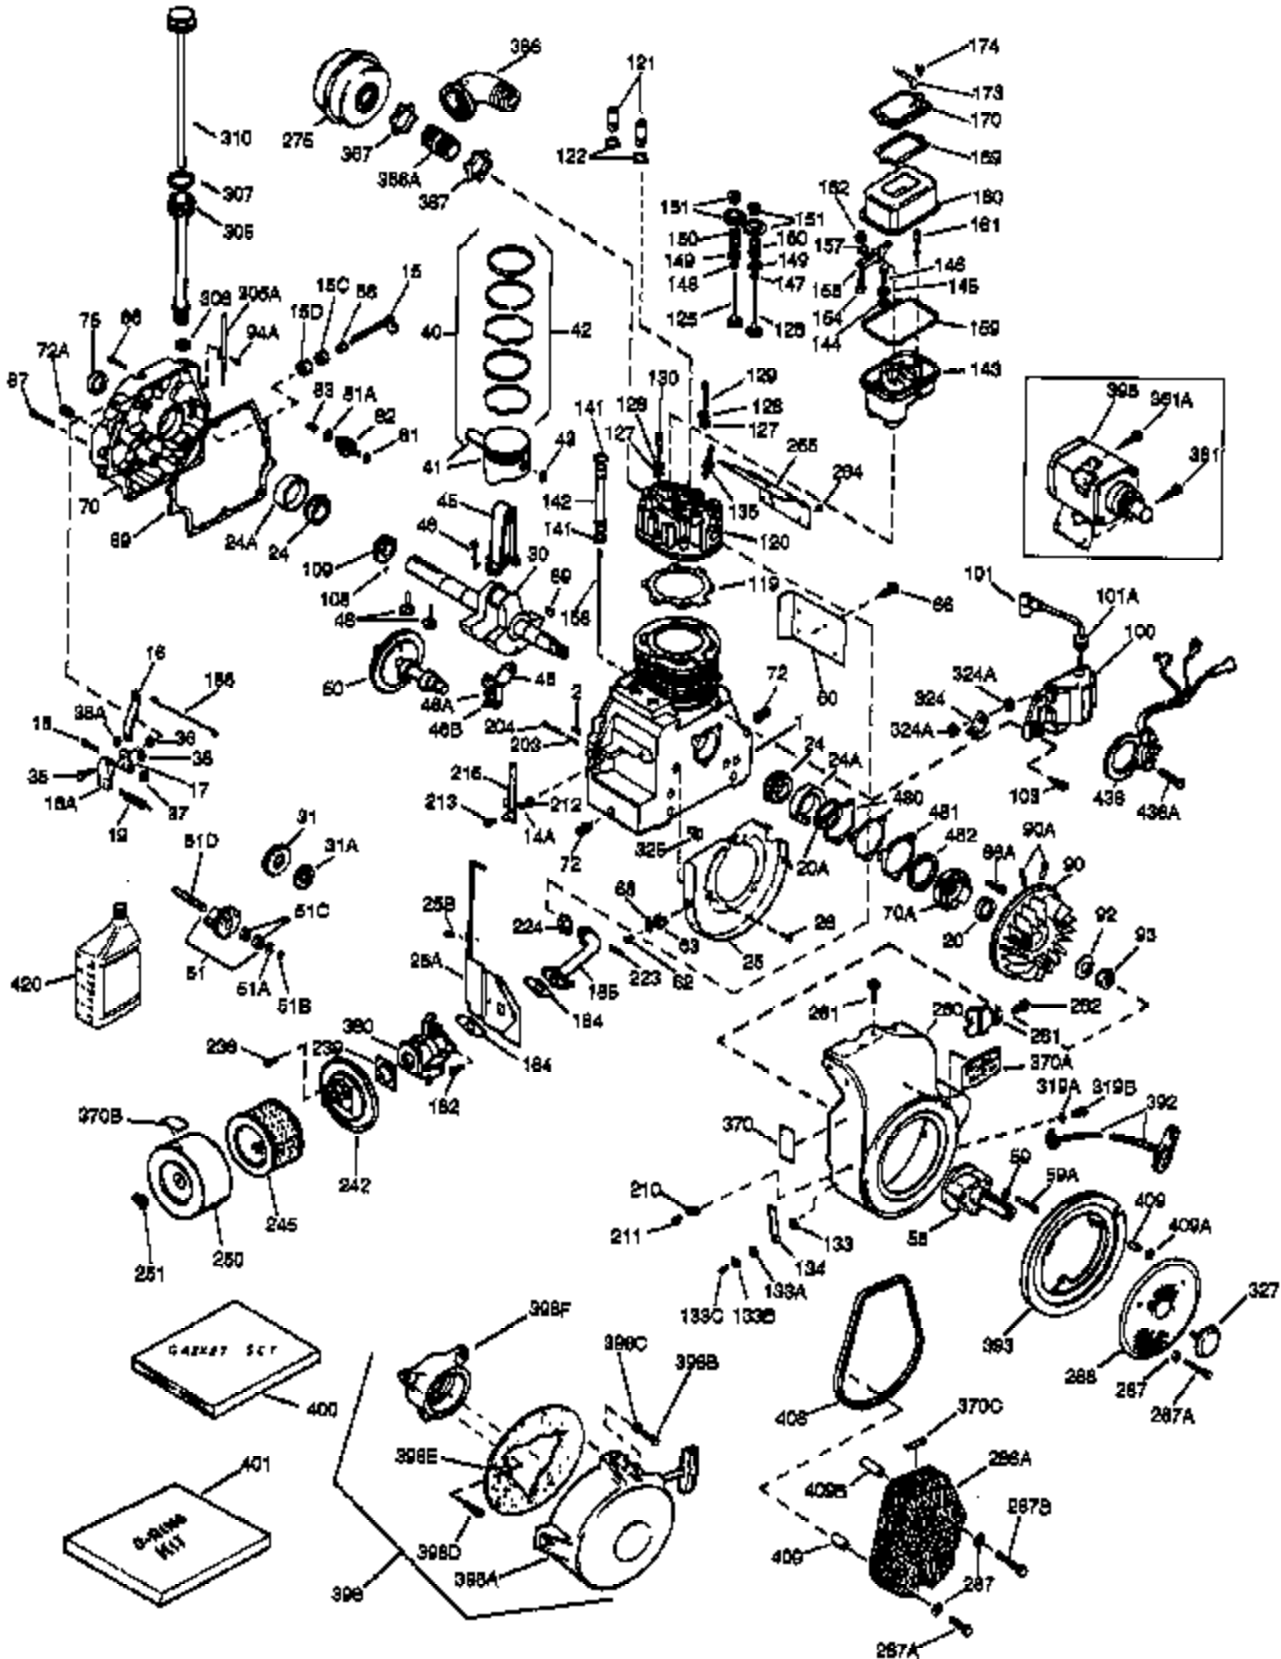

(Page 1 of 2)

IMAGE FILE: ENOH140.2