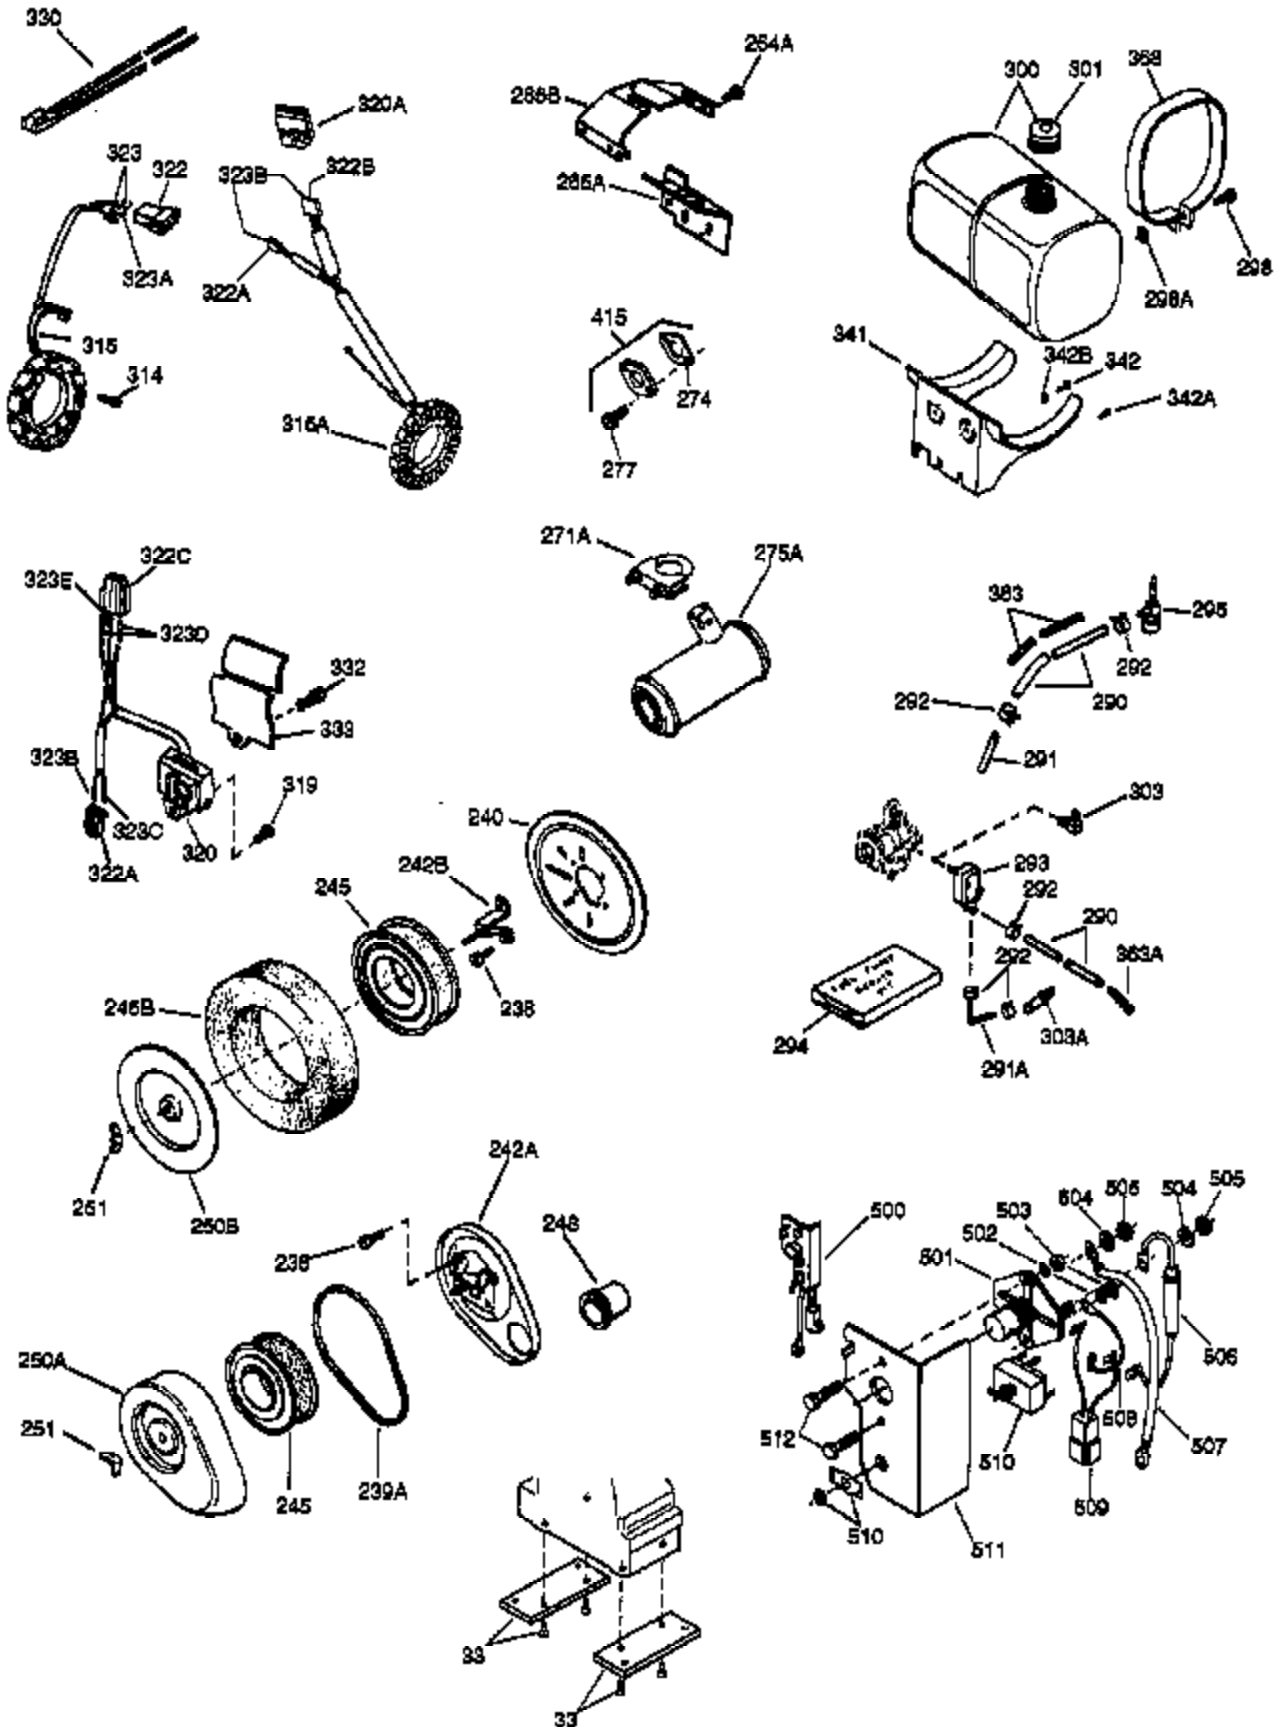

(Page 2 of 2)

IMAGE FILE: ENOH140.2

Engine Parts List #2

Ref #	Part Number	Qty	Description
239A	34197	1	Air Cleaner Gasket
245	32008	1	Air Cleaner Filter
248	34194A	1	Air Cleaner Tube
251	650513	1	Wing Nut, 1/4-20
261A	650751	1	Screw, 1/4-20 x 7/16"
265B	34284	1	Cylinder Head Cover
265A	34283	1	Cylinder Head Cover
269	33515A	1	* Exhaust Gasket
290	30962	1	Fuel Line
291	29774	1	Fuel Line
292	26460	4	Fuel Line Clamp
293	33715	1	Impulse Fuel Pump (Incl. 294)
294	33010	1	Impulse Fuel Pump Repair Kit
295	29683	1	Fuel Shut-Off Valve
298A	650456	1	Lock Nut, 1/4-20
298	650488	1	Screw, 1/4-20 x 1-1/4"
300	33979	1	Fuel Tank (Incl. 301)
301	33032	1	Fuel Cap
303	29634	1	Fuel Line Fitting
332	650736	1	Screw, 10-16 x 3/8"
333	34276	1	Cover Plate
341	33978	1	Fuel Tank Bracket
342B	650787	2	Belleville Washer
342A	650785	2	Screw, 5/16-18 x 5/8"
342	650786	2	Screw, 1/4-20 x 5/8"
355	590452	1	Starter Handle
363	34148	1	Fuel Line Spring
363A	34148	1	Fuel Line Spring
368	33980	2	Fuel Tank Strap