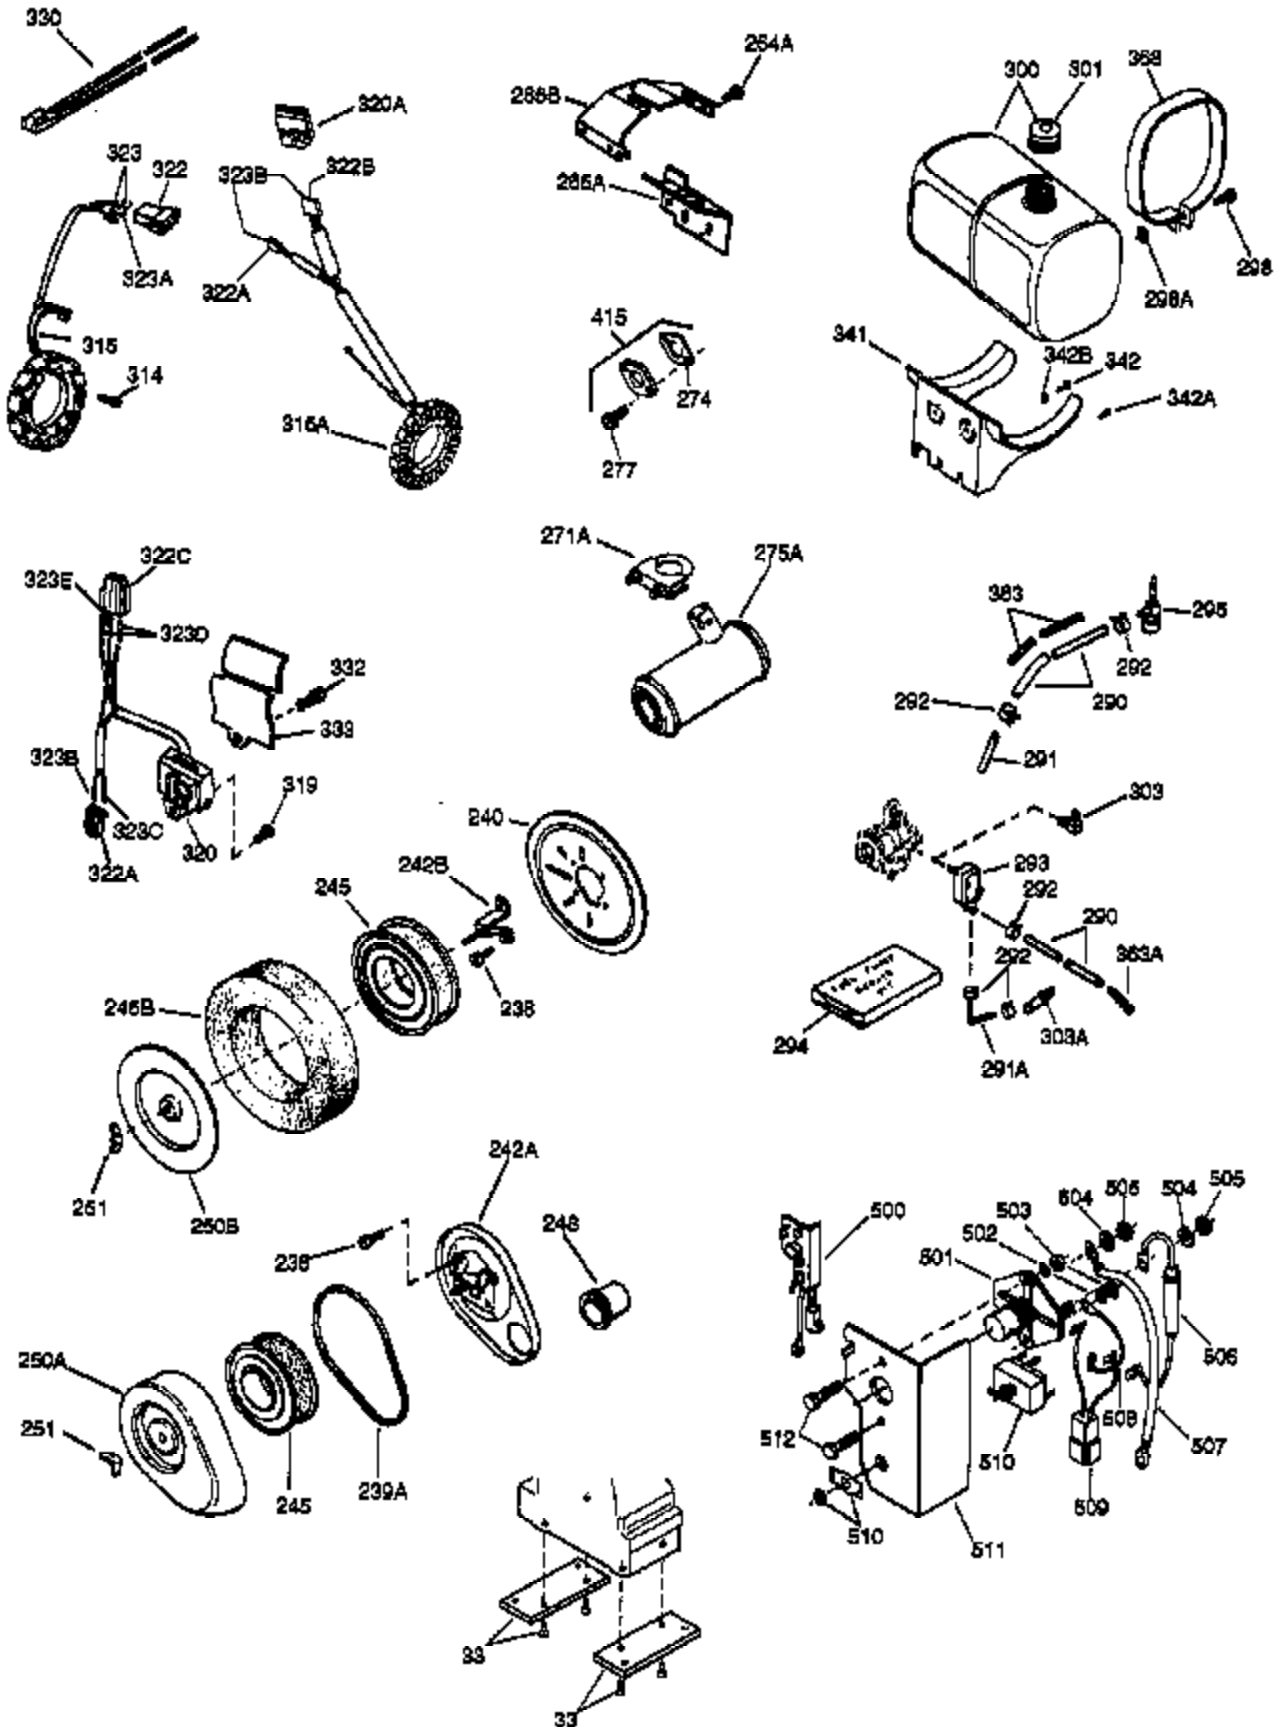

(Page 2 of 2)

IMAGE FILE: ENOH140.2

Ref #	Part Number	Qty	Description
239A	34197	1	Air Cleaner Gasket
245	32008	1	Air Cleaner Filter
248	34194A	1	Air Cleaner Tube
251	650513	1	Wing Nut, 1/4-20
261A	650751	1	Screw, 1/4-20 x 7/16"
269	33515A	1	* Exhaust Gasket
290	30962	1	Fuel Line
291	29774	1	Fuel Line
292	26460	4	Fuel Line Clamp
293	33715	1	Impulse Fuel Pump (Incl. 294)
294	33010	1	Impulse Fuel Pump Repair Kit
295	29683	1	Fuel Shut-Off Valve
298A	650456	1	Lock Nut, 1/4-20
298	650488	1	Screw, 1/4-20 x 1-1/4"
300	33979	1	Fuel Tank (Incl. 301)
301	33032	1	Fuel Cap
303	29634	1	Fuel Line Fitting
332	650736	1	Screw, 10-16 x 3/8"
333	34276	1	Cover Plate
341	33978	1	Fuel Tank Bracket
342B	650787	2	Belleville Washer
342A	650785	2	Screw, 5/16-18 x 5/8"
342	650786	2	Screw, 1/4-20 x 5/8"
355	590452	1	Starter Handle
363A	34148	1	Fuel Line Spring
363A	34148	1	Fuel Line Spring
368	33980	2	Fuel Tank Strap