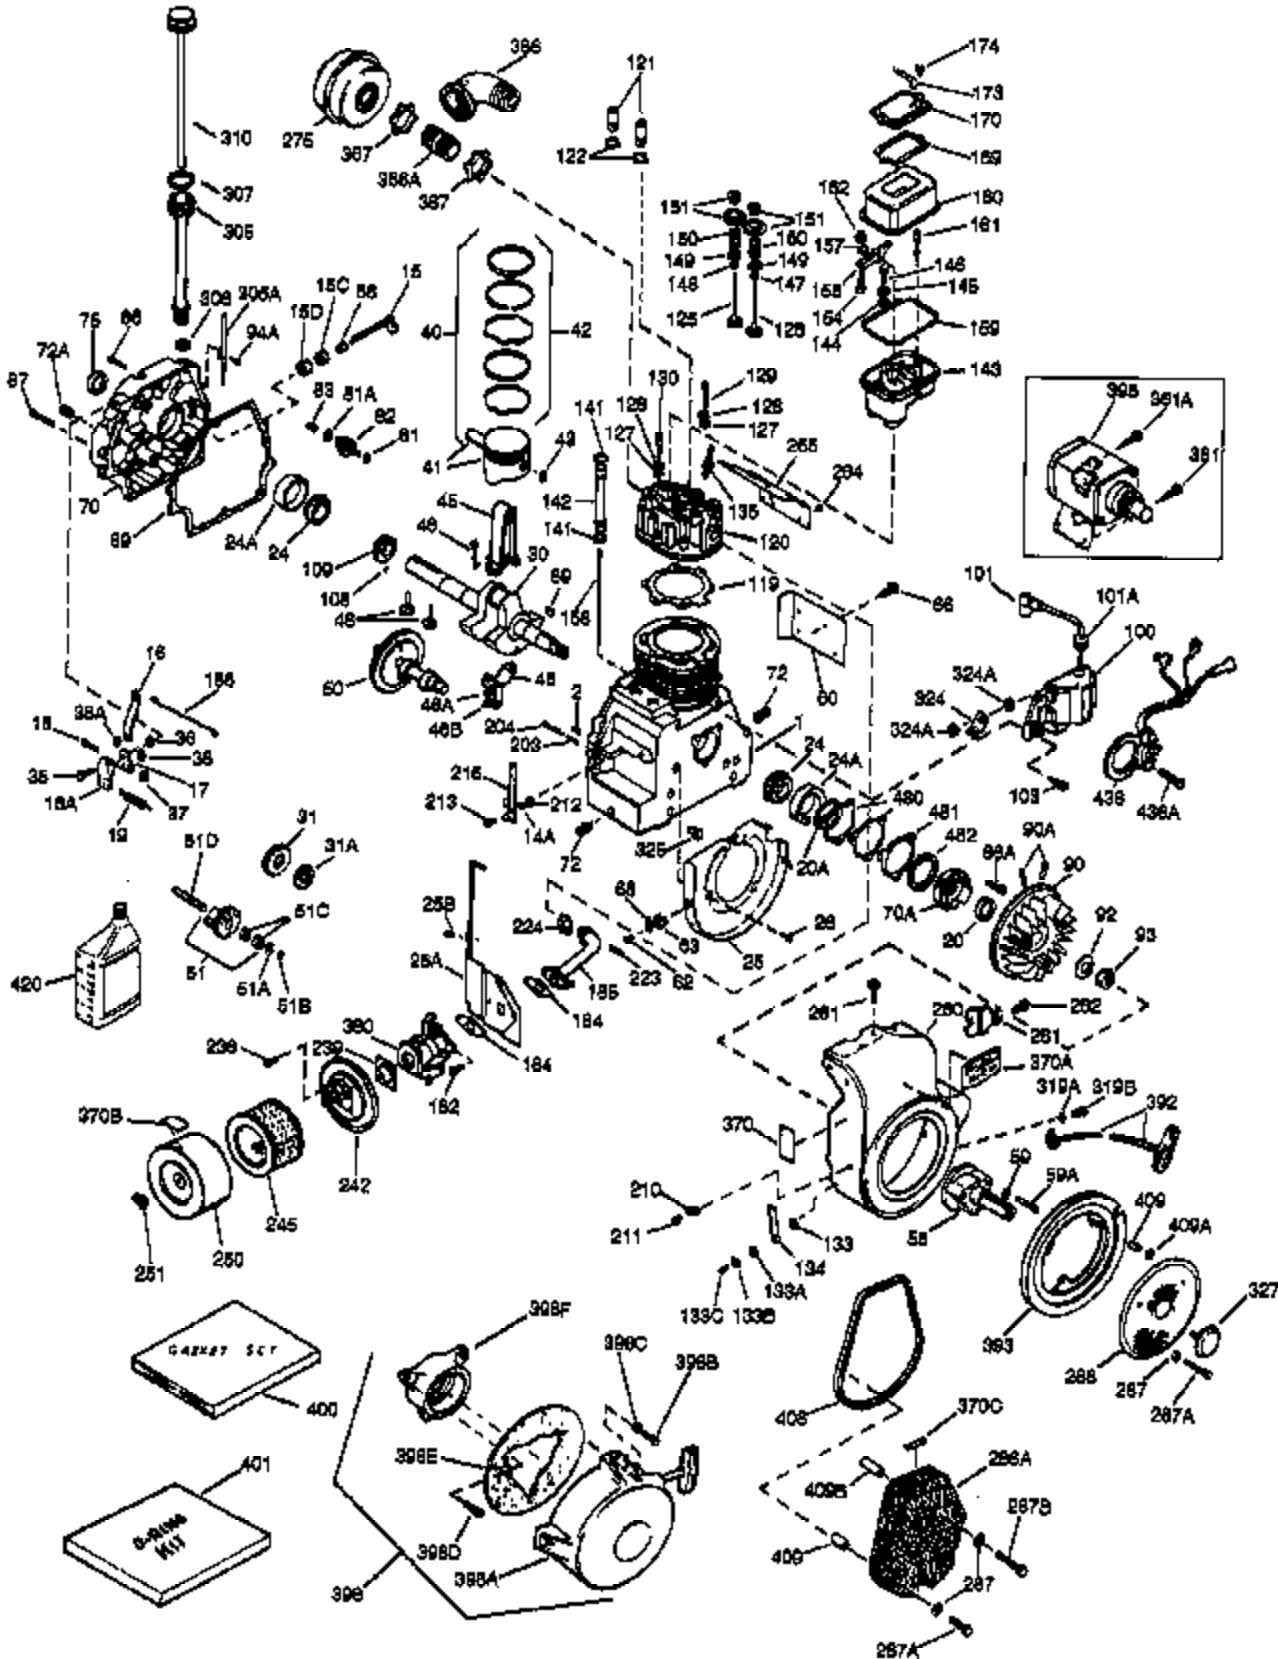

(Page 1 of 2)

IMAGE FILE: ENOH140.2

Engine Parts List #1

Ref #	Part Number	Qty	Description
1	33823A	1	Cylinder (Incl. 2, 20 & 72)
2	27652	2	Dowel Pin
14A	28558	1	Washer
15	32425	1	Governor Rod
16A	31965	1	Governor Spring Plate
16	31963	1	Governor Lever
17	31964	1	Governor Lever Clamp
18	650544	1	Screw, Torx T-25, 10-24 x 7/8"
19	31967	1	Extension Spring
20A	32599	1	* "O" Ring
20	31950	1	* Oil Seal
24A	31928	2	Bearing Cup
24	31932	2	Tapered Roller Bearing
25B	650738	1	Screw, 1/4-20 x 5/8"
25A	33477A	1	Air Baffle
25	32579	1	Blower Housing Baffle
26	650561	3	Screw, 1/4-20 x 5/8"
30	33397A	1	Crankshaft
35	30312	1	Screw, 10-32 x 1/2"
37	7975	1	Lock Nut, 10-24
38A	650518	1	Washer
38	29193	1	Retaining Ring
40	34508	1	Piston, Pin & Ring Set (Std.)
40	34509	1	Piston, Pin & Ring Set (.010" OS)
40	34510	1	Piston, Pin & Ring Set (.020" OS)
41	32001C	1	Piston & Pin Ass'y. (Std.) (Incl. 43)
41	32002B	1	Piston & Pin Ass'y. (.010" OS) (Incl. 43)
41	32003B	1	Piston & Pin Ass'y. (.020" OS) (Incl. 43)
42	32004	1	Ring Set (Std.)
42	32005	1	Ring Set (.010" OS)
42	32006	1	Ring Set (.020" OS)
43	31919	2	Piston Pin Retaining Ring
45	33093A	1	Connecting Rod Ass'y. (Incl.46 - 46B)
45	34383	1	Connecting Rod Ass'y.(.010" US)(Incl. 46-46B)
45	34384	1	Connecting Rod Ass'y.(.020" US)(Incl. 46-46B)
46A	26073	2	Washer
46	32077	2	Connecting Rod Bolt
46B	28264	2	Nut
48	33472	2	Valve Lifter
50	34752	1	Camshaft (MCR)
60	33479	1	Blower Housing Extension
69	31956B	1	* Cylinder Cover Gasket
70A	32577	1	Cylinder Cover (See Ref. #'s 480-482)
70	32685	1	Cylinder Cover (Incl. 15,38,72,75,88)
72	31927	2	Oil Drain Plug
72A	28534	1	Oil Drain Plug
75	31950	1	Oil Seal
81	30590A	1	Washer
81A	650745	1	Washer
82	34751	1	Governor Gear Ass'y.
83	35322	1	Governor Spool
86	650588	1	Screw, 1/4-20 x 2"
86A	792028	3	Screw, 5/16-18 x 7/8"
87	650451	8	Screw, 1/4-20 x 1"
88	32426	1	Spacer
89	650592	1	Flywheel Key
90	610909	1	Flywheel (W/Ring Gear)(Incl. 90A)
90A	730201	1	Trigger Pin Kit