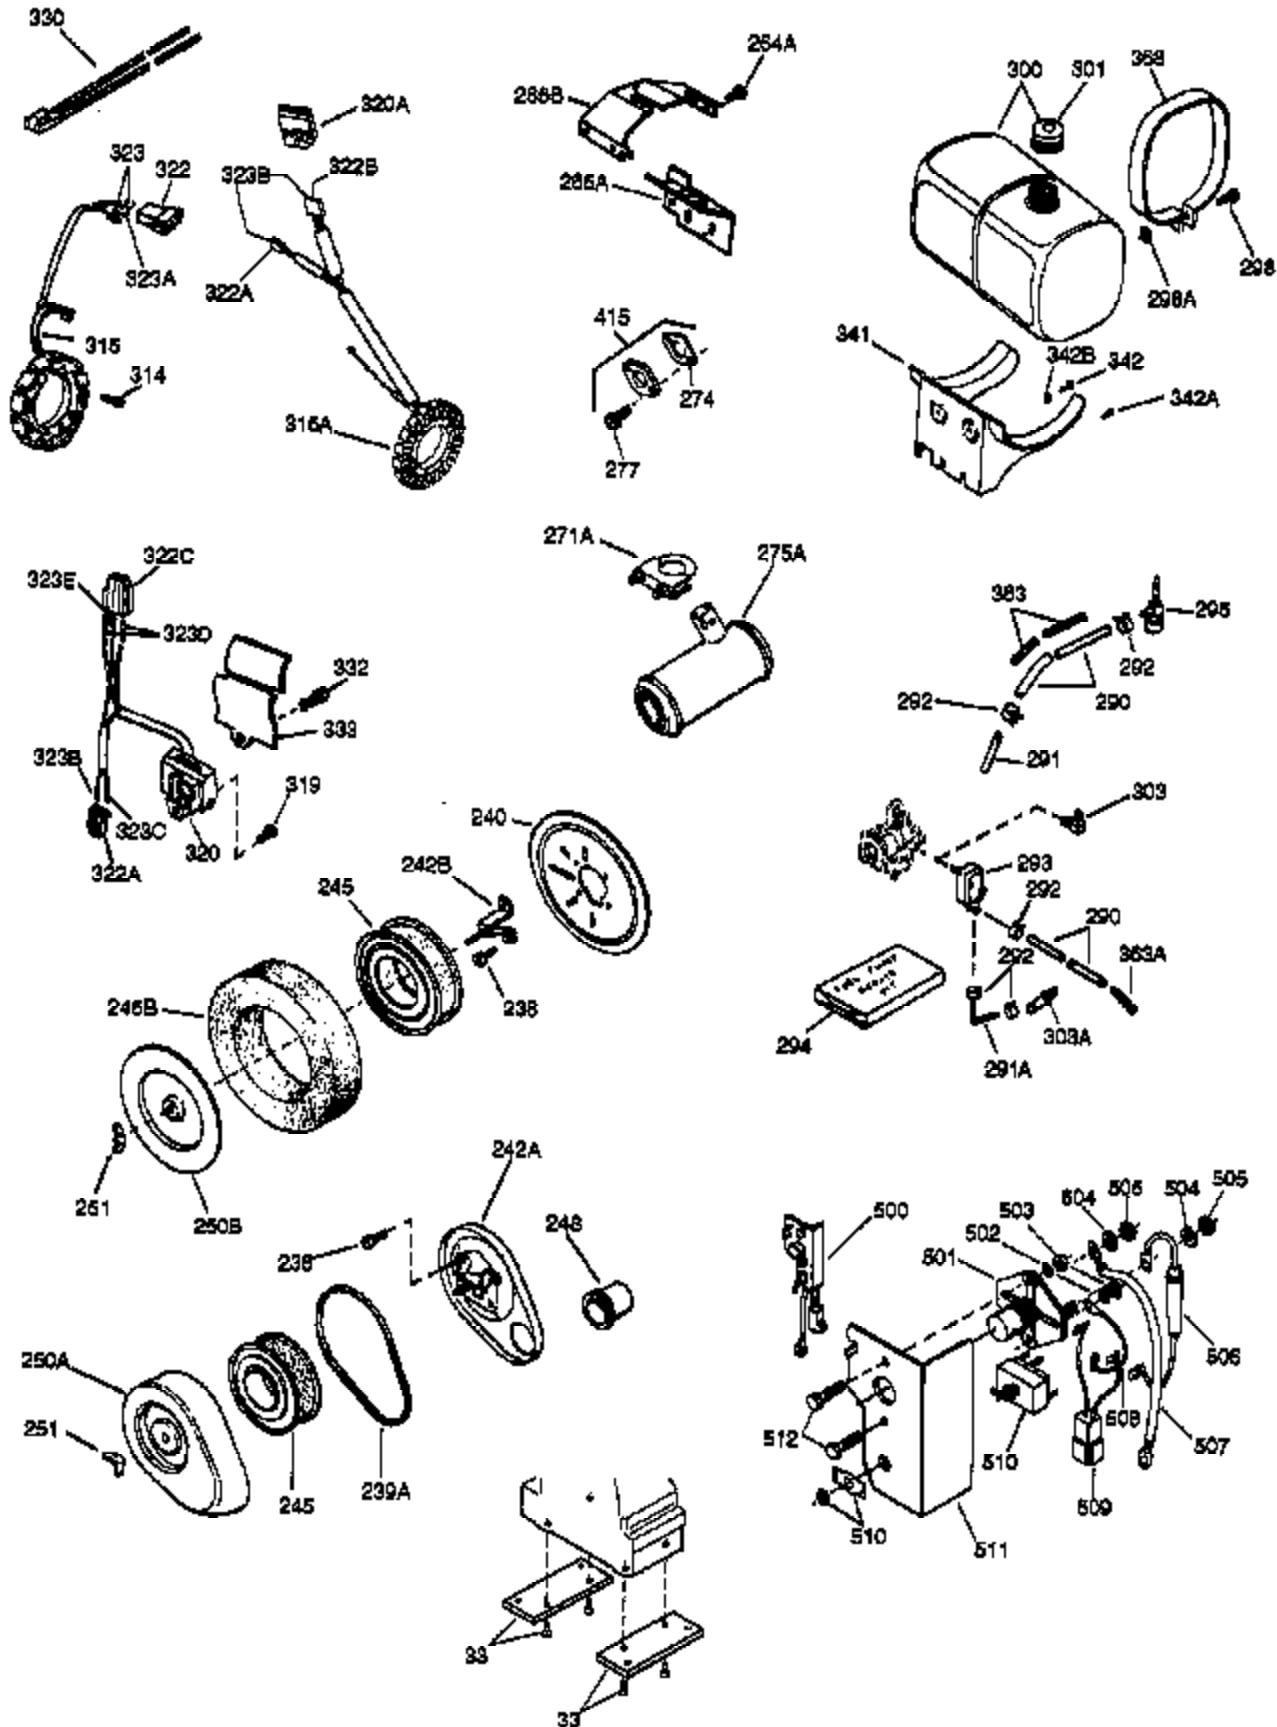

(Page 2 of 2)

IMAGE FILE: ENOH140.2

Engine Parts List #2

Ref #	Part Number	Qty	Description
238	650399	4	Screw, 10-32 x 5/8"
245	32008	1	Air Cleaner Filter
251	650513	1	Wing Nut, 1/4-20
261A	650751	1	Screw, 1/4-20 x 7/16"
269	33515A	1	* Exhaust Gasket
290	29774	1	Fuel Line (6.00")
291A	29774	1	Fuel Line
291	30962	1	Fuel Line
292	26460	4	Fuel Line Clamp
293	35807	1	Pulse Pump
294	35791	1	Pulse Pump Repair Kit
295	29683	1	Fuel Shut-Off Valve
298	650488	2	Screw, 1/4-20 x 1-1/4"
298A	650456	1	Lock Nut, 1/4-20
300	33979	1	Fuel Tank (Incl. 301)
301	33032	1	Fuel Cap
303	29634	2	Fuel Fitting
314	650521	2	Screw, 10-32 x 1-1/8"
315	611214	1	Alternator Coil (20 Amp) (Incl.322,32 2A,323)
319	651026	1	Screw, 1/4-20 x 1/2"
320	611215	1	Regulator (20 Amp)
322	610824	1	Connector Body
322A	610921	1	Connector Body
323	610922	5	Terminal
341	33978	1	Fuel Tank Bracket
342B	650787	2	Belleville Washer
342	650786	2	Screw, 1/4-20 x 5/8"
342A	650785	2	Screw, 5/16-18 x 5/8"
355	590701	1	Starter Handle
368	33980	1	Fuel Tank Strap
500	730198	1	Switch Ass'y.
501	34616	1	Starter Switch
502	27513	2	Lock Washer
503	650864	2	Nut, 1/4-20
504	8274	2	Lock Washer
505	650586	2	Nut, 5/16-24
506	34620	1	Wire & Fuse
507	34618	1	Starter Wire
508	34619	1	Ground Wire
509	34617	1	Adapter Cord
510	34615	1	Toggle Switch
511	34614	1	Starter Button Bracket
512	792026	2	Screw, 1/4-20 x 7/8"