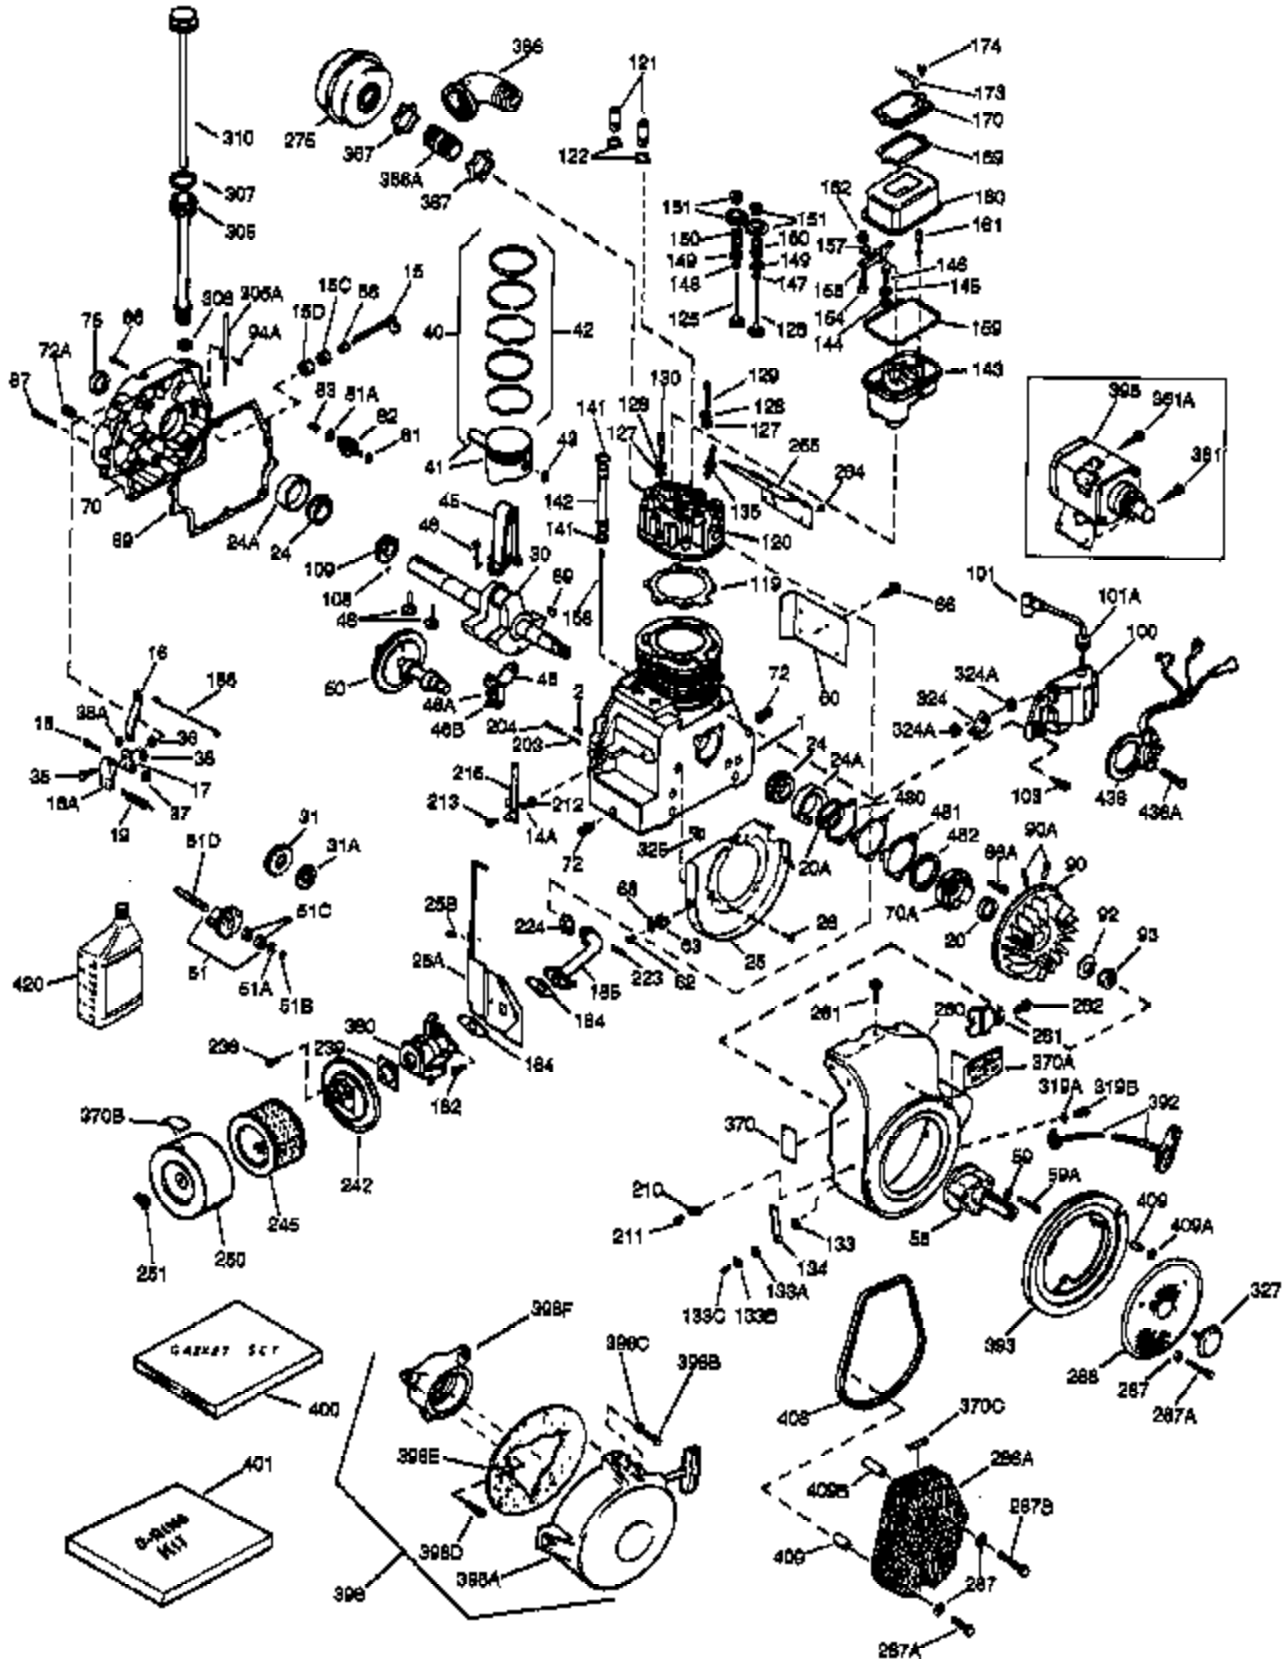

(Page 1 of 2)

IMAGE FILE: ENOH140.2

Ref #	Part Number	Qty	Description
1	33823A	1	Cylinder (Incl. 2, 20 & 72)
2	27652	2	Dowel Pin
14A	28558	1	Washer
15	32425	1	Governor Rod
16A	31965	1	Governor Spring Plate
16	31963	1	Governor Lever
17	31964	1	Governor Lever Clamp
18	650544	1	Screw, Torx T-25, 10-24 x 7/8"
19	31967	1	Extension Spring
20A	32599	1	* "O" Ring
20	31950	1	* Oil Seal
24	31932	2	Tapered Roller Bearing
24A	31928	2	Bearing Cup
25	32579	1	Blower Housing Baffle
25B	650738	1	Screw, 1/4-20 x 5/8"
25A	33477A	1	Air Baffle
26	650561	3	Screw, 1/4-20 x 5/8"
30	34278B	1	Crankshaft
35	30312	1	Screw, 10-32 x 1/2"
37	7975	1	Lock Nut, 10-24
38	29193	1	Retaining Ring
38A	650518	1	Washer
40	34508	1	Piston, Pin & Ring Set (Std.)
40	34509	1	Piston, Pin & Ring Set (.010" OS)
40	34510	1	Piston, Pin & Ring Set (.020" OS)
41	32001C	1	Piston & Pin Ass'y. (Std.) (Incl. 43)
41	32002B	1	Piston & Pin Ass'y. (.010" OS) (Incl. 43)
41	32003B	1	Piston & Pin Ass'y. (.020" OS) (Incl. 43)
42	32004	1	Ring Set (Std.)
42	32005	1	Ring Set (.010" OS)
42	32006	1	Ring Set (.020" OS)
43	31919	2	Piston Pin Retaining Ring
45	33093A	1	Connecting Rod Ass'y. (Incl.46 - 46B)
45	34383	1	Connecting Rod Ass'y.(.010" US)(Incl. 46-46B)
45	34384	1	Connecting Rod Ass'y.(.020" US)(Incl. 46-46B)
46A	26073	2	Washer
46B	28264	2	Nut
46	32077	2	Connecting Rod Bolt
48	33472	2	Valve Lifter
50	34752	1	Camshaft (MCR)
60	33479	1	Blower Housing Extension
69	31956B	1	* Cylinder Cover Gasket
70A	32577	1	Cylinder Cover (See Ref. #'s 480-482)
70	32685	1	Cylinder Cover (Incl. 15,38,72,75,88)
72	31927	2	Oil Drain Plug
75	31950	1	Oil Seal
81A	650745	1	Washer
81	30590A	1	Washer
82	34751	1	Governor Gear Ass'y.
83	35322	1	Governor Spool
86	650588	1	Screw, 1/4-20 x 2"
86A	792028	3	Screw, 5/16-18 x 7/8"
87	650451	8	Screw, 1/4-20 x 1"
88	32426	1	Spacer
89	650592	1	Flywheel Key
90	610909	1	Flywheel (W/Ring Gear) (Incl. 90A)
90A	730201	1	Trigger Pin Kit
92	650666	1	Washer