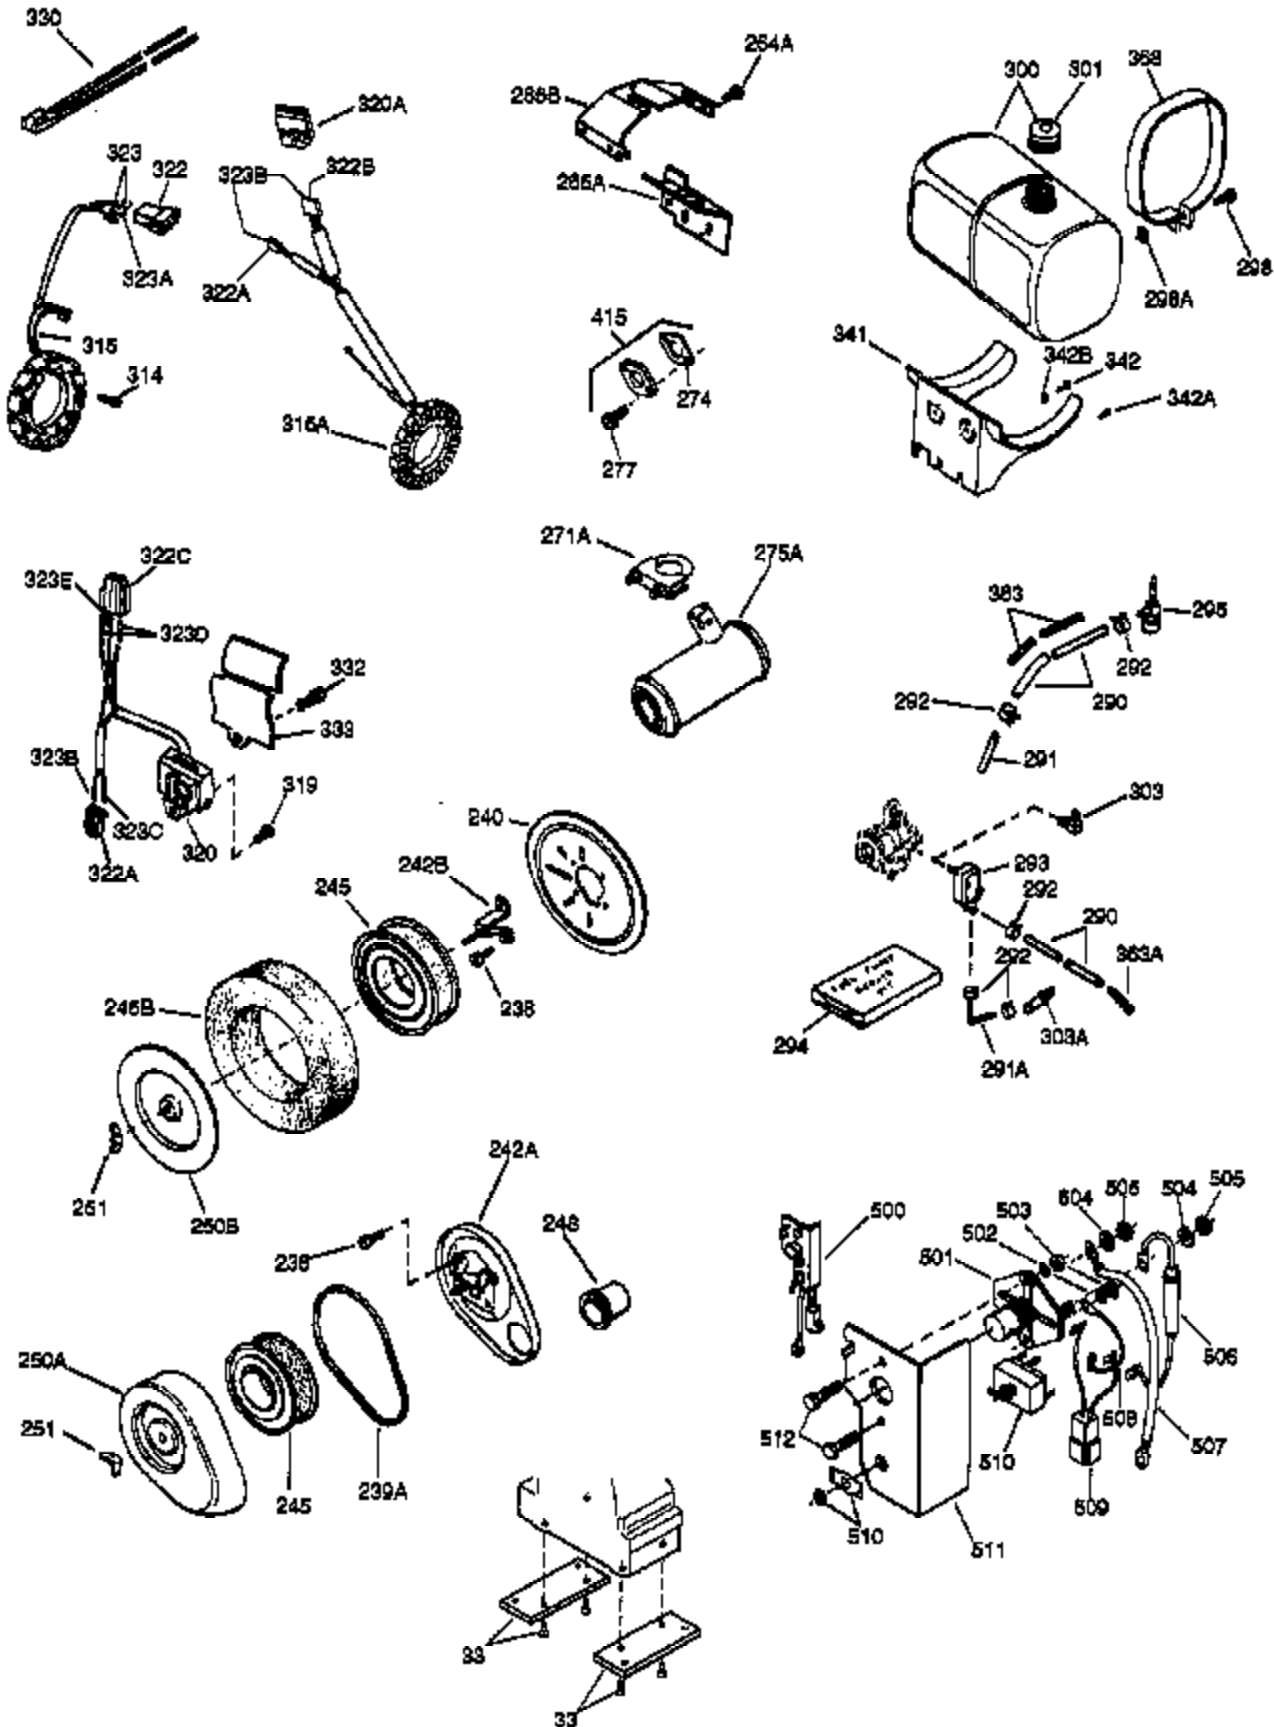

(Page 2 of 2)

IMAGE FILE: ENOH140.2

Ref #	Part Number	Qty	Description
238	650399	4	Screw, 10-32 x 5/8"
239A	34197	1	Air Cleaner Gasket
245	32008	1	Air Cleaner Filter
248	34194A	1	Air Cleaner Tube
251	650513	1	Wing Nut, 1/4-20
261A	650751	1	Screw, 1/4-20 x 7/16"
269	33515A	1	* Exhaust Gasket
290	29774	1	Fuel Line (6.00")
291	30962	1	Fuel Line
291A	29774	1	Fuel Line
292	26460	4	Fuel Line Clamp
293	35807	1	Pulse Pump
294	35791	1	Pulse Pump Repair Kit
295	29683	1	Fuel Shut-Off Valve
298A	650456	1	Lock Nut, 1/4-20
298	650488	1	Screw, 1/4-20 x 1-1/4"
300	33979	1	Fuel Tank
301	33032	1	Fuel Cap
303	29634	2	Fuel Fitting
312	29985	1	"O" Ring
314	650521	2	Screw, 10-32 x 1-1/8"
315	610902	1	Alternator Coil (20 Amp) (Incl.322B,3 23,323E)
319	30063	1	Screw, Torx T-30, 1/4-20 x 1/2"
320	610996	1	Regulator (20 Amp) (Incl.322A,C, 323A ,B,C,D)
322A	610990	1	Connector Body
322C	610921	1	Connector Body
322B	610903	1	Connector Body
323	610905	2	Terminal
323C	610989	1	Terminal
323D	610992	1	Terminal
323E	610904	1	Terminal
323B	610922	1	Terminal
323A	610991	2	Terminal
341	33978	1	Fuel Tank Bracket
342A	650785	2	Screw, 5/16-18 x 5/8"
342B	650787	2	Belleville Washer
342	650786	2	Screw, 1/4-20 x 5/8"
355	590452	1	Starter Handle
368	33980	1	Fuel Tank Strap
509A	34393	1	Alternator Adapter Cord