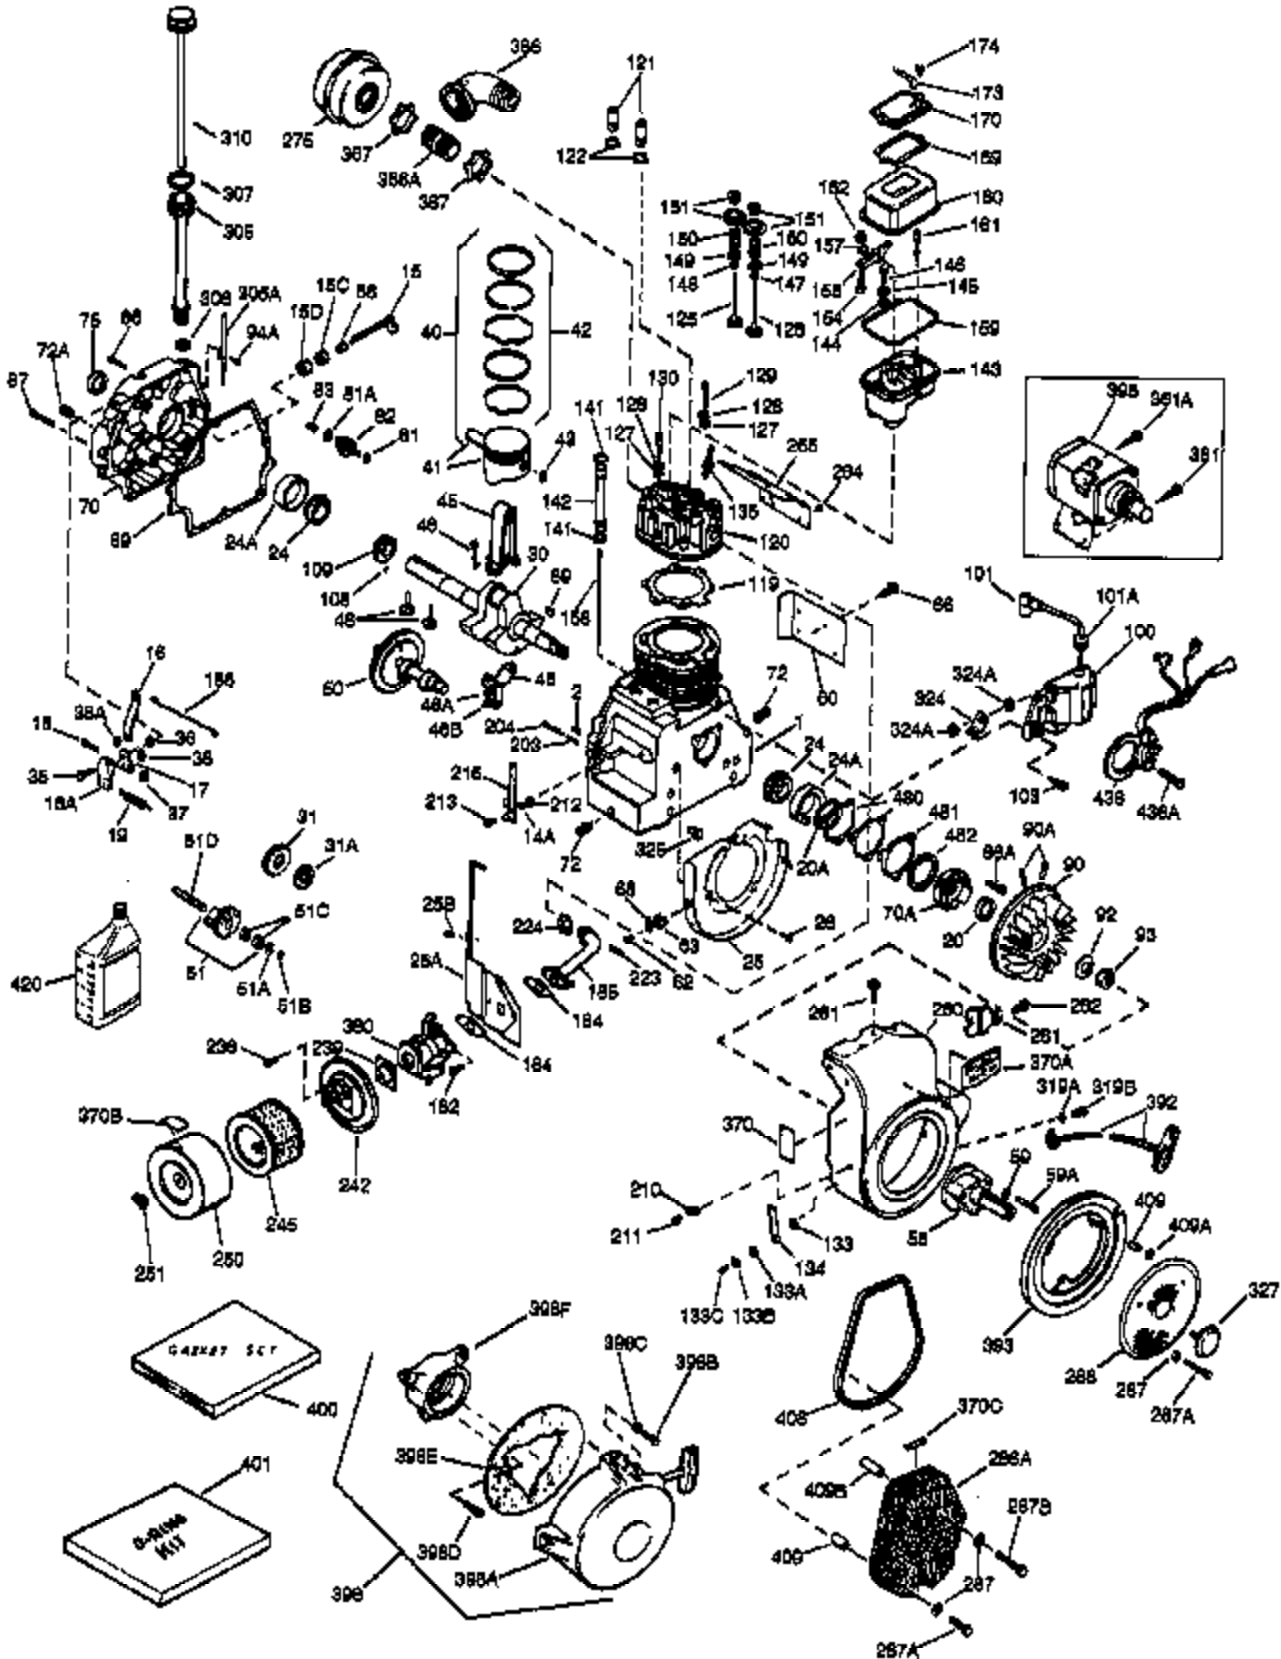

## Engine Parts List #1

Ref #	Part Number	Qty	Description
1	33823	1	Cylinder (Incl. 2, 20 & 72)
2	27652	2	Dowel Pin
14A	28558	1	Washer
15	32425	1	Governor Rod
16	31963	1	Governor Lever
16A	31965	1	Governor Spring Plate
17	31964	1	Governor Lever Clamp
18	650544	1	Screw, Torx T-25, 10-24 x 7/8"
19	31967	1	Extension Spring
20A	32599	1	* "O" Ring
20	31950	1	* Oil Seal
24A	31928	2	Bearing Cup
24	31932	2	Tapered Roller Bearing
25	32579	1	Blower Housing Baffle
25B	650738	1	Screw, 1/4-20 x 5/8"
25A	33477A	1	Air Baffle
26	650561	3	Screw, 1/4-20 x 5/8"
30	33821B	1	Crankshaft
31	33963	1	Counterbalance Weight Gear
31A	33499	1	Spacer
35	30312	1	Screw, 10-32 x 1/2"
37	7975	1	Lock Nut, 10-24
38	29193	1	Retaining Ring
38A	650518	1	Washer
40	34508	1	Piston, Pin & Ring Set (Std.)
40	34509	1	Piston, Pin & Ring Set (.010" OS)
40	34510	1	Piston, Pin & Ring Set (.020" OS)
40	34850	1	Piston, Pin & Ring Set (.030" OS)
40	34523	1	Piston, Pin & Ring Set (.040" OS)
41	32001C	1	Piston & Pin Ass'y. (Std.) (Incl. 43)
41	32002B	1	Piston & Pin Ass'y. (.010" OS) (Incl. 43)
41	32003B	1	Piston & Pin Ass'y. (.020" OS) (Incl. 43)
41	32619B	1	Piston & Pin Ass'y. (.030" OS) (Incl. 43)
41	32620B	1	Piston & Pin Ass'y. (.040" OS) (Incl. 43)
42	32004	1	Ring Set (Std.)
42	32005	1	Ring Set (.010" OS)
42	32006	1	Ring Set (.020" OS)
42	32623	1	Ring Set (.030" OS)
42	32624	1	Ring Set (.040" OS)
43	31919	2	Piston Pin Retaining Ring
45	33093A	1	Connecting Rod Ass'y. (Incl.46 - 46B)
45	34383	1	Connecting Rod Ass'y.(.010" US)(Incl. 46-46B)
45	34384	1	Connecting Rod Ass'y.(.020" US)(Incl. 46-46B)
46A	26073	2	Washer
46B	28264	2	Nut
46	32077	2	Connecting Rod Bolt
48	33472	2	Valve Lifter
50	34752	1	Camshaft (MCR)
51D	33502	2	Counterbalance Shaft
51C	33501	2	Needle Bearing
51	34811	1	Counterbalance Weight (Incl. 51C)
51A	33503	4	Thrust Washer
51B	792017	2	Retaining Ring
55	32252	1	Flywheel Extension Shaft
59	27513	3	Split Lock Washer
59A	792051	3	Screw, 1/4-20 x 1-3/4"
60	33479	1	Blower Housing Extension
66	30063	2	Screw, Torx T-30, 1/4-20 x 1/2"