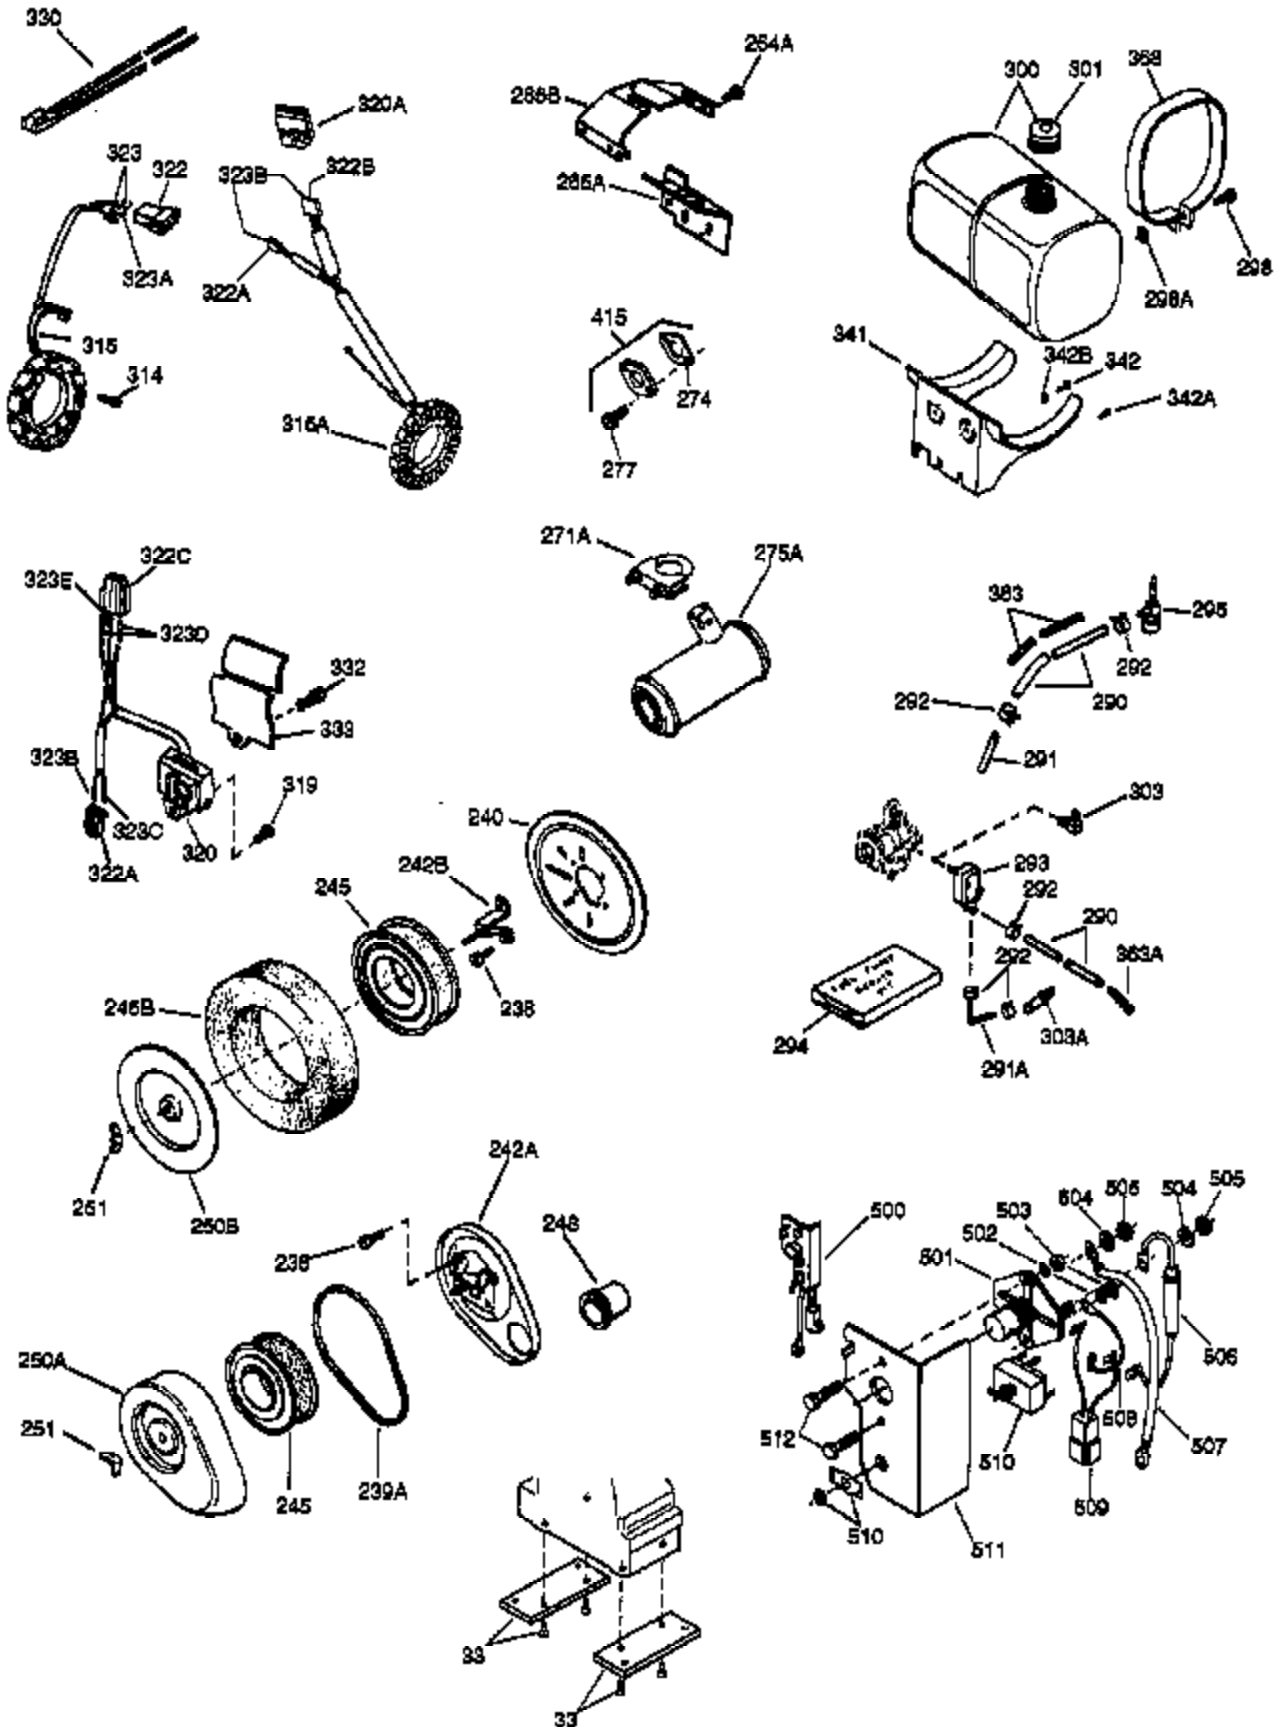

(Page 2 of 2)

IMAGE FILE: ENOH140.2

Ref #	Part Number	Qty	Description
238	650399	4	Screw, 10-32 x 5/8"
245	32008	1	Air Cleaner Filter
251	650513	1	Wing Nut, 1/4-20
261A	650751	1	Screw, 1/4-20 x 7/16"
269	33515A	1	* Exhaust Gasket
290	30962	1	Fuel Line (29.00")
303	28566	1	Fuel Fitting
314	650521	2	Screw, 10-32 x 1-1/8"
315	610902	1	Alternator Coil (20 Amp)(Incl. 322,32 3&323A)
319	30063	1	Screw, Torx T-30, 1/4-20 x 1/2"
320	610996	1	Regulator (Incl.322A,322C,323B,323C,3 23D&323E)
322	611200	1	Connector
323	611200	1	Terminal
323A	610905	2	Terminal