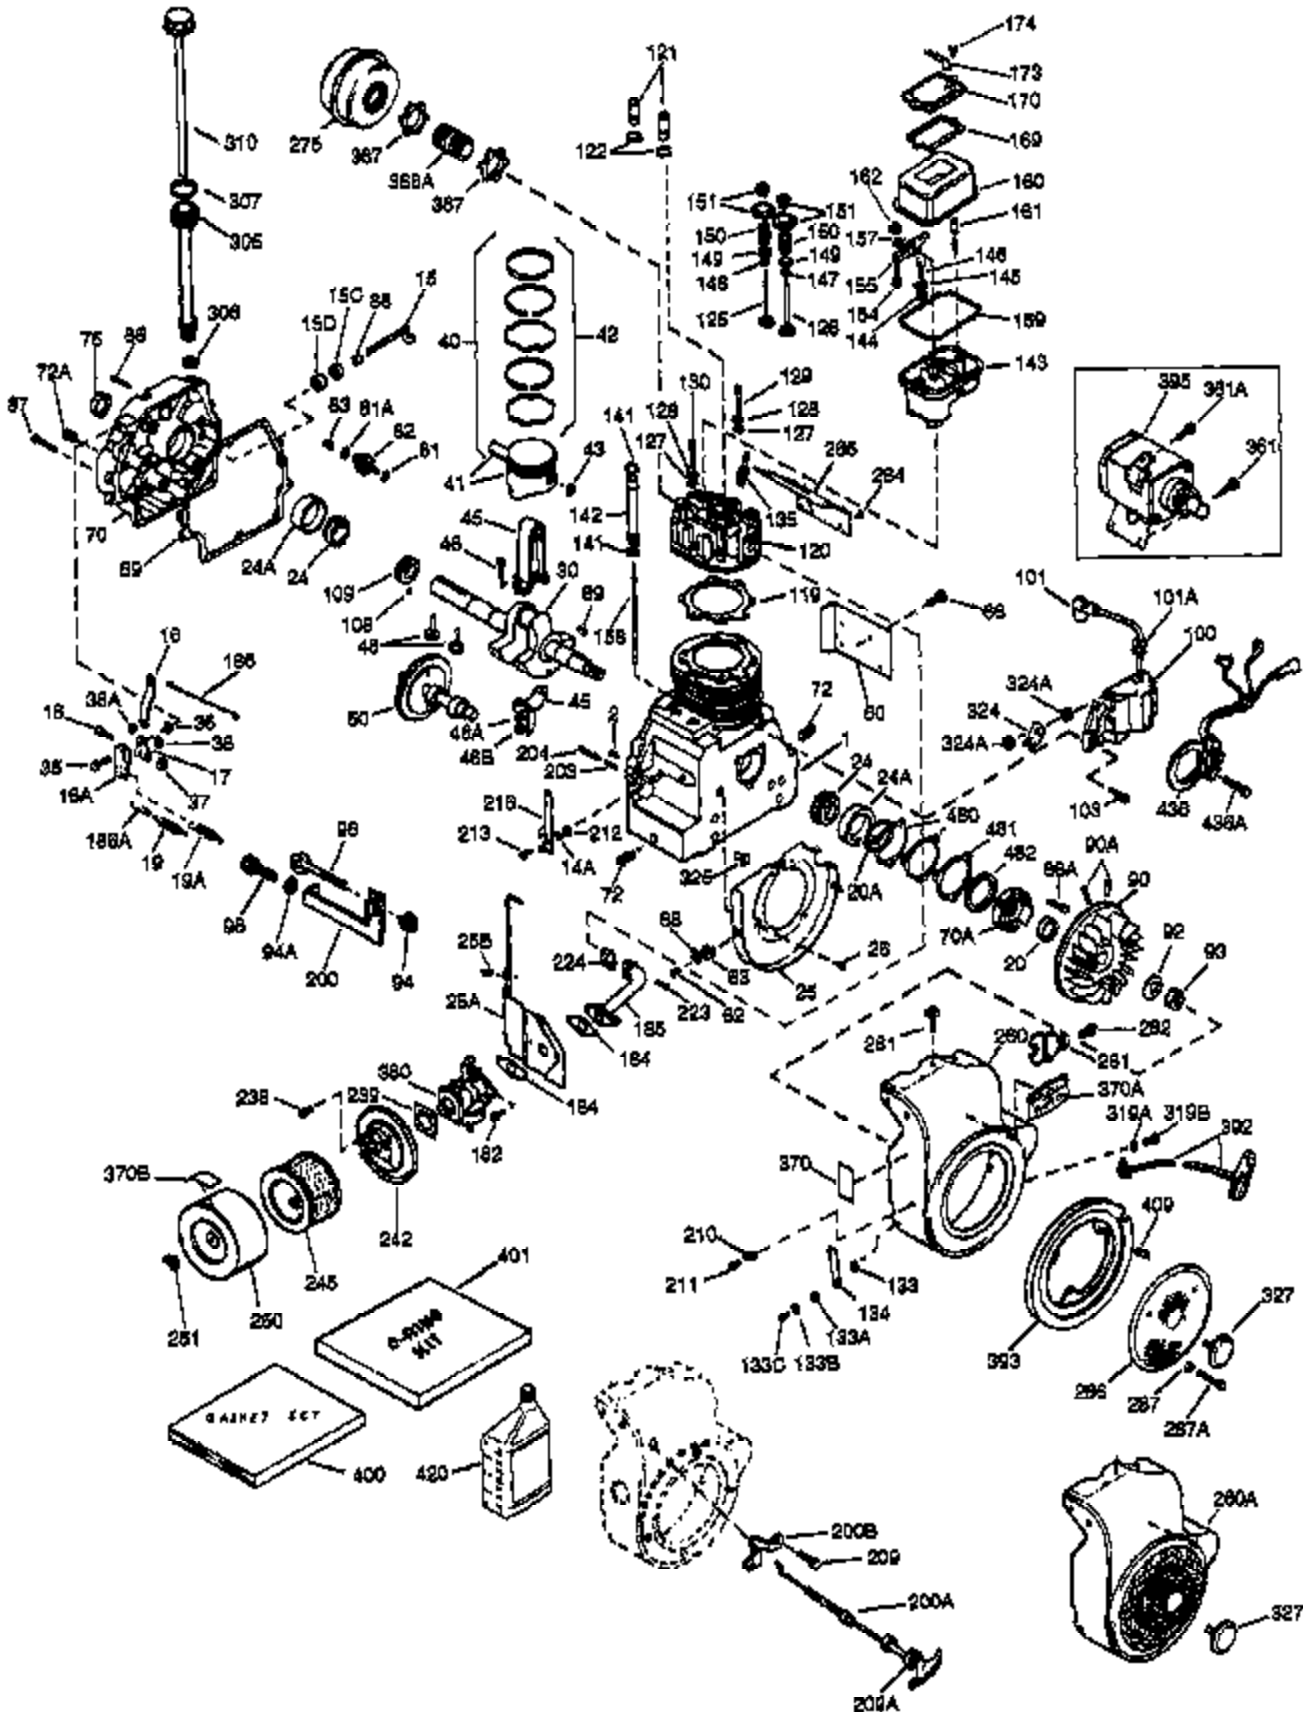

(Page 1 of 2)

IMAGE FILE: ENOH120.2

Engine Parts List #1

Ref #	Part Number	Qty	Description
1	34291A	1	Cylinder (Incl. 2, 20, 72 & 72A)
2	27652	2	Dowel Pin
14A	28558	1	Washer
15	32425	1	Governor Rod
16	31963	1	Governor Lever
16B	31965	1	Governor Spring Plate
17	31964	1	Governor Lever Clamp
18	650544	1	Screw, Torx T-25, 10-24 x 7/8"
19	31967	1	Extension Spring
20	31950	1	* Oil Seal
20A	32599	1	* "O" Ring
24A	31928	2	Bearing Cup
24	31932	2	Tapered Roller Bearing
25A	33477A	1	Air Baffle
25	32579	1	Blower Housing Baffle
25B	650738	1	Screw, 1/4-20 x 5/8"
26	650561	3	Screw, 1/4-20 x 5/8"
30	34278B	1	Crankshaft
35	30312	1	Screw, 10-32 x 1/2"
37	7975	1	Lock Nut, 10-24
38	29193	1	Retaining Ring
38A	650518	1	Washer
40	34546	1	Piston, Pin & Ring Set (Std.)
40	34547	1	Piston, Pin & Ring Set (.010" OS)
40	34548	1	Piston, Pin & Ring Set (.020" OS)
41	34292B	1	Piston & Pin Ass'y. (Std.) (Incl. 43)
41	34293B	1	Piston & Pin Ass'y. (.010" OS) (Incl. 43)
41	34294B	1	Piston & Pin Ass'y. (.020" OS) (Incl. 43)
42	34297	1	Ring Set (Std.)
42	34298	1	Ring Set (.010" OS)
42	34299	1	Ring Set (.020" OS)
43	31919	2	Piston Pin Retaining Ring
45	33093A	1	Connecting Rod Ass'y. (Incl.46 - 46B)
45	34383	1	Connecting Rod Ass'y.(.010" US)(Incl. 46-46B)
45	34384	1	Connecting Rod Ass'y.(.020" US)(Incl. 46-46B)
46B	28264	2	Nut
46	32077	2	Connecting Rod Bolt
46A	26073	2	Washer
48	33472	2	Valve Lifter
50	34752	1	Camshaft (MCR)
60	33479	1	Blower Housing Extension
69	31956B	1	* Cylinder Cover Gasket
70	32685	1	Cylinder Cover (Incl. 15,38,72,75,88)
70A	32577	1	Cylinder Cover (See Ref. #'s 480-482)
72	31927	2	Oil Drain Plug
75	31950	1	Oil Seal
81	30590A	1	Washer
81A	650745	1	Washer
82	34751	1	Governor Gear Ass'y.
83	35322	1	Governor Spool
86A	792028	3	Screw, 5/16-18 x 7/8"
86	650588	1	Screw, 1/4-20 x 2"
87	650451	8	Screw, 1/4-20 x 1"
88	32426	1	Spacer
89	650592	1	Flywheel Key
90	610909	1	Flywheel (Incl. 90A)
90A	730201	1	Trigger Pin Kit
92	650666	1	Washer