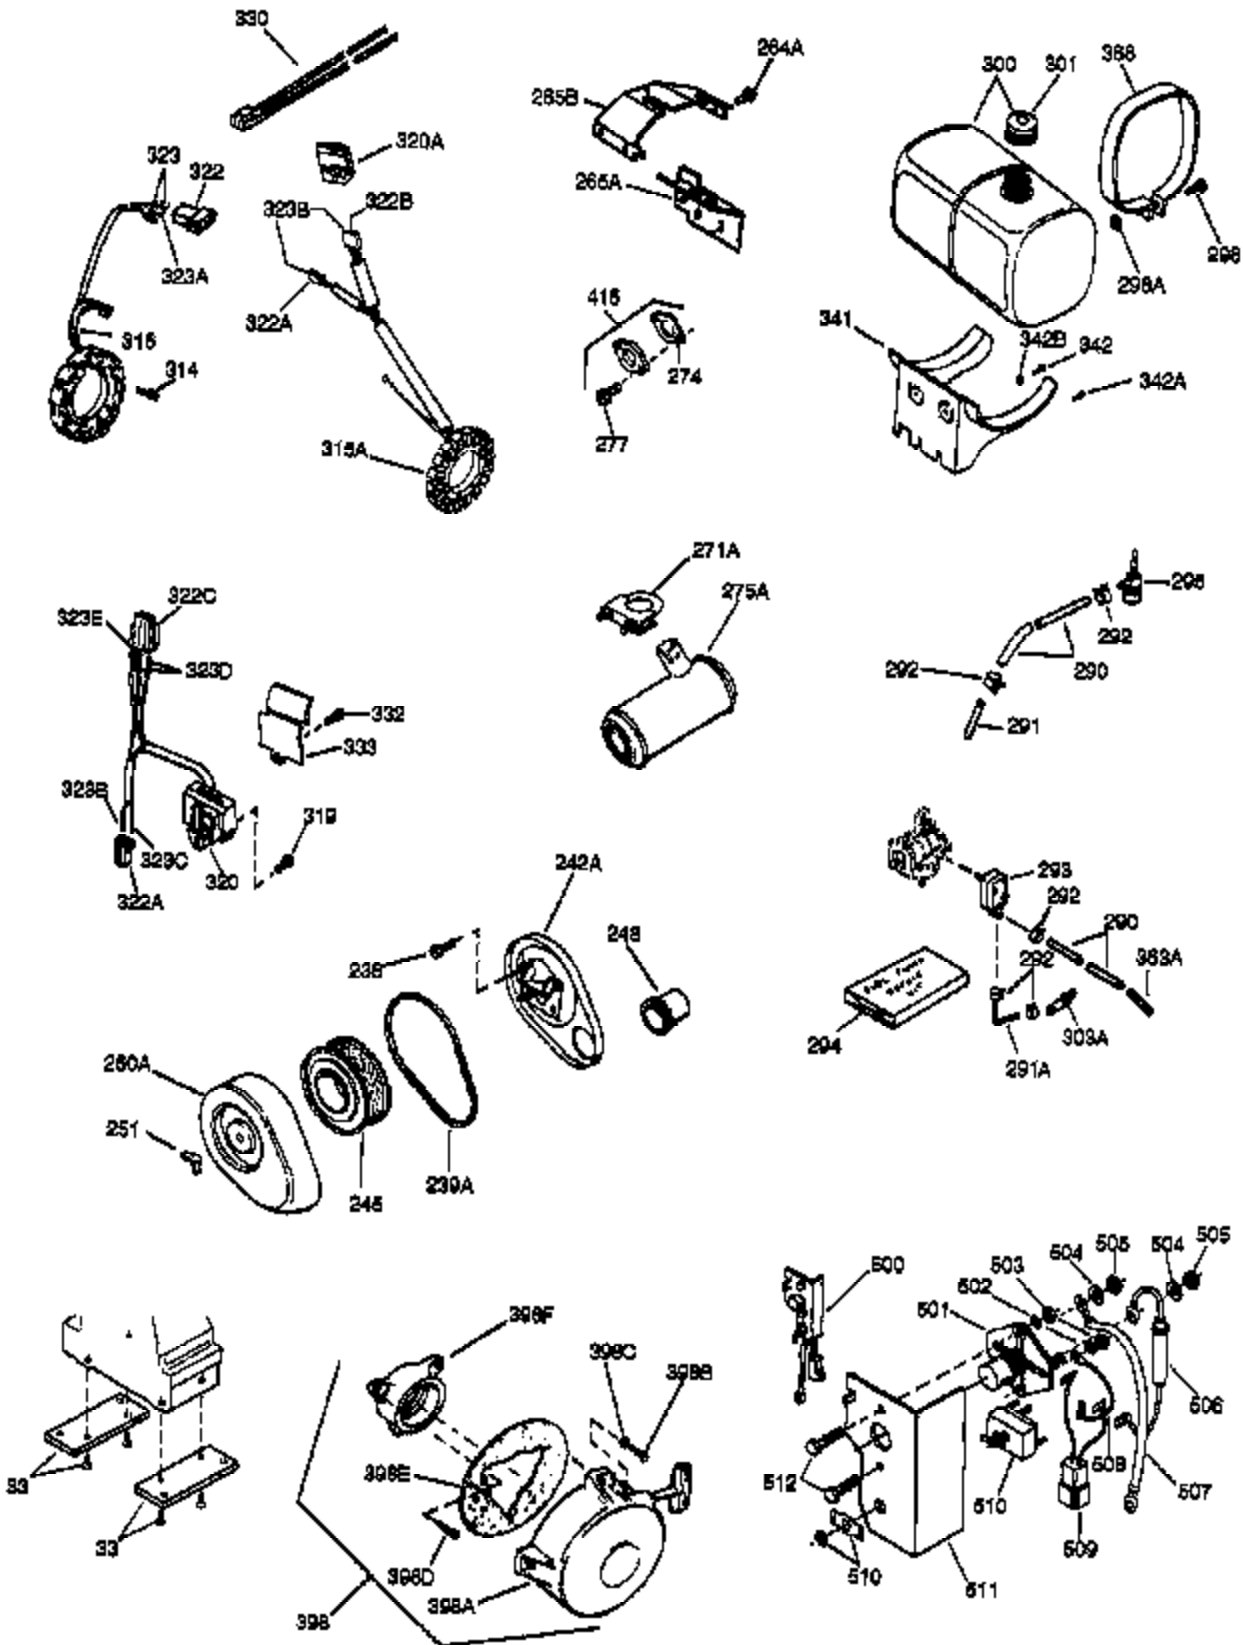

(Page 2 of 2)

IMAGE FILE: ENOH120.2

Ref #	Part Number	Qty	Description
16B	31965	1	Governor Spring Plate
135	35552	1	Resistor Spark Plug (RL82C)
238	650399	4	Screw, 10-32 x 5/8"
239A	34197	1	Air Cleaner Gasket
245	32008	1	Air Cleaner Filter
248	34194A	1	Air Cleaner Tube
251	650513	1	Wing Nut, 1/4-20
261A	650751	1	Screw, 1/4-20 x 7/16"
274	33515A	1	* Exhaust Gasket
290	29774	1	Fuel Line
291	30962	1	Fuel Line (21.00")
292	26460	4	Fuel Line Clamp
293	35807	1	Fuel Pump (Incl. 294)
294	35791	1	Pulse Pump Repair Kit
295	29683	1	Fuel Shut-Off Valve
298	650488	1	Screw, 1/4-20 x 1-1/4"
298A	650456	1	Lock Nut, 1/4-20 x 1-1/4"
300	33979	1	Fuel Tank (Incl. 301)
301	33032	1	Fuel Cap
303A	29634	1	Fuel Line Fitting
314	650521	2	Screw, 10-32 x 1-1/8"
315	610902	1	Alternator Coil (20 Amp)(Incl. 322,32 3 & 323A)
319	30063	1	Screw, Torx T-30, 1/4-20 x 1/2"
320	610996	1	Regulator (Incl. 322A,322C,323B,323C, 323D & 323E)
322A	610921	1	Connector
322	611201	1	Connector
322C	611202	1	Connector
323D	610991	2	Terminal
323E	610992	1	Terminal
323A	610905	2	Terminal
323B	610922	1	Terminal
323	610904	1	Terminal
323C	610989	1	Terminal
330	34393	1	Alternator Adapter Cord Assy
341	33978	1	Fuel Tank Bracket
342A	650785	2	Screw, 5/16-18 x 5/8"
342B	650787	2	Belleville Washer
342	650786	2	Screw, 1/4-20 x 5/8"
355	590452	1	Starter Handle
368	33980	2	Fuel Tank Strap
436B	650399	2	Screw, 10-32 x 5/8"
500	730198	1	Electric Starter Switch Kit (Incl. 50 1-512)