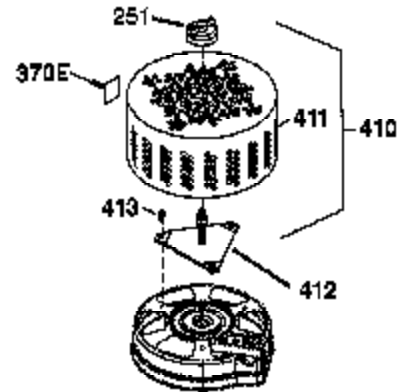

Engine Parts List #1

Ref #	Part Number	Qty	Description
186	32653	1	Governor Link
189	650839	2	Screw, 1/4-20 x 27/64"
191	36559A	1	S.E. Brake Bracket (Incl. 195)
195	610973	1	Terminal
207	34336	1	Throttle Link
216	33086	1	R.P.M. Adjusting Lever
223	650451	2	Screw, 1/4-20 x 1"
224	36786	1	* Intake Pipe Gasket
238	650932	2	Screw, 10-32 x 49/64"
239	34338	1	* Air Cleaner Gasket
260	37518	1	Blower Housing
261	30200	2	Screw, 10-24 x 9/16"
262	650831	2	Screw, 1/4-20 x 1/2"
275	37192A	1	Muffler
277	650988	2	Screw, 1/4-20 x 2-9/32"
285	35000A	1	Starter Cup
287	650926	2	Screw, 8-32 x 21/64"
290	34357	1	Fuel Line
292	26460	2	Fuel Line Clamp
300	35586	1	Fuel Tank (Incl. 292 & 301)
301	36246	1	Fuel Cap
311	27625	1	Oil Fill Plug (Incl. 312)
312	29673	1	* Oil Fill Plug Gasket
313	34080	1	Spacer
355	590701	1	Starter Handle
370K	36695	1	Starter Decal
370C	37318	1	Primer Decal (3 X)
380	640283	1	Carburetor (Incl. 184)
390	590737	1	Rewind Starter (NOTE: This engine could have been built with 590694 starter.)
400	37619	1	* Gasket Set (Incl. items marked PK in notes)