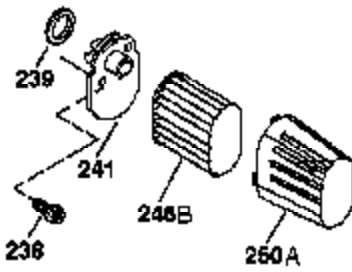

Ref #	Part Number	Qty	Description
238	650932	2	Screw, 10-32 x 49/64"
239	34338	1	* Air Cleaner Gasket
241	35797	1	Air Cleaner Collar
245C	35066	1	Air Cleaner Filter
250C	35986	1	Air Cleaner Cover
301	36246	1	Fuel Cap
416	36085	1	Spark Arrestor Kit (Incl. 417)(Optional)
417	650821	1	Screw, 10-32 x 1/2" (Optional)