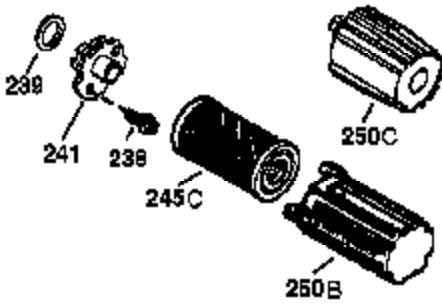

Ref #	Part Number	Qty	Description
238	650932	2	Screw, 10-32 x 49/64"
239	34338	1	* Air Cleaner Gasket
241	35797	1	Air Cleaner Collar
245C	35066	1	Air Cleaner Filter
250C	35986	1	Air Cleaner Cover
301	36246	1	Fuel Cap
416	36085	1	Spark Arrestor Kit (Incl. 417)(Optional)
417	650821	1	Screw, 10-32 x 1/2" (Optional)