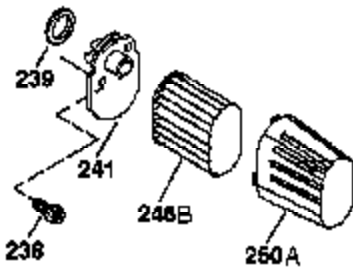

Engine Parts List #2

Ref #	Part Number	Qty	Description
238	650932	1	Air Cleaner Mtn Screw, 10-32 x 49/64"
239	34338	1	* Air Cleaner Gasket
241	36919	1	Air Cleaner Collar
245B	36905	1	Air Filter
250A	37122	1	Air Cleaner Cover
251	650886	1	Wing Nut
275A	36838A	1	Spark Arrestor Muffler (Optional) (Incl. 284,284A,416 & 417)
284	36663	1	Muffler Deflector (Incl. 284A)(Optional)
284A	650821	1	Screw, 10-32 x 1/2" (Optional)
301	36246	1	Fuel Cap
370E	34387	1	Screen Decal
411	37322	1	Debris Screen (Black)
412	37323	1	Recoil Bracket
413	650910	3	Screw, 8-32 x 1/4"
416	36085	1	Spark Arrestor Kit (Incl. 417)(Optional)
417	650821	1	Screw, 10-32 x 1/2" (Optional)