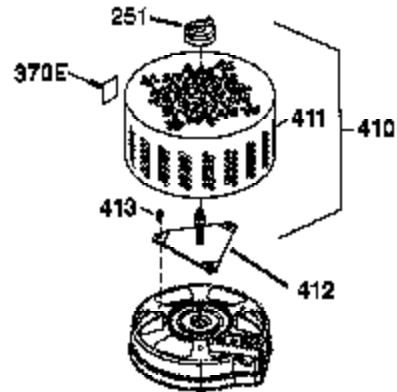

Engine Parts List #2

Ref #	Part Number	Qty	Description
238	650932	1	Air Cleaner Mtn Screw, 10-32 x 49/64"
239	34338	1	* Air Cleaner Gasket
241	36919	1	Air Cleaner Collar
245B	36905	1	Air Filter
250A	37122	1	Air Cleaner Cover
251	650886	1	Wing Nut
275A	36838A	1	Spark Arrestor Muffler (Optional) (Incl. 284,284A,416 & 417)
284	36663	1	Muffler Deflector (Incl. 284A)(Optional)
284A	650821	1	Screw, 10-32 x 1/2" (Optional)
301	36246	1	Fuel Cap
370E	34387	1	Screen Decal
411	37322	1	Debris Screen (Black)
412	37323	1	Recoil Bracket
413	650910	3	Screw, 8-32 x 1/4"
416	36085	1	Spark Arrestor Kit (Incl. 417)(Optional)
417	650821	1	Screw, 10-32 x 1/2" (Optional)