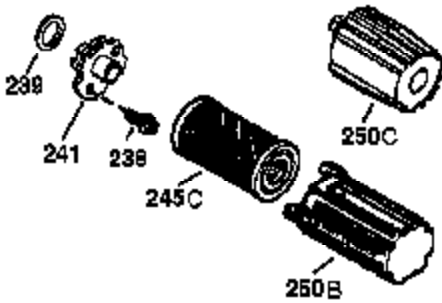

Engine Parts List #2

Ref #	Part Number	Qty	Description
238	650932	1	Air Cleaner Mtn Screw, 10-32 x 49/64"
239	34338	1	* Air Cleaner Gasket
241	36919	1	Air Cleaner Collar
245B	36905	1	Air Filter
250A	37122	1	Air Cleaner Cover
251	650886	1	Wing Nut
275A	36838A	1	Spark Arrestor Muffler (Optional) (Incl. 284,284A,416 & 417)
284	36663	1	Muffler Deflector (Incl. 284A)(Optional)
284A	650821	1	Screw, 10-32 x 1/2" (Optional)
301	36246	1	Fuel Cap
370E	34387	1	Screen Decal
411	37322	1	Debris Screen (Black)
412	37323	1	Recoil Bracket
413	650910	3	Screw, 8-32 x 1/4"
416	36085	1	Spark Arrestor Kit (Incl. 417)(Optional)
417	650821	1	Screw, 10-32 x 1/2" (Optional)