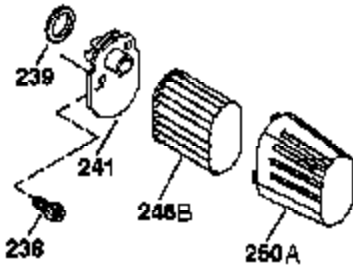

Ref #	Part Number	Qty	Description
238	650806	2	Screw, 10-32 x 5/8"
239	34338	1	* Air Cleaner Gasket
301	36246	1	Fuel Cap
416	36085	1	Spark Arrestor Kit (Incl. 417)(Optional)
417	650821	1	Screw, 10-32 x 1/2" (Optional)