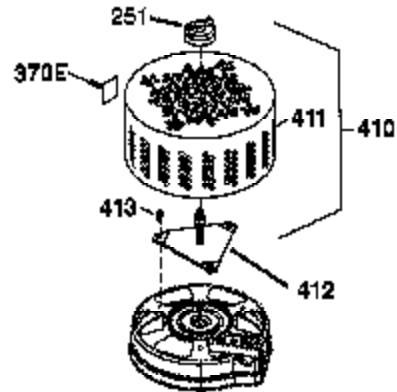

Ref #	Part Number	Qty	Description
238	650806	2	Screw, 10-32 x 5/8"
239	34338	1	* Air Cleaner Gasket
301	36246	1	Fuel Cap
416	36085	1	Spark Arrestor Kit (Incl. 417)(Optional)
417	650821	1	Screw, 10-32 x 1/2" (Optional)