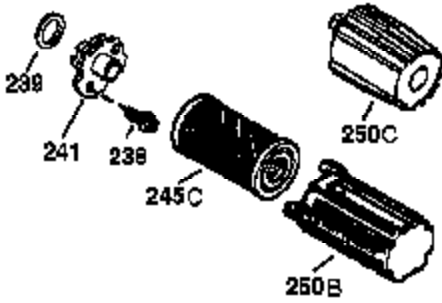

Ref #	Part Number	Qty	Description
238	650806	2	Screw, 10-32 x 5/8"
239	34338	1	* Air Cleaner Gasket
301	36246	1	Fuel Cap
416	36085	1	Spark Arrestor Kit (Incl. 417)(Optional)
417	650821	1	Screw, 10-32 x 1/2" (Optional)